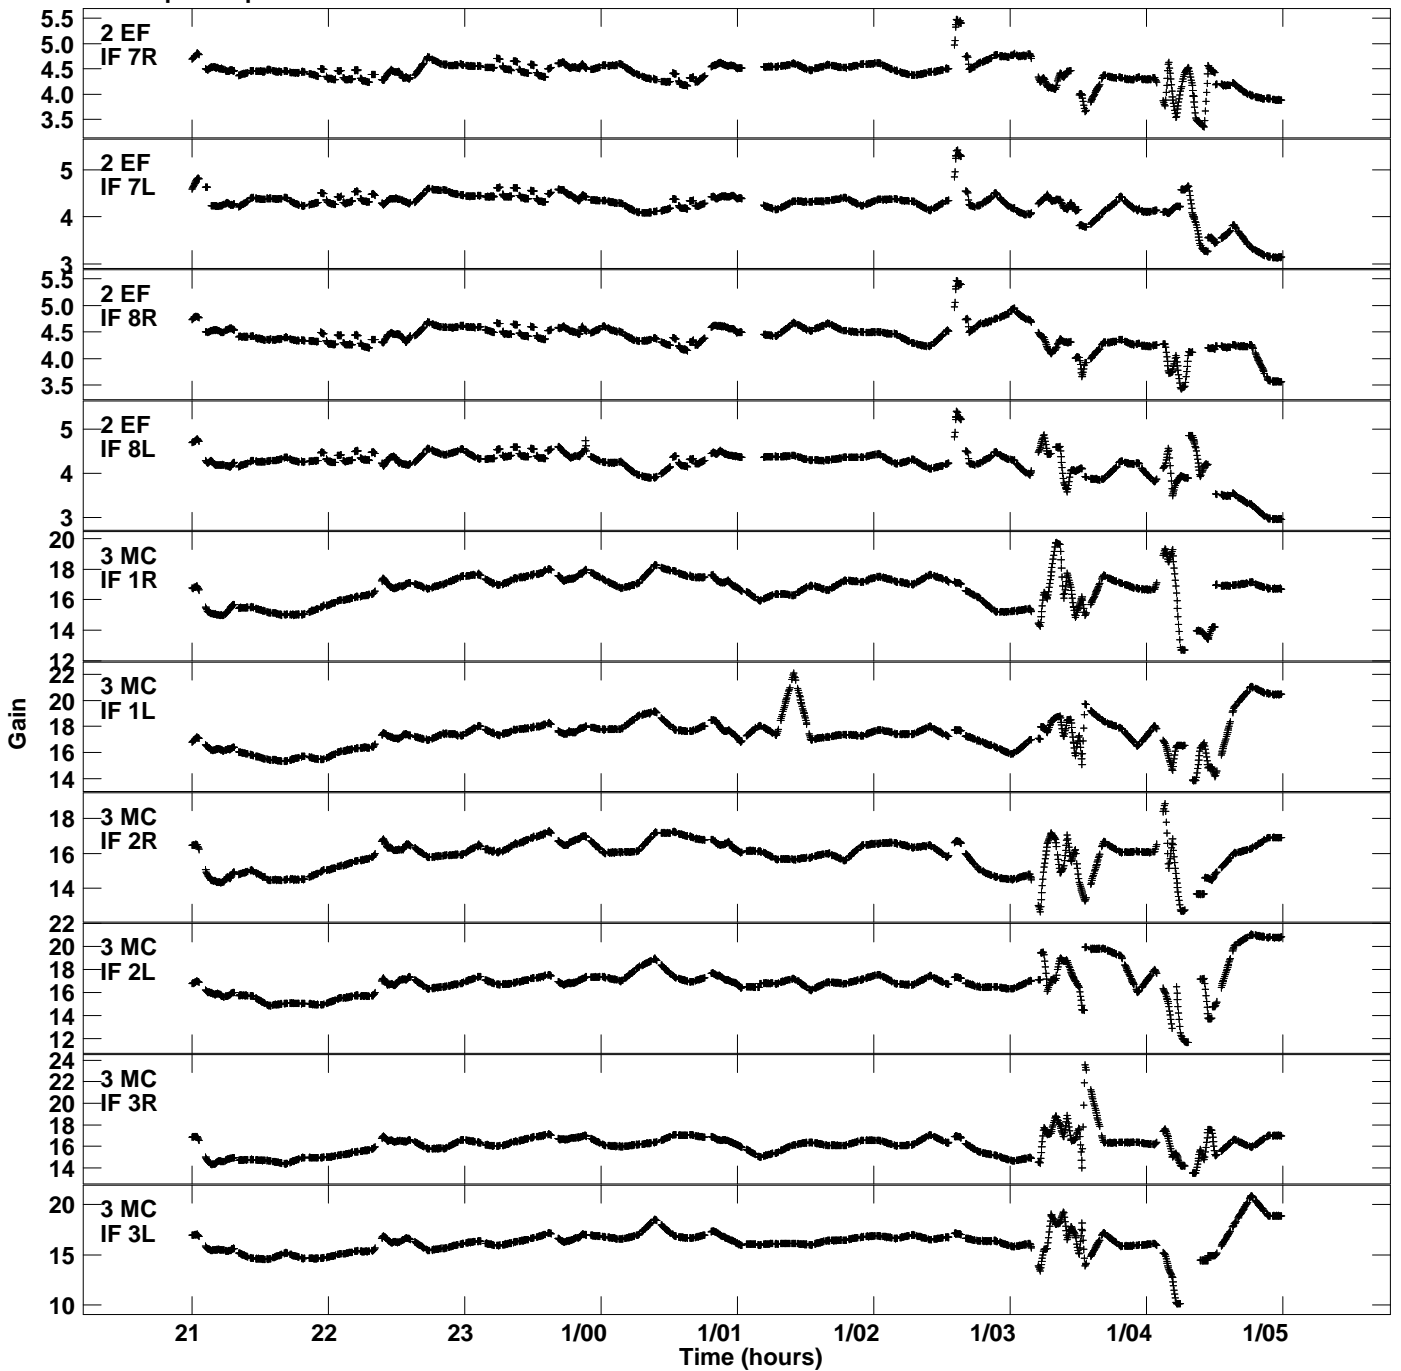

Plot file version 1 created 12-JAN-2021 16:53:33
Gain amp vs UTC time for EB074C.TMP.1
CL 4 Rpol & Lpol IF 1 - 8

Plot file version 2 created 12-JAN-2021 16:53:33
Gain amp vs UTC time for EB074C.TMP.1
CL 4 Rpol & Lpol IF 1 - 8

Plot file version 3 created 12-JAN-2021 16:53:33
Gain amp vs UTC time for EB074C.TMP.1
CL 4 Rpol & Lpol IF 1 - 8

Plot file version 4 created 12-JAN-2021 16:53:33
Gain amp vs UTC time for EB074C.TMP.1
CL 4 Rpol & Lpol IF 1 - 8

Plot file version 5 created 12-JAN-2021 16:53:33
Gain amp vs UTC time for EB074C.TMP.1
CL 4 Rpol & Lpol IF 1 - 8

Plot file version 6 created 12-JAN-2021 16:53:33
Gain amp vs UTC time for EB074C.TMP.1
CL 4 Rpol & Lpol IF 1 - 8

Plot file version 7 created 12-JAN-2021 16:53:33
Gain amp vs UTC time for EB074C.TMP.1
CL 4 Rpol & Lpol IF 1 - 8

Plot file version 8 created 12-JAN-2021 16:53:33
Gain amp vs UTC time for EB074C.TMP.1
CL 4 Rpol & Lpol IF 1 - 8