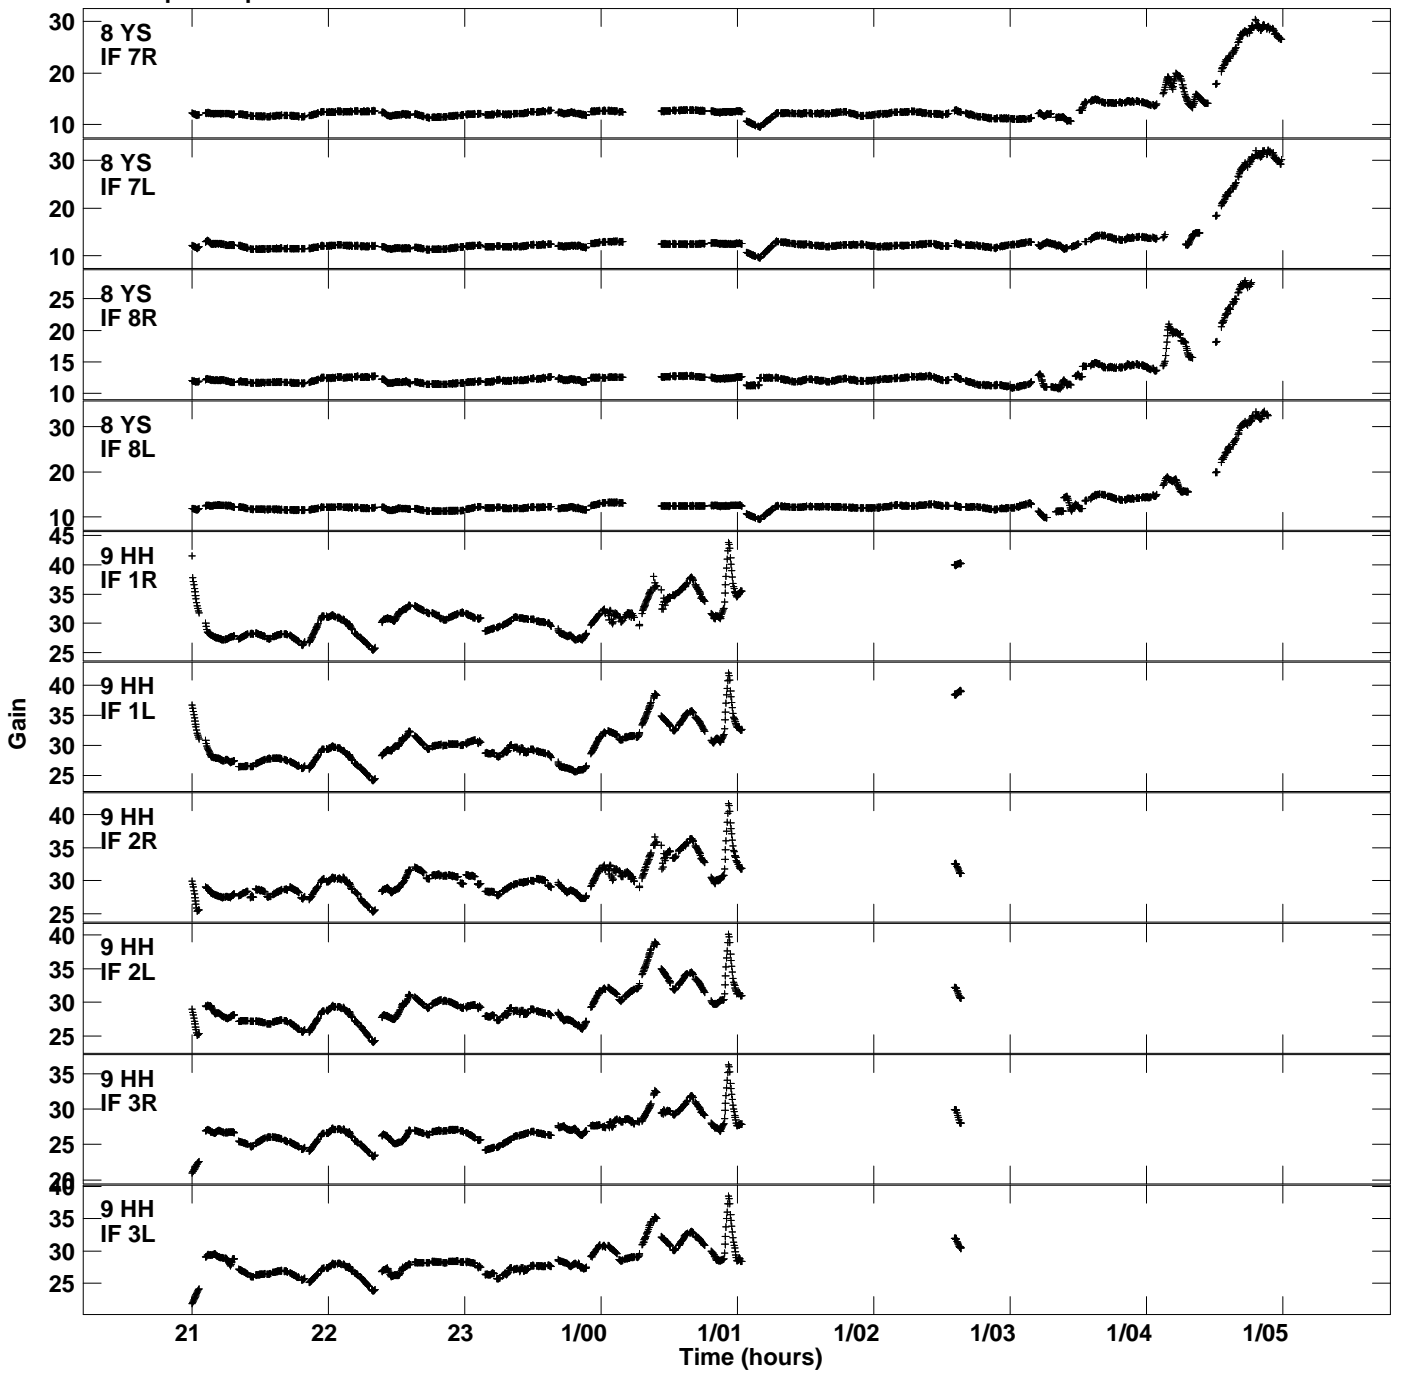

Plot file version 11 created 12-JAN-2021 16:53:33
Gain amp vs UTC time for EB074C.TMP.1
CL 4 Rpol & Lpol IF 1 - 8