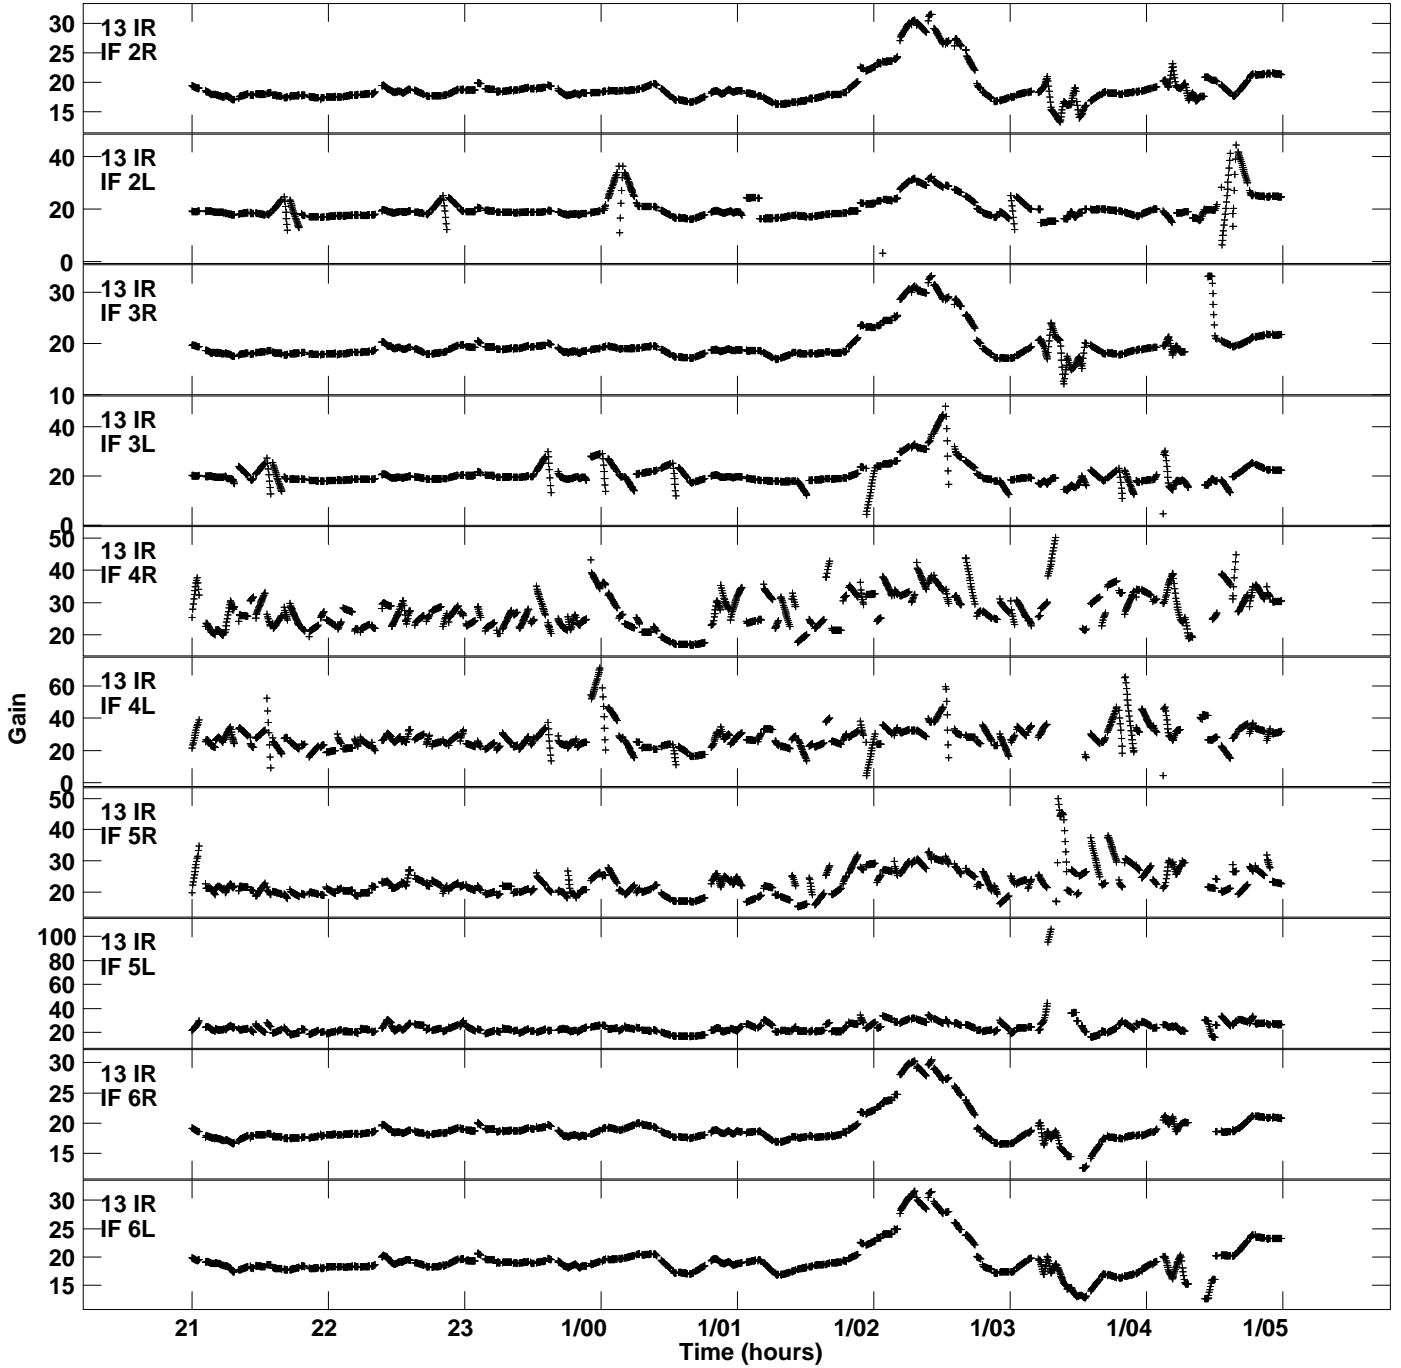

Plot file version 18 created 12-JAN-2021 16:53:33
Gain amp vs UTC time for EB074C.TMP.1
CL 4 Rpol & Lpol IF 1 - 8