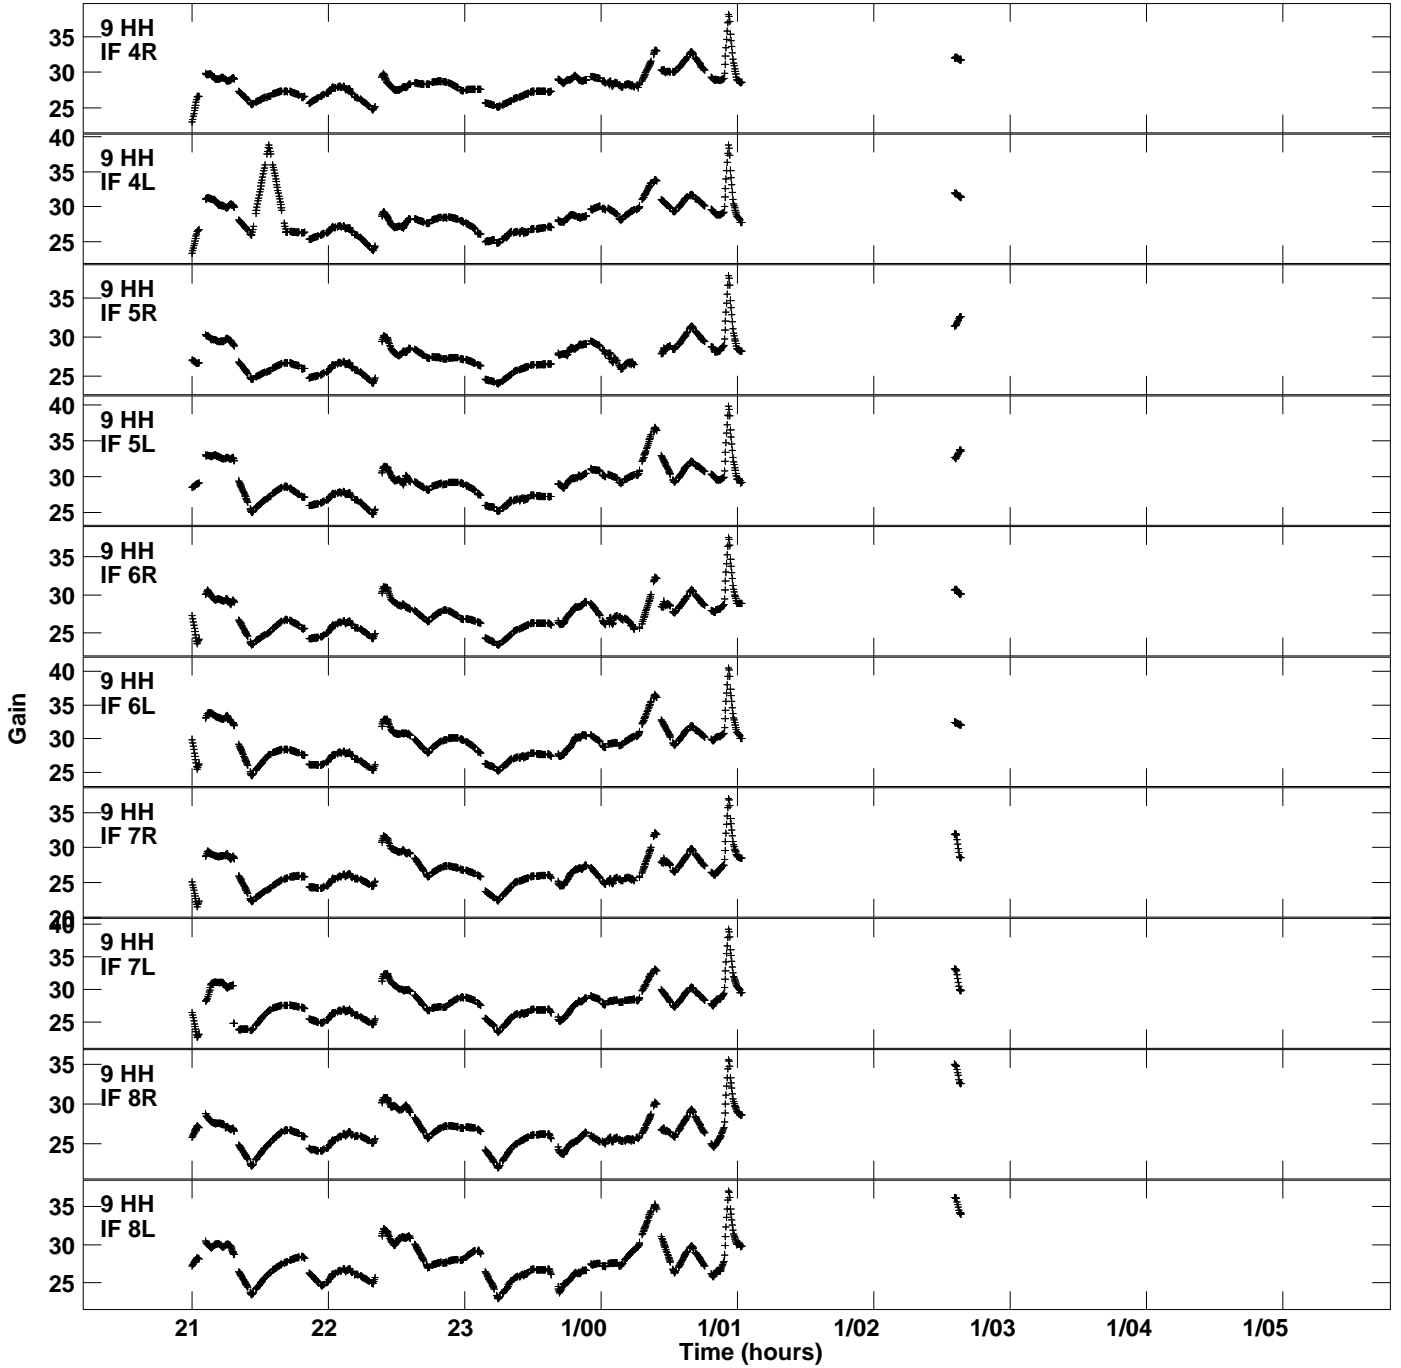

Plot file version 7 created 12-JAN-2021 16:53:33
Gain amp vs UTC time for EB074C.TMP.1
CL 4 Rpol & Lpol IF 1 - 8

Plot file version 8 created 12-JAN-2021 16:53:33
Gain amp vs UTC time for EB074C.TMP.1
CL 4 Rpol & Lpol IF 1 - 8

Plot file version 9 created 12-JAN-2021 16:53:33
Gain amp vs UTC time for EB074C.TMP.1
CL 4 Rpol & Lpol IF 1 - 8

Plot file version 10 created 12-JAN-2021 16:53:33
Gain amp vs UTC time for EB074C.TMP.1
CL 4 Rpol & Lpol IF 1 - 8

Plot file version 11 created 12-JAN-2021 16:53:33
Gain amp vs UTC time for EB074C.TMP.1
CL 4 Rpol & Lpol IF 1 - 8

Plot file version 12 created 12-JAN-2021 16:53:33
Gain amp vs UTC time for EB074C.TMP.1
CL 4 Rpol & Lpol IF 1 - 8