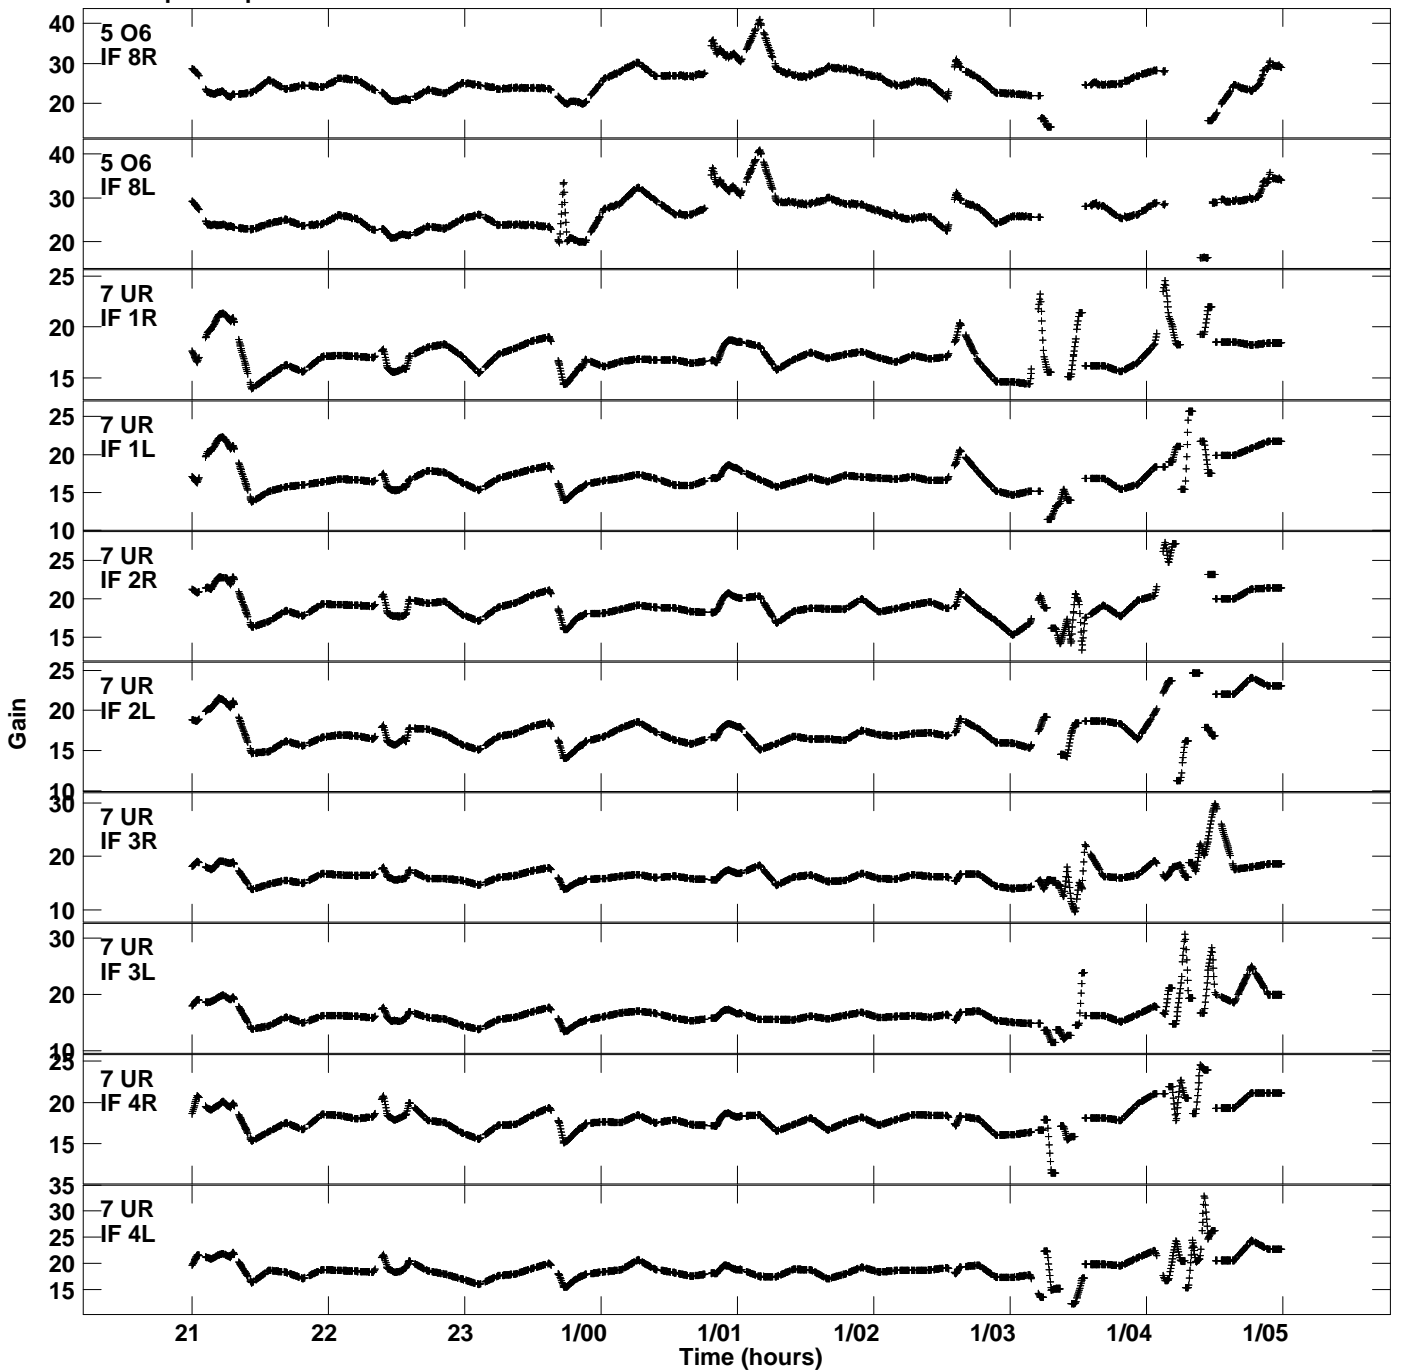

Plot file version 1 created 12-JAN-2021 16:53:33
Gain amp vs UTC time for EB074C.TMP.1
CL 4 Rpol & Lpol IF 1 - 8

Plot file version 2 created 12-JAN-2021 16:53:33
Gain amp vs UTC time for EB074C.TMP.1
CL 4 Rpol & Lpol IF 1 - 8

Plot file version 3 created 12-JAN-2021 16:53:33
Gain amp vs UTC time for EB074C.TMP.1
CL 4 Rpol & Lpol IF 1 - 8

Plot file version 4 created 12-JAN-2021 16:53:33
Gain amp vs UTC time for EB074C.TMP.1
CL 4 Rpol & Lpol IF 1 - 8

Plot file version 5 created 12-JAN-2021 16:53:33
Gain amp vs UTC time for EB074C.TMP.1
CL 4 Rpol & Lpol IF 1 - 8

Plot file version 6 created 12-JAN-2021 16:53:33
Gain amp vs UTC time for EB074C.TMP.1
CL 4 Rpol & Lpol IF 1 - 8

Plot file version 7 created 12-JAN-2021 16:53:33
Gain amp vs UTC time for EB074C.TMP.1
CL 4 Rpol & Lpol IF 1 - 8

Plot file version 8 created 12-JAN-2021 16:53:33
Gain amp vs UTC time for EB074C.TMP.1
CL 4 Rpol & Lpol IF 1 - 8