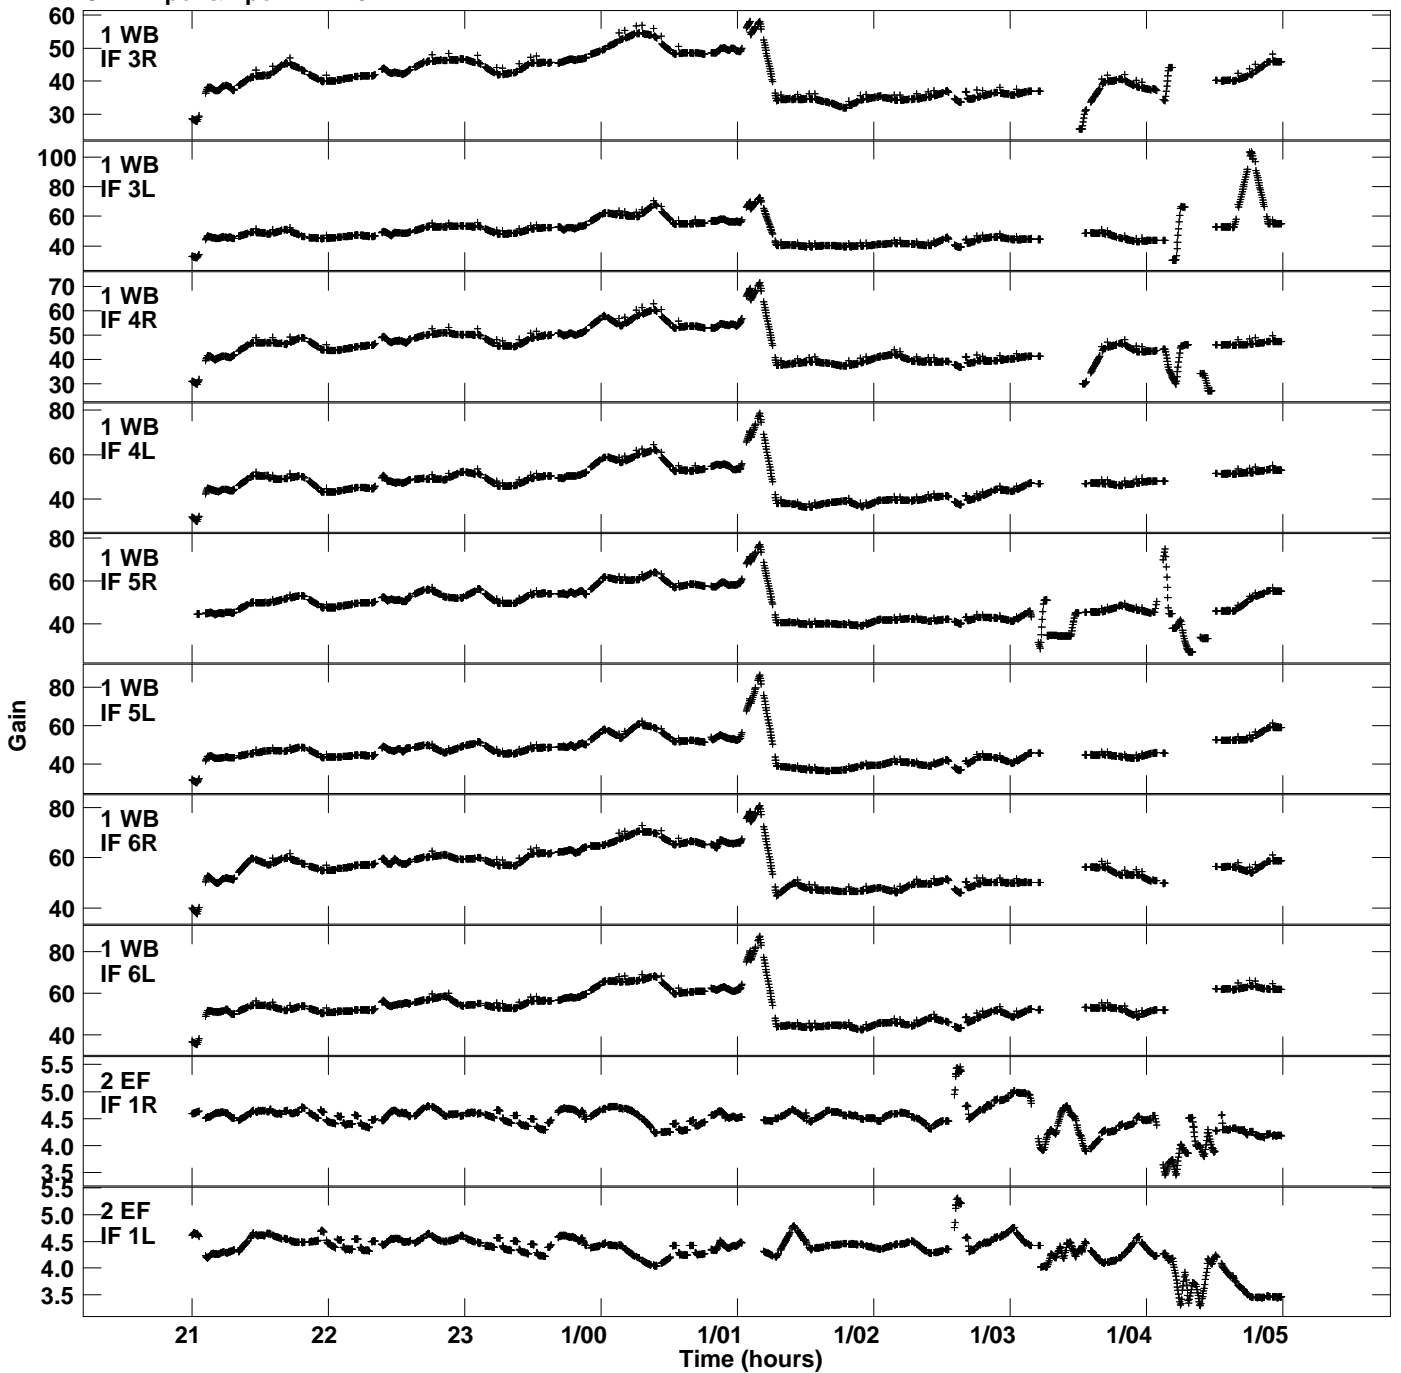

Plot file version 1 created 12-JAN-2021 16:53:33
Gain amp vs UTC time for EB074C.TMP.1
CL 4 Rpol & Lpol IF 1 - 8

Plot file version 2 created 12-JAN-2021 16:53:33
Gain amp vs UTC time for EB074C.TMP.1
CL 4 Rpol & Lpol IF 1 - 8

Plot file version 3 created 12-JAN-2021 16:53:33
Gain amp vs UTC time for EB074C.TMP.1
CL 4 Rpol & Lpol IF 1 - 8

Plot file version 4 created 12-JAN-2021 16:53:33
Gain amp vs UTC time for EB074C.TMP.1
CL 4 Rpol & Lpol IF 1 - 8

Plot file version 5 created 12-JAN-2021 16:53:33
Gain amp vs UTC time for EB074C.TMP.1
CL 4 Rpol & Lpol IF 1 - 8

Plot file version 6 created 12-JAN-2021 16:53:33
Gain amp vs UTC time for EB074C.TMP.1
CL 4 Rpol & Lpol IF 1 - 8

Plot file version 7 created 12-JAN-2021 16:53:33
Gain amp vs UTC time for EB074C.TMP.1
CL 4 Rpol & Lpol IF 1 - 8

Plot file version 8 created 12-JAN-2021 16:53:33
Gain amp vs UTC time for EB074C.TMP.1
CL 4 Rpol & Lpol IF 1 - 8