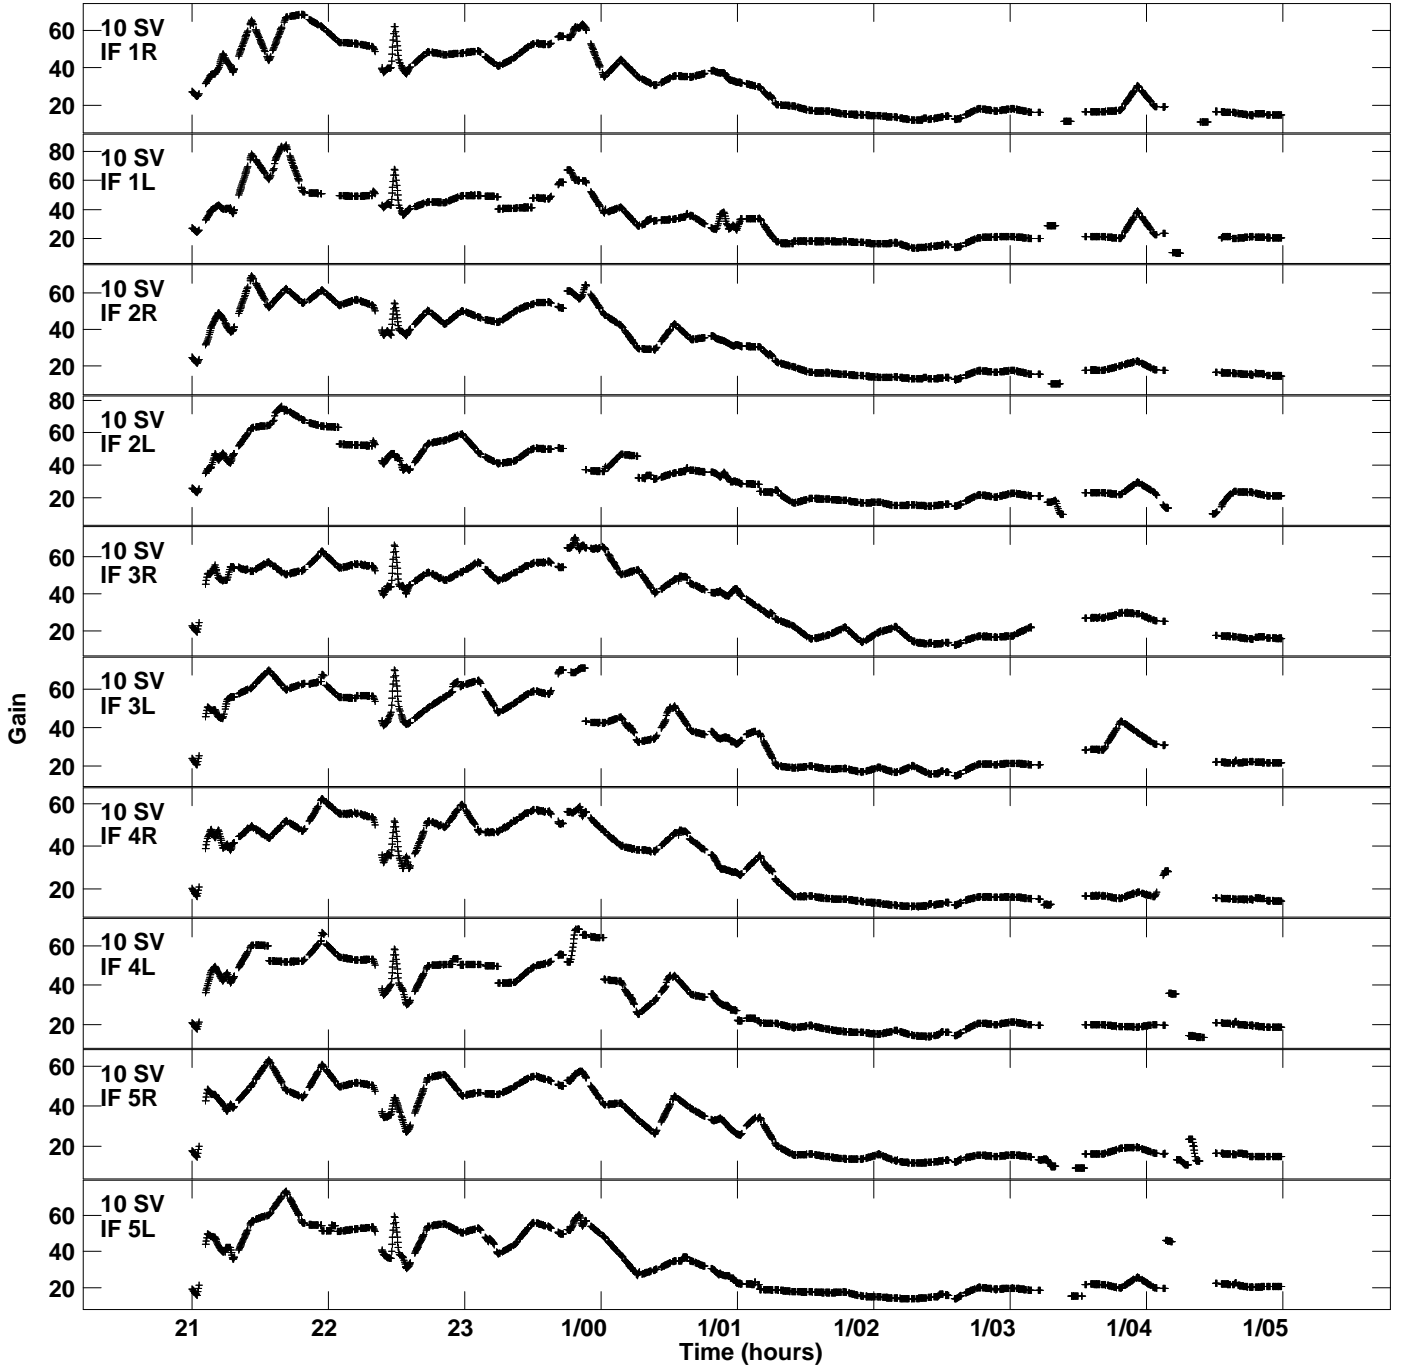

Plot file version 13 created 12-JAN-2021 16:53:33
Gain amp vs UTC time for EB074C.TMP.1
CL 4 Rpol & Lpol IF 1 - 8