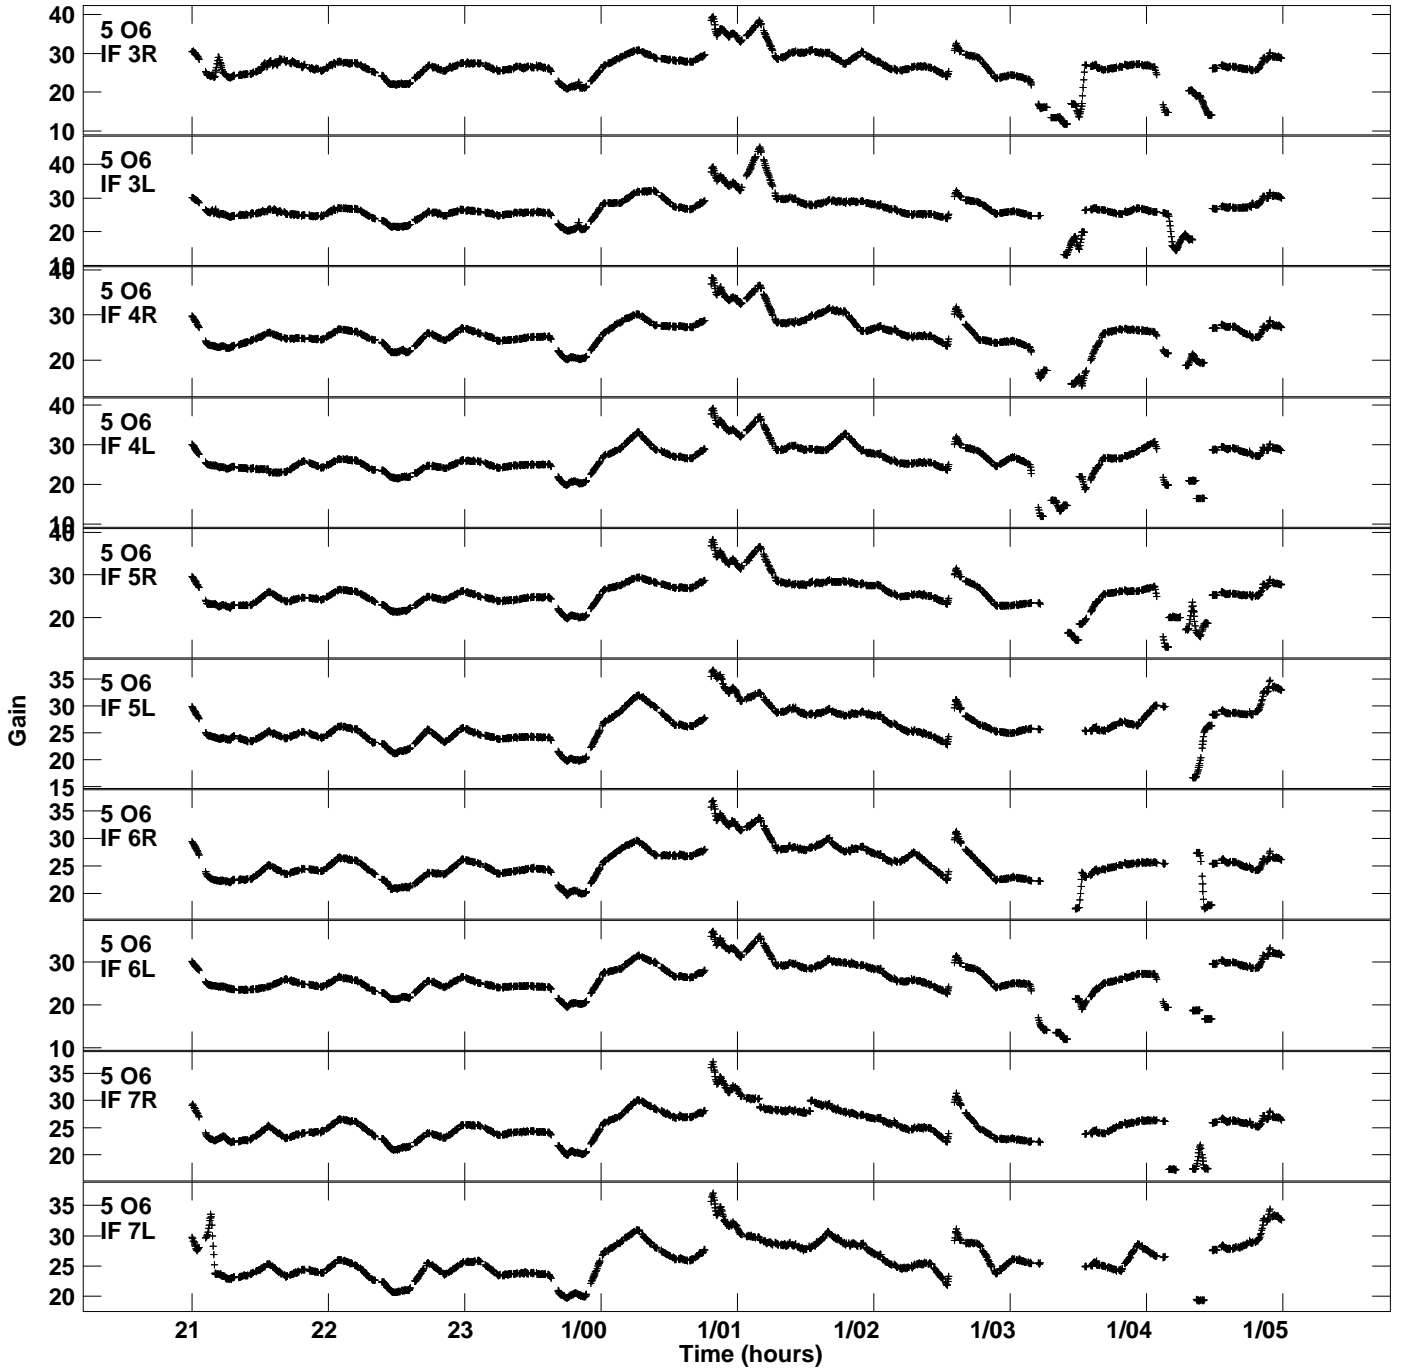

Plot file version 1 created 12-JAN-2021 16:53:33
Gain amp vs UTC time for EB074C.TMP.1
CL 4 Rpol & Lpol IF 1 - 8

Plot file version 2 created 12-JAN-2021 16:53:33
Gain amp vs UTC time for EB074C.TMP.1
CL 4 Rpol & Lpol IF 1 - 8

Plot file version 3 created 12-JAN-2021 16:53:33
Gain amp vs UTC time for EB074C.TMP.1
CL 4 Rpol & Lpol IF 1 - 8

Plot file version 4 created 12-JAN-2021 16:53:33
Gain amp vs UTC time for EB074C.TMP.1
CL 4 Rpol & Lpol IF 1 - 8

Plot file version 5 created 12-JAN-2021 16:53:33
Gain amp vs UTC time for EB074C.TMP.1
CL 4 Rpol & Lpol IF 1 - 8

Plot file version 6 created 12-JAN-2021 16:53:33
Gain amp vs UTC time for EB074C.TMP.1
CL 4 Rpol & Lpol IF 1 - 8

Plot file version 7 created 12-JAN-2021 16:53:33
Gain amp vs UTC time for EB074C.TMP.1
CL 4 Rpol & Lpol IF 1 - 8

Plot file version 8 created 12-JAN-2021 16:53:33
Gain amp vs UTC time for EB074C.TMP.1
CL 4 Rpol & Lpol IF 1 - 8