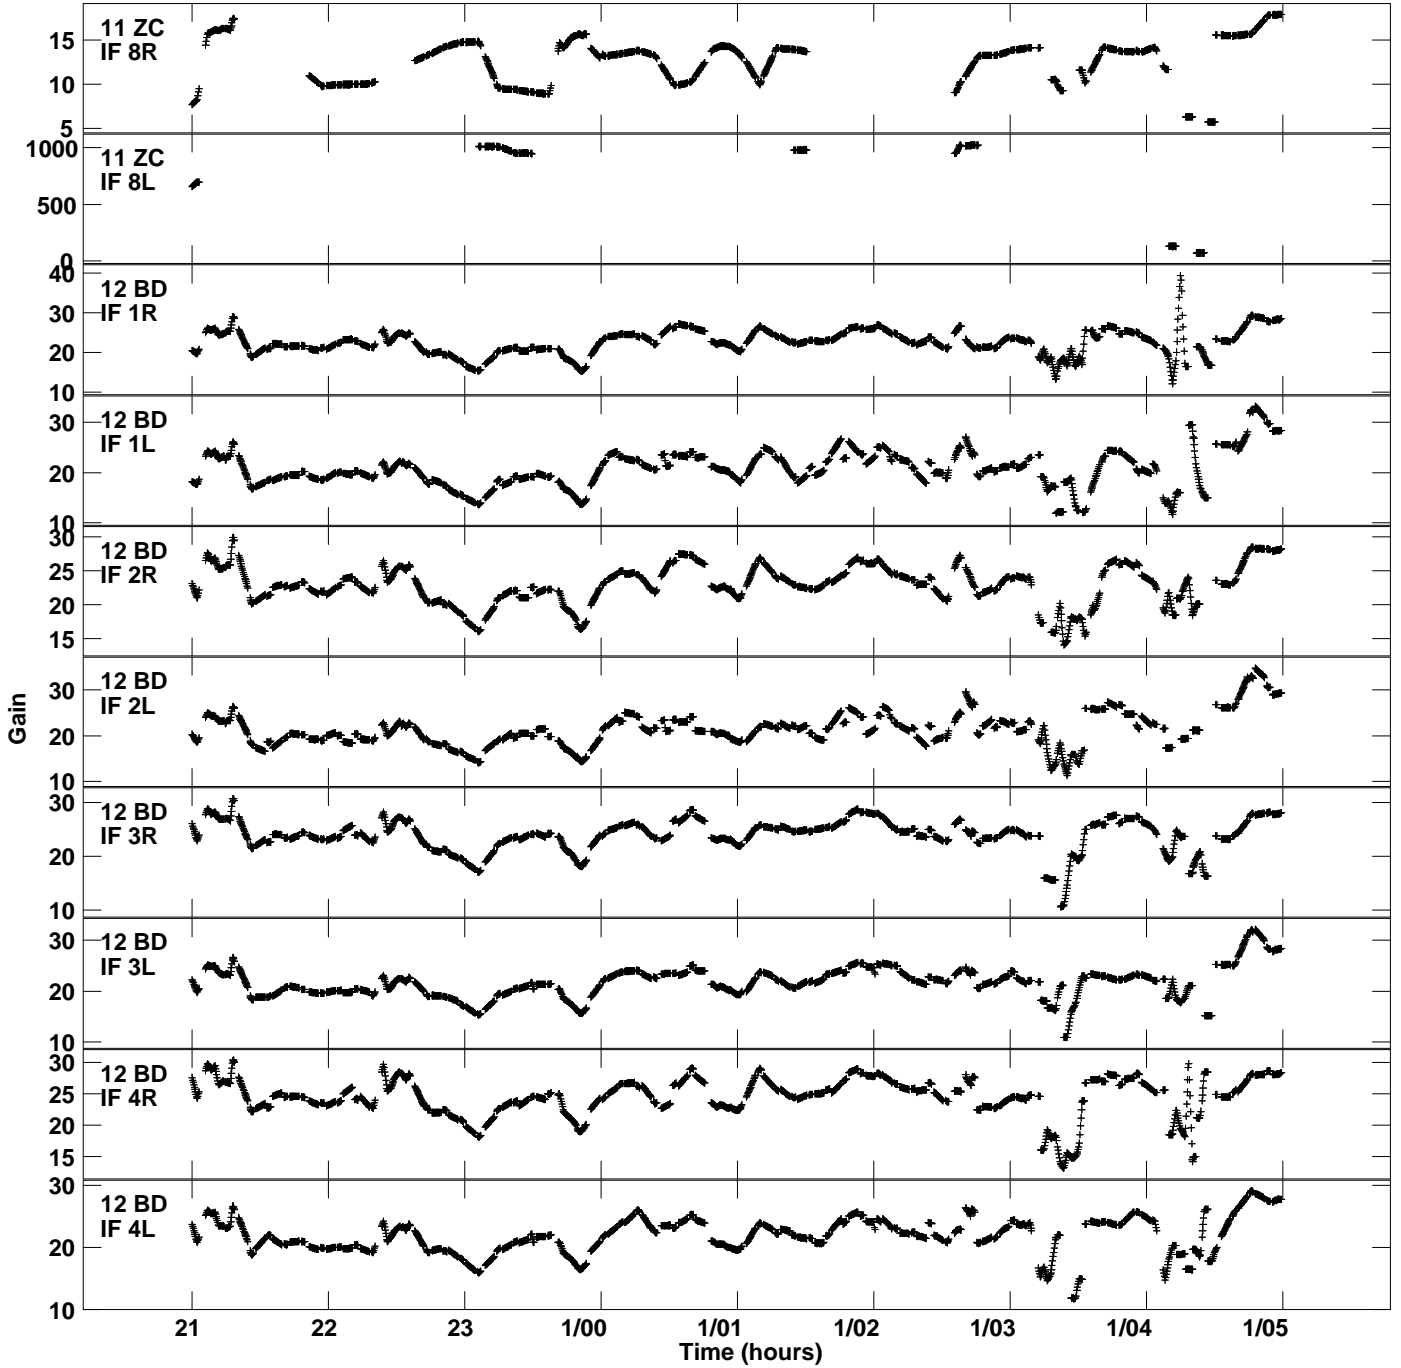

Plot file version 11 created 12-JAN-2021 16:53:33
Gain amp vs UTC time for EB074C.TMP.1
CL 4 Rpol & Lpol IF 1 - 8

Plot file version 12 created 12-JAN-2021 16:53:33
Gain amp vs UTC time for EB074C.TMP.1
CL 4 Rpol & Lpol IF 1 - 8

Plot file version 13 created 12-JAN-2021 16:53:33
Gain amp vs UTC time for EB074C.TMP.1
CL 4 Rpol & Lpol IF 1 - 8

Plot file version 14 created 12-JAN-2021 16:53:33
Gain amp vs UTC time for EB074C.TMP.1
CL 4 Rpol & Lpol IF 1 - 8

Plot file version 15 created 12-JAN-2021 16:53:33
Gain amp vs UTC time for EB074C.TMP.1
CL 4 Rpol & Lpol IF 1 - 8

Plot file version 16 created 12-JAN-2021 16:53:33
Gain amp vs UTC time for EB074C.TMP.1
CL 4 Rpol & Lpol IF 1 - 8