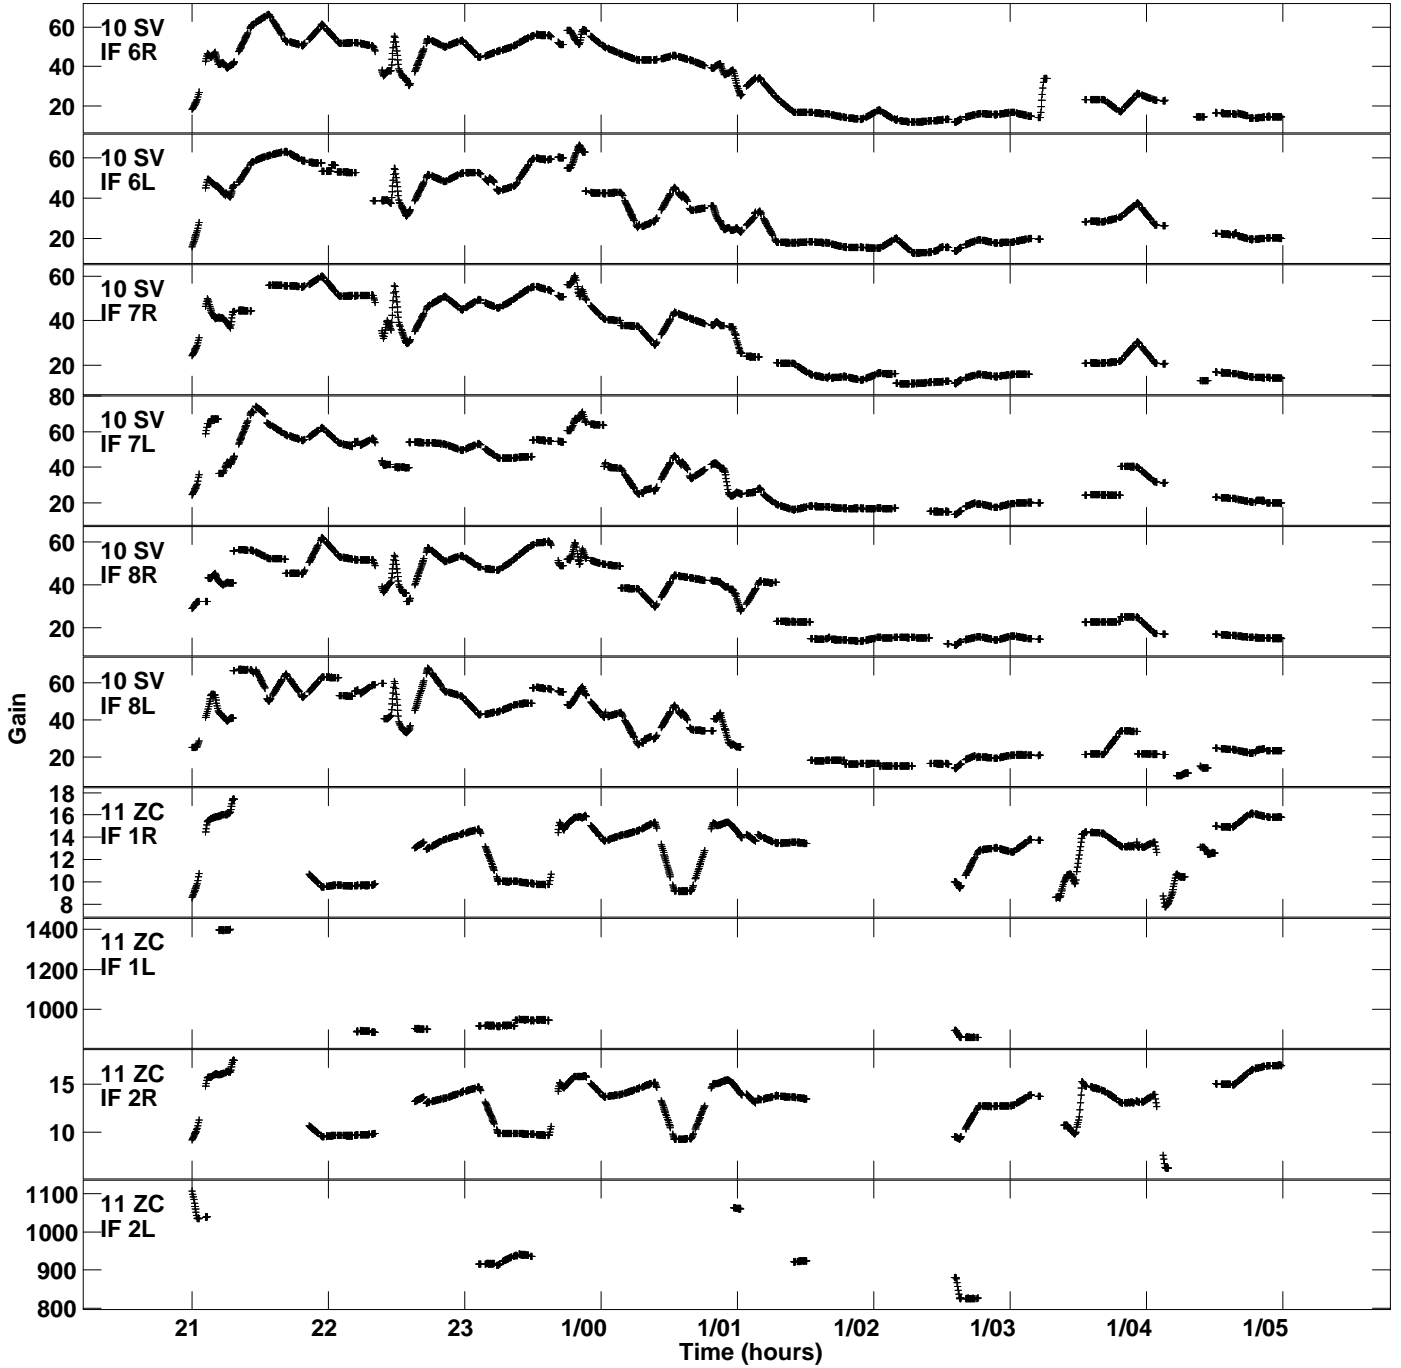

Plot file version 7 created 12-JAN-2021 16:53:33
Gain amp vs UTC time for EB074C.TMP.1
CL 4 Rpol & Lpol IF 1 - 8

Plot file version 8 created 12-JAN-2021 16:53:33
Gain amp vs UTC time for EB074C.TMP.1
CL 4 Rpol & Lpol IF 1 - 8

Plot file version 9 created 12-JAN-2021 16:53:33
Gain amp vs UTC time for EB074C.TMP.1
CL 4 Rpol & Lpol IF 1 - 8

Plot file version 10 created 12-JAN-2021 16:53:33
Gain amp vs UTC time for EB074C.TMP.1
CL 4 Rpol & Lpol IF 1 - 8

Plot file version 11 created 12-JAN-2021 16:53:33
Gain amp vs UTC time for EB074C.TMP.1
CL 4 Rpol & Lpol IF 1 - 8

Plot file version 12 created 12-JAN-2021 16:53:33
Gain amp vs UTC time for EB074C.TMP.1
CL 4 Rpol & Lpol IF 1 - 8

Plot file version 13 created 12-JAN-2021 16:53:33
Gain amp vs UTC time for EB074C.TMP.1
CL 4 Rpol & Lpol IF 1 - 8

Plot file version 14 created 12-JAN-2021 16:53:33
Gain amp vs UTC time for EB074C.TMP.1
CL 4 Rpol & Lpol IF 1 - 8