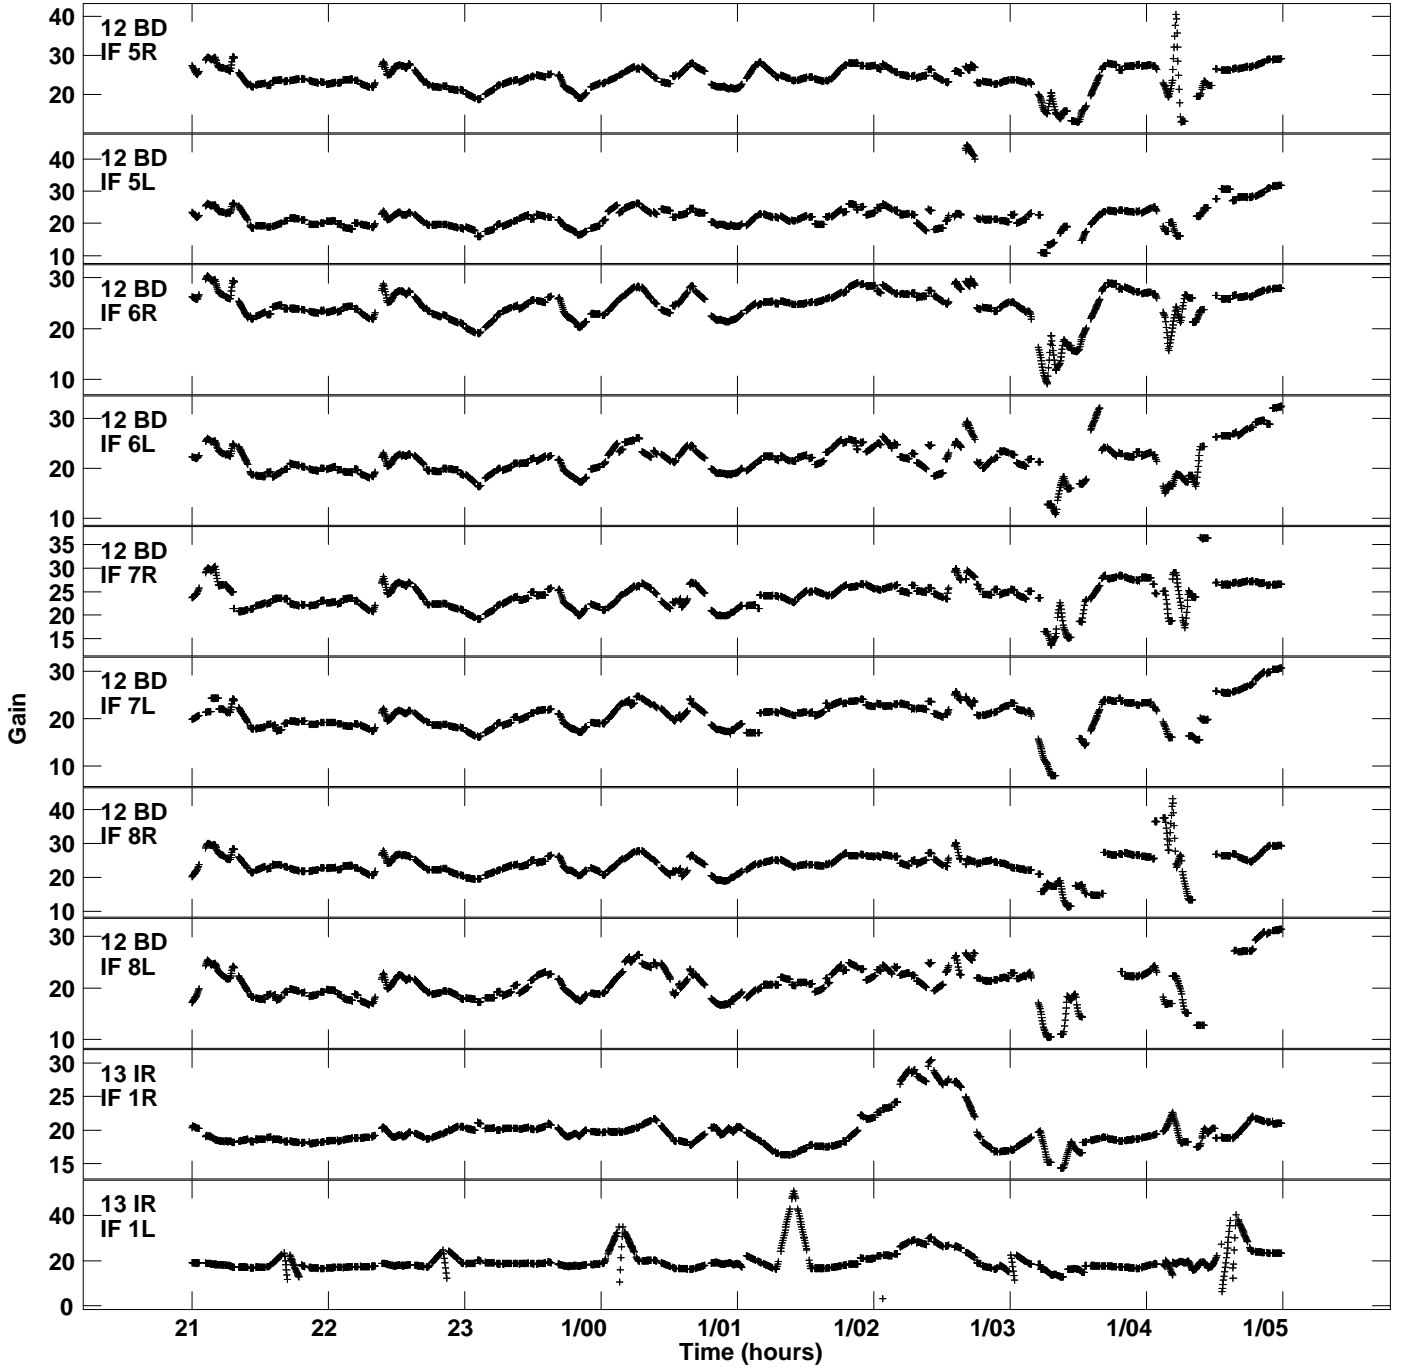

Plot file version 17 created 12-JAN-2021 16:53:33
Gain amp vs UTC time for EB074C.TMP.1
CL 4 Rpol & Lpol IF 1 - 8