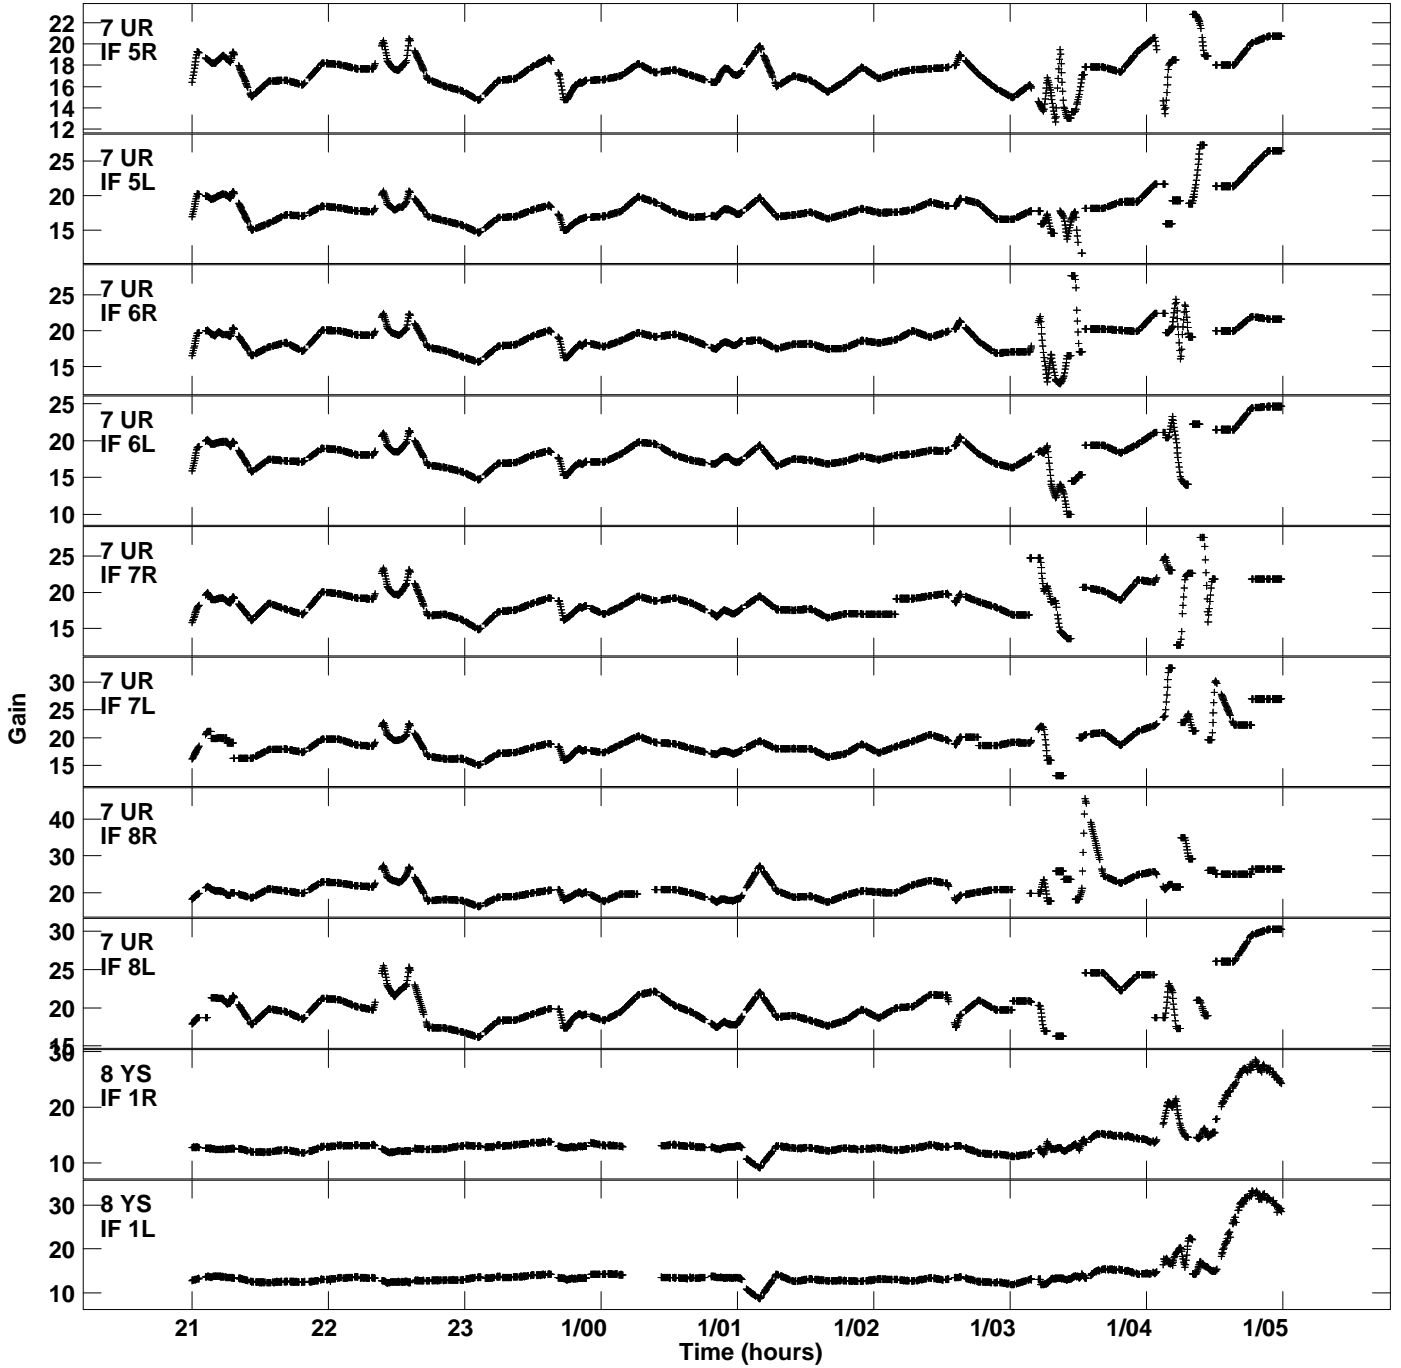

Plot file version 9 created 12-JAN-2021 16:53:33
Gain amp vs UTC time for EB074C.TMP.1
CL 4 Rpol & Lpol IF 1 - 8