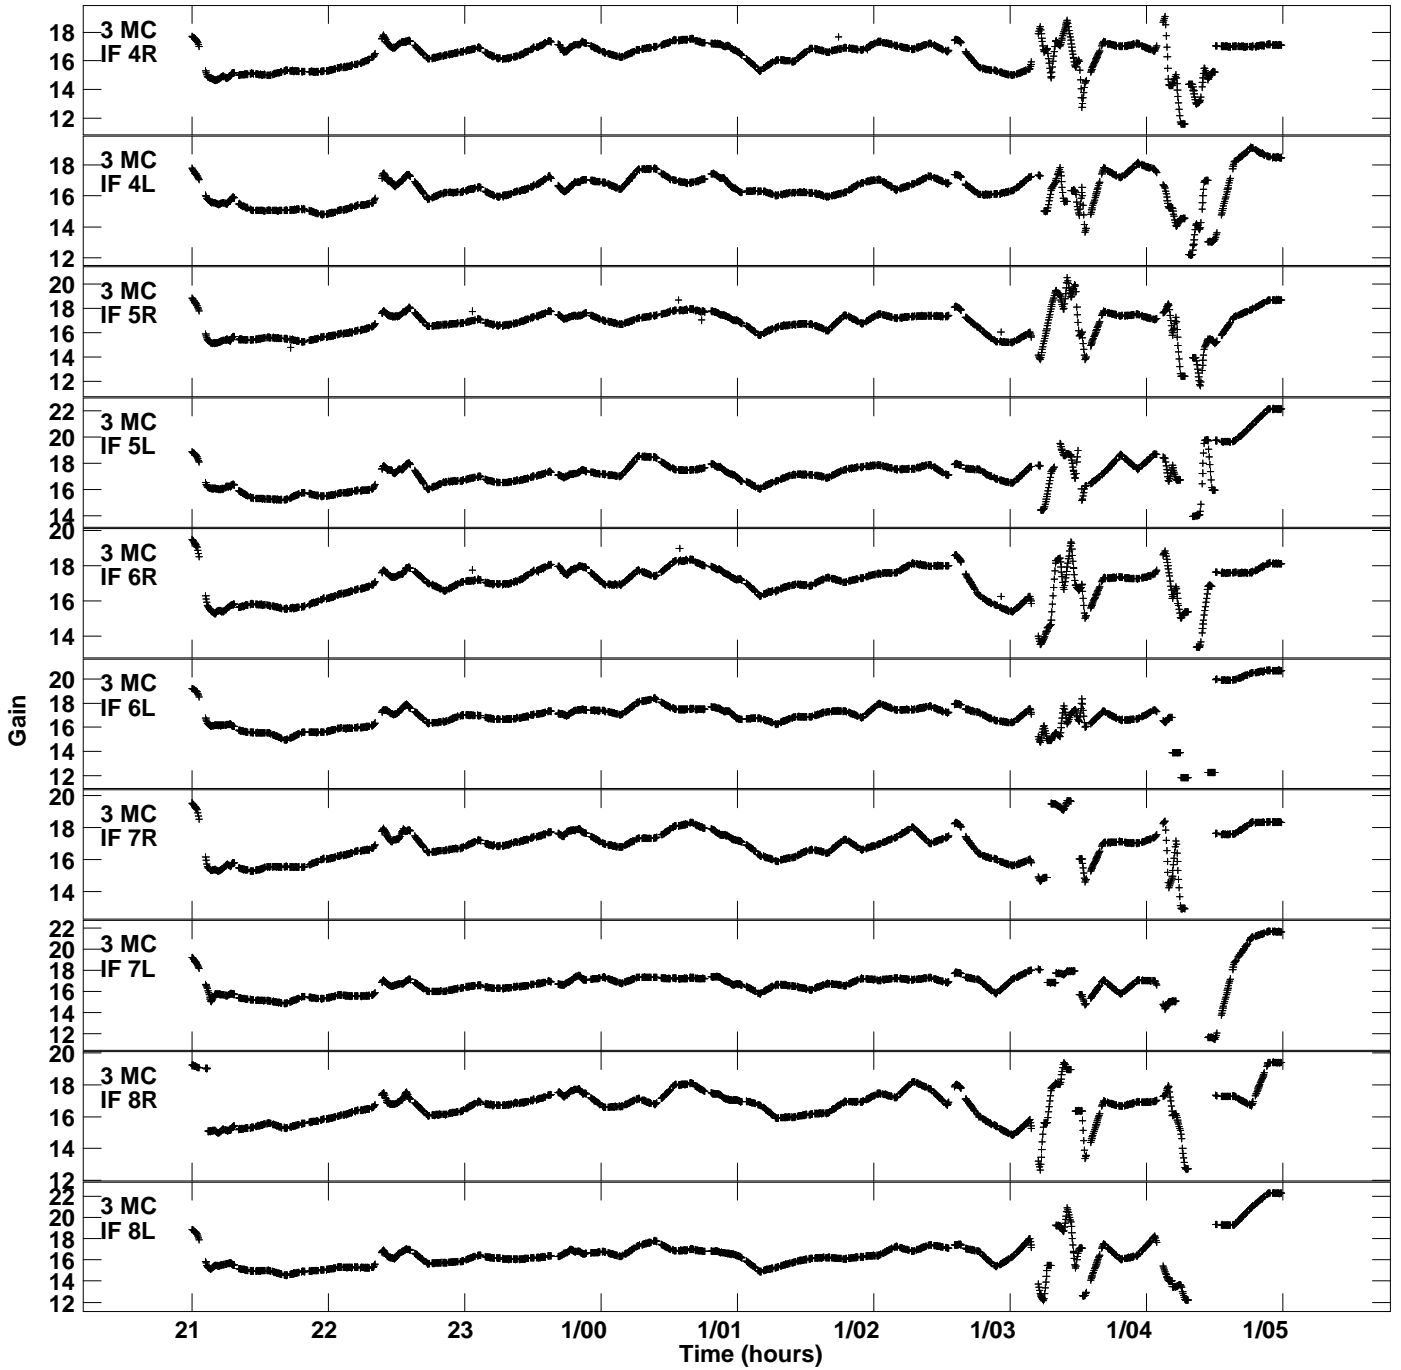

Plot file version 1 created 12-JAN-2021 16:53:33
Gain amp vs UTC time for EB074C.TMP.1
CL 4 Rpol & Lpol IF 1 - 8

Plot file version 2 created 12-JAN-2021 16:53:33
Gain amp vs UTC time for EB074C.TMP.1
CL 4 Rpol & Lpol IF 1 - 8

Plot file version 3 created 12-JAN-2021 16:53:33
Gain amp vs UTC time for EB074C.TMP.1
CL 4 Rpol & Lpol IF 1 - 8

Plot file version 4 created 12-JAN-2021 16:53:33
Gain amp vs UTC time for EB074C.TMP.1
CL 4 Rpol & Lpol IF 1 - 8

Plot file version 5 created 12-JAN-2021 16:53:33
Gain amp vs UTC time for EB074C.TMP.1
CL 4 Rpol & Lpol IF 1 - 8

Plot file version 6 created 12-JAN-2021 16:53:33
Gain amp vs UTC time for EB074C.TMP.1
CL 4 Rpol & Lpol IF 1 - 8

Plot file version 7 created 12-JAN-2021 16:53:33
Gain amp vs UTC time for EB074C.TMP.1
CL 4 Rpol & Lpol IF 1 - 8

Plot file version 8 created 12-JAN-2021 16:53:33
Gain amp vs UTC time for EB074C.TMP.1
CL 4 Rpol & Lpol IF 1 - 8