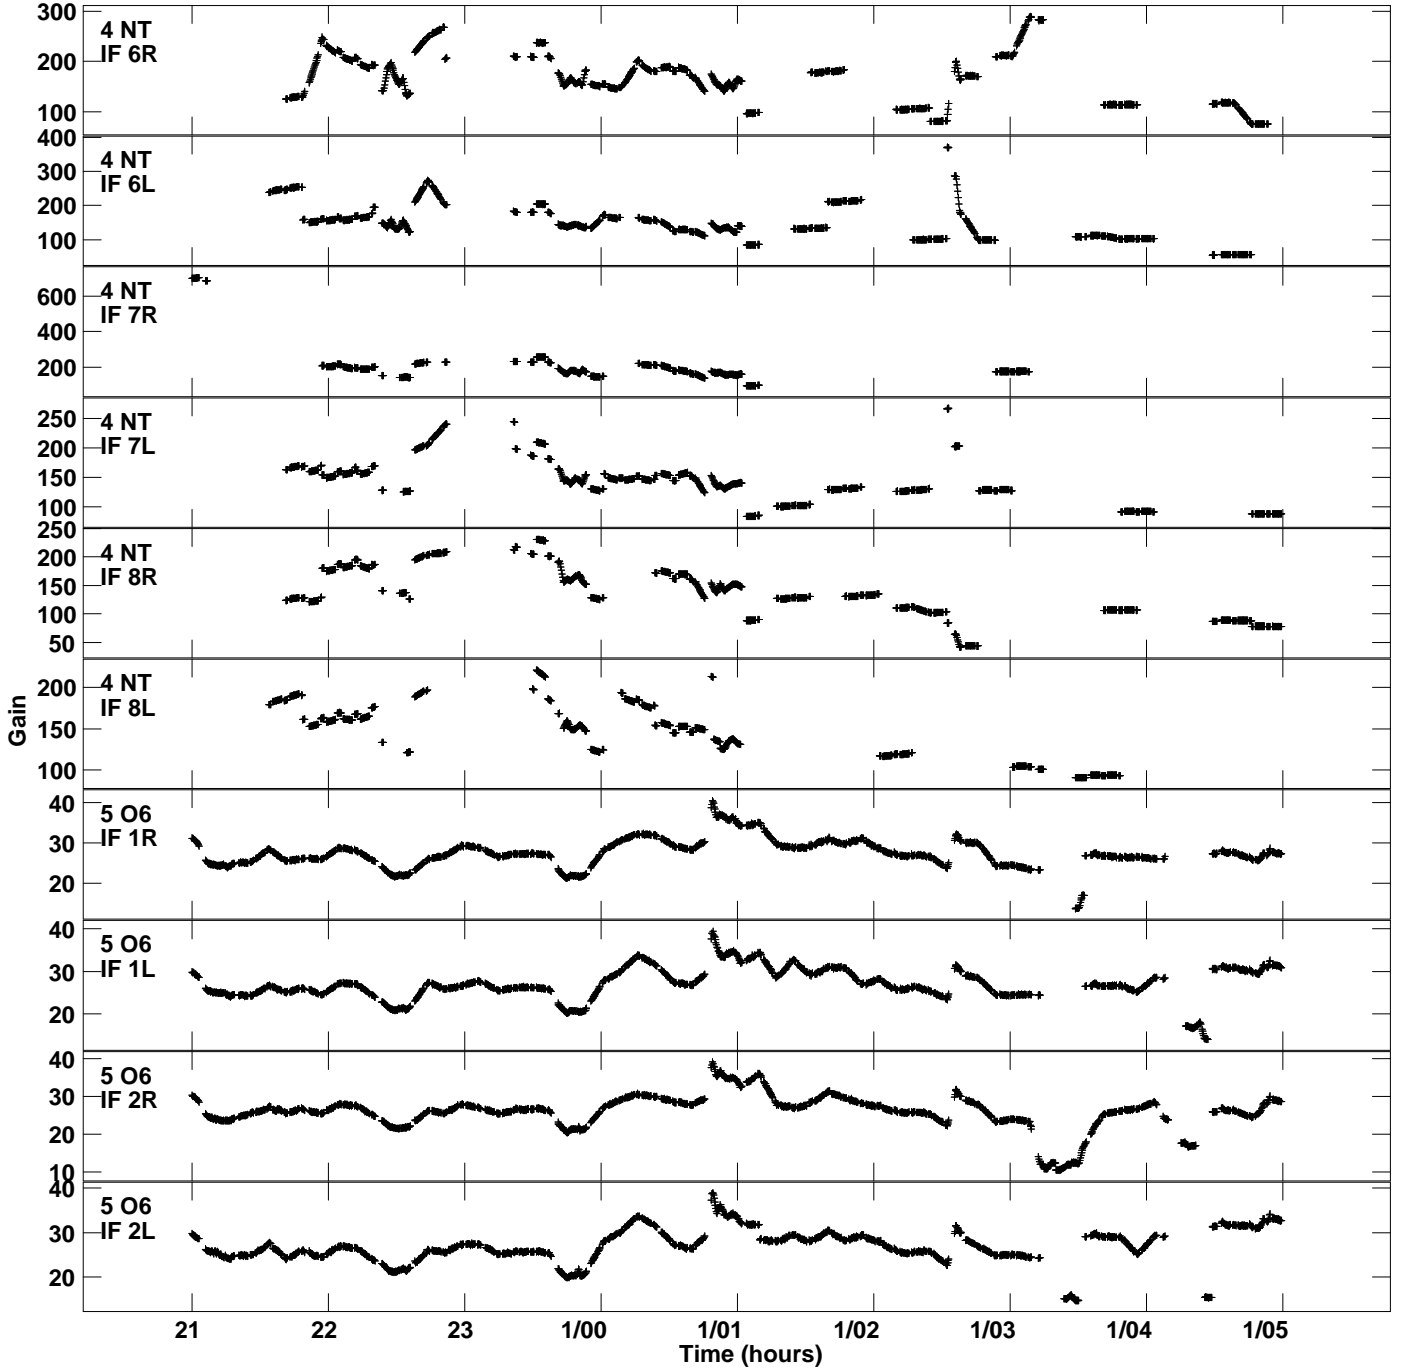

Plot file version 1 created 12-JAN-2021 16:53:33
Gain amp vs UTC time for EB074C.TMP.1
CL 4 Rpol & Lpol IF 1 - 8

Plot file version 2 created 12-JAN-2021 16:53:33
Gain amp vs UTC time for EB074C.TMP.1
CL 4 Rpol & Lpol IF 1 - 8

Plot file version 3 created 12-JAN-2021 16:53:33
Gain amp vs UTC time for EB074C.TMP.1
CL 4 Rpol & Lpol IF 1 - 8

Plot file version 4 created 12-JAN-2021 16:53:33
Gain amp vs UTC time for EB074C.TMP.1
CL 4 Rpol & Lpol IF 1 - 8

Plot file version 5 created 12-JAN-2021 16:53:33
Gain amp vs UTC time for EB074C.TMP.1
CL 4 Rpol & Lpol IF 1 - 8

Plot file version 6 created 12-JAN-2021 16:53:33
Gain amp vs UTC time for EB074C.TMP.1
CL 4 Rpol & Lpol IF 1 - 8

Plot file version 7 created 12-JAN-2021 16:53:33
Gain amp vs UTC time for EB074C.TMP.1
CL 4 Rpol & Lpol IF 1 - 8

Plot file version 8 created 12-JAN-2021 16:53:33
Gain amp vs UTC time for EB074C.TMP.1
CL 4 Rpol & Lpol IF 1 - 8