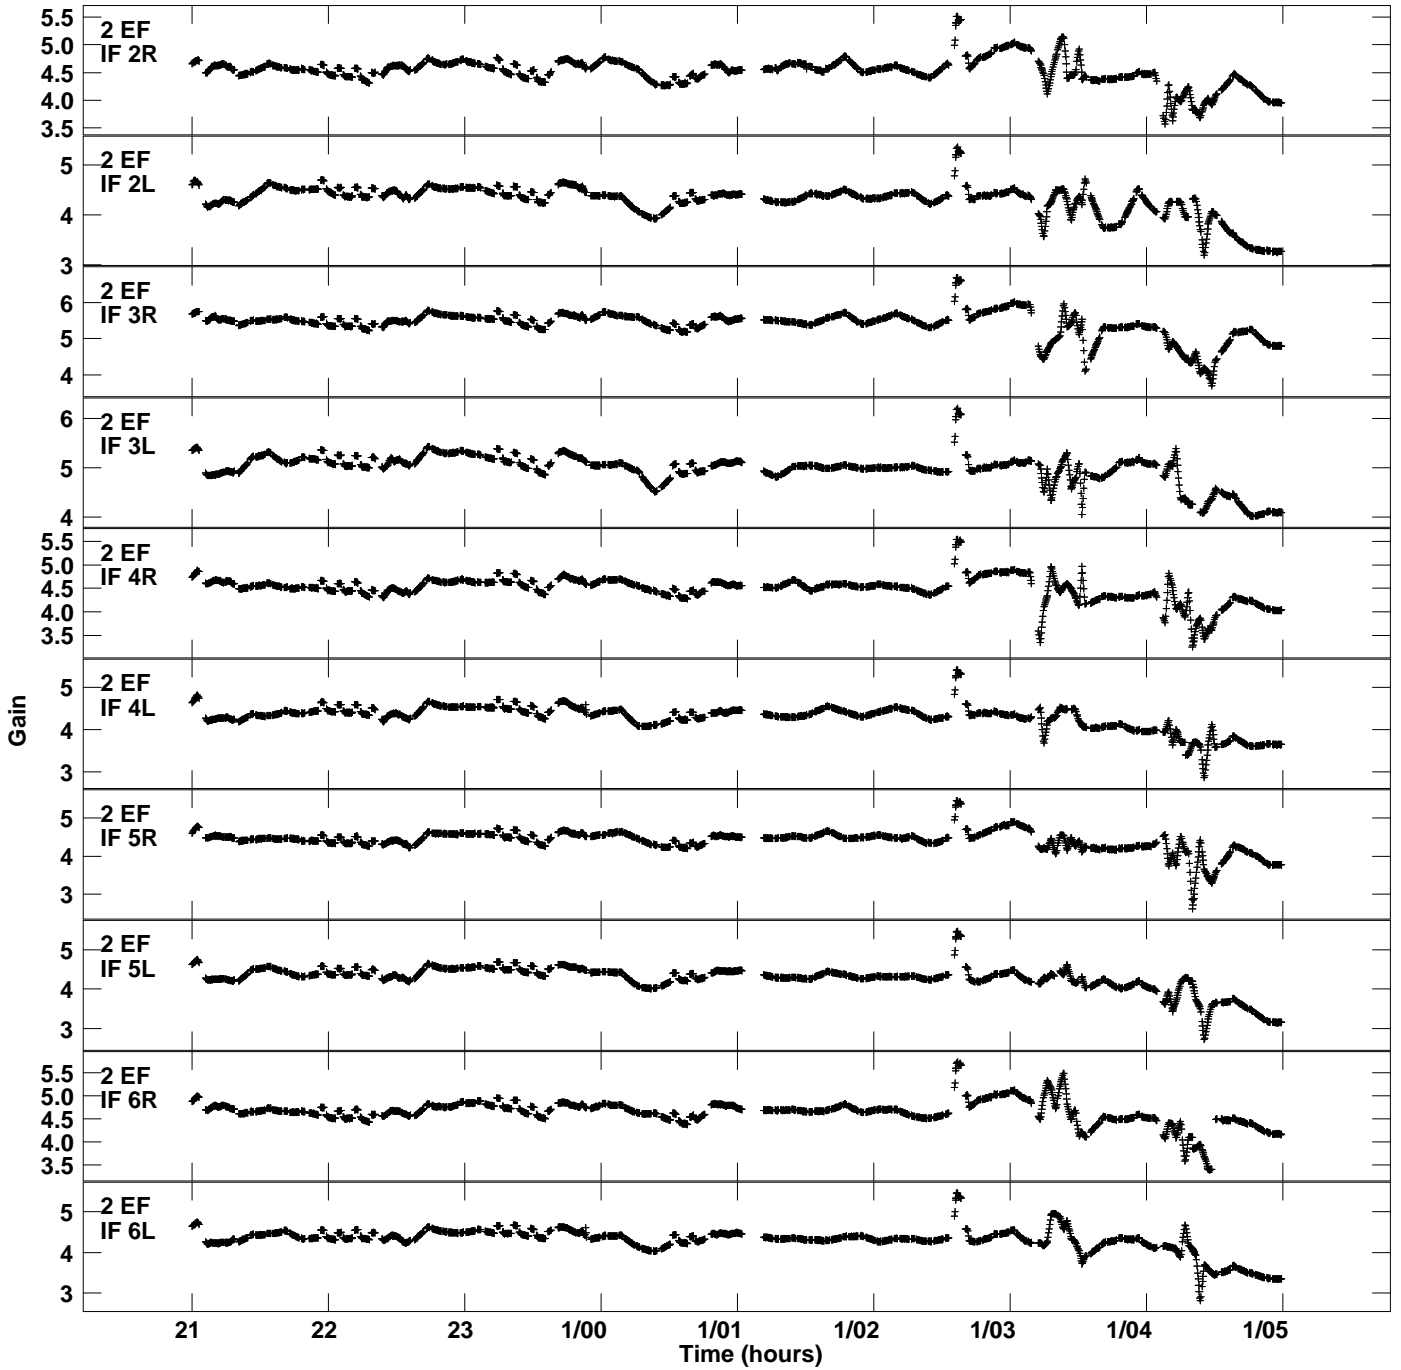

Plot file version 1 created 12-JAN-2021 16:53:33
Gain amp vs UTC time for EB074C.TMP.1
CL 4 Rpol & Lpol IF 1 - 8

Plot file version 2 created 12-JAN-2021 16:53:33
Gain amp vs UTC time for EB074C.TMP.1
CL 4 Rpol & Lpol IF 1 - 8

Plot file version 3 created 12-JAN-2021 16:53:33
Gain amp vs UTC time for EB074C.TMP.1
CL 4 Rpol & Lpol IF 1 - 8

Plot file version 4 created 12-JAN-2021 16:53:33
Gain amp vs UTC time for EB074C.TMP.1
CL 4 Rpol & Lpol IF 1 - 8

Plot file version 5 created 12-JAN-2021 16:53:33
Gain amp vs UTC time for EB074C.TMP.1
CL 4 Rpol & Lpol IF 1 - 8

Plot file version 6 created 12-JAN-2021 16:53:33
Gain amp vs UTC time for EB074C.TMP.1
CL 4 Rpol & Lpol IF 1 - 8

Plot file version 7 created 12-JAN-2021 16:53:33
Gain amp vs UTC time for EB074C.TMP.1
CL 4 Rpol & Lpol IF 1 - 8

Plot file version 8 created 12-JAN-2021 16:53:33
Gain amp vs UTC time for EB074C.TMP.1
CL 4 Rpol & Lpol IF 1 - 8