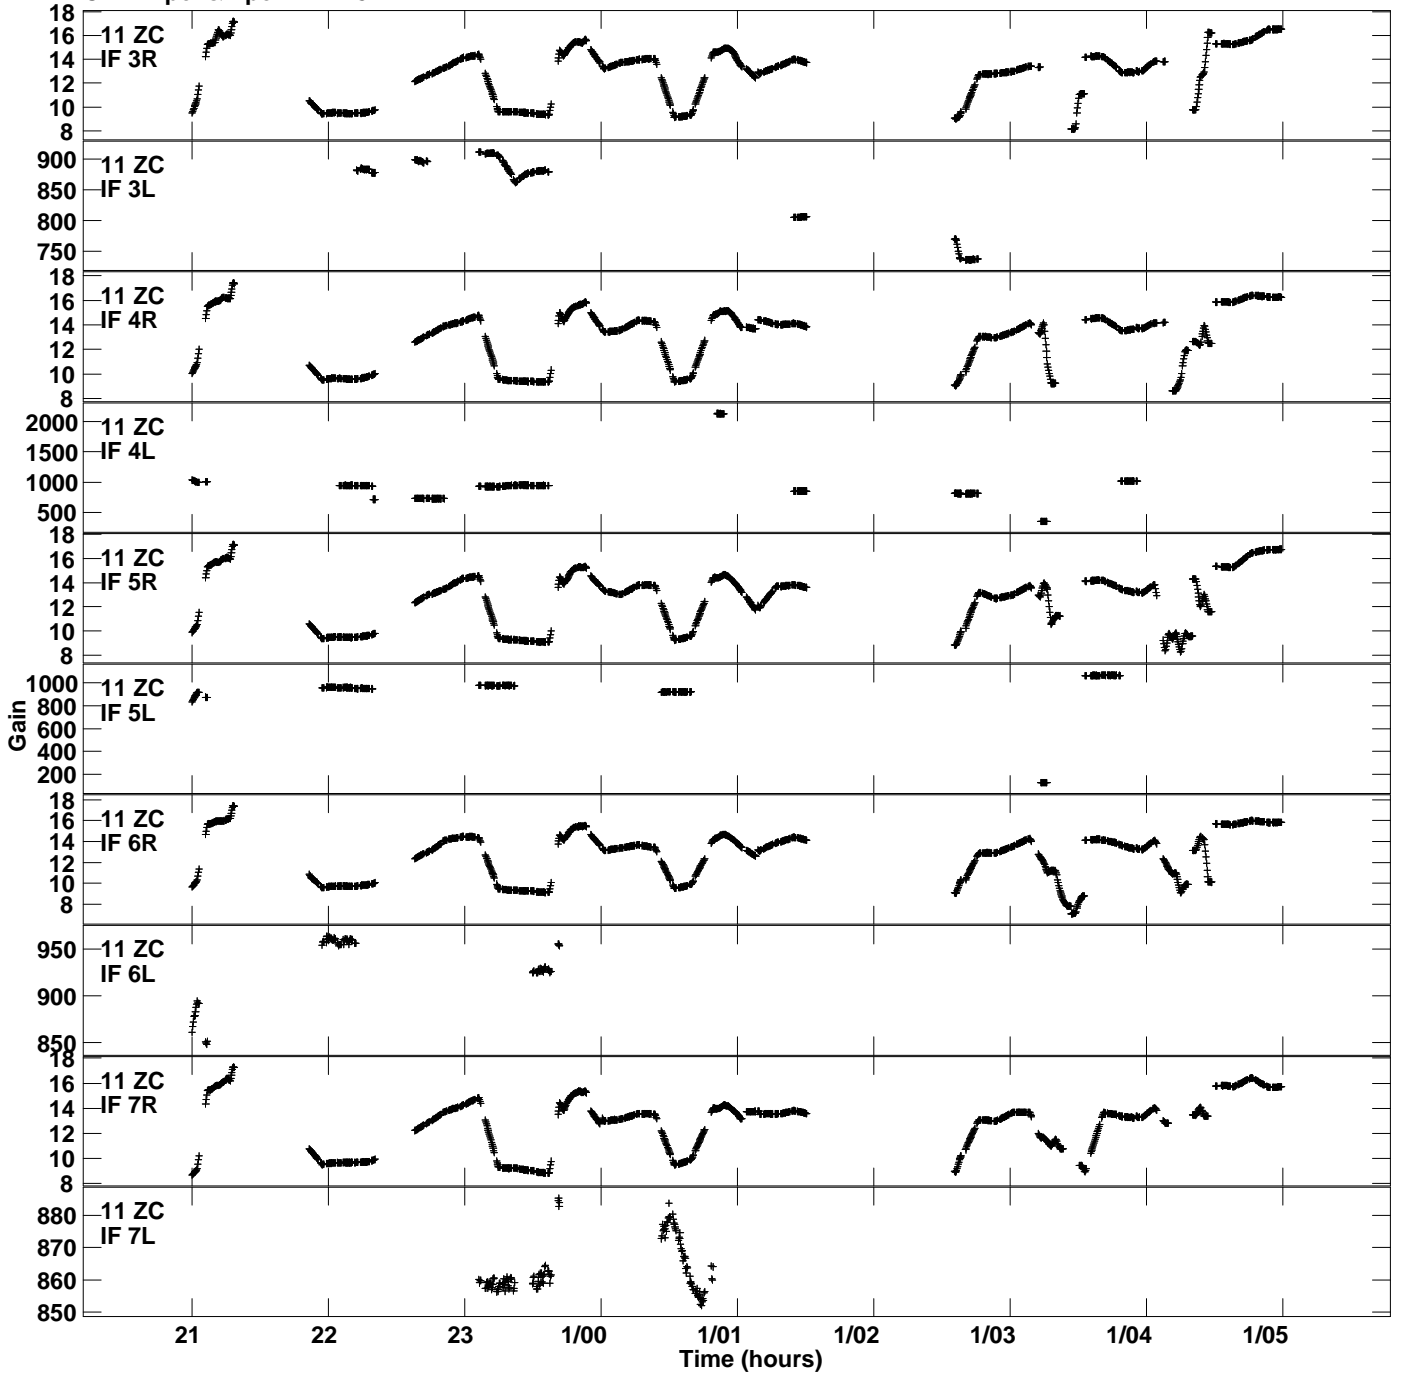

Plot file version 15 created 12-JAN-2021 16:53:33
Gain amp vs UTC time for EB074C.TMP.1
CL 4 Rpol & Lpol IF 1 - 8