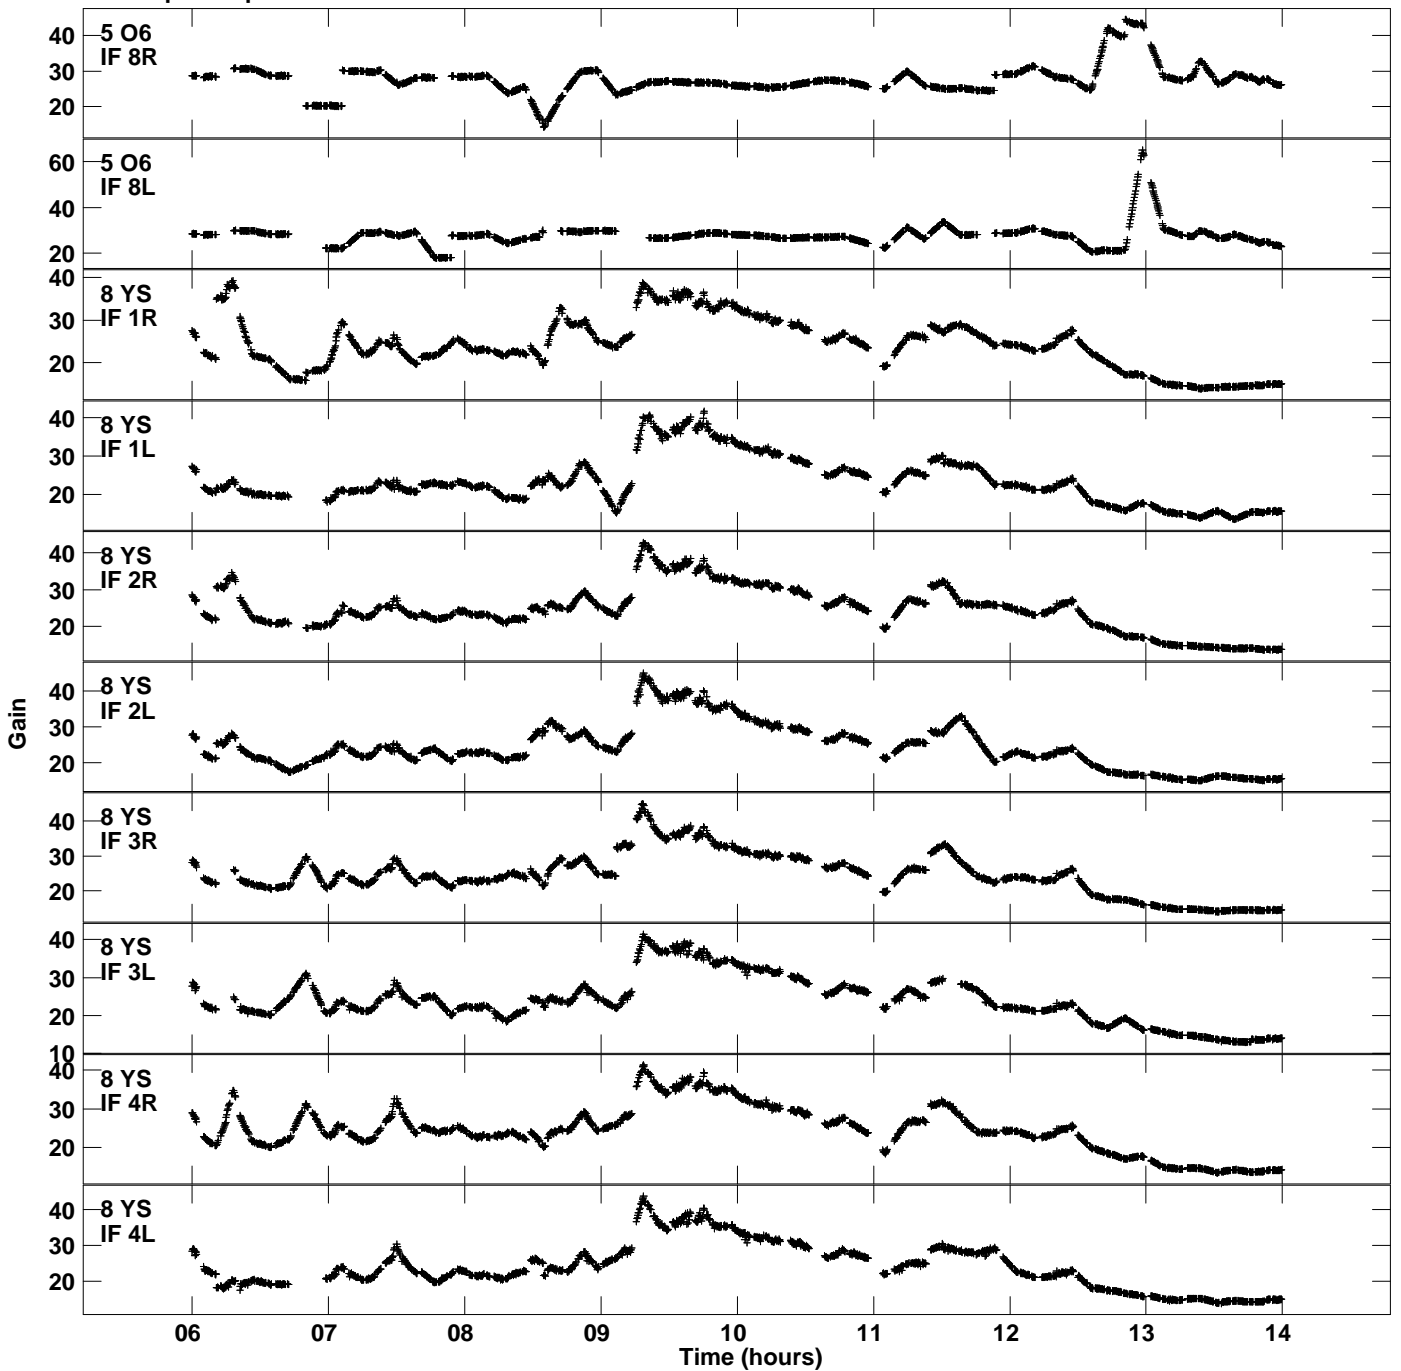

Plot file version 5 created 12-JAN-2021 19:46:46
Gain amp vs UTC time for EB074D.TMP.1
CL 4 Rpol & Lpol IF 1 - 8

Plot file version 6 created 12-JAN-2021 19:46:46
Gain amp vs UTC time for EB074D.TMP.1
CL 4 Rpol & Lpol IF 1 - 8

Plot file version 7 created 12-JAN-2021 19:46:46
Gain amp vs UTC time for EB074D.TMP.1
CL 4 Rpol & Lpol IF 1 - 8

Plot file version 8 created 12-JAN-2021 19:46:46
Gain amp vs UTC time for EB074D.TMP.1
CL 4 Rpol & Lpol IF 1 - 8