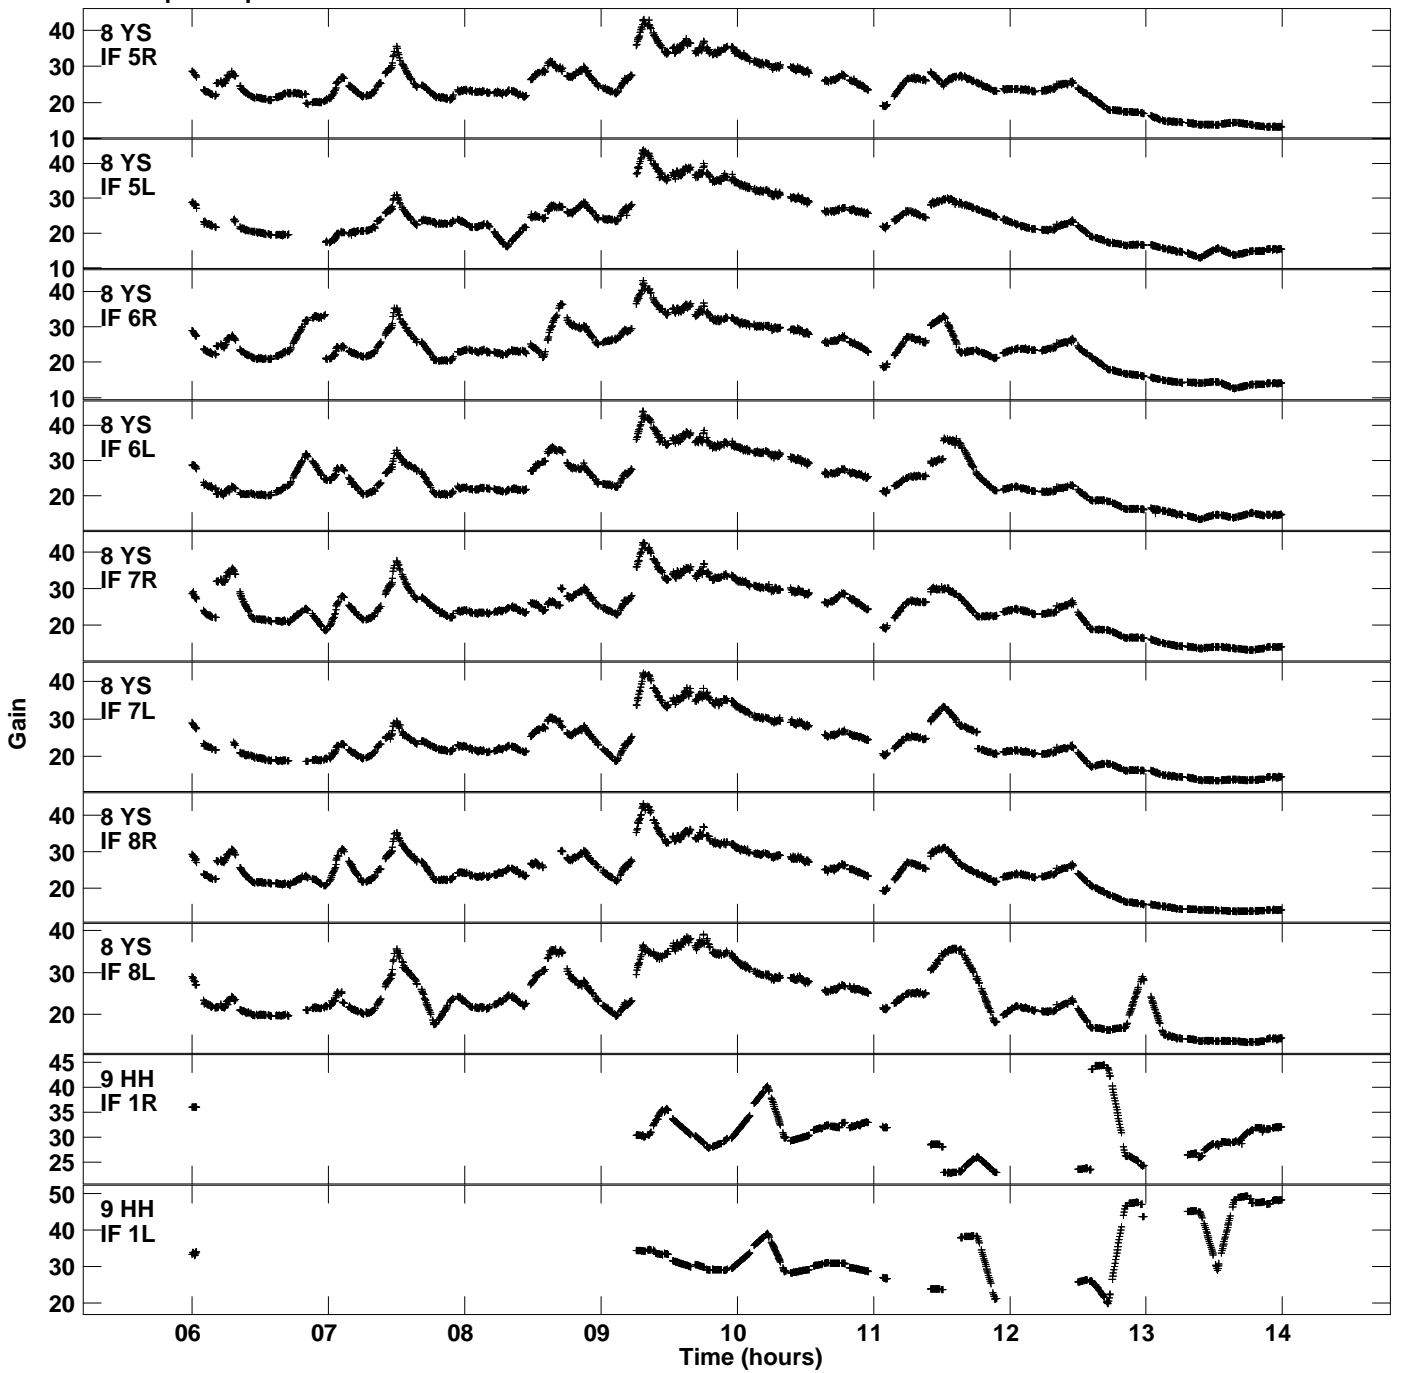

Plot file version 9 created 12-JAN-2021 19:46:46
Gain amp vs UTC time for EB074D.TMP.1
CL 4 Rpol & Lpol IF 1 - 8