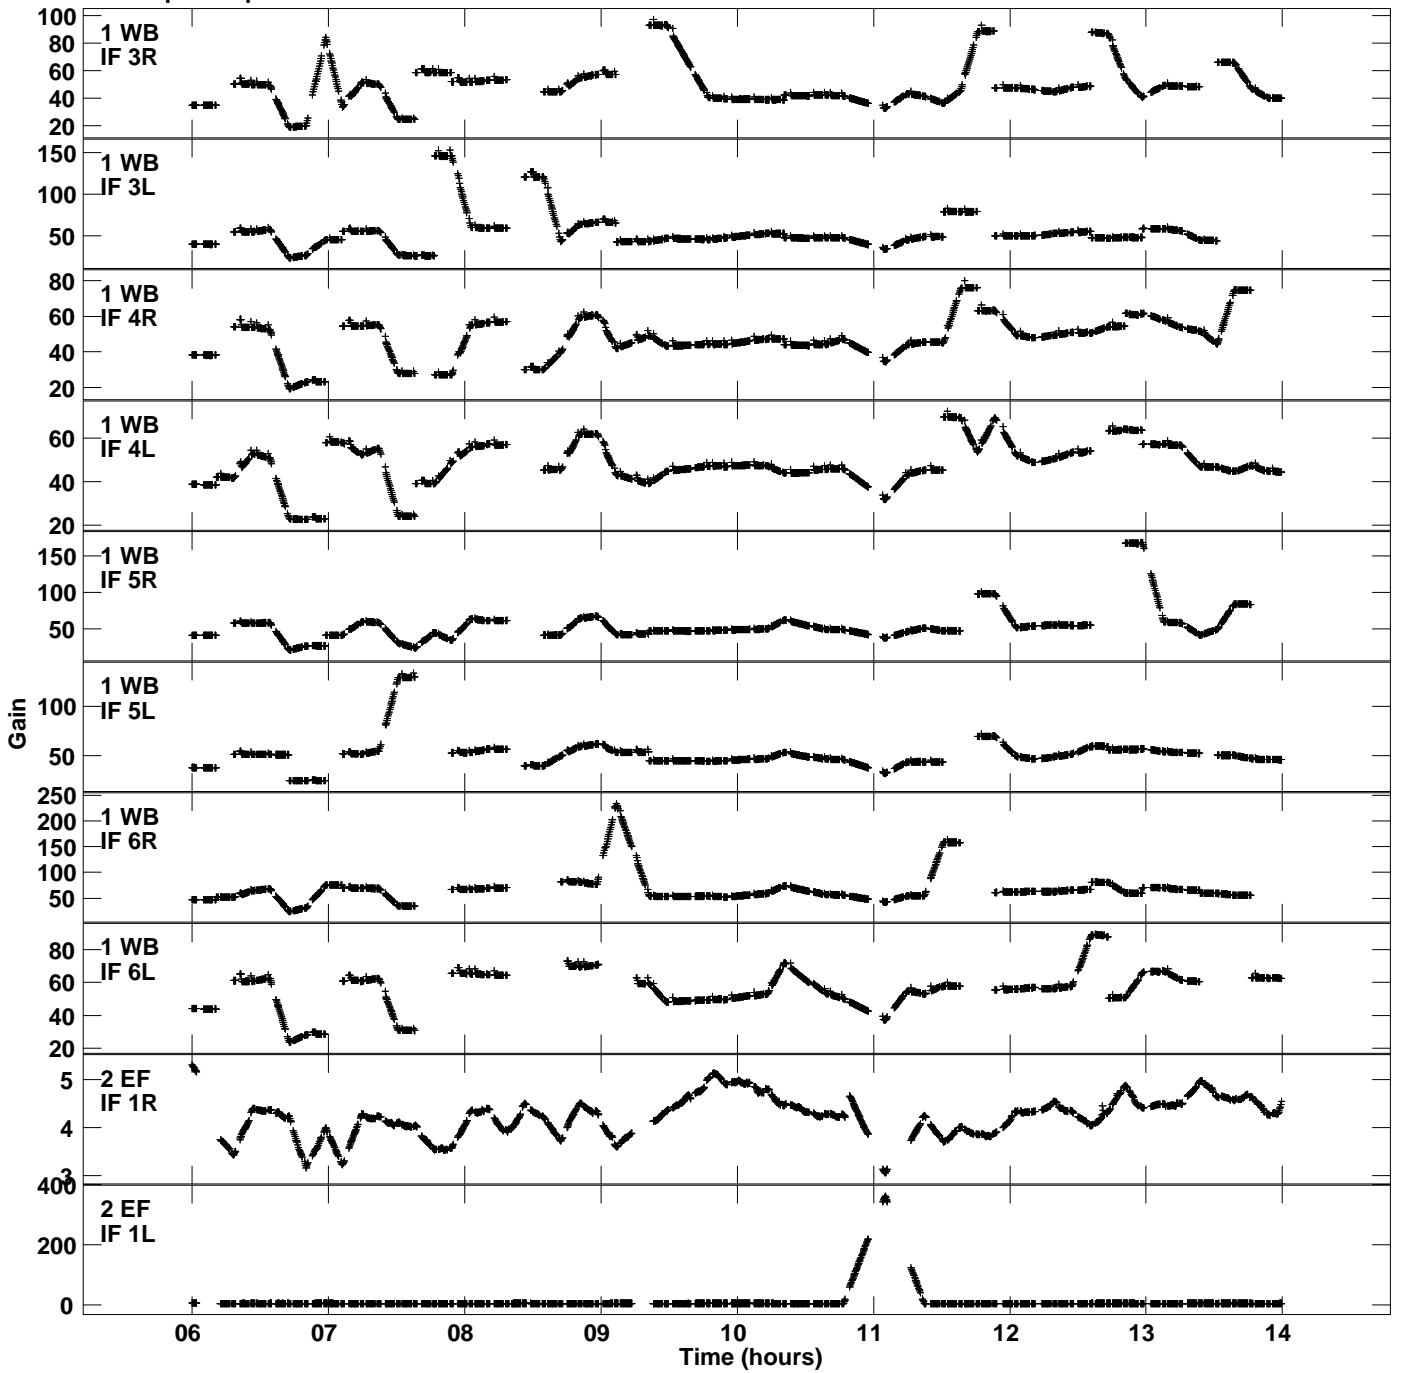

Plot file version 1 created 12-JAN-2021 19:46:46
Gain amp vs UTC time for EB074D.TMP.1
CL 4 Rpol & Lpol IF 1 - 8

Plot file version 2 created 12-JAN-2021 19:46:46
Gain amp vs UTC time for EB074D.TMP.1
CL 4 Rpol & Lpol IF 1 - 8

Plot file version 3 created 12-JAN-2021 19:46:46
Gain amp vs UTC time for EB074D.TMP.1
CL 4 Rpol & Lpol IF 1 - 8

Plot file version 4 created 12-JAN-2021 19:46:46
Gain amp vs UTC time for EB074D.TMP.1
CL 4 Rpol & Lpol IF 1 - 8

Plot file version 5 created 12-JAN-2021 19:46:46
Gain amp vs UTC time for EB074D.TMP.1
CL 4 Rpol & Lpol IF 1 - 8

Plot file version 6 created 12-JAN-2021 19:46:46
Gain amp vs UTC time for EB074D.TMP.1
CL 4 Rpol & Lpol IF 1 - 8

Plot file version 7 created 12-JAN-2021 19:46:46
Gain amp vs UTC time for EB074D.TMP.1
CL 4 Rpol & Lpol IF 1 - 8

Plot file version 8 created 12-JAN-2021 19:46:46
Gain amp vs UTC time for EB074D.TMP.1
CL 4 Rpol & Lpol IF 1 - 8