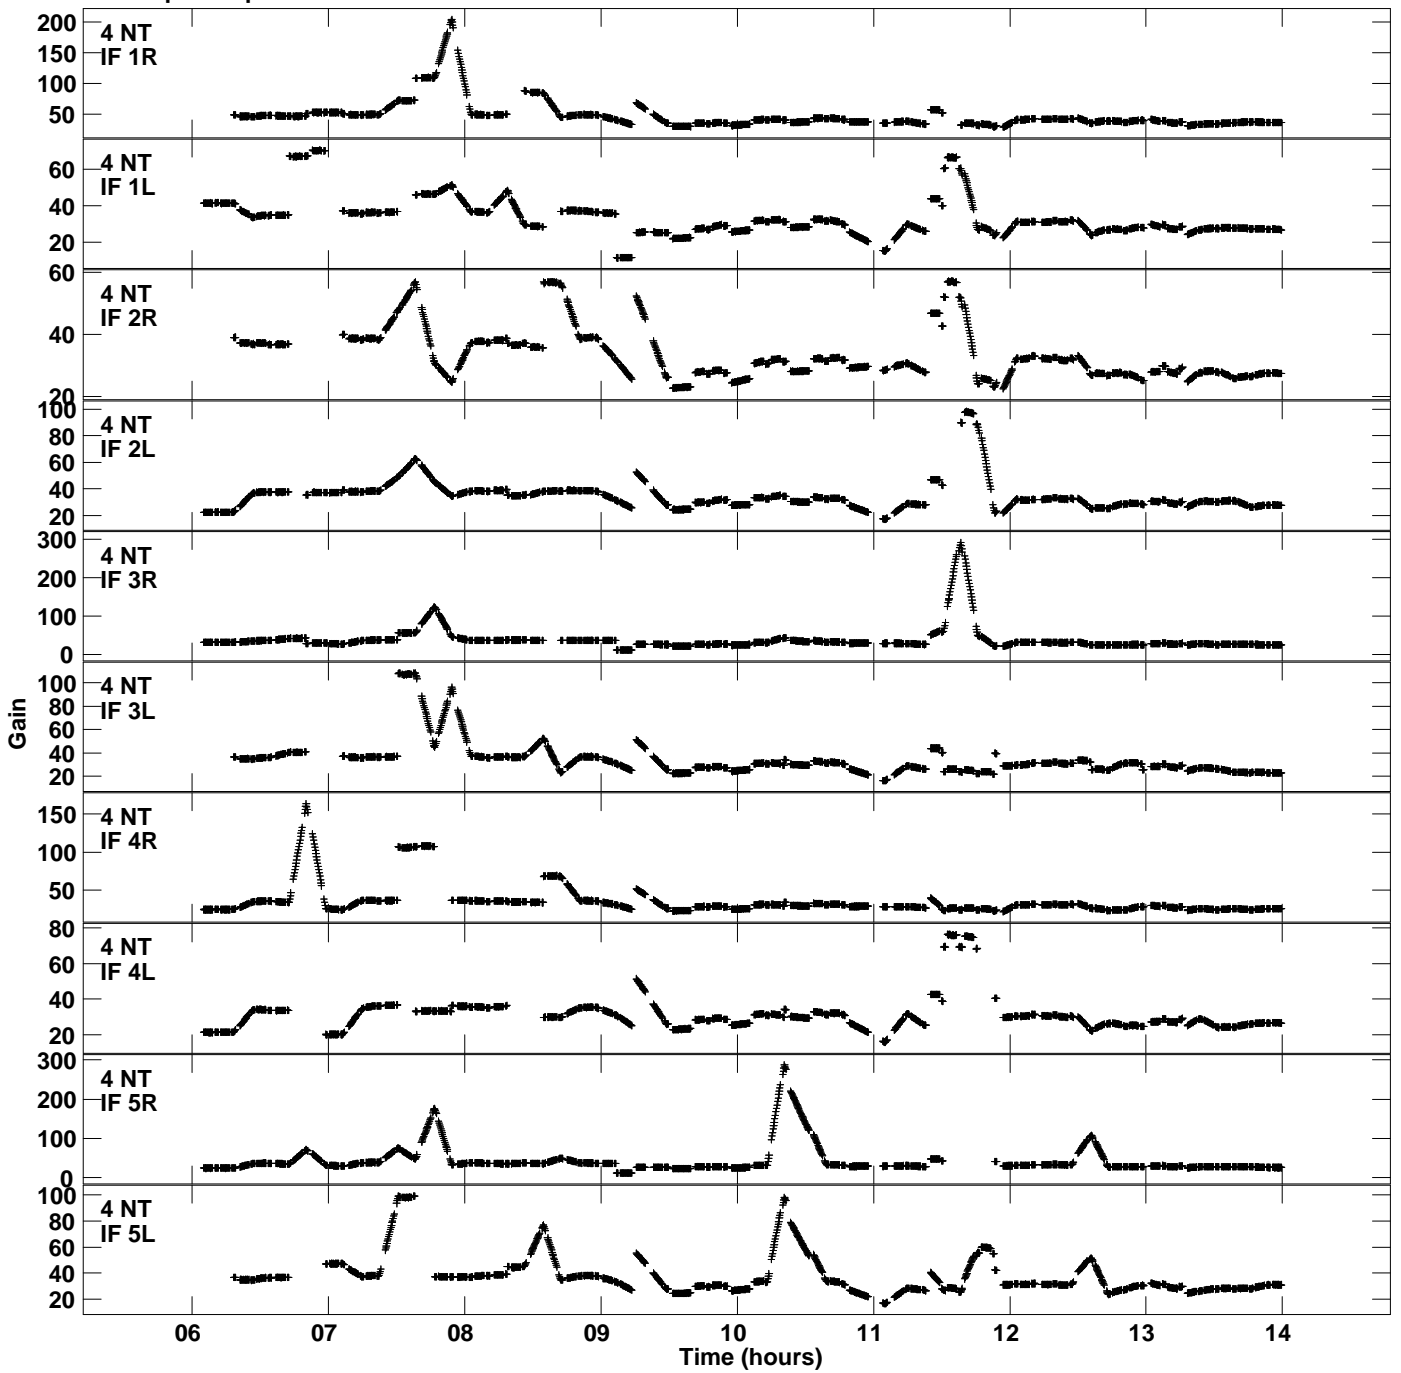

Plot file version 1 created 12-JAN-2021 19:46:46
Gain amp vs UTC time for EB074D.TMP.1
CL 4 Rpol & Lpol IF 1 - 8

Plot file version 2 created 12-JAN-2021 19:46:46
Gain amp vs UTC time for EB074D.TMP.1
CL 4 Rpol & Lpol IF 1 - 8

Plot file version 3 created 12-JAN-2021 19:46:46
Gain amp vs UTC time for EB074D.TMP.1
CL 4 Rpol & Lpol IF 1 - 8

Plot file version 4 created 12-JAN-2021 19:46:46
Gain amp vs UTC time for EB074D.TMP.1
CL 4 Rpol & Lpol IF 1 - 8

Plot file version 5 created 12-JAN-2021 19:46:46
Gain amp vs UTC time for EB074D.TMP.1
CL 4 Rpol & Lpol IF 1 - 8

Plot file version 6 created 12-JAN-2021 19:46:46
Gain amp vs UTC time for EB074D.TMP.1
CL 4 Rpol & Lpol IF 1 - 8

Plot file version 7 created 12-JAN-2021 19:46:46
Gain amp vs UTC time for EB074D.TMP.1
CL 4 Rpol & Lpol IF 1 - 8

Plot file version 8 created 12-JAN-2021 19:46:46
Gain amp vs UTC time for EB074D.TMP.1
CL 4 Rpol & Lpol IF 1 - 8