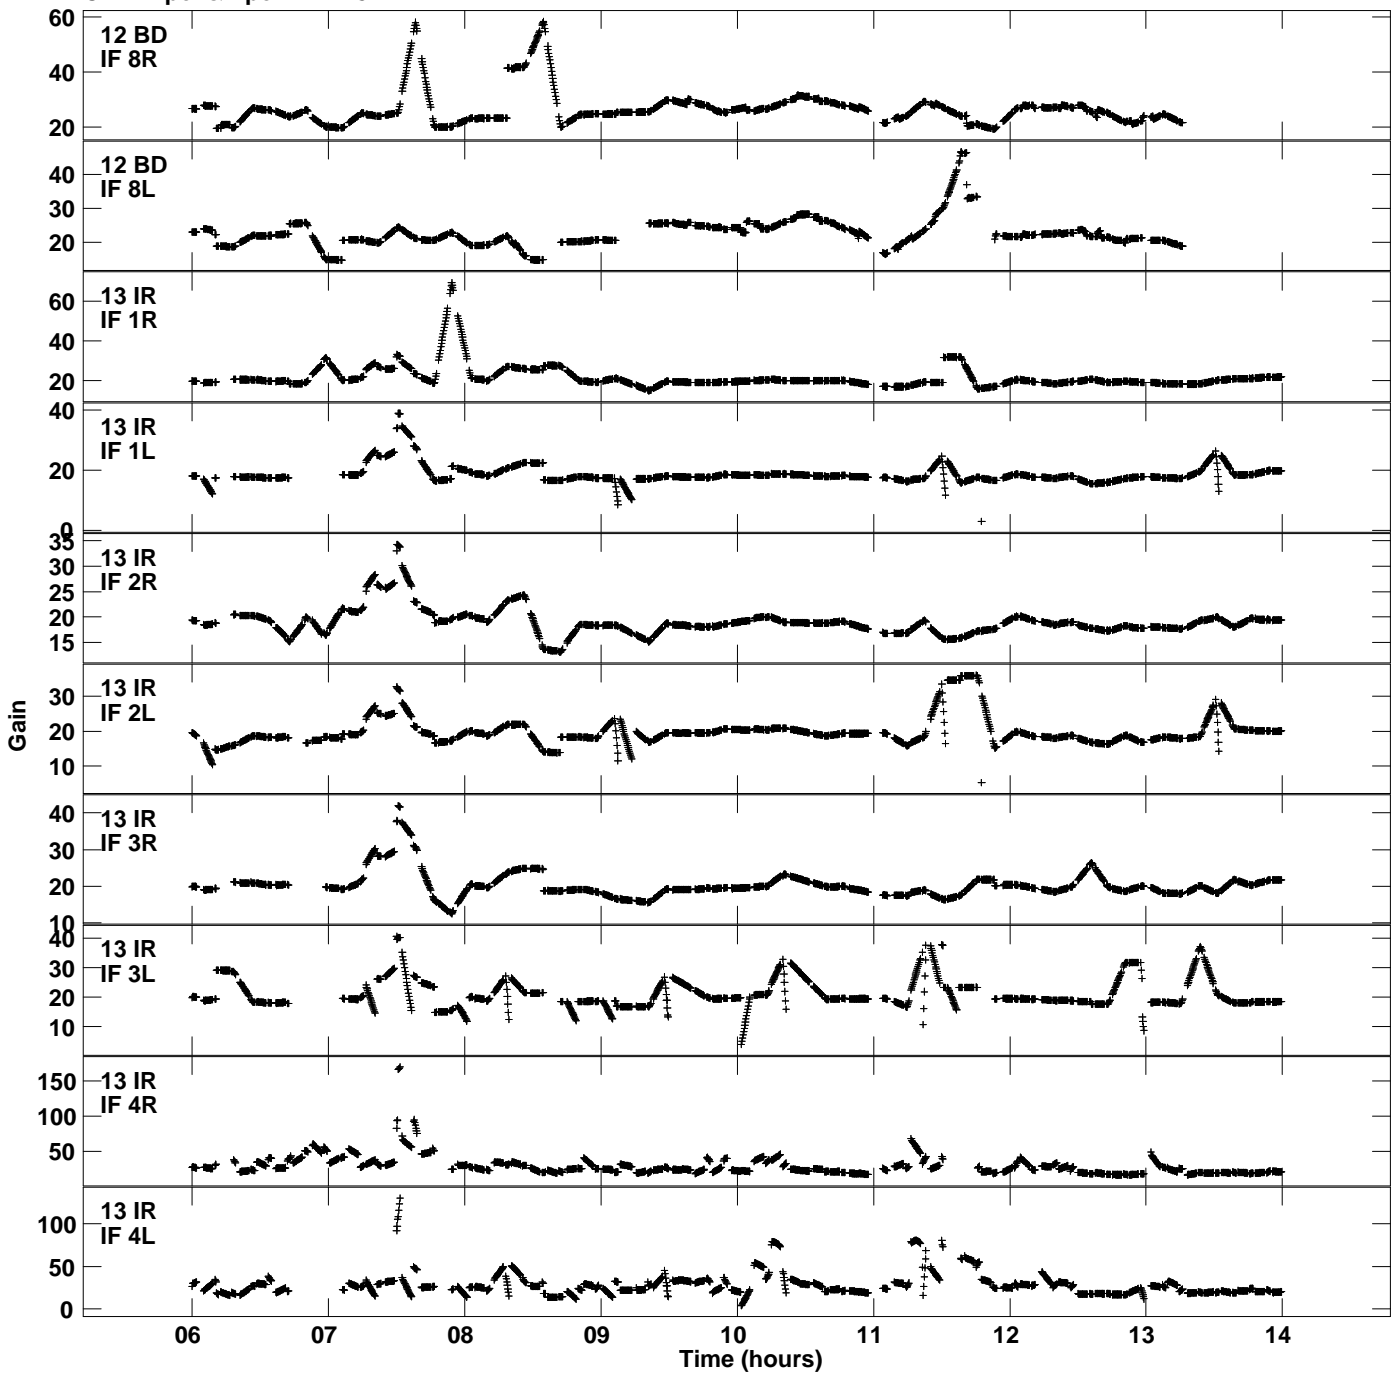

Plot file version 11 created 12-JAN-2021 19:46:46
Gain amp vs UTC time for EB074D.TMP.1
CL 4 Rpol & Lpol IF 1 - 8

Plot file version 12 created 12-JAN-2021 19:46:46
Gain amp vs UTC time for EB074D.TMP.1
CL 4 Rpol & Lpol IF 1 - 8

Plot file version 13 created 12-JAN-2021 19:46:46
 Gain amp vs UTC time for EB074D.TMP.1
 CL 4 Rpol & Lpol IF 1 - 8

Plot file version 14 created 12-JAN-2021 19:46:46
Gain amp vs UTC time for EB074D.TMP.1
CL 4 Rpol & Lpol IF 1 - 8

Plot file version 15 created 12-JAN-2021 19:46:46
Gain amp vs UTC time for EB074D.TMP.1
CL 4 Rpol & Lpol IF 1 - 8

Plot file version 16 created 12-JAN-2021 19:46:46
Gain amp vs UTC time for EB074D.TMP.1
CL 4 Rpol & Lpol IF 1 - 8