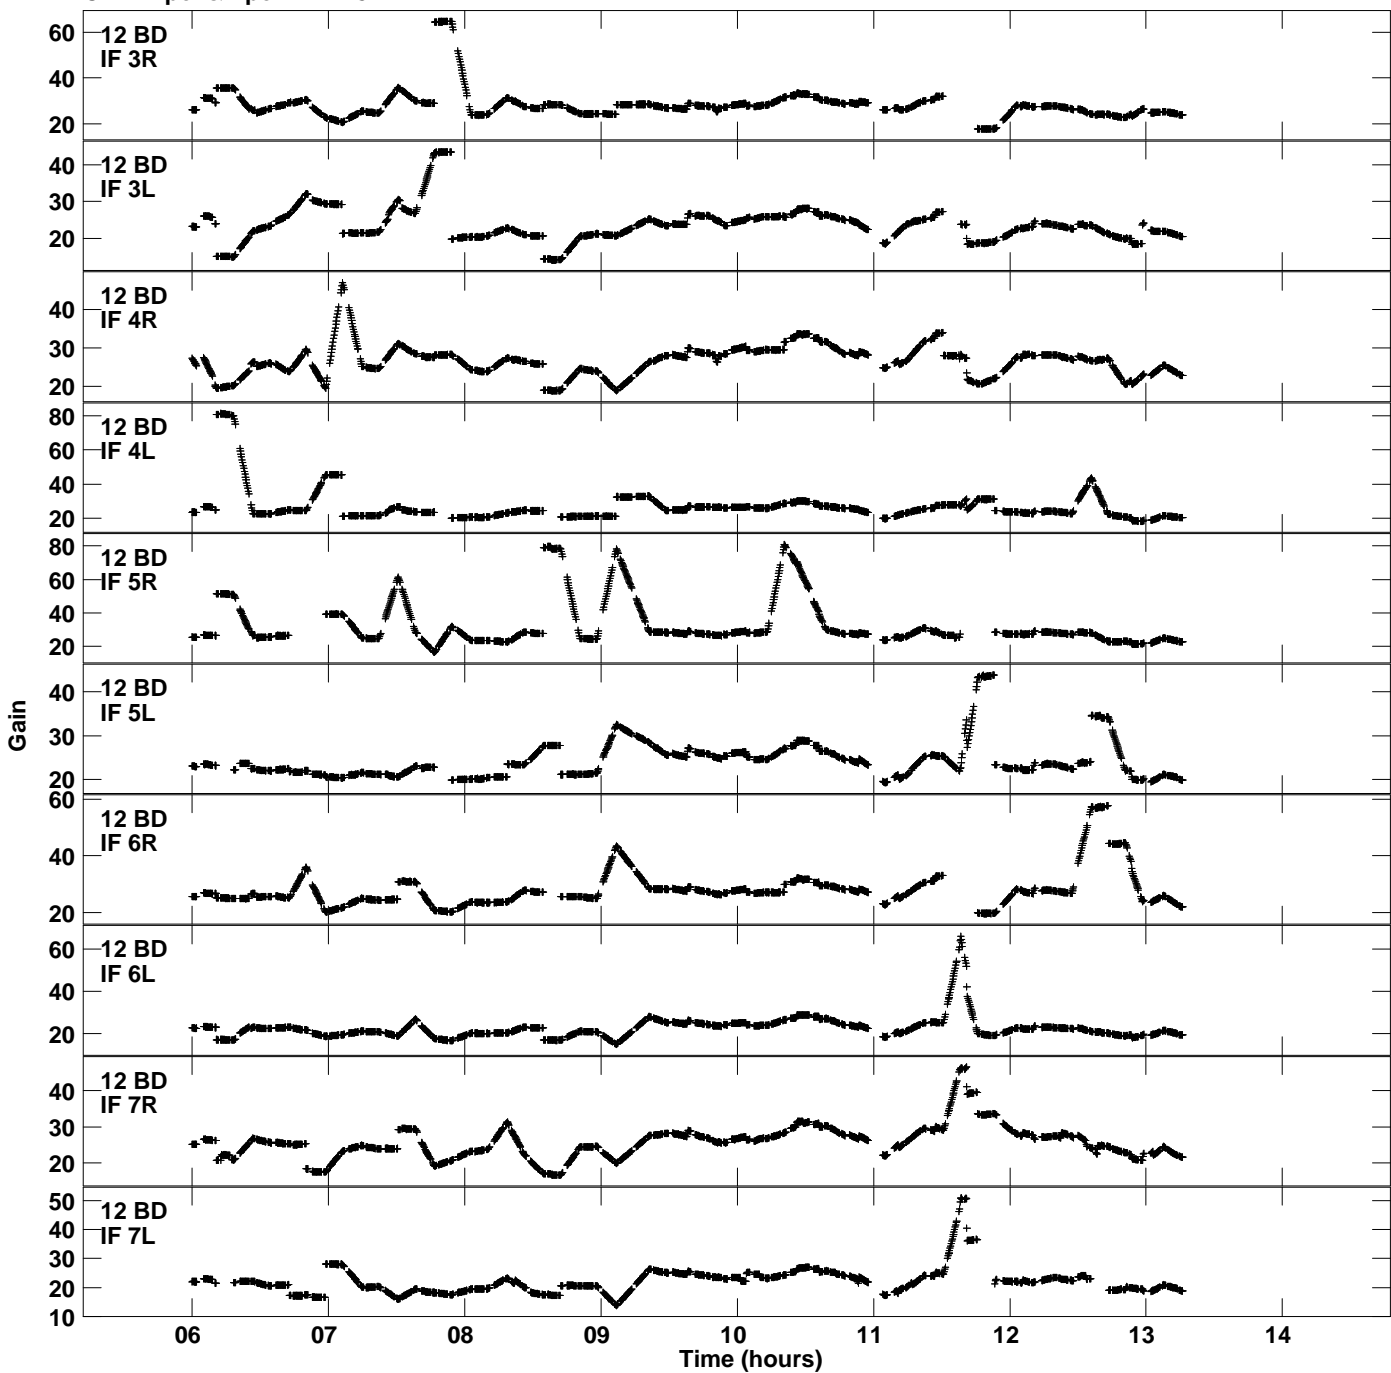

Plot file version 9 created 12-JAN-2021 19:46:46
Gain amp vs UTC time for EB074D.TMP.1
CL 4 Rpol & Lpol IF 1 - 8

Plot file version 10 created 12-JAN-2021 19:46:46
Gain amp vs UTC time for EB074D.TMP.1
CL 4 Rpol & Lpol IF 1 - 8

Plot file version 11 created 12-JAN-2021 19:46:46
Gain amp vs UTC time for EB074D.TMP.1
CL 4 Rpol & Lpol IF 1 - 8

Plot file version 12 created 12-JAN-2021 19:46:46
Gain amp vs UTC time for EB074D.TMP.1
CL 4 Rpol & Lpol IF 1 - 8

Plot file version 13 created 12-JAN-2021 19:46:46
 Gain amp vs UTC time for EB074D.TMP.1
 CL 4 Rpol & Lpol IF 1 - 8

Plot file version 14 created 12-JAN-2021 19:46:46
Gain amp vs UTC time for EB074D.TMP.1
CL 4 Rpol & Lpol IF 1 - 8

Plot file version 15 created 12-JAN-2021 19:46:46
Gain amp vs UTC time for EB074D.TMP.1
CL 4 Rpol & Lpol IF 1 - 8

Plot file version 16 created 12-JAN-2021 19:46:46
Gain amp vs UTC time for EB074D.TMP.1
CL 4 Rpol & Lpol IF 1 - 8