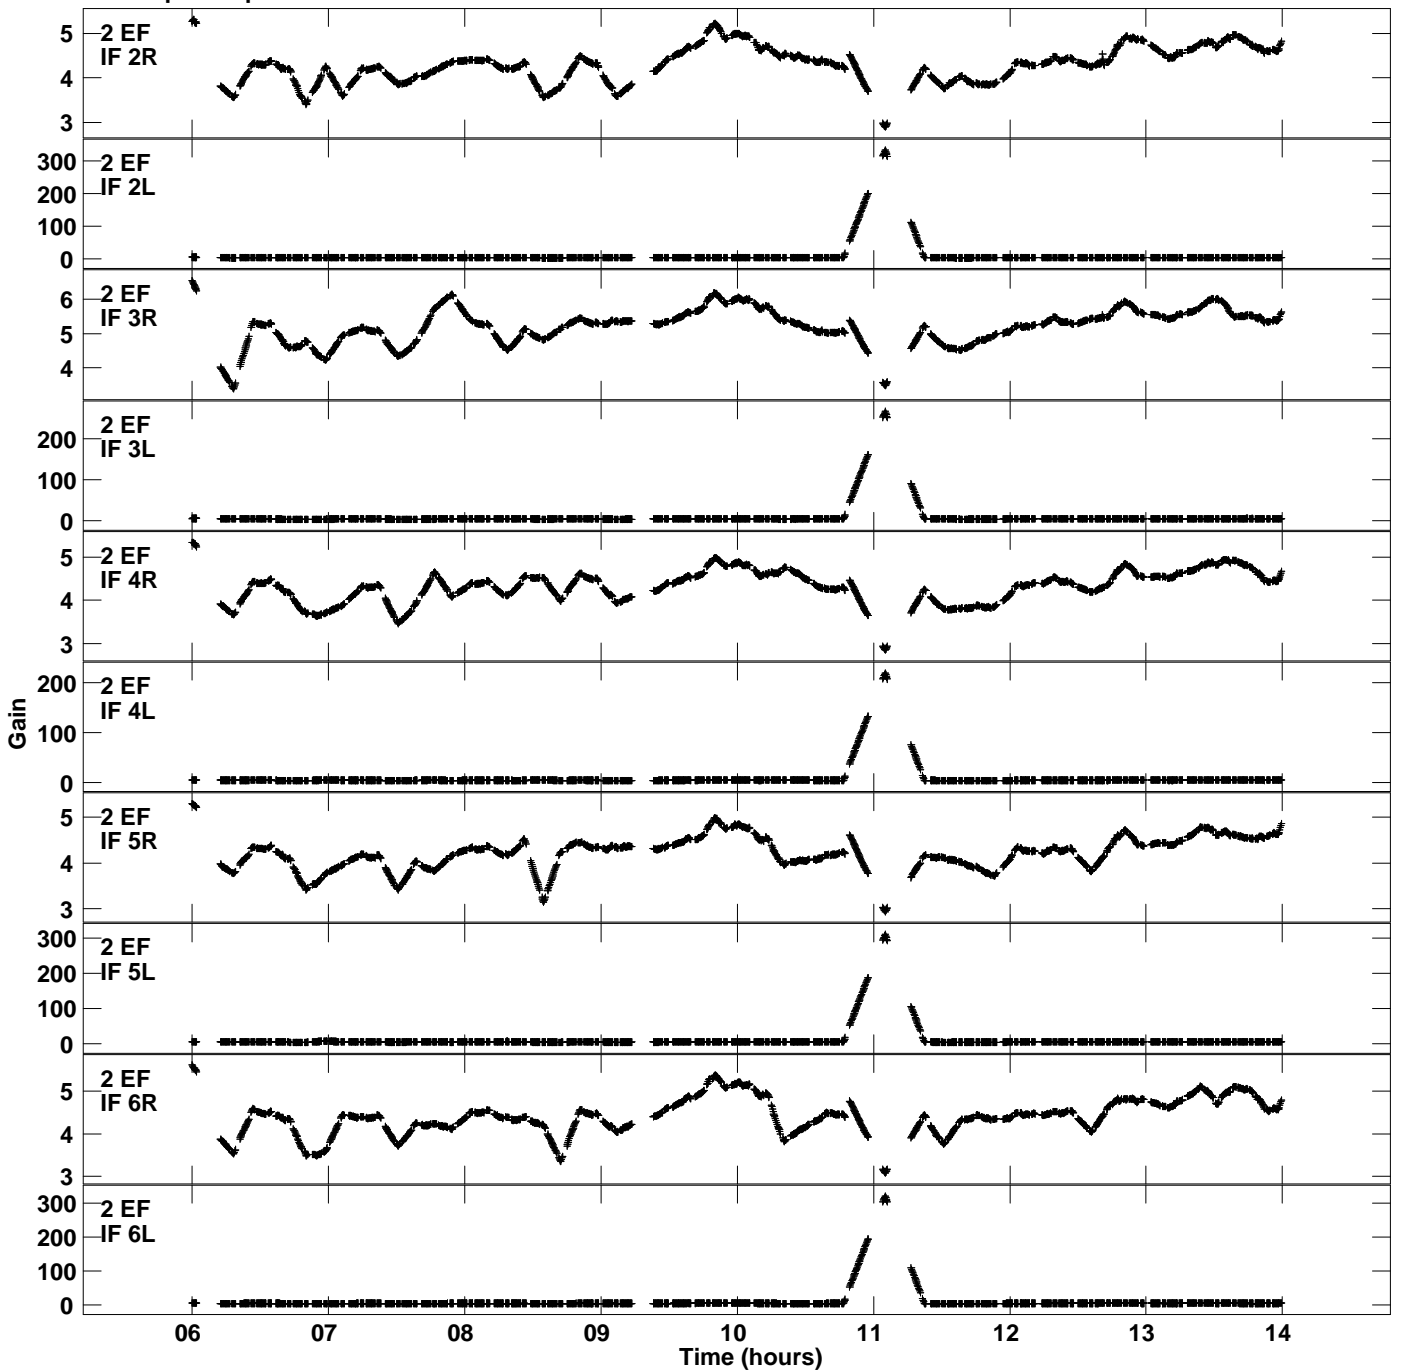

Plot file version 1 created 12-JAN-2021 19:46:46
Gain amp vs UTC time for EB074D.TMP.1
CL 4 Rpol & Lpol IF 1 - 8

Plot file version 2 created 12-JAN-2021 19:46:46
Gain amp vs UTC time for EB074D.TMP.1
CL 4 Rpol & Lpol IF 1 - 8

Plot file version 3 created 12-JAN-2021 19:46:46
Gain amp vs UTC time for EB074D.TMP.1
CL 4 Rpol & Lpol IF 1 - 8

Plot file version 4 created 12-JAN-2021 19:46:46
Gain amp vs UTC time for EB074D.TMP.1
CL 4 Rpol & Lpol IF 1 - 8

Plot file version 5 created 12-JAN-2021 19:46:46
Gain amp vs UTC time for EB074D.TMP.1
CL 4 Rpol & Lpol IF 1 - 8

Plot file version 6 created 12-JAN-2021 19:46:46
Gain amp vs UTC time for EB074D.TMP.1
CL 4 Rpol & Lpol IF 1 - 8

Plot file version 7 created 12-JAN-2021 19:46:46
Gain amp vs UTC time for EB074D.TMP.1
CL 4 Rpol & Lpol IF 1 - 8

Plot file version 8 created 12-JAN-2021 19:46:46
Gain amp vs UTC time for EB074D.TMP.1
CL 4 Rpol & Lpol IF 1 - 8