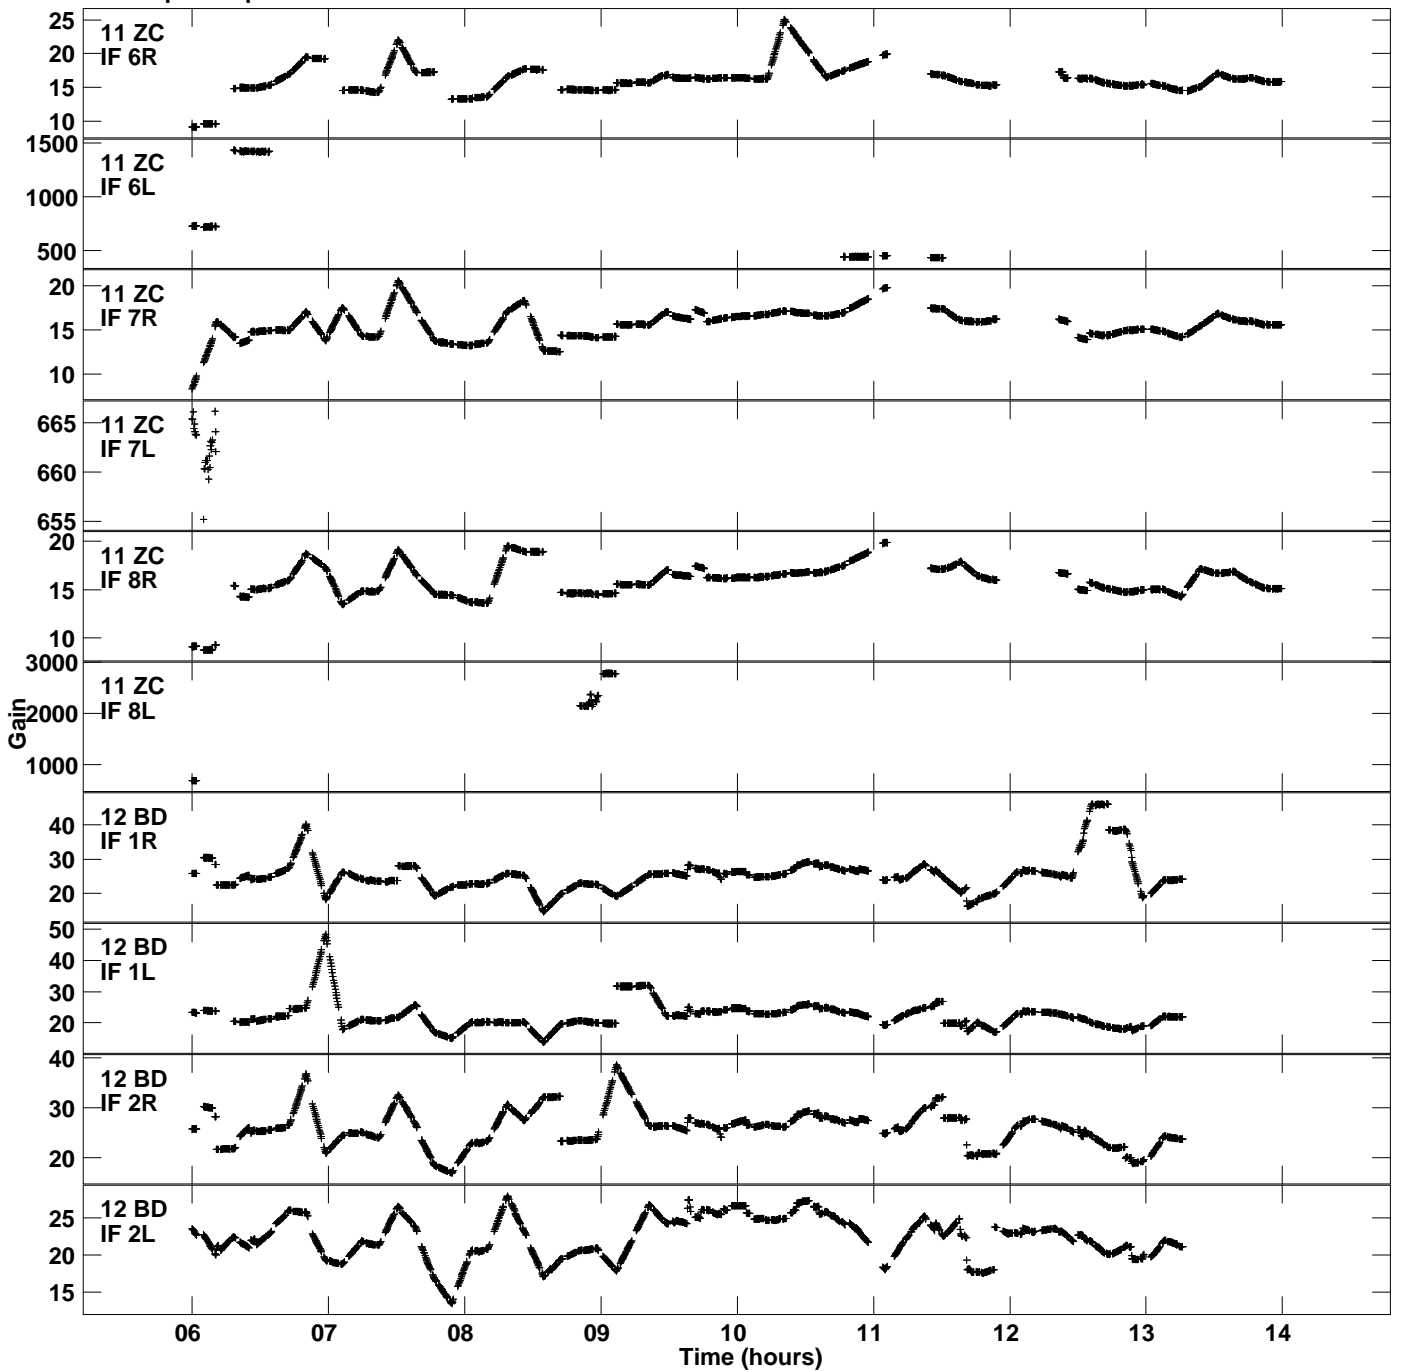

Plot file version 9 created 12-JAN-2021 19:46:46
Gain amp vs UTC time for EB074D.TMP.1
CL 4 Rpol & Lpol IF 1 - 8

Plot file version 10 created 12-JAN-2021 19:46:46
Gain amp vs UTC time for EB074D.TMP.1
CL 4 Rpol & Lpol IF 1 - 8

Plot file version 11 created 12-JAN-2021 19:46:46
Gain amp vs UTC time for EB074D.TMP.1
CL 4 Rpol & Lpol IF 1 - 8

Plot file version 12 created 12-JAN-2021 19:46:46
Gain amp vs UTC time for EB074D.TMP.1
CL 4 Rpol & Lpol IF 1 - 8

Plot file version 13 created 12-JAN-2021 19:46:46
 Gain amp vs UTC time for EB074D.TMP.1
 CL 4 Rpol & Lpol IF 1 - 8

Plot file version 14 created 12-JAN-2021 19:46:46
Gain amp vs UTC time for EB074D.TMP.1
CL 4 Rpol & Lpol IF 1 - 8

Plot file version 15 created 12-JAN-2021 19:46:46
Gain amp vs UTC time for EB074D.TMP.1
CL 4 Rpol & Lpol IF 1 - 8

Plot file version 16 created 12-JAN-2021 19:46:46
Gain amp vs UTC time for EB074D.TMP.1
CL 4 Rpol & Lpol IF 1 - 8