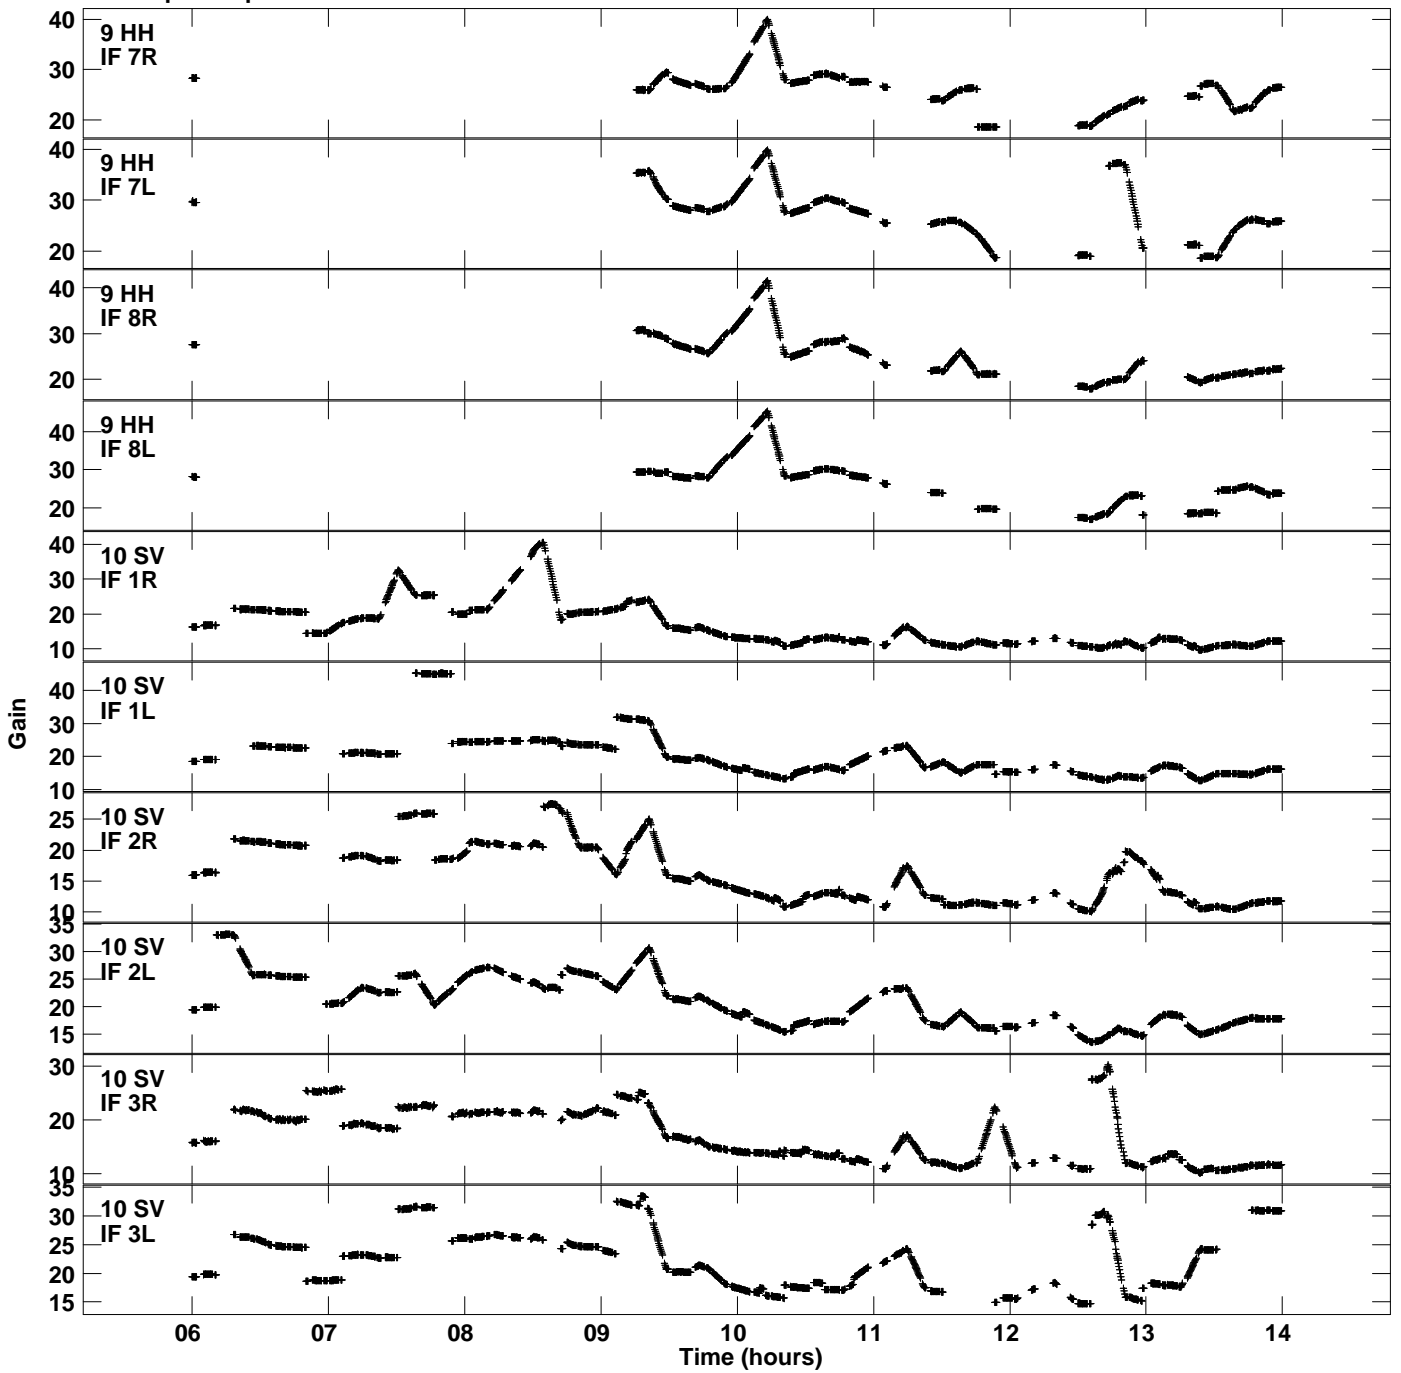

Plot file version 5 created 12-JAN-2021 19:46:46
Gain amp vs UTC time for EB074D.TMP.1
CL 4 Rpol & Lpol IF 1 - 8

Plot file version 6 created 12-JAN-2021 19:46:46
Gain amp vs UTC time for EB074D.TMP.1
CL 4 Rpol & Lpol IF 1 - 8

Plot file version 7 created 12-JAN-2021 19:46:46
Gain amp vs UTC time for EB074D.TMP.1
CL 4 Rpol & Lpol IF 1 - 8

Plot file version 8 created 12-JAN-2021 19:46:46
Gain amp vs UTC time for EB074D.TMP.1
CL 4 Rpol & Lpol IF 1 - 8

Plot file version 9 created 12-JAN-2021 19:46:46
Gain amp vs UTC time for EB074D.TMP.1
CL 4 Rpol & Lpol IF 1 - 8

Plot file version 10 created 12-JAN-2021 19:46:46
Gain amp vs UTC time for EB074D.TMP.1
CL 4 Rpol & Lpol IF 1 - 8

Plot file version 11 created 12-JAN-2021 19:46:46
Gain amp vs UTC time for EB074D.TMP.1
CL 4 Rpol & Lpol IF 1 - 8

Plot file version 12 created 12-JAN-2021 19:46:46
Gain amp vs UTC time for EB074D.TMP.1
CL 4 Rpol & Lpol IF 1 - 8