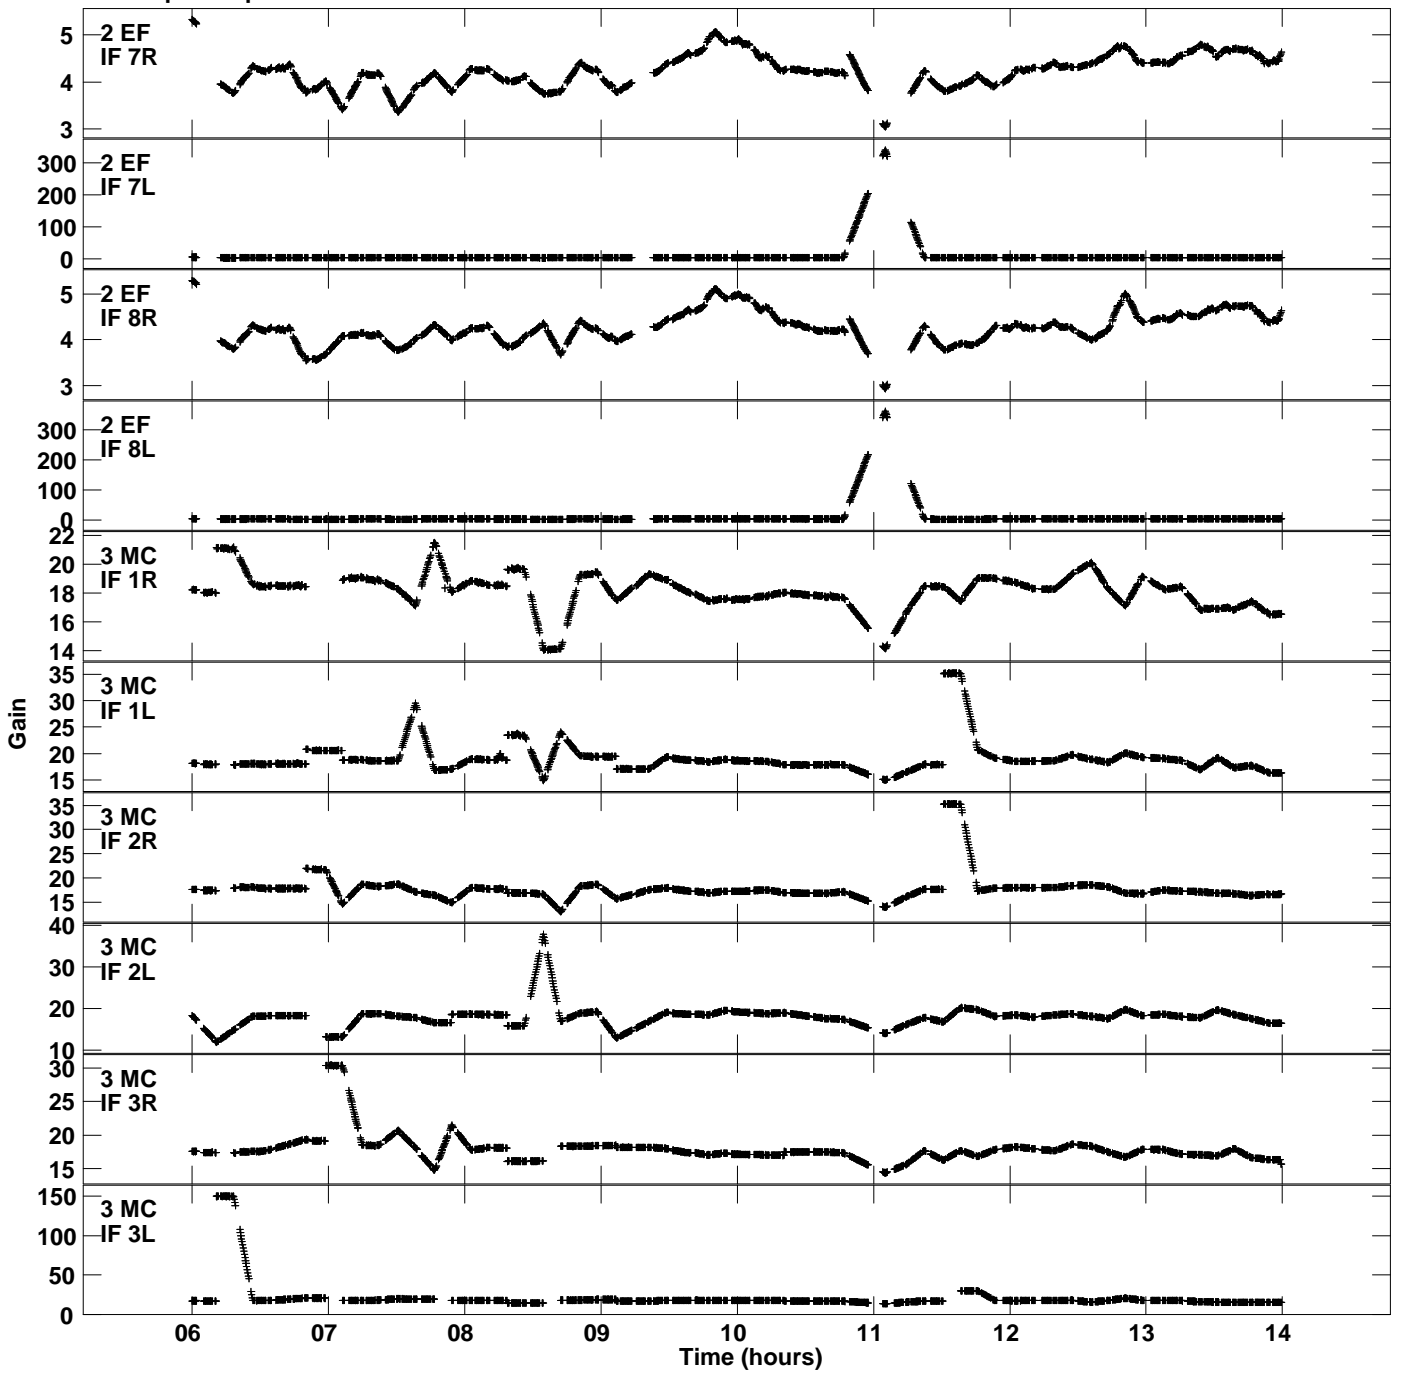

Plot file version 1 created 12-JAN-2021 19:46:46
Gain amp vs UTC time for EB074D.TMP.1
CL 4 Rpol & Lpol IF 1 - 8

Plot file version 2 created 12-JAN-2021 19:46:46
Gain amp vs UTC time for EB074D.TMP.1
CL 4 Rpol & Lpol IF 1 - 8

Plot file version 3 created 12-JAN-2021 19:46:46
Gain amp vs UTC time for EB074D.TMP.1
CL 4 Rpol & Lpol IF 1 - 8

Plot file version 4 created 12-JAN-2021 19:46:46
Gain amp vs UTC time for EB074D.TMP.1
CL 4 Rpol & Lpol IF 1 - 8

Plot file version 5 created 12-JAN-2021 19:46:46
Gain amp vs UTC time for EB074D.TMP.1
CL 4 Rpol & Lpol IF 1 - 8

Plot file version 6 created 12-JAN-2021 19:46:46
Gain amp vs UTC time for EB074D.TMP.1
CL 4 Rpol & Lpol IF 1 - 8

Plot file version 7 created 12-JAN-2021 19:46:46
Gain amp vs UTC time for EB074D.TMP.1
CL 4 Rpol & Lpol IF 1 - 8

Plot file version 8 created 12-JAN-2021 19:46:46
Gain amp vs UTC time for EB074D.TMP.1
CL 4 Rpol & Lpol IF 1 - 8