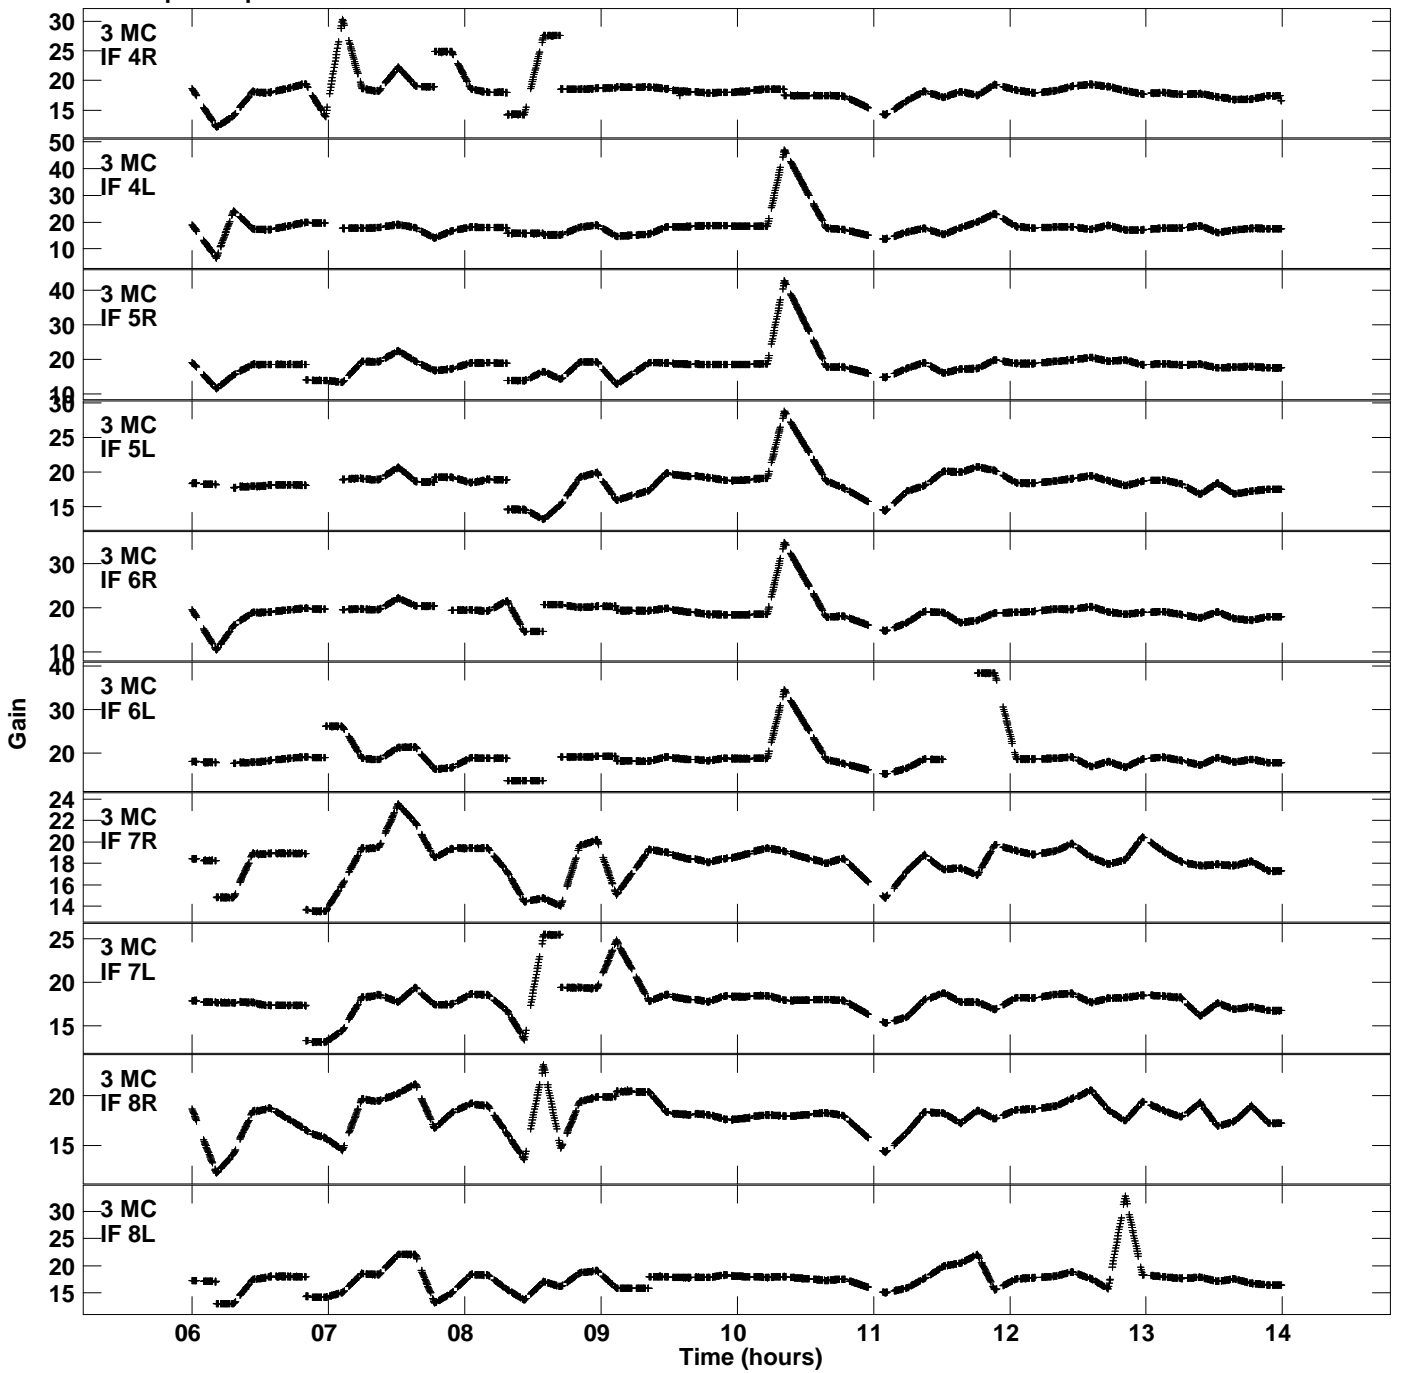

Plot file version 1 created 12-JAN-2021 19:46:46
Gain amp vs UTC time for EB074D.TMP.1
CL 4 Rpol & Lpol IF 1 - 8

Plot file version 2 created 12-JAN-2021 19:46:46
Gain amp vs UTC time for EB074D.TMP.1
CL 4 Rpol & Lpol IF 1 - 8

Plot file version 3 created 12-JAN-2021 19:46:46
Gain amp vs UTC time for EB074D.TMP.1
CL 4 Rpol & Lpol IF 1 - 8

Plot file version 4 created 12-JAN-2021 19:46:46
Gain amp vs UTC time for EB074D.TMP.1
CL 4 Rpol & Lpol IF 1 - 8

Plot file version 5 created 12-JAN-2021 19:46:46
Gain amp vs UTC time for EB074D.TMP.1
CL 4 Rpol & Lpol IF 1 - 8

Plot file version 6 created 12-JAN-2021 19:46:46
Gain amp vs UTC time for EB074D.TMP.1
CL 4 Rpol & Lpol IF 1 - 8

Plot file version 7 created 12-JAN-2021 19:46:46
Gain amp vs UTC time for EB074D.TMP.1
CL 4 Rpol & Lpol IF 1 - 8

Plot file version 8 created 12-JAN-2021 19:46:46
Gain amp vs UTC time for EB074D.TMP.1
CL 4 Rpol & Lpol IF 1 - 8