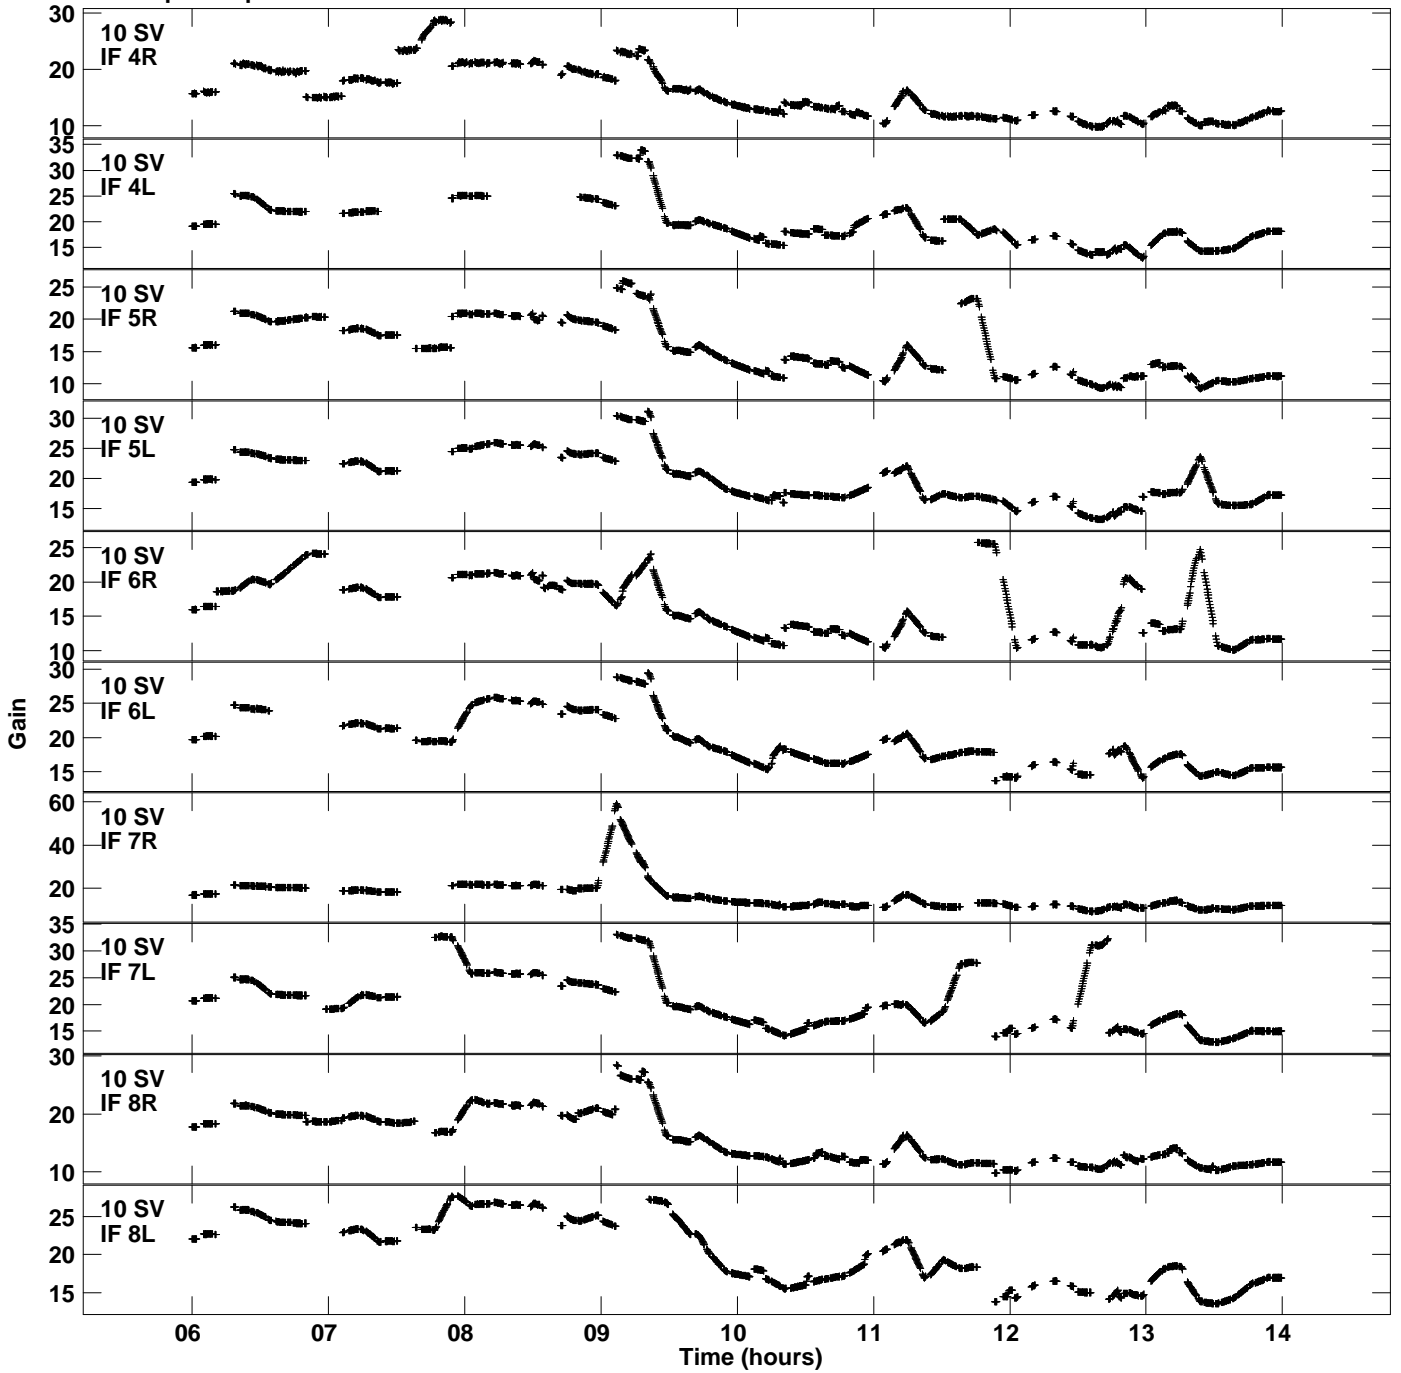

Plot file version 7 created 12-JAN-2021 19:46:46
Gain amp vs UTC time for EB074D.TMP.1
CL 4 Rpol & Lpol IF 1 - 8

Plot file version 8 created 12-JAN-2021 19:46:46
Gain amp vs UTC time for EB074D.TMP.1
CL 4 Rpol & Lpol IF 1 - 8

Plot file version 9 created 12-JAN-2021 19:46:46
Gain amp vs UTC time for EB074D.TMP.1
CL 4 Rpol & Lpol IF 1 - 8

Plot file version 10 created 12-JAN-2021 19:46:46
Gain amp vs UTC time for EB074D.TMP.1
CL 4 Rpol & Lpol IF 1 - 8

Plot file version 11 created 12-JAN-2021 19:46:46
Gain amp vs UTC time for EB074D.TMP.1
CL 4 Rpol & Lpol IF 1 - 8

Plot file version 12 created 12-JAN-2021 19:46:46
Gain amp vs UTC time for EB074D.TMP.1
CL 4 Rpol & Lpol IF 1 - 8

Plot file version 13 created 12-JAN-2021 19:46:46
 Gain amp vs UTC time for EB074D.TMP.1
 CL 4 Rpol & Lpol IF 1 - 8

Plot file version 14 created 12-JAN-2021 19:46:46
Gain amp vs UTC time for EB074D.TMP.1
CL 4 Rpol & Lpol IF 1 - 8