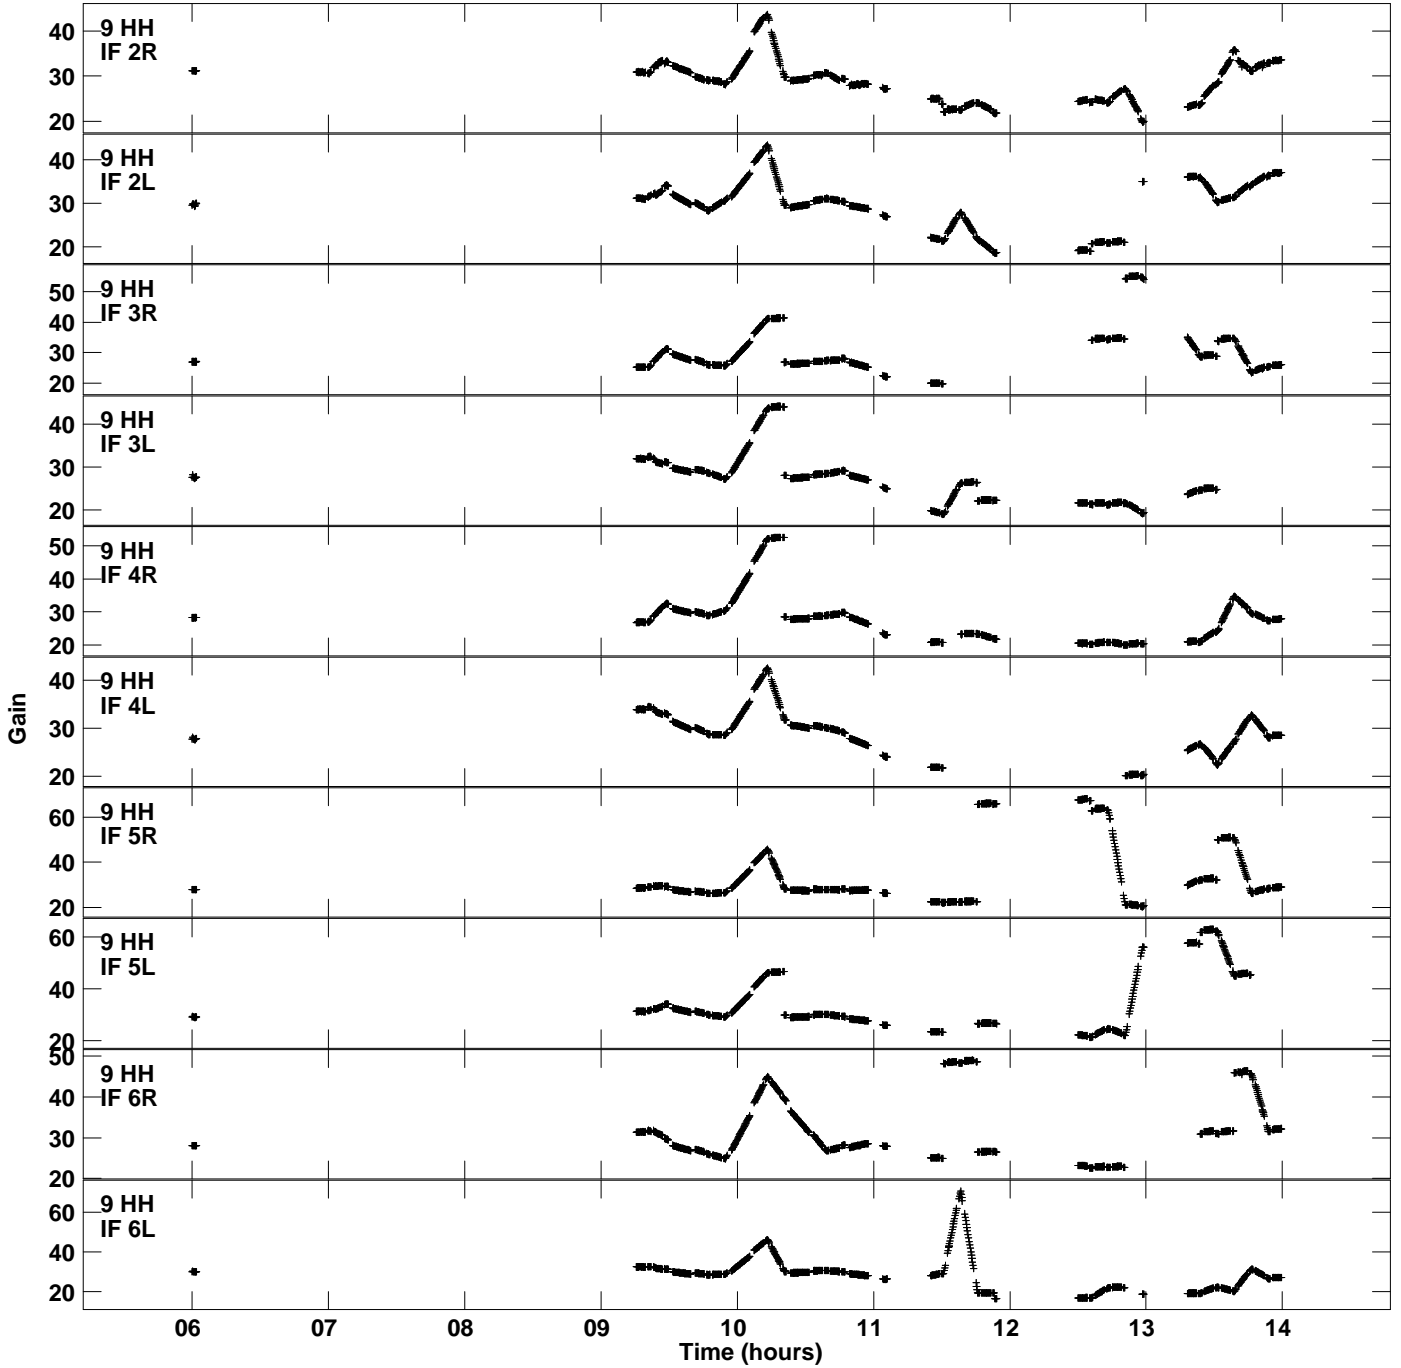

Plot file version 5 created 12-JAN-2021 19:46:46
Gain amp vs UTC time for EB074D.TMP.1
CL 4 Rpol & Lpol IF 1 - 8

Plot file version 6 created 12-JAN-2021 19:46:46
Gain amp vs UTC time for EB074D.TMP.1
CL 4 Rpol & Lpol IF 1 - 8

Plot file version 7 created 12-JAN-2021 19:46:46
Gain amp vs UTC time for EB074D.TMP.1
CL 4 Rpol & Lpol IF 1 - 8

Plot file version 8 created 12-JAN-2021 19:46:46
Gain amp vs UTC time for EB074D.TMP.1
CL 4 Rpol & Lpol IF 1 - 8

Plot file version 9 created 12-JAN-2021 19:46:46
Gain amp vs UTC time for EB074D.TMP.1
CL 4 Rpol & Lpol IF 1 - 8

Plot file version 10 created 12-JAN-2021 19:46:46
Gain amp vs UTC time for EB074D.TMP.1
CL 4 Rpol & Lpol IF 1 - 8

Plot file version 11 created 12-JAN-2021 19:46:46
Gain amp vs UTC time for EB074D.TMP.1
CL 4 Rpol & Lpol IF 1 - 8

Plot file version 12 created 12-JAN-2021 19:46:46
Gain amp vs UTC time for EB074D.TMP.1
CL 4 Rpol & Lpol IF 1 - 8