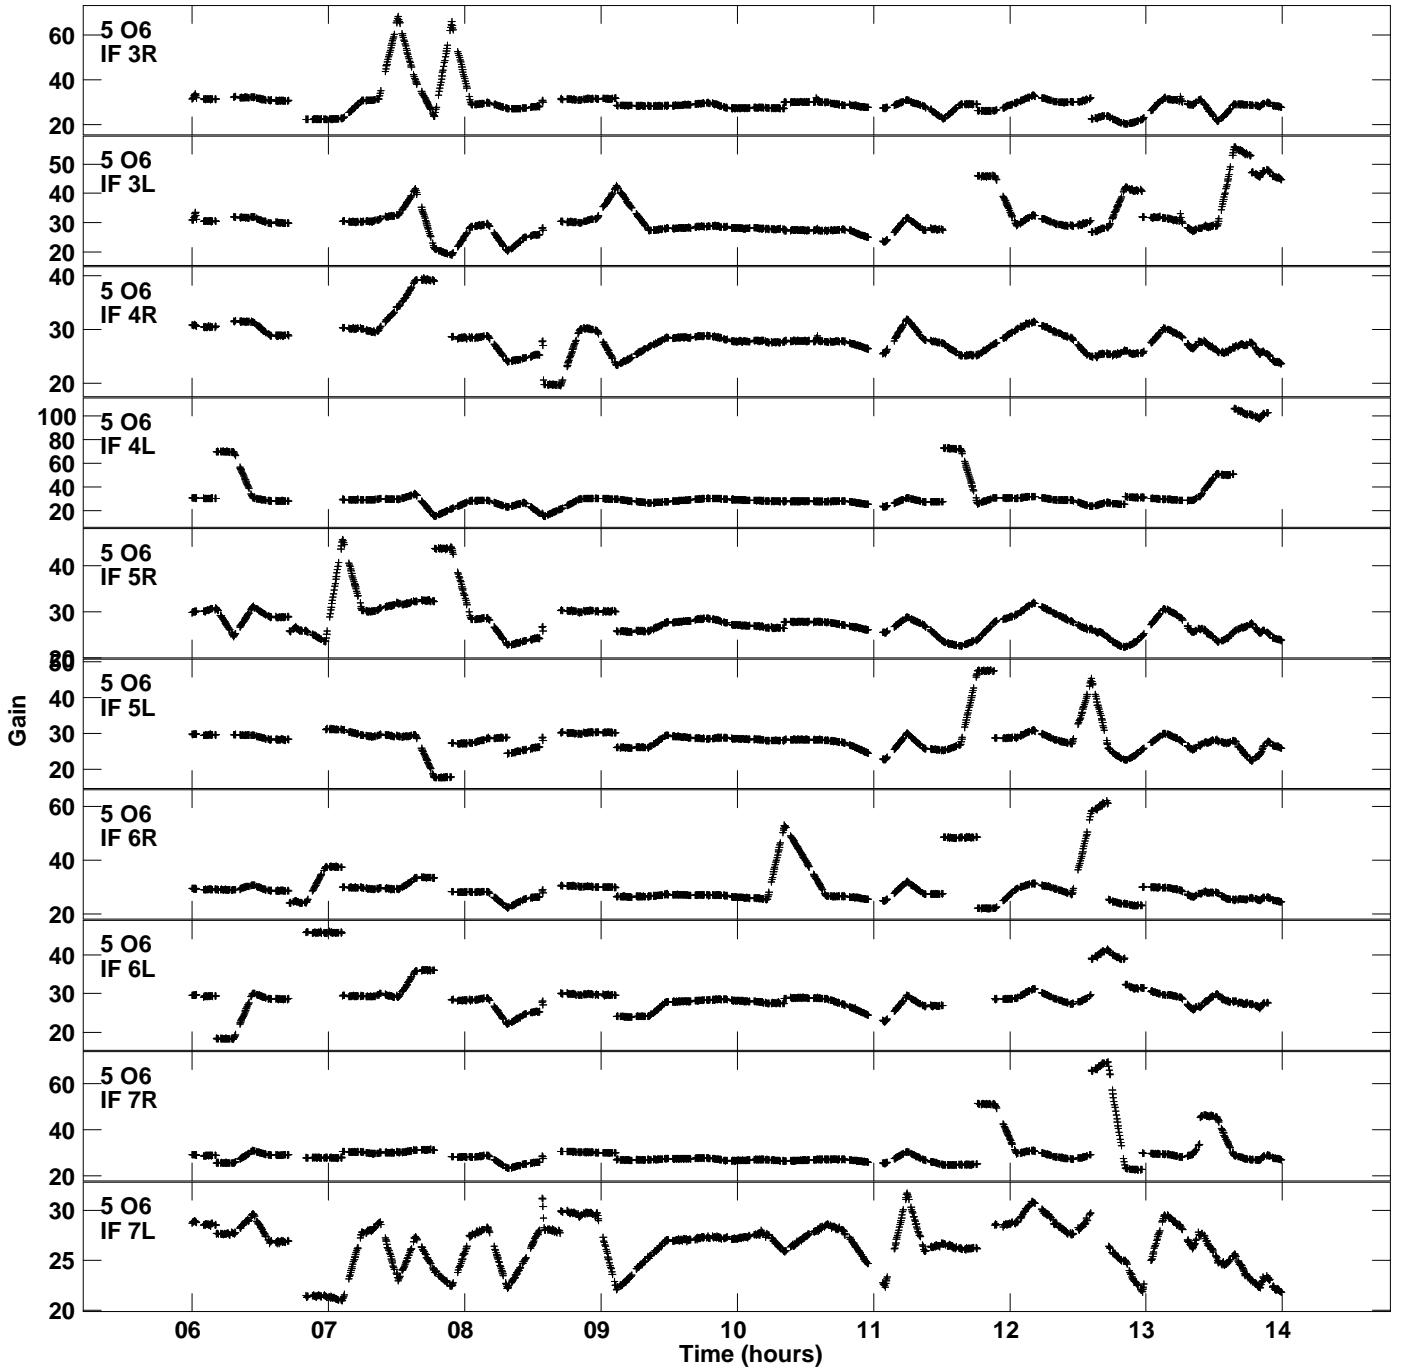

Plot file version 1 created 12-JAN-2021 19:46:46
Gain amp vs UTC time for EB074D.TMP.1
CL 4 Rpol & Lpol IF 1 - 8

Plot file version 2 created 12-JAN-2021 19:46:46
Gain amp vs UTC time for EB074D.TMP.1
CL 4 Rpol & Lpol IF 1 - 8

Plot file version 3 created 12-JAN-2021 19:46:46
Gain amp vs UTC time for EB074D.TMP.1
CL 4 Rpol & Lpol IF 1 - 8

Plot file version 4 created 12-JAN-2021 19:46:46
Gain amp vs UTC time for EB074D.TMP.1
CL 4 Rpol & Lpol IF 1 - 8

Plot file version 5 created 12-JAN-2021 19:46:46
Gain amp vs UTC time for EB074D.TMP.1
CL 4 Rpol & Lpol IF 1 - 8

Plot file version 6 created 12-JAN-2021 19:46:46
Gain amp vs UTC time for EB074D.TMP.1
CL 4 Rpol & Lpol IF 1 - 8

Plot file version 7 created 12-JAN-2021 19:46:46
Gain amp vs UTC time for EB074D.TMP.1
CL 4 Rpol & Lpol IF 1 - 8

Plot file version 8 created 12-JAN-2021 19:46:46
Gain amp vs UTC time for EB074D.TMP.1
CL 4 Rpol & Lpol IF 1 - 8