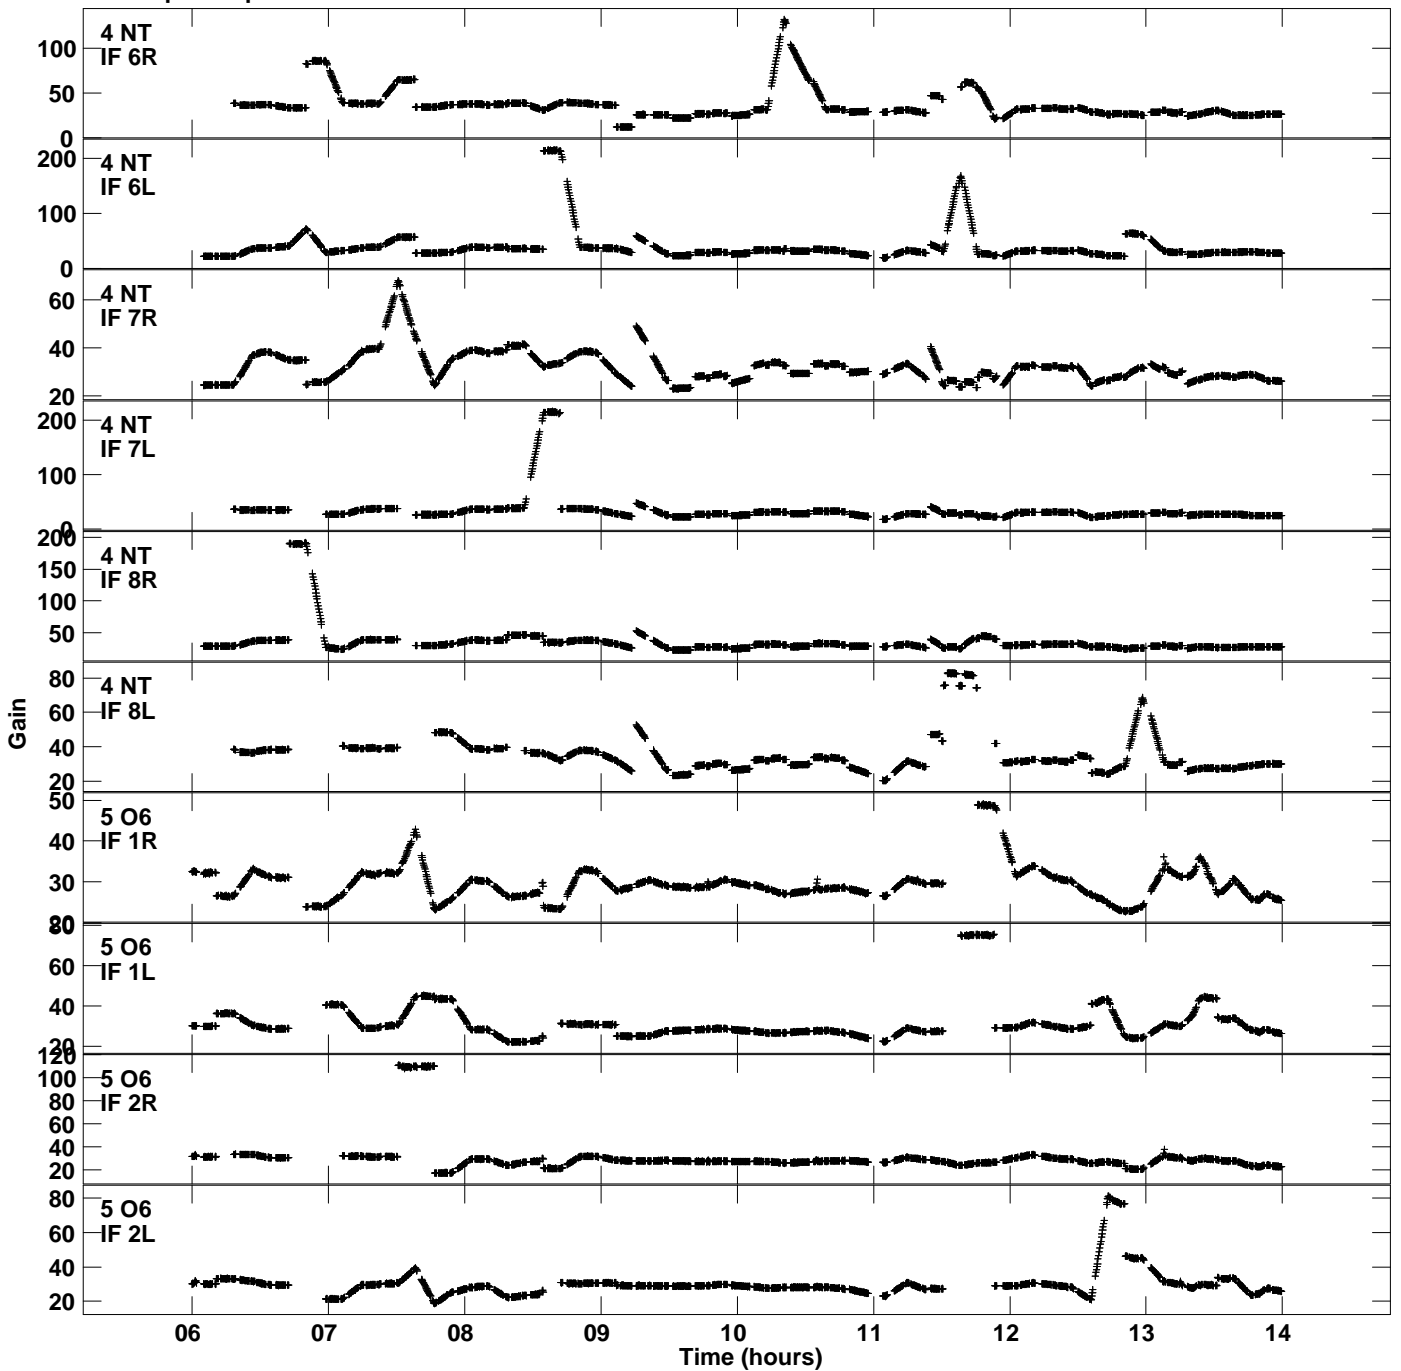

Plot file version 3 created 12-JAN-2021 19:46:46
Gain amp vs UTC time for EB074D.TMP.1
CL 4 Rpol & Lpol IF 1 - 8

Plot file version 4 created 12-JAN-2021 19:46:46
Gain amp vs UTC time for EB074D.TMP.1
CL 4 Rpol & Lpol IF 1 - 8

Plot file version 5 created 12-JAN-2021 19:46:46
Gain amp vs UTC time for EB074D.TMP.1
CL 4 Rpol & Lpol IF 1 - 8

Plot file version 6 created 12-JAN-2021 19:46:46
Gain amp vs UTC time for EB074D.TMP.1
CL 4 Rpol & Lpol IF 1 - 8

Plot file version 7 created 12-JAN-2021 19:46:46
Gain amp vs UTC time for EB074D.TMP.1
CL 4 Rpol & Lpol IF 1 - 8

Plot file version 8 created 12-JAN-2021 19:46:46
Gain amp vs UTC time for EB074D.TMP.1
CL 4 Rpol & Lpol IF 1 - 8

Plot file version 9 created 12-JAN-2021 19:46:46
Gain amp vs UTC time for EB074D.TMP.1
CL 4 Rpol & Lpol IF 1 - 8

Plot file version 10 created 12-JAN-2021 19:46:46
Gain amp vs UTC time for EB074D.TMP.1
CL 4 Rpol & Lpol IF 1 - 8