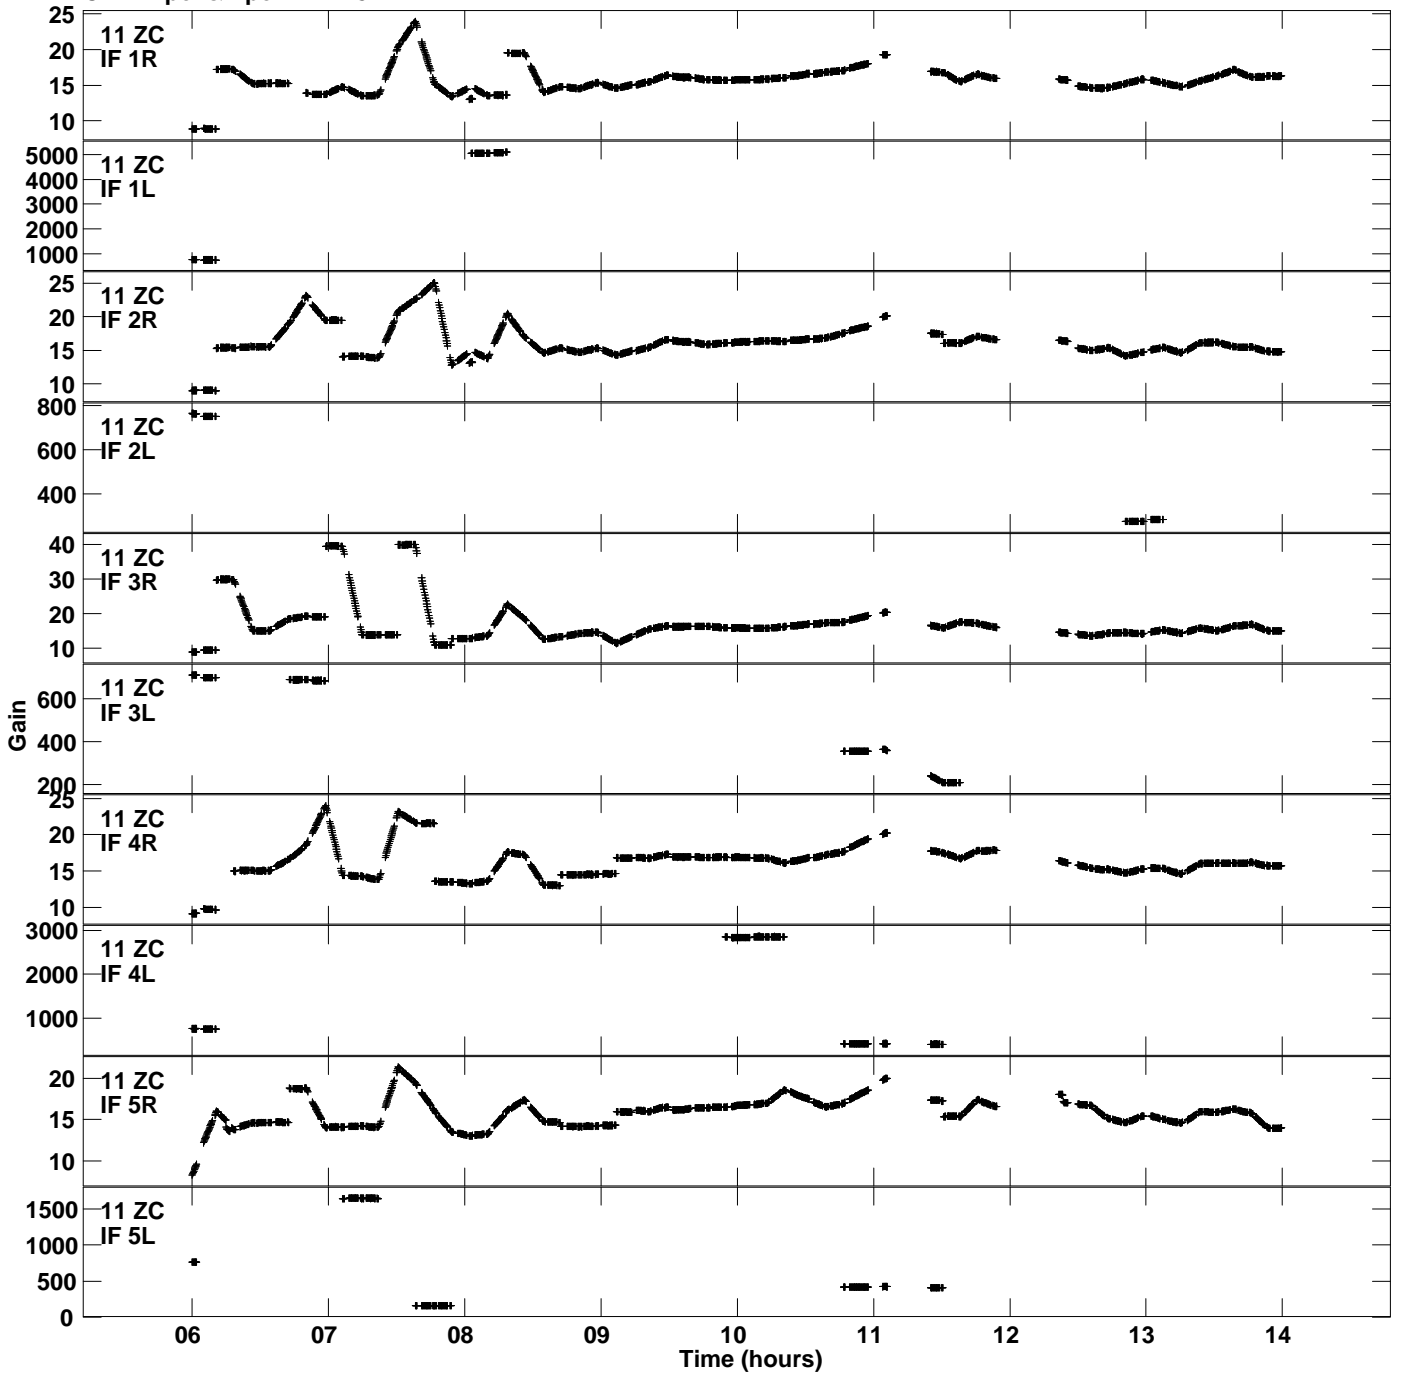

Plot file version 7 created 12-JAN-2021 19:46:46
Gain amp vs UTC time for EB074D.TMP.1
CL 4 Rpol & Lpol IF 1 - 8

Plot file version 8 created 12-JAN-2021 19:46:46
Gain amp vs UTC time for EB074D.TMP.1
CL 4 Rpol & Lpol IF 1 - 8

Plot file version 9 created 12-JAN-2021 19:46:46
Gain amp vs UTC time for EB074D.TMP.1
CL 4 Rpol & Lpol IF 1 - 8

Plot file version 10 created 12-JAN-2021 19:46:46
Gain amp vs UTC time for EB074D.TMP.1
CL 4 Rpol & Lpol IF 1 - 8

Plot file version 11 created 12-JAN-2021 19:46:46
Gain amp vs UTC time for EB074D.TMP.1
CL 4 Rpol & Lpol IF 1 - 8

Plot file version 12 created 12-JAN-2021 19:46:46
Gain amp vs UTC time for EB074D.TMP.1
CL 4 Rpol & Lpol IF 1 - 8

Plot file version 13 created 12-JAN-2021 19:46:46
 Gain amp vs UTC time for EB074D.TMP.1
 CL 4 Rpol & Lpol IF 1 - 8

Plot file version 14 created 12-JAN-2021 19:46:46
Gain amp vs UTC time for EB074D.TMP.1
CL 4 Rpol & Lpol IF 1 - 8