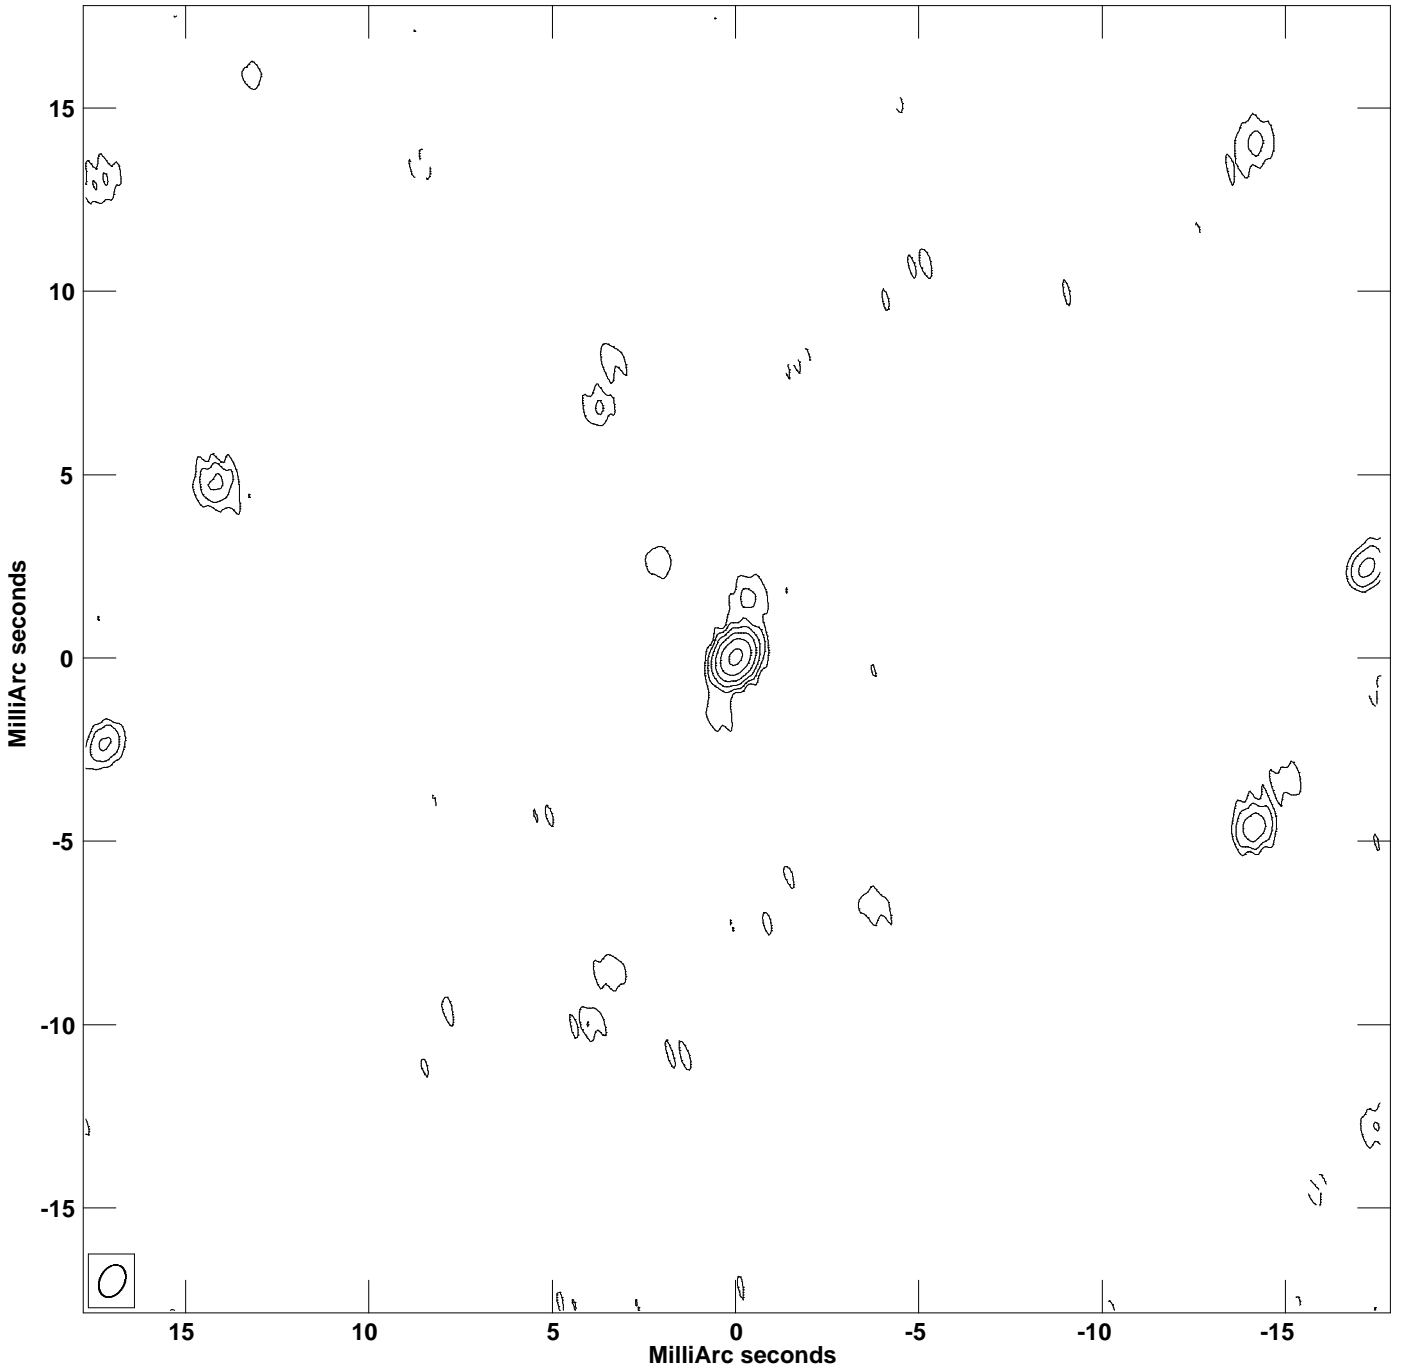

PLot file version 1 created 21-JAN-2021 23:02:23
CONT: 0234+285 IPOL 22234.204 MHz 0234+285.ICL001.3

Center at RA 02 37 52.40567650 DEC 28 48 08.9899880
Cont peak brightness = 4.4264E-01 JY/BEAM
Levs = 4.426E-03 * (-2.63, 2.635, 5.269, 10.54, 21.08, 42.15, 84.31)