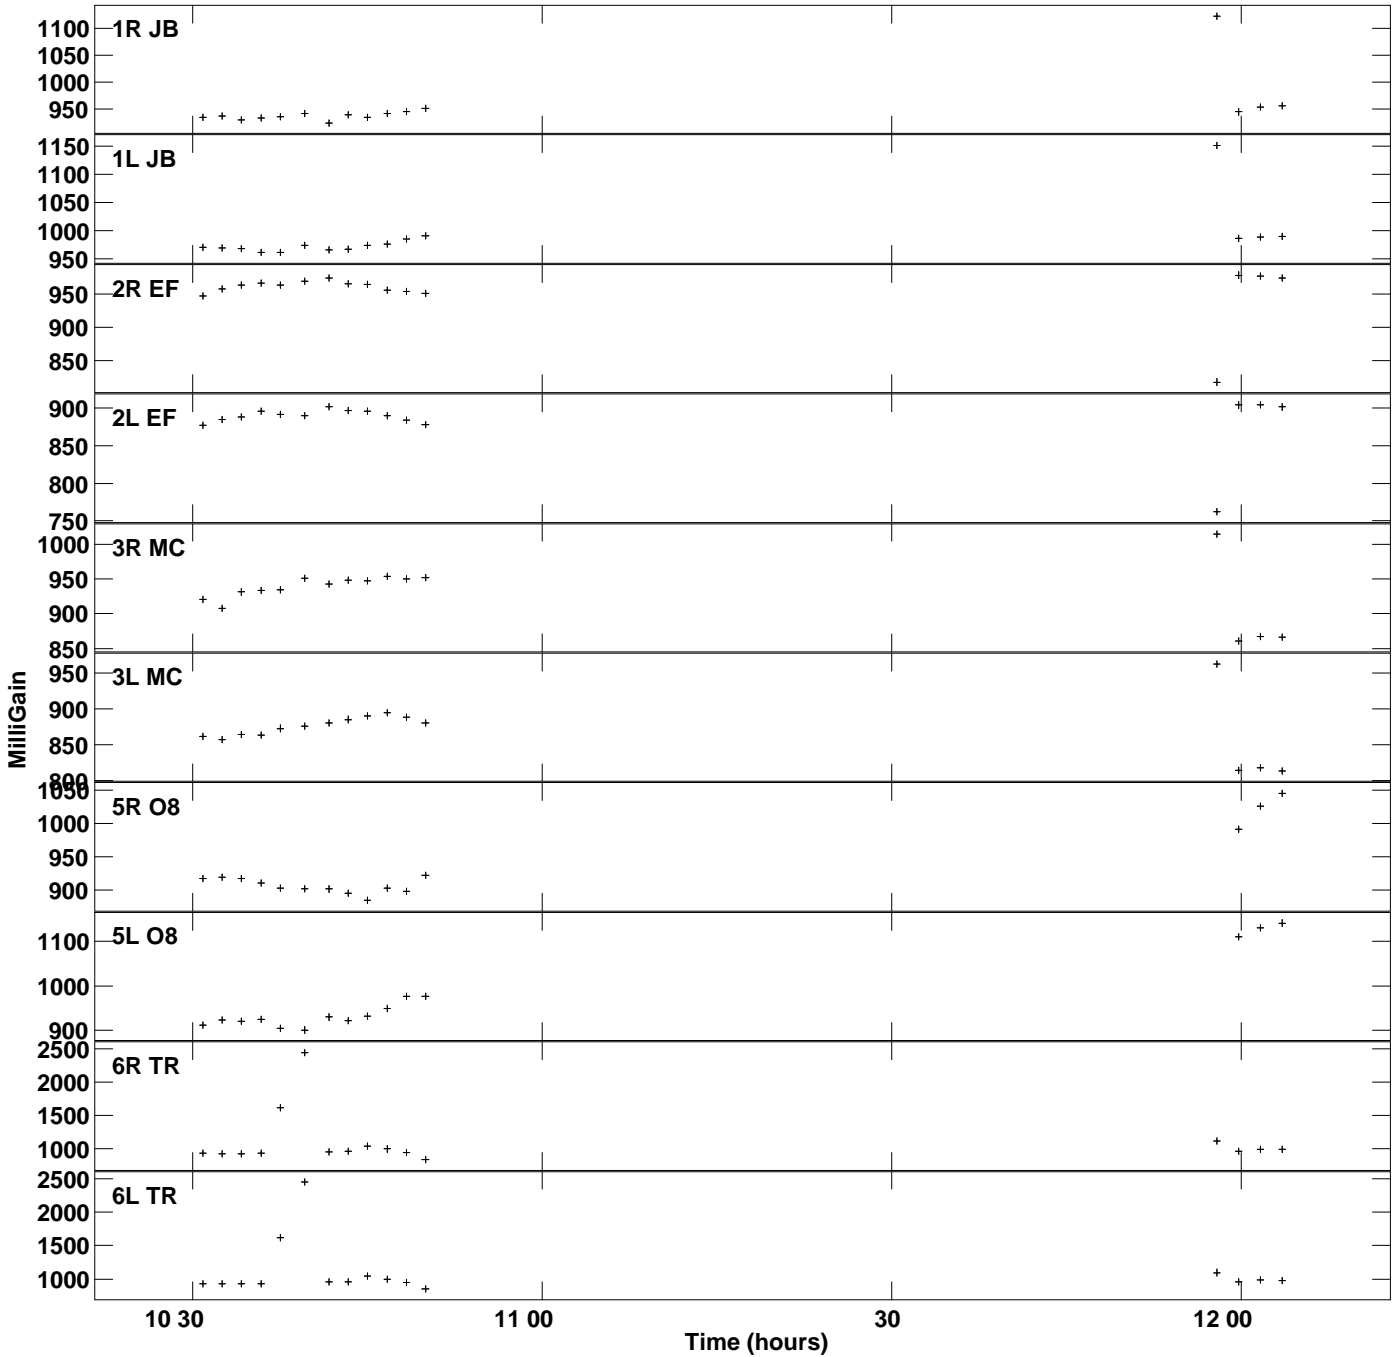

Plot file version 1 created 22-DEC-2020 17:26:53
 Gain amp vs UTC time for 3C345.MULTI.1
 SN 2 Rpol & Lpol IF 1

Plot file version 2 created 22-DEC-2020 17:26:53
Gain amp vs UTC time for 3C345.MULTI.1
SN 2 Rpol & Lpol IF 1

Plot file version 3 created 22-DEC-2020 17:26:53
Gain amp vs UTC time for 3C345.MULTI.1
SN 2 Rpol & Lpol IF 1