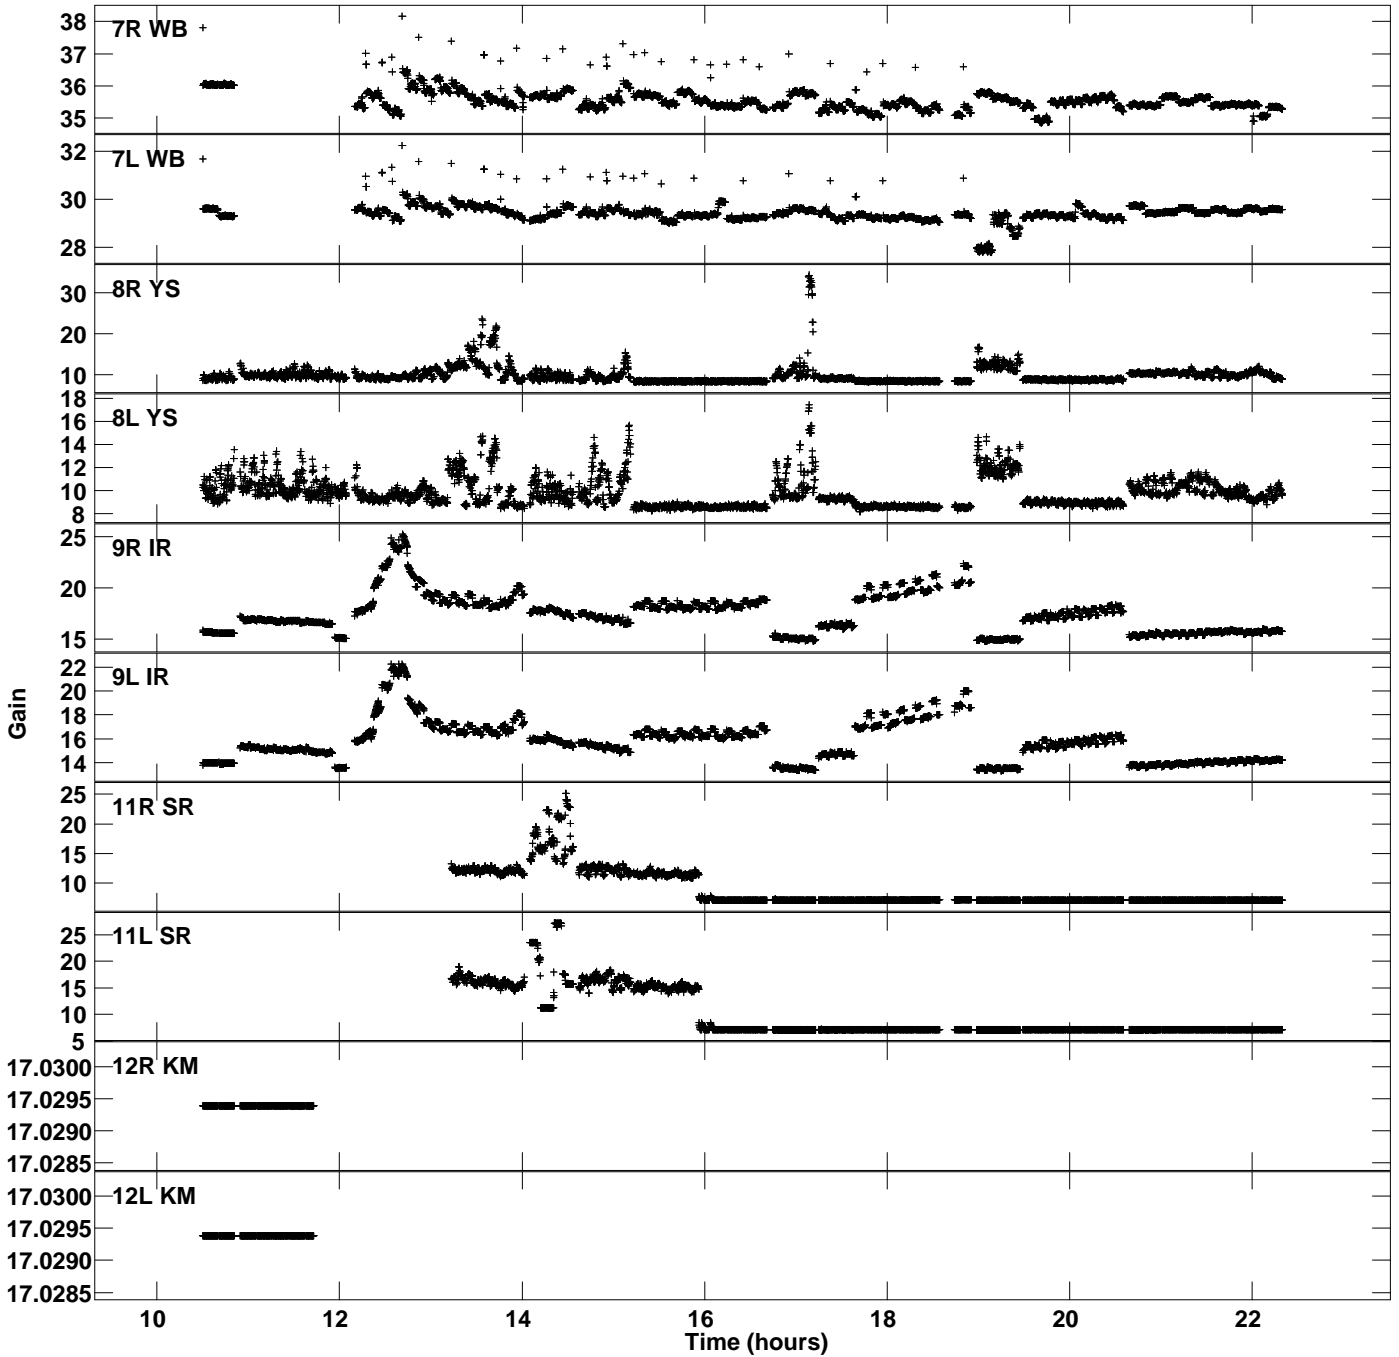

Plot file version 1 created 22-DEC-2020 03:56:58
Gain amp vs UTC time for EB079_2.UVDATA.1
CL 2 Rpol & Lpol IF 1

Plot file version 2 created 22-DEC-2020 03:56:58
Gain amp vs UTC time for EB079_2.UVDATA.1
CL 2 Rpol & Lpol IF 1

Plot file version 3 created 22-DEC-2020 03:56:58
Gain amp vs UTC time for EB079_2.UVDATA.1
CL 2 Rpol & Lpol IF 1