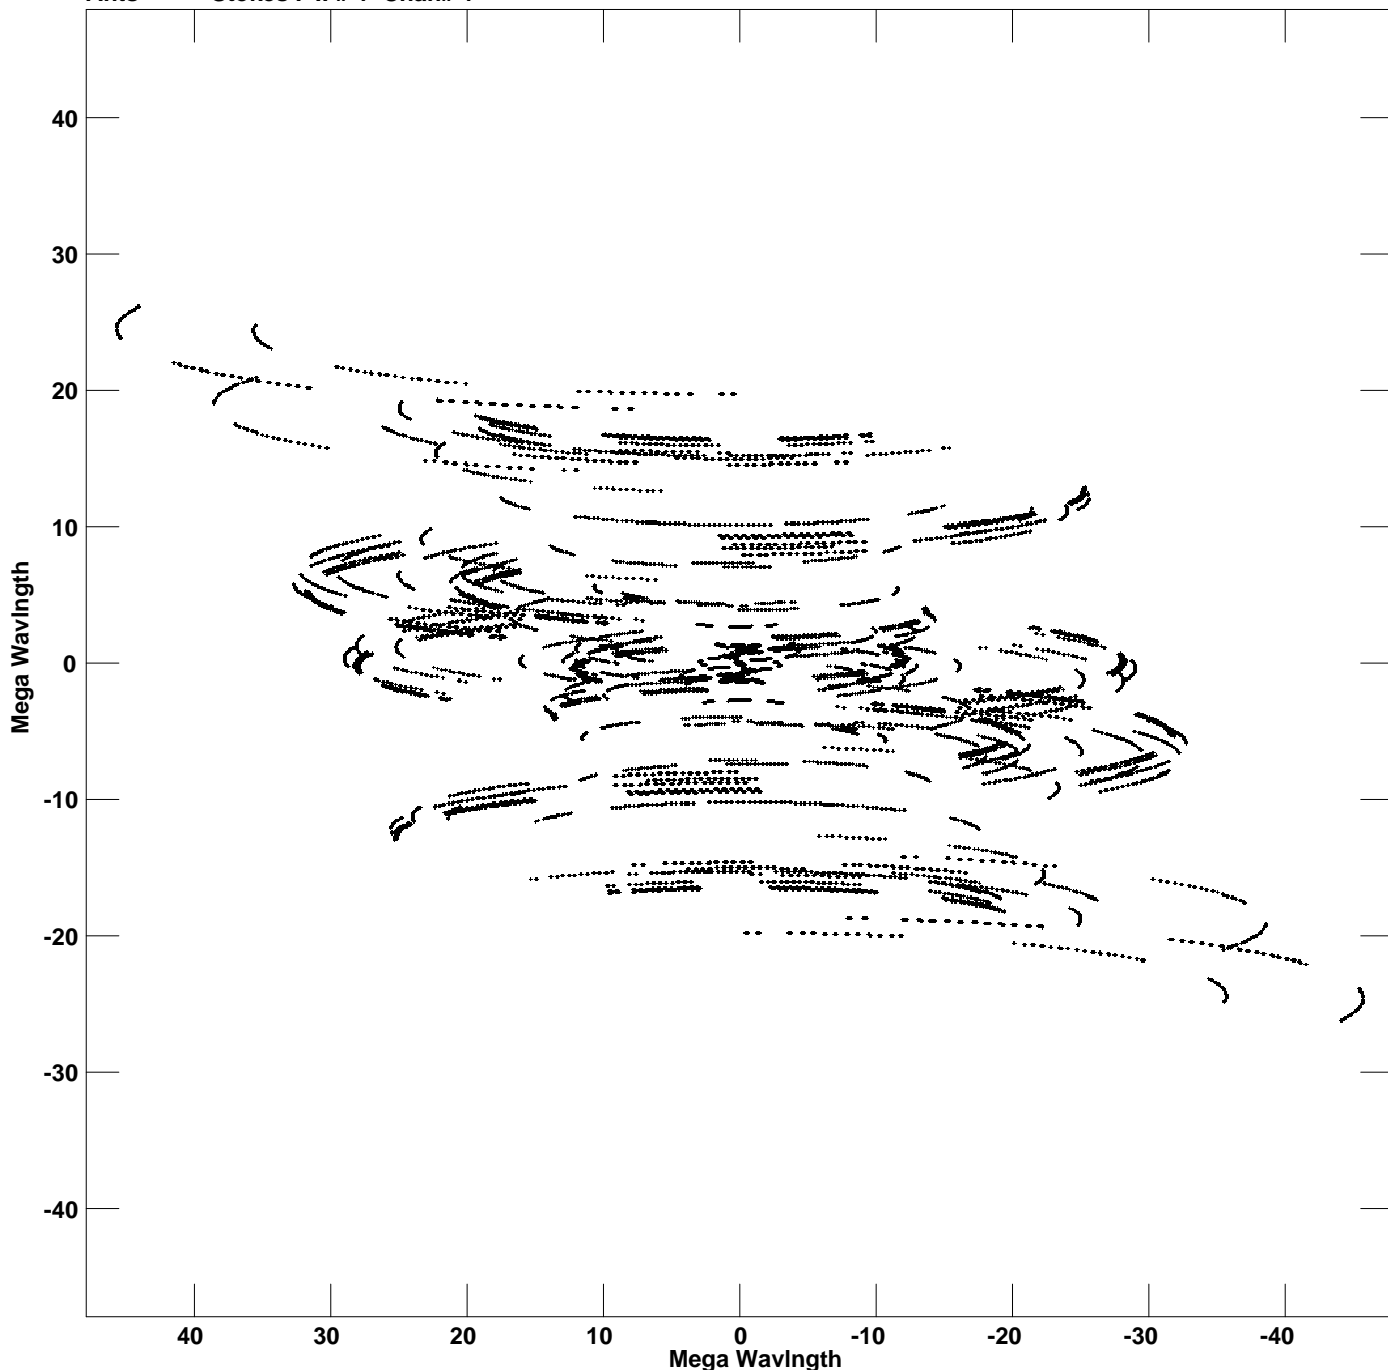

Plot file version 1 created 22-DEC-2020 17:27:49  
V vs U for J1825-0737.MULTI.1 Source:J1825-0737  
Ants \* - \* Stokes I IF# 1 Chan# 1

Freq = 6.0298 GHz, Bw = 4.000 MHz