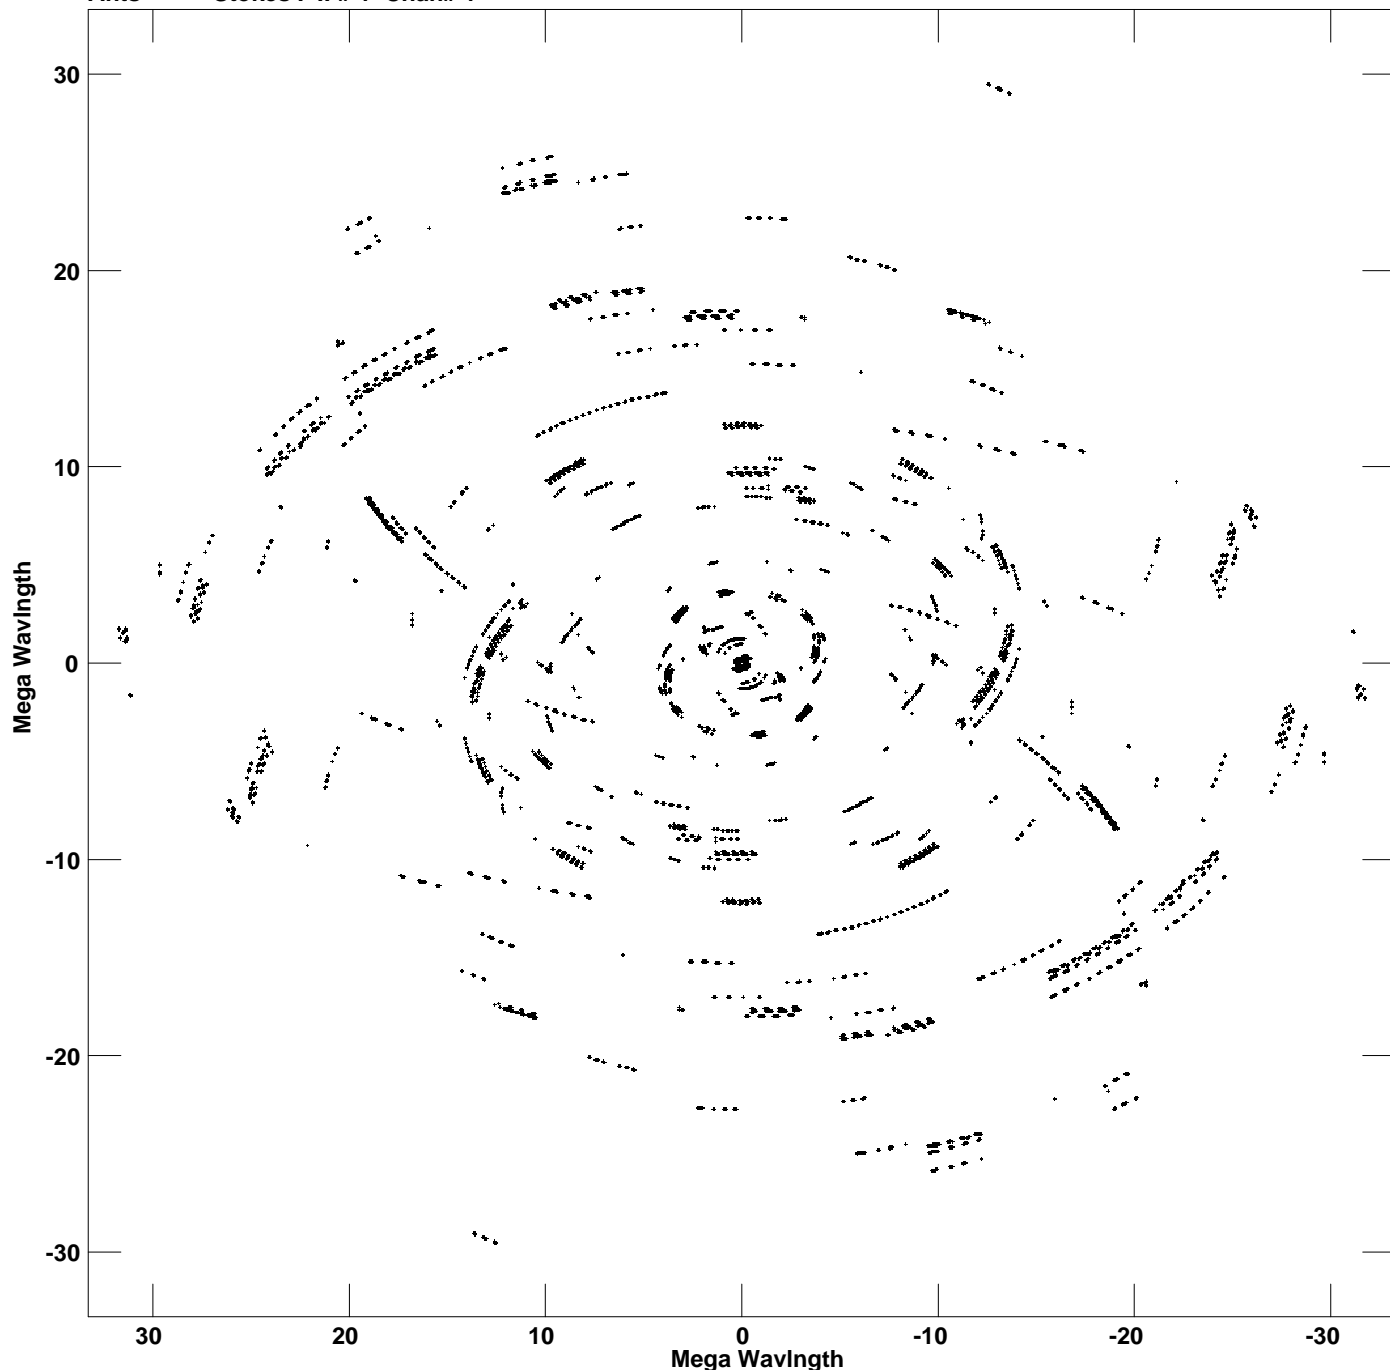

Plot file version 1 created 22-DEC-2020 17:27:37  
V vs U for J2048+4310.MULTI.1 Source:J2048+4310  
Ants \* - \* Stokes I IF# 1 Chan# 1

Freq = 6.0298 GHz, Bw = 4.000 MHz