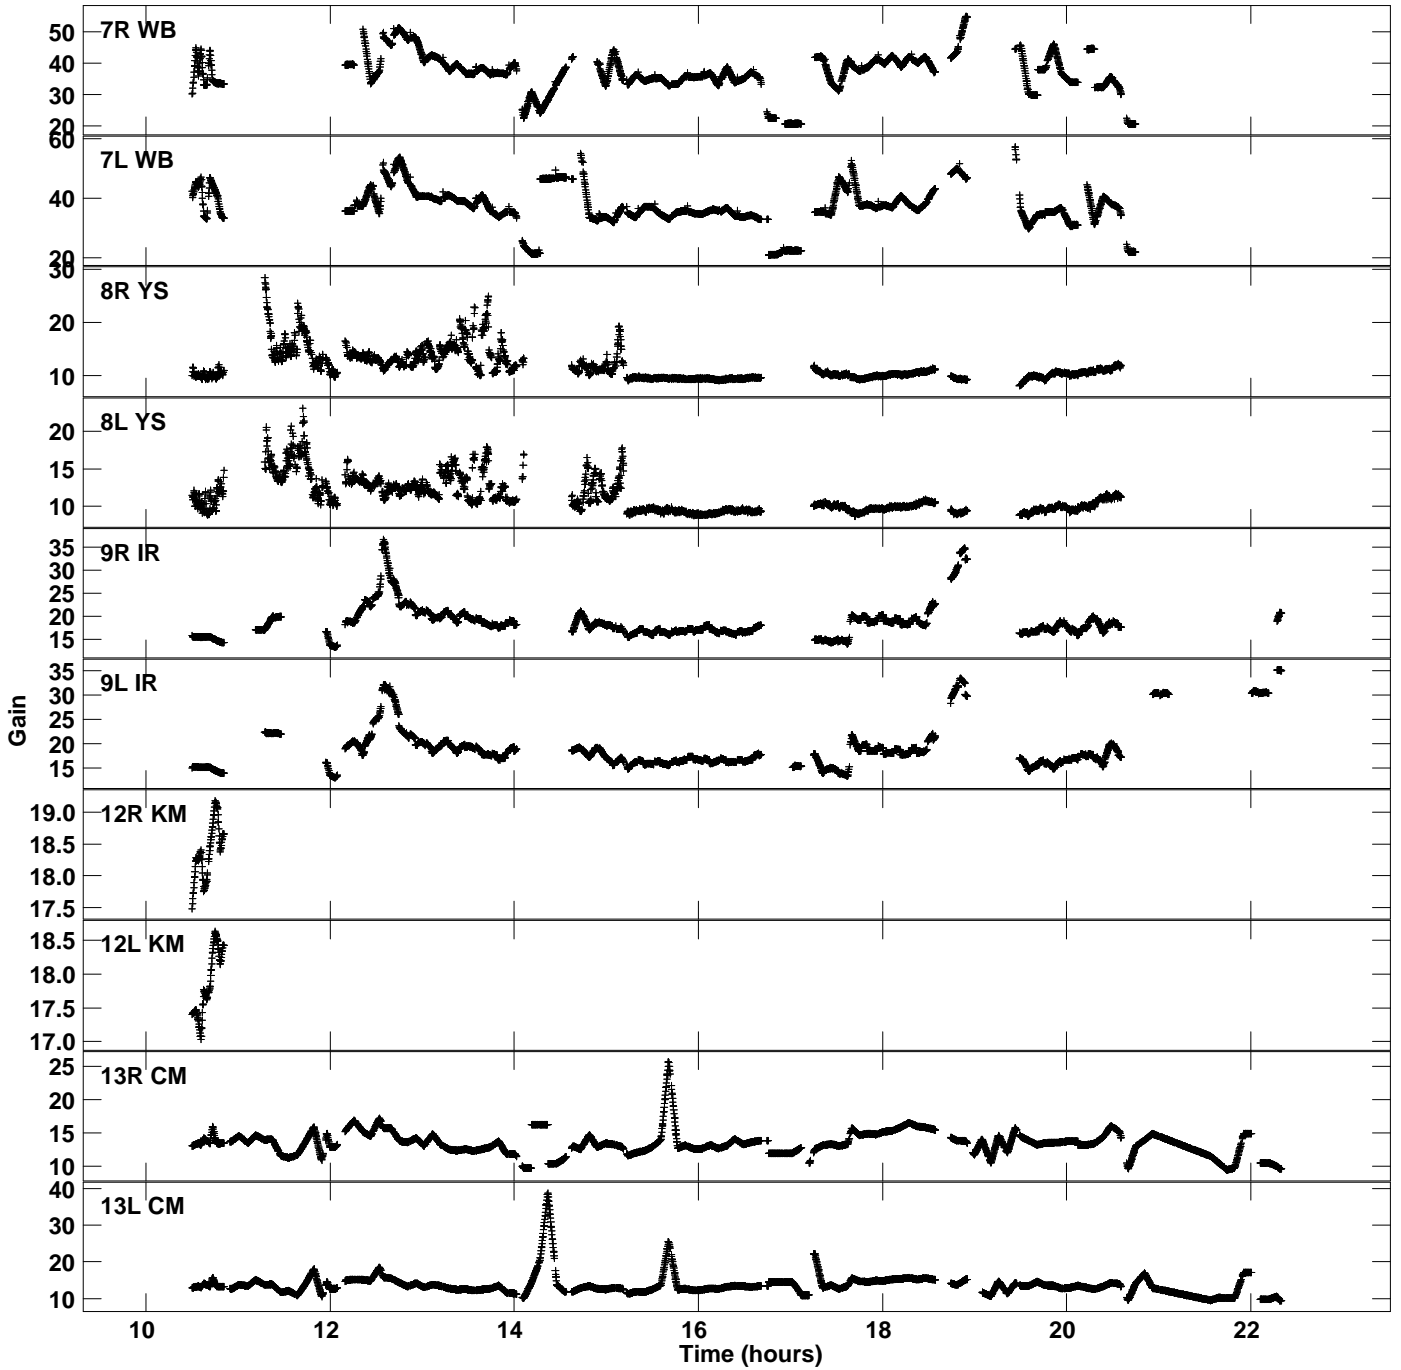

Plot file version 1 created 22-DEC-2020 17:28:46
Gain amp vs UTC time for EB079_2.TMP.1
CL 4 Rpol & Lpol IF 1

Plot file version 2 created 22-DEC-2020 17:28:46
Gain amp vs UTC time for EB079_2.TMP.1
CL 4 Rpol & Lpol IF 1

Plot file version 3 created 22-DEC-2020 17:28:46
Gain amp vs UTC time for EB079_2.TMP.1
CL 4 Rpol & Lpol IF 1