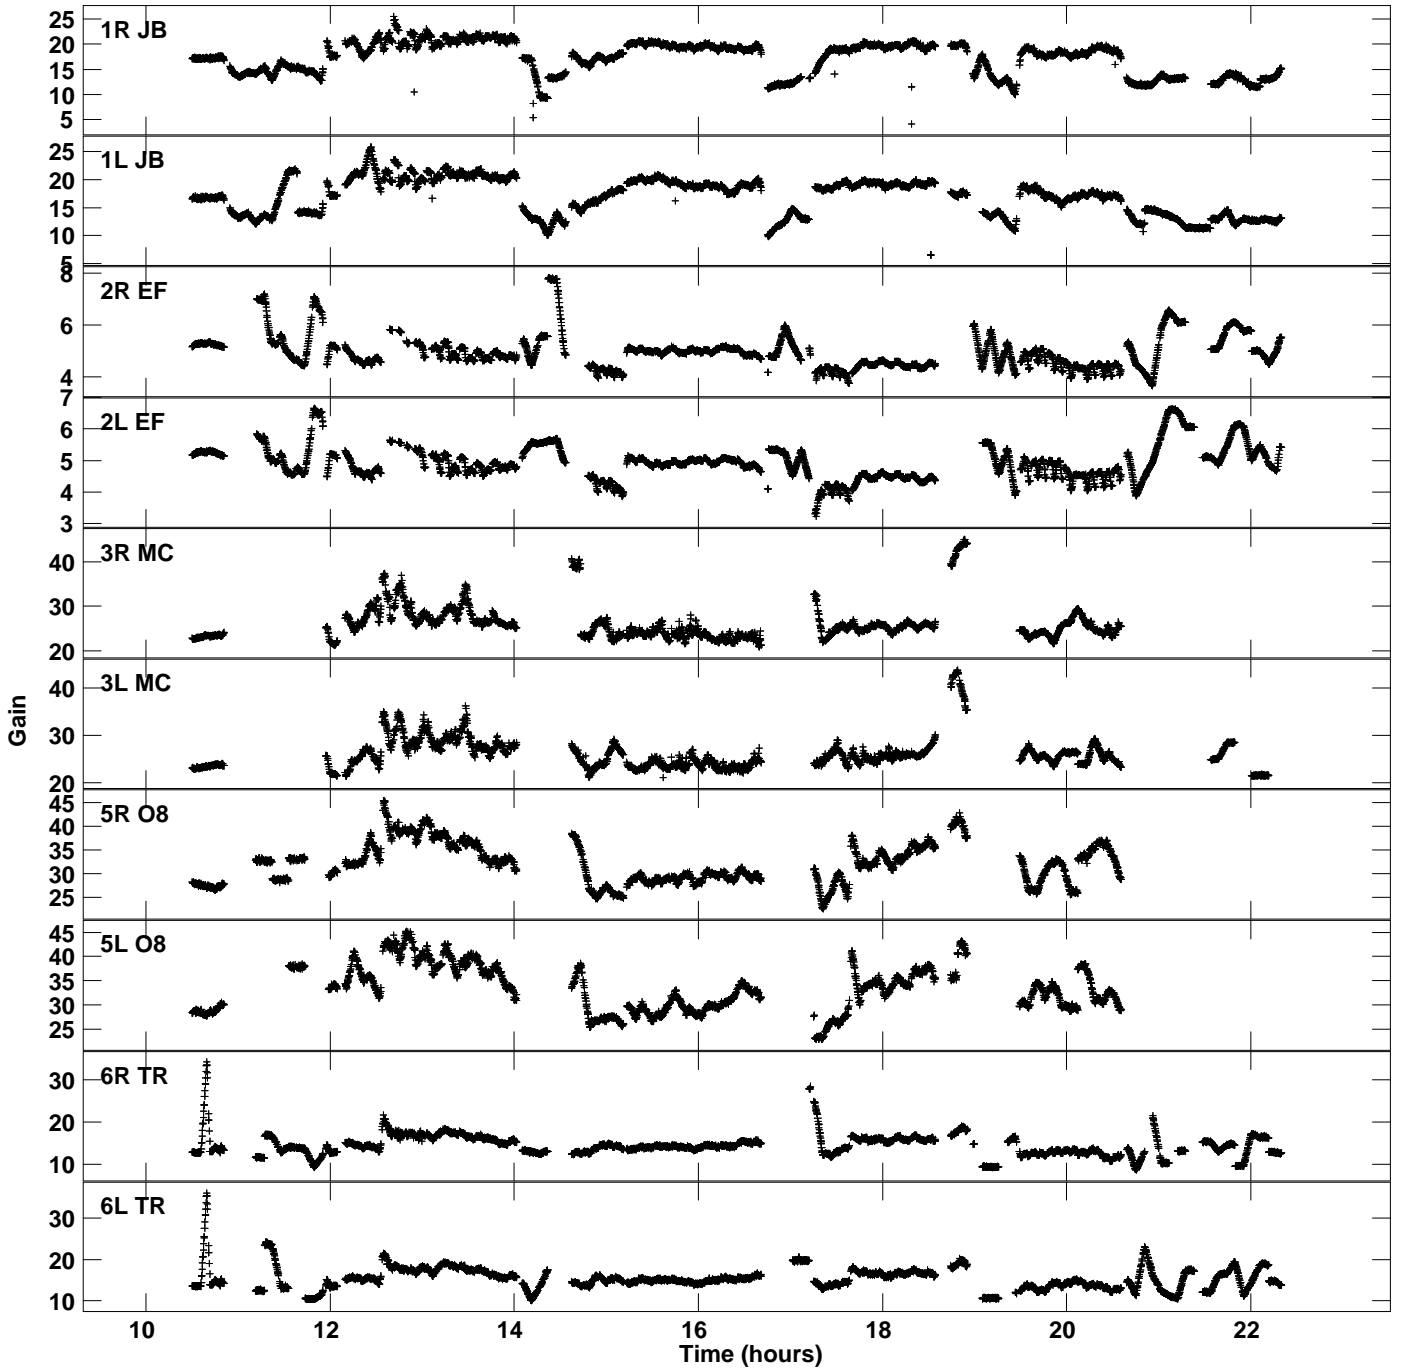

Plot file version 1 created 22-DEC-2020 17:28:46
Gain amp vs UTC time for EB079_2.TMP.1
CL 4 Rpol & Lpol IF 1

Plot file version 2 created 22-DEC-2020 17:28:46
Gain amp vs UTC time for EB079_2.TMP.1
CL 4 Rpol & Lpol IF 1

Plot file version 3 created 22-DEC-2020 17:28:46
Gain amp vs UTC time for EB079_2.TMP.1
CL 4 Rpol & Lpol IF 1