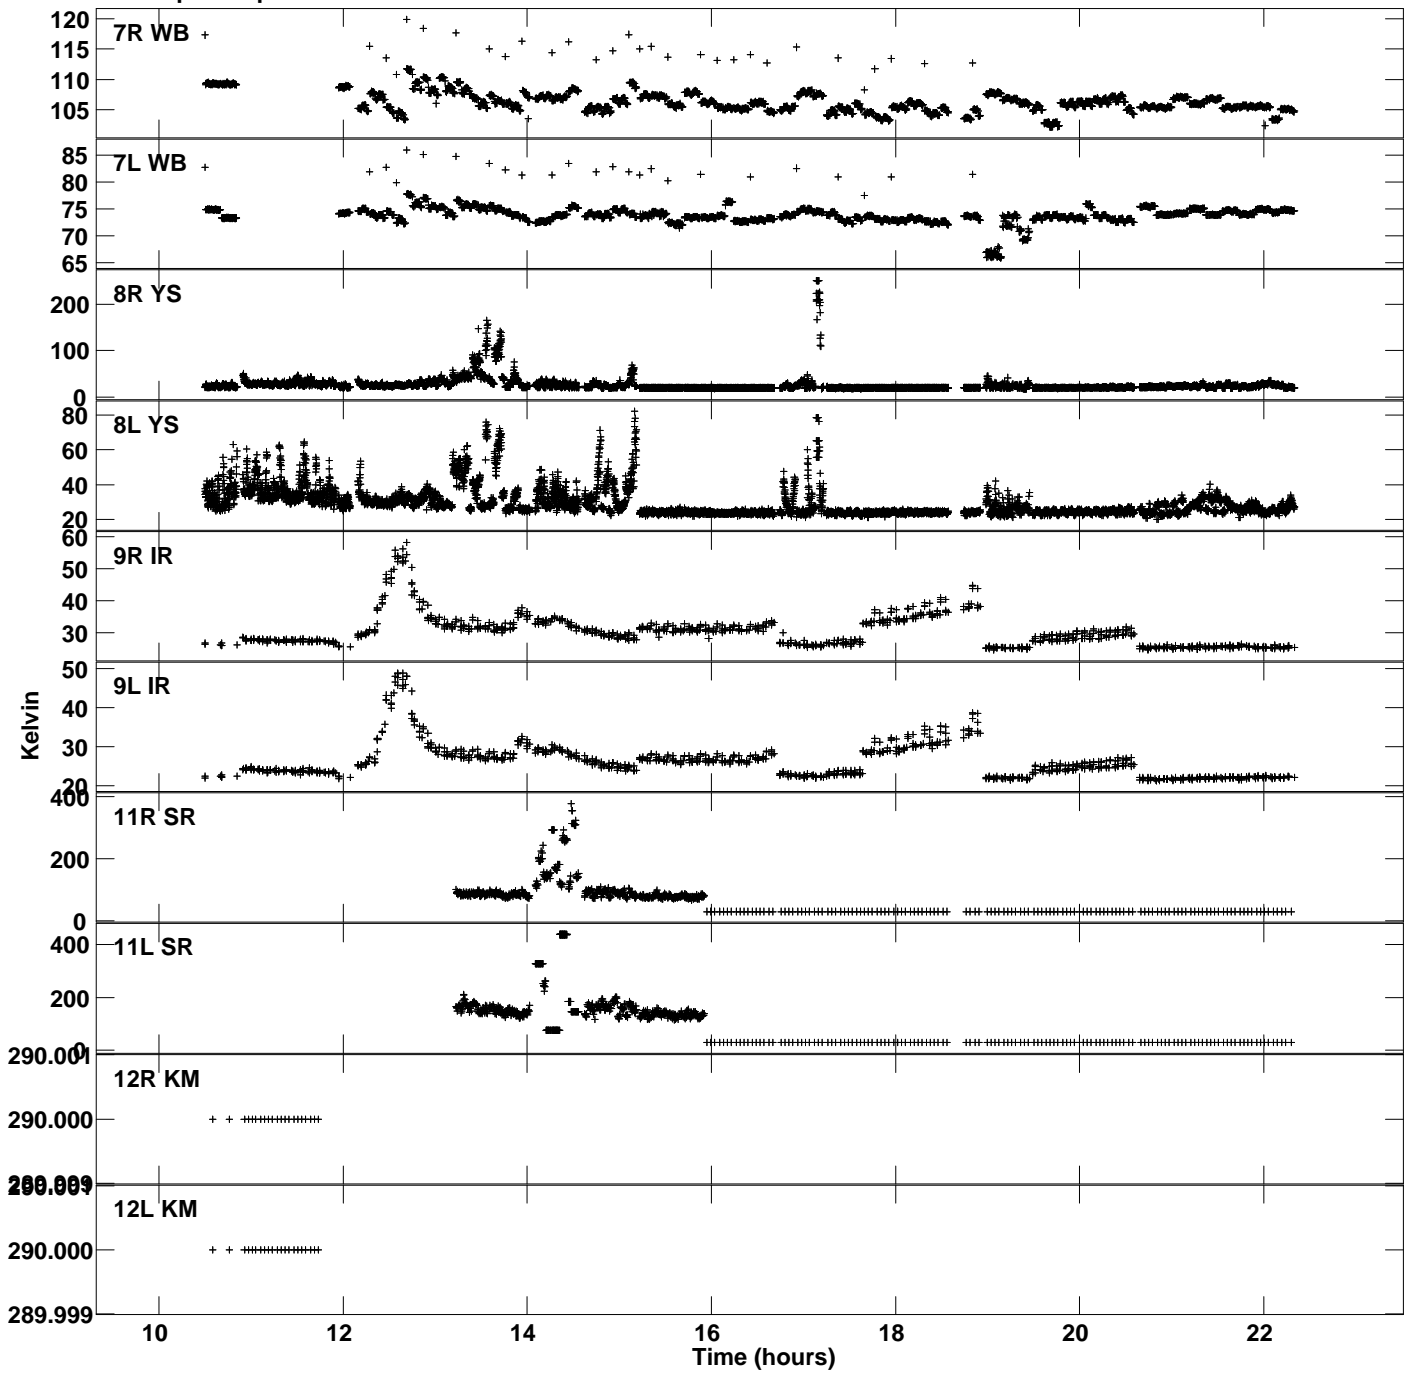

Plot file version 1 created 22-DEC-2020 03:56:55
Tsys vs UTC time for EB079_2.UVDATA.1
TY 1 Rpol & Lpol IF 1

Plot file version 2 created 22-DEC-2020 03:56:55
Tsyst vs UTC time for EB079_2.UVDATA.1
TY 1 Rpol & Lpol IF 1

Plot file version 3 created 22-DEC-2020 03:56:55
Tsys vs UTC time for EB079_2.UVDATA.1
TY 1 Rpol & Lpol IF 1