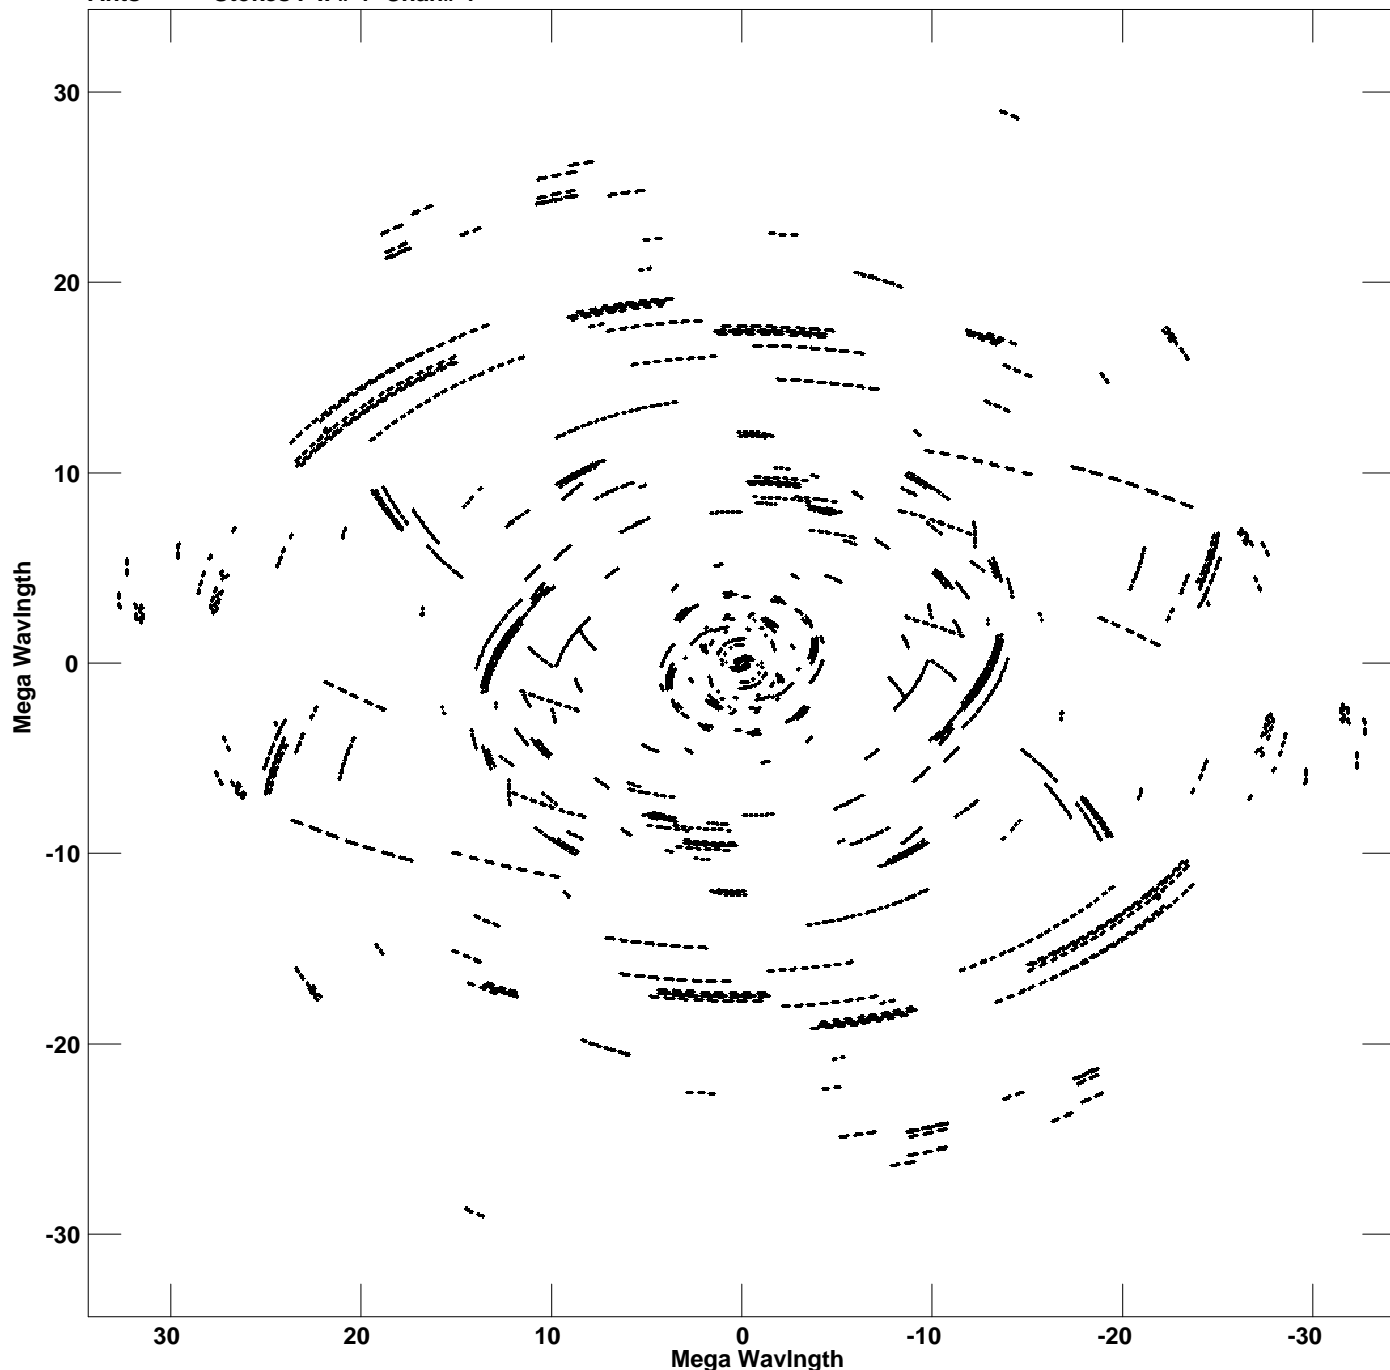

Plot file version 1 created 22-DEC-2020 17:27:13
V vs U for W75N.MULTI.1 Source:W75N
Ants * - * Stokes I IF# 1 Chan# 1

Freq = 6.0298 GHz, Bw = 4.000 MHz