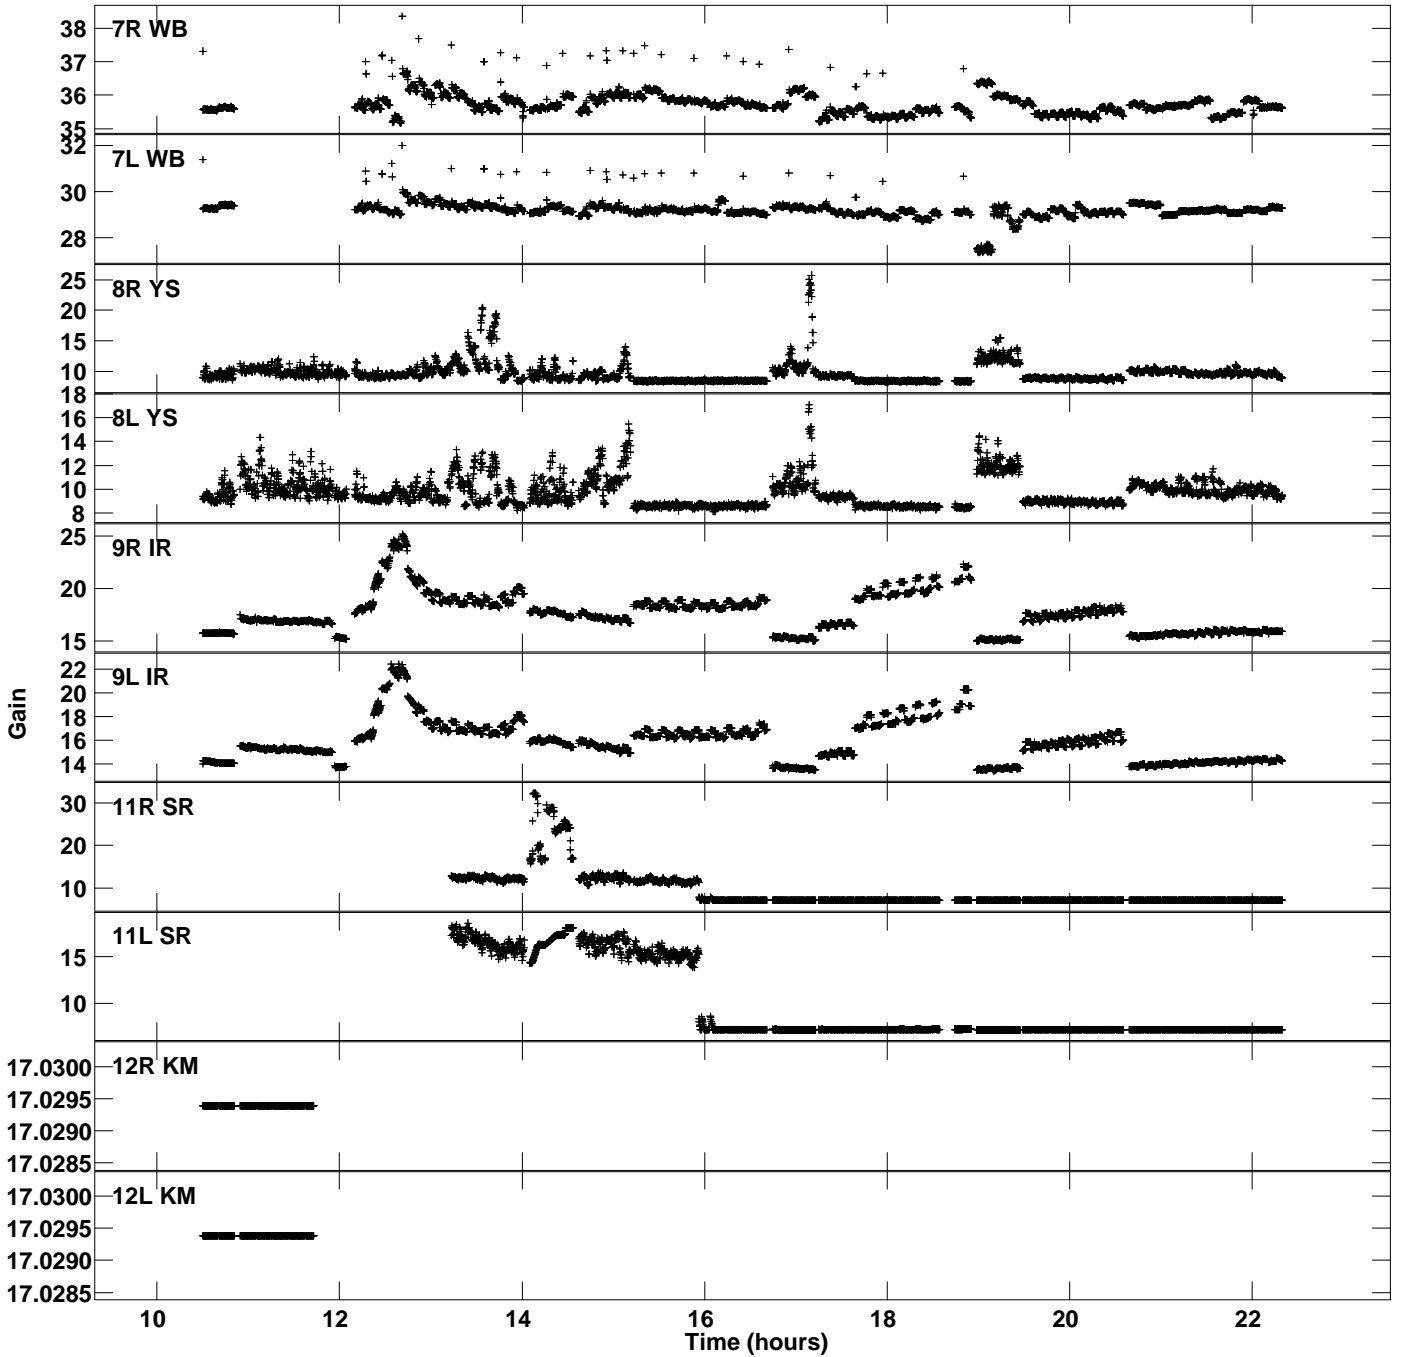

Plot file version 1 created 22-DEC-2020 03:47:16
Gain amp vs UTC time for EB079_3.UVDATA.1
CL 2 Rpol & Lpol IF 1

Plot file version 2 created 22-DEC-2020 03:47:16
Gain amp vs UTC time for EB079_3.UVDATA.1
CL 2 Rpol & Lpol IF 1

Plot file version 3 created 22-DEC-2020 03:47:16
Gain amp vs UTC time for EB079_3.UVDATA.1
CL 2 Rpol & Lpol IF 1