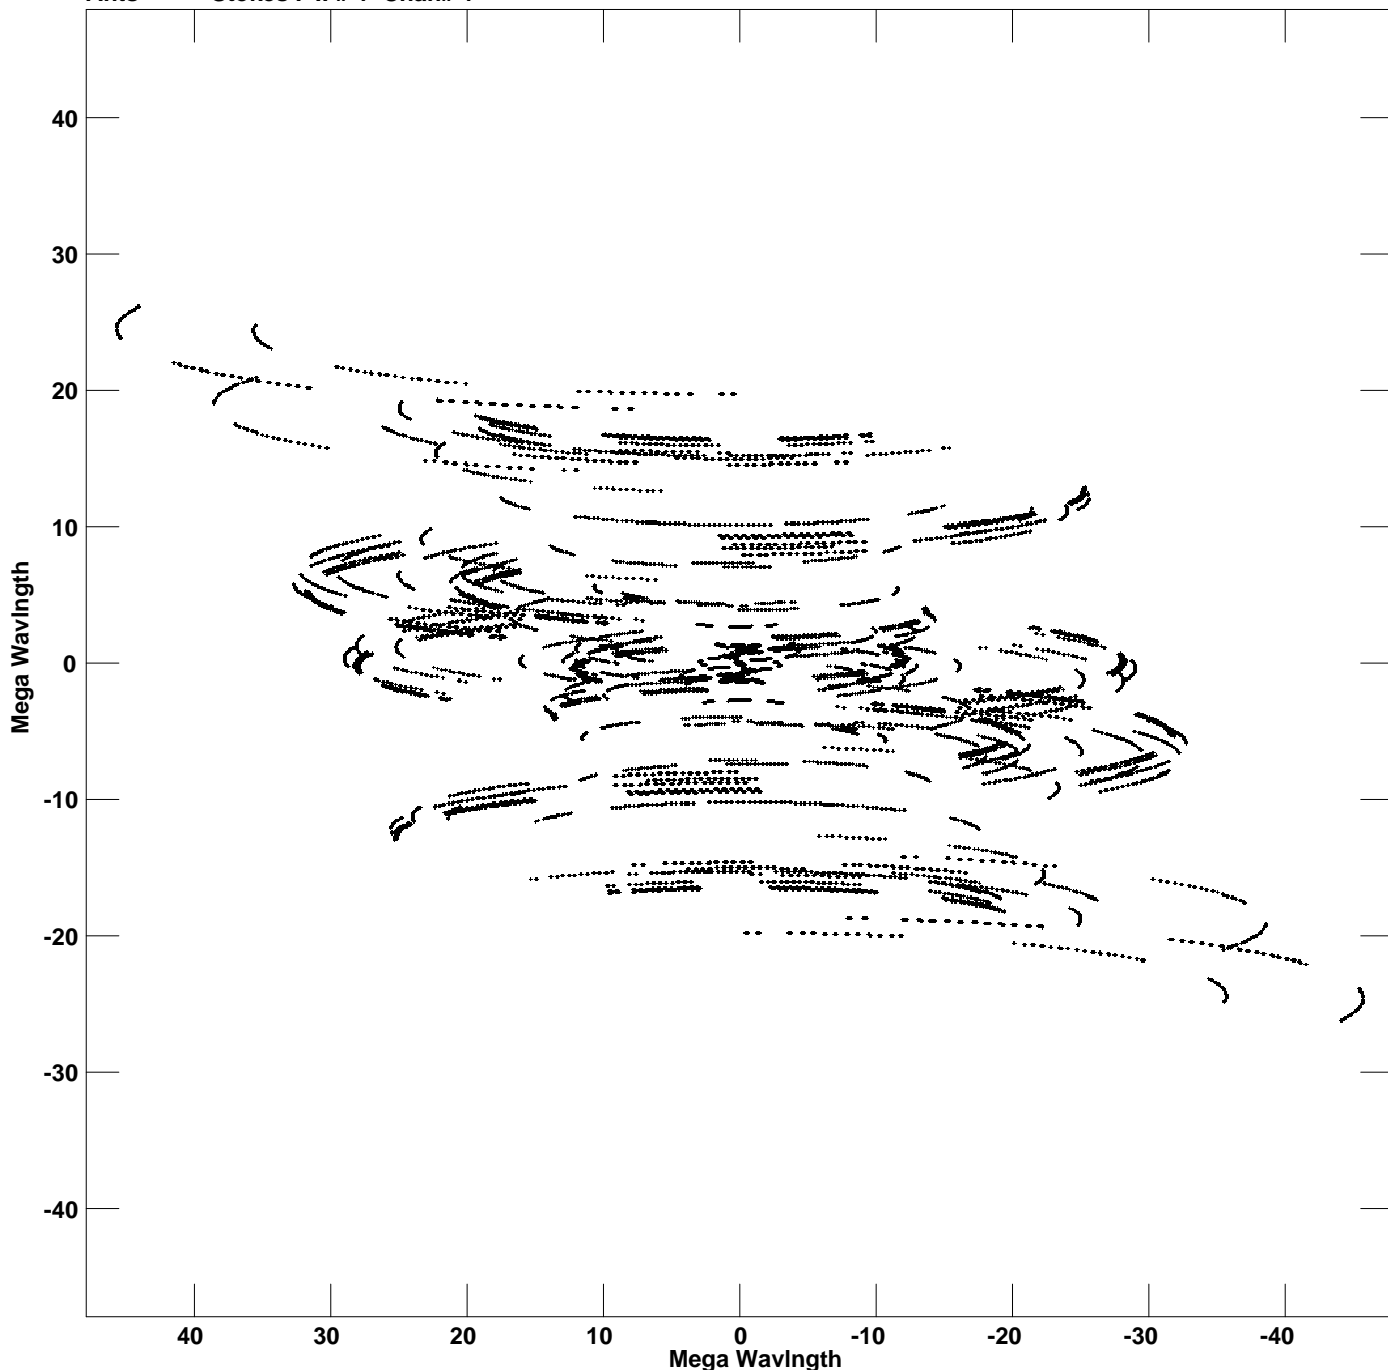

Plot file version 1 created 22-DEC-2020 17:32:51
V vs U for J1825-0737.MULTI.1 Source:J1825-0737
Ants * - * Stokes I IF# 1 Chan# 1

Freq = 6.0341 GHz, Bw = 4.000 MHz