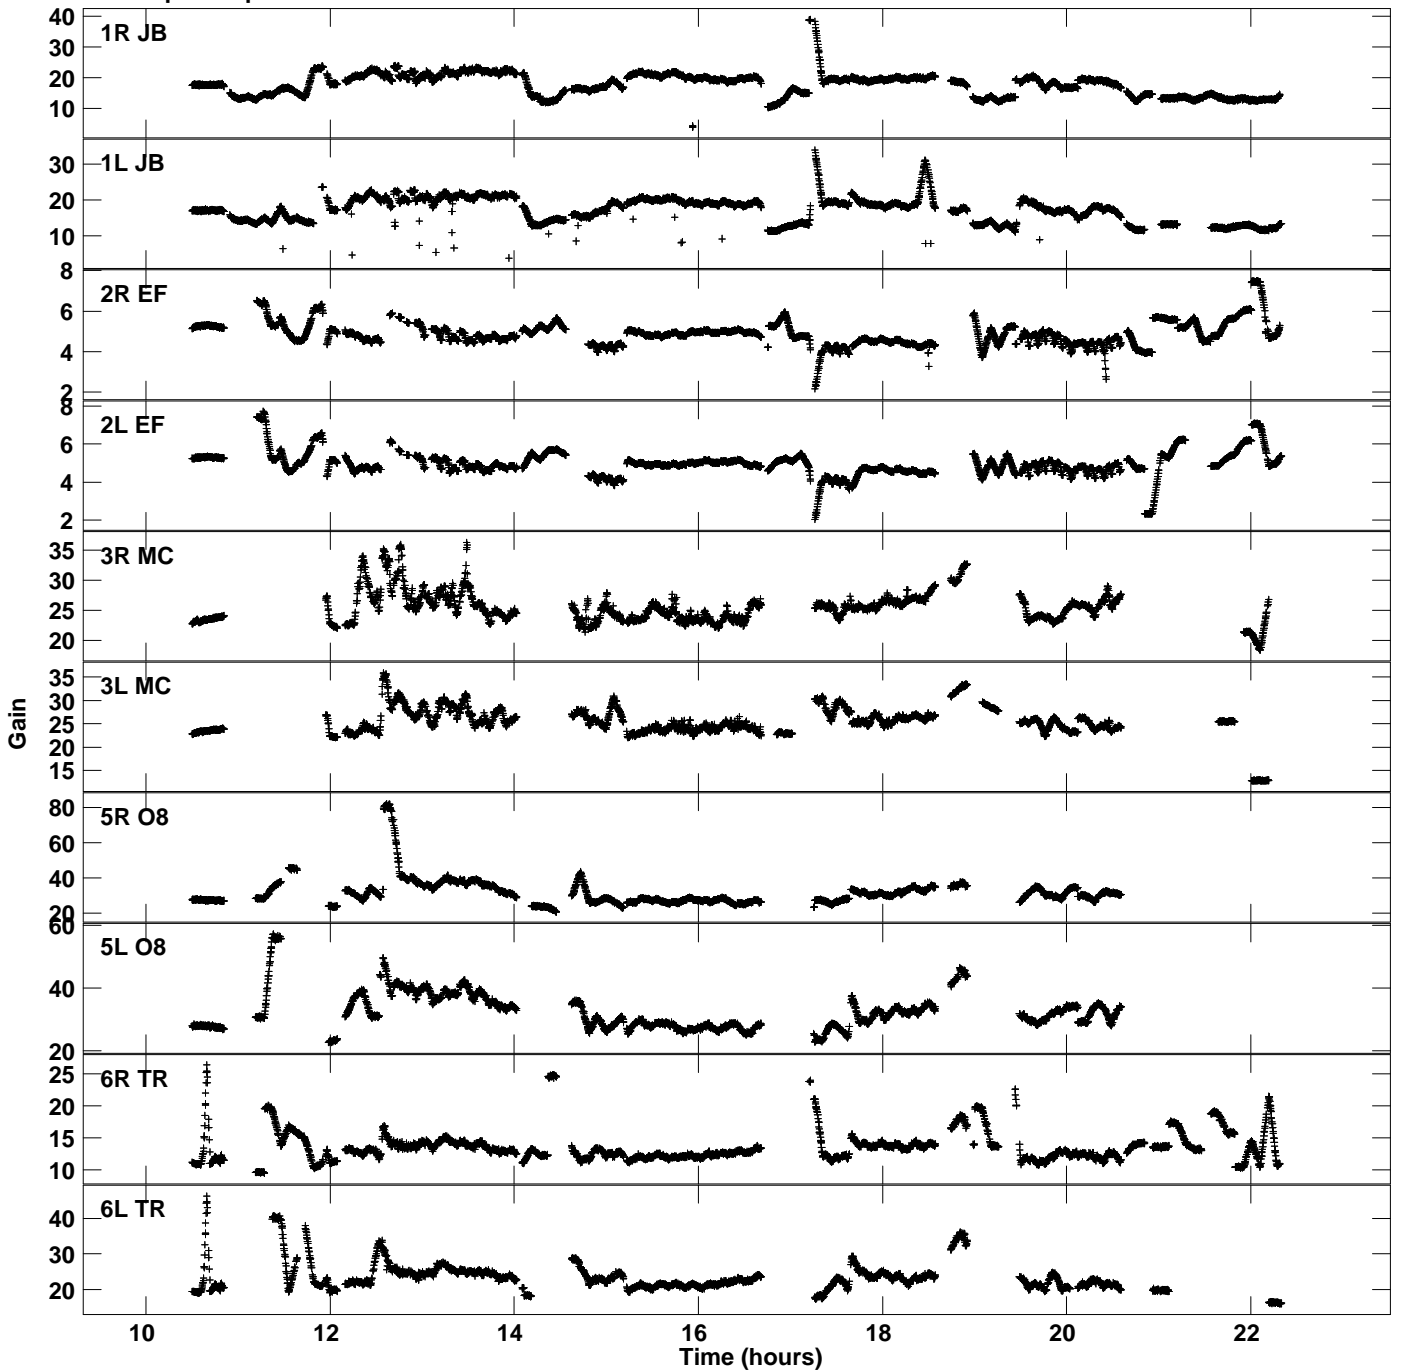

Plot file version 1 created 22-DEC-2020 17:33:50
Gain amp vs UTC time for EB079_3.TMP.1
CL 4 Rpol & Lpol IF 1

Plot file version 2 created 22-DEC-2020 17:33:50
Gain amp vs UTC time for EB079_3.TMP.1
CL 4 Rpol & Lpol IF 1

Plot file version 3 created 22-DEC-2020 17:33:50
Gain amp vs UTC time for EB079_3.TMP.1
CL 4 Rpol & Lpol IF 1