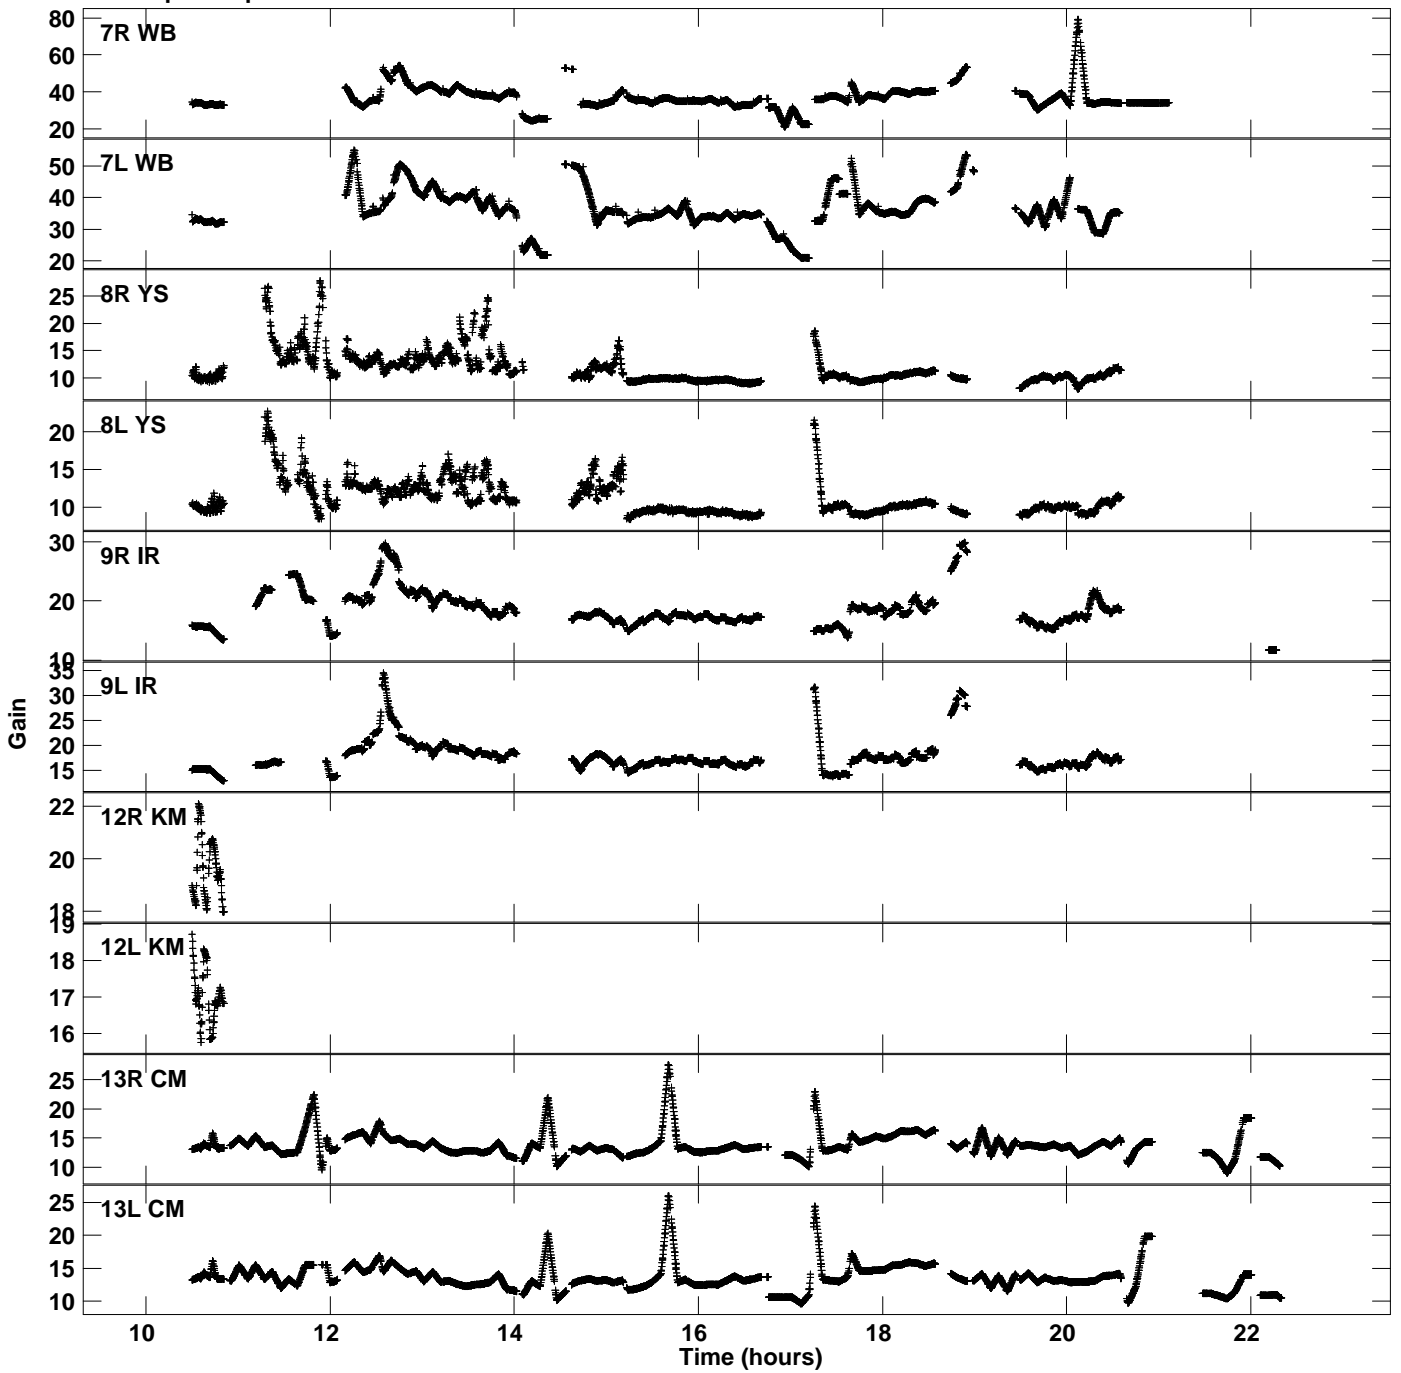

Plot file version 1 created 22-DEC-2020 17:33:50
Gain amp vs UTC time for EB079_3.TMP.1
CL 4 Rpol & Lpol IF 1

Plot file version 2 created 22-DEC-2020 17:33:50
Gain amp vs UTC time for EB079_3.TMP.1
CL 4 Rpol & Lpol IF 1

Plot file version 3 created 22-DEC-2020 17:33:50
Gain amp vs UTC time for EB079_3.TMP.1
CL 4 Rpol & Lpol IF 1