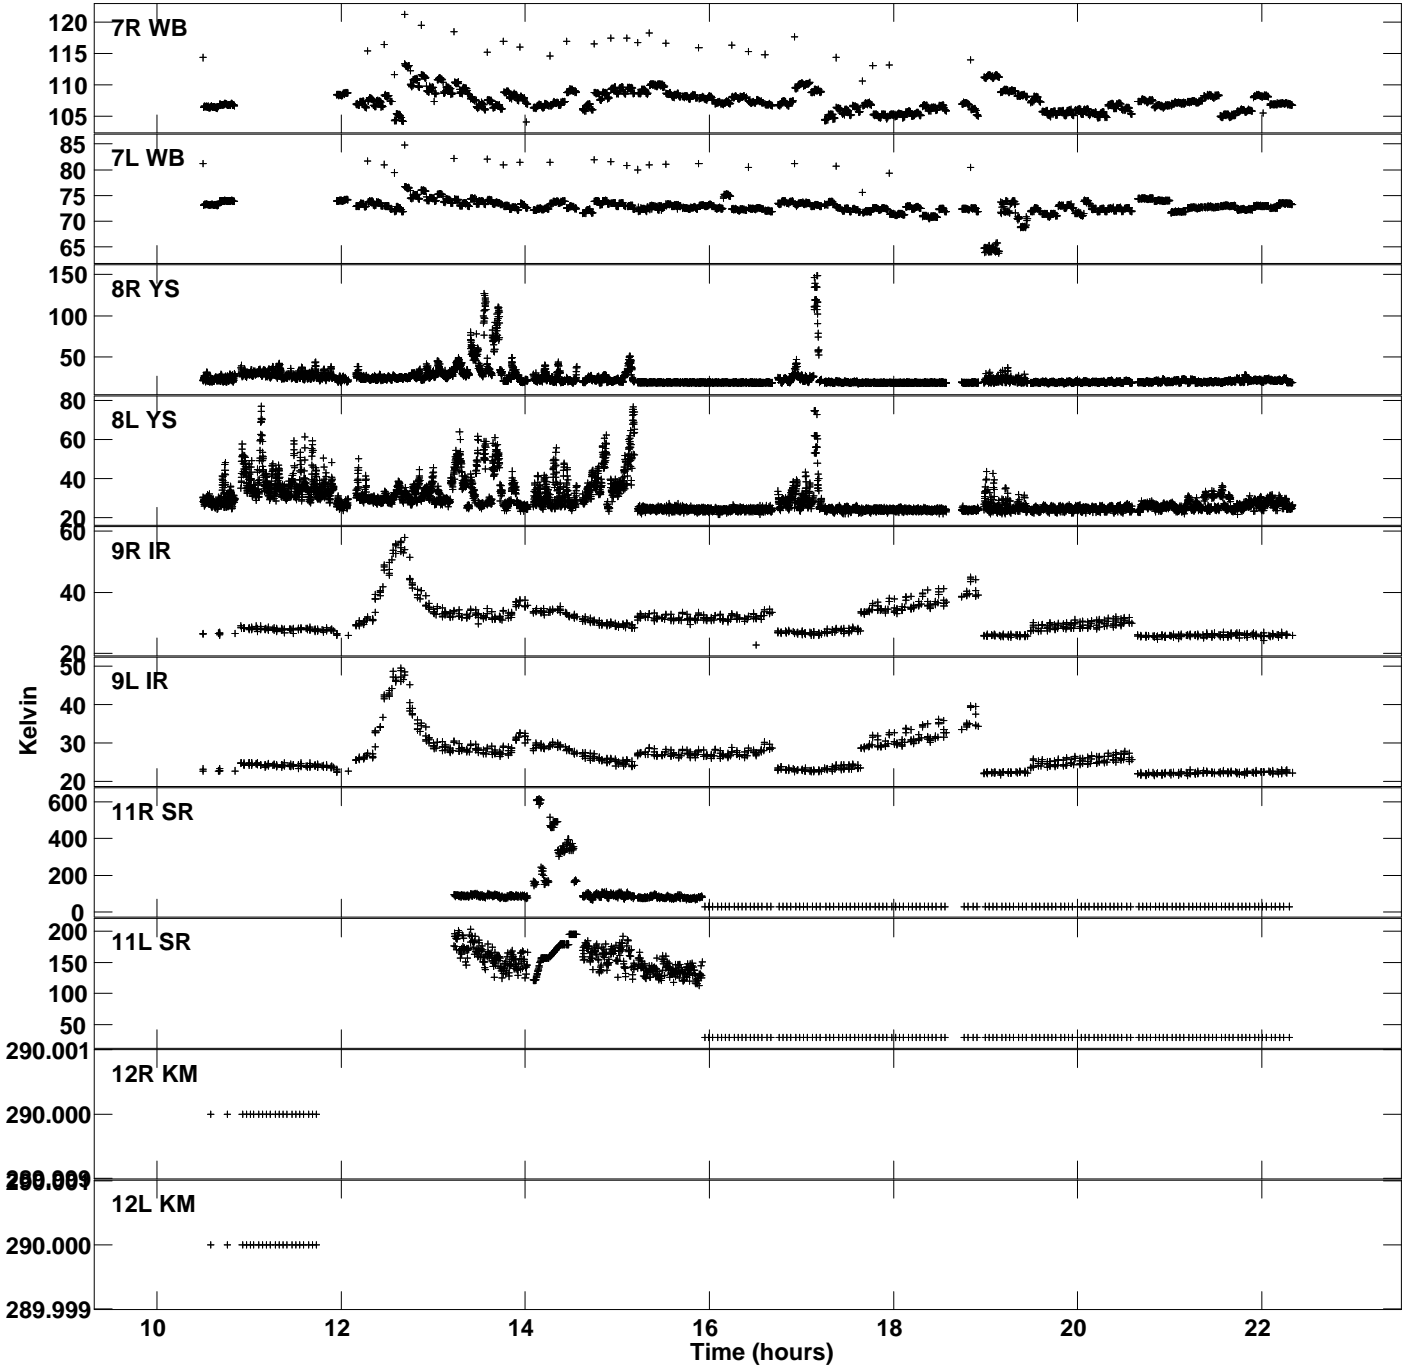

Plot file version 1 created 22-DEC-2020 03:47:13
Tsys vs UTC time for EB079_3.UVDATA.1
TY 1 Rpol & Lpol IF 1

Plot file version 2 created 22-DEC-2020 03:47:13
Tsys vs UTC time for EB079_3.UVDATA.1
TY 1 Rpol & Lpol IF 1

Plot file version 3 created 22-DEC-2020 03:47:13
Tsys vs UTC time for EB079_3.UVDATA.1
TY 1 Rpol & Lpol IF 1