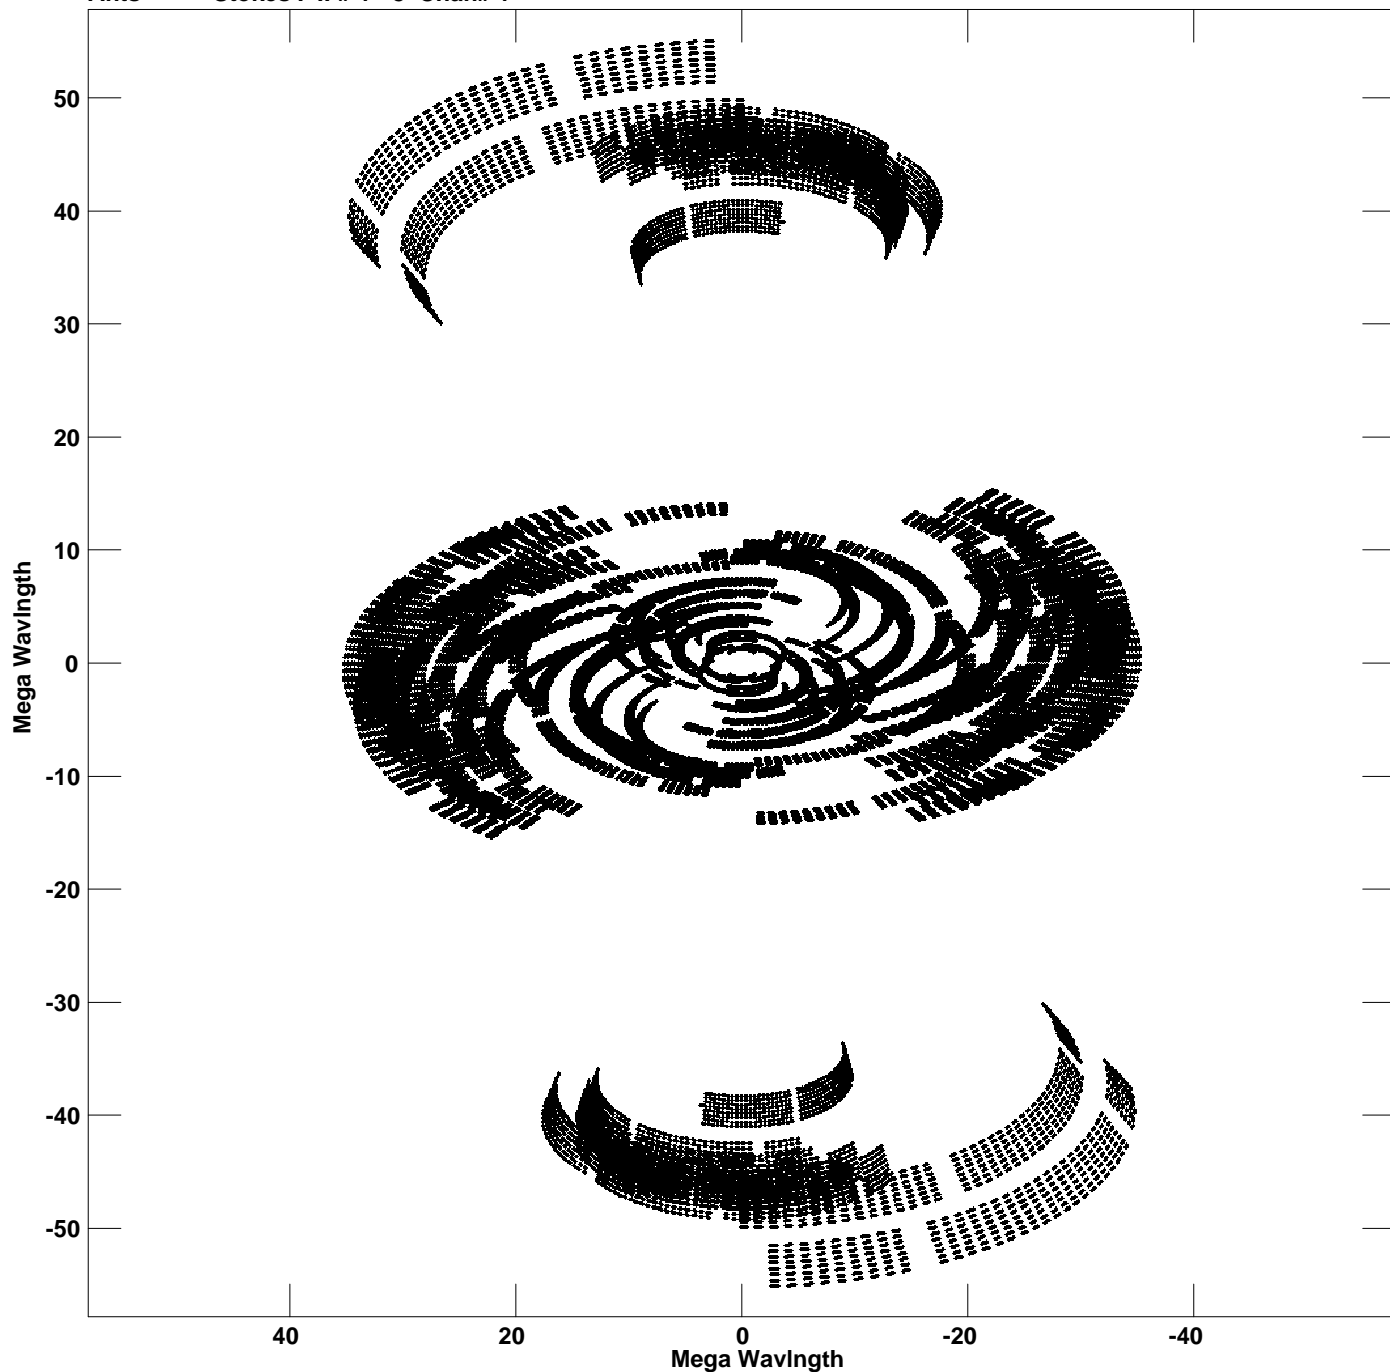

Plot file version 1 created 03-FEB-2021 11:44:27
V vs U for ROSS867.MULTI.1 Source:ROSS867
Ants * - * Stokes I IF# 1 - 8 Chan# 1

Freq = 1.6027 GHz, Bw = 16.000 MHz