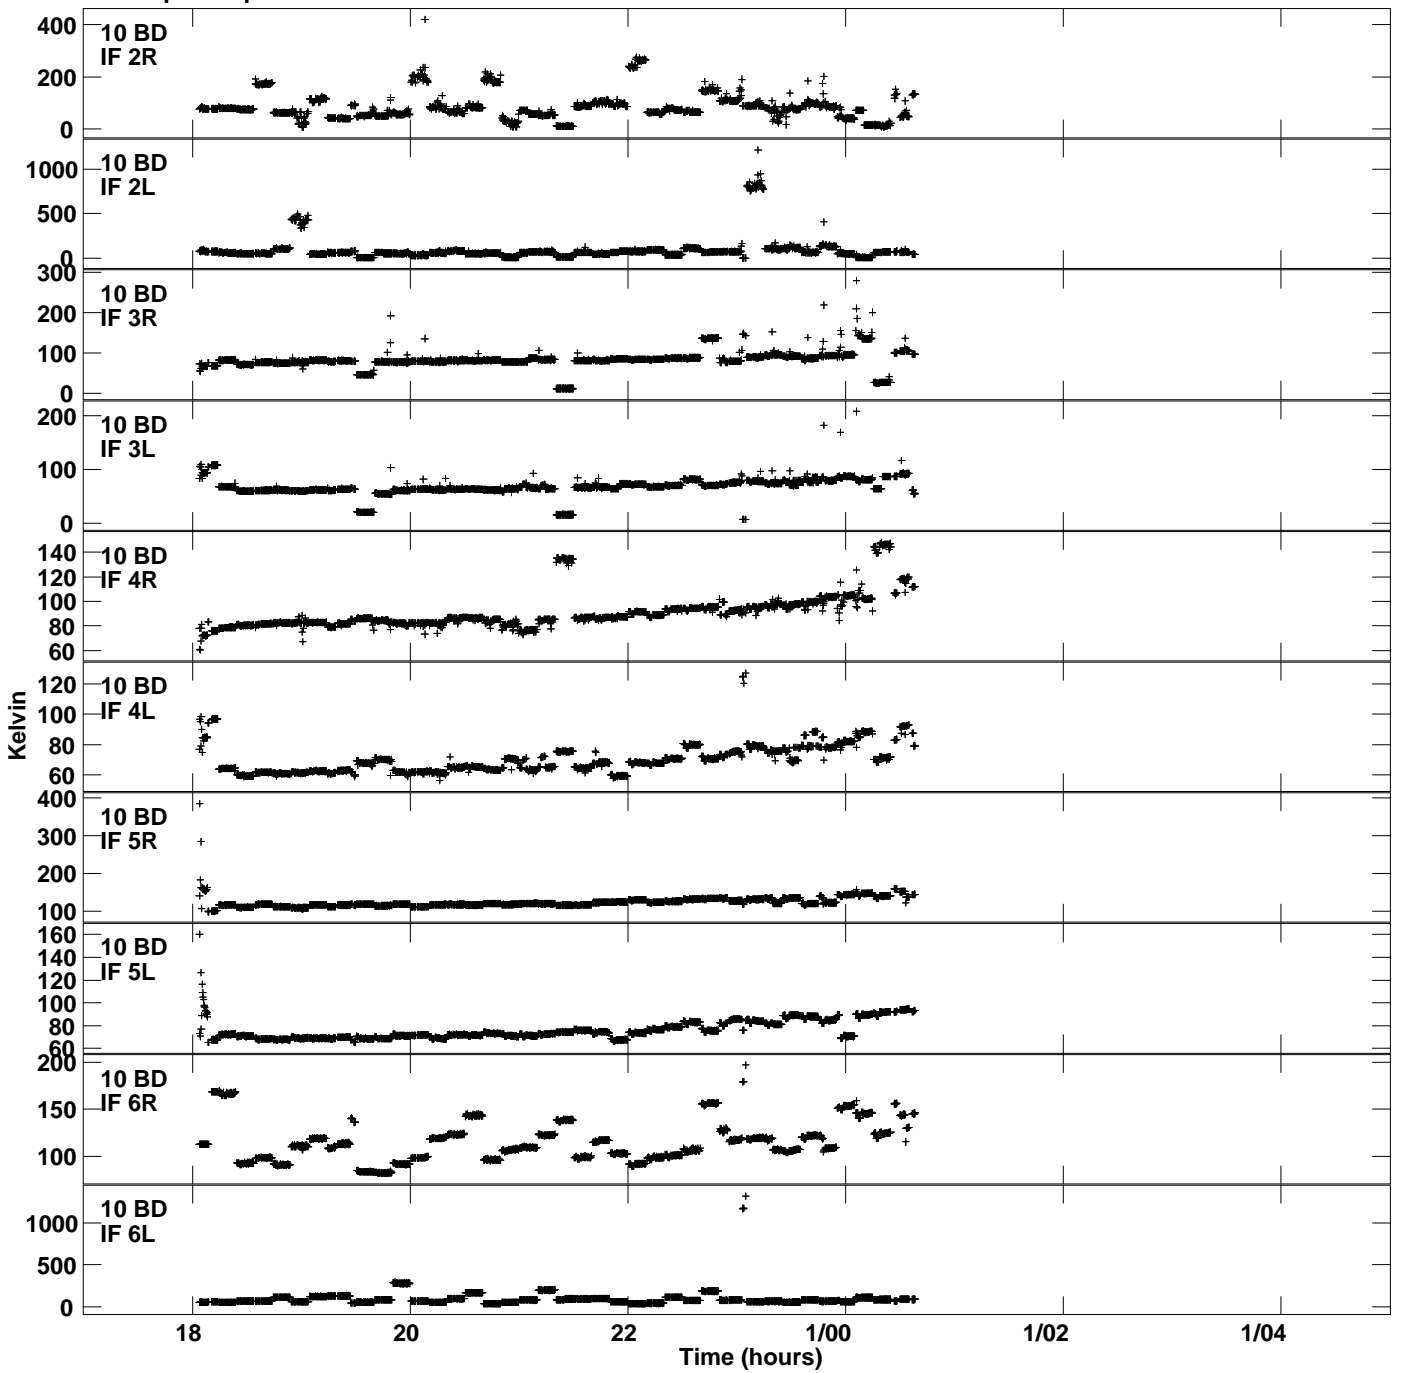

Plot file version 11 created 03-FEB-2021 11:10:08
Tsyst vs UTC time for EB081A.UVDATA.1
TY 1 Rpol & Lpol IF 1 - 8

Plot file version 12 created 03-FEB-2021 11:10:08
Tsyst vs UTC time for EB081A.UVDATA.1
TY 1 Rpol & Lpol IF 1 - 8

Plot file version 13 created 03-FEB-2021 11:10:08
Tsyst vs UTC time for EB081A.UVDATA.1
TY 1 Rpol & Lpol IF 1 - 8

Plot file version 14 created 03-FEB-2021 11:10:08
Tsyst vs UTC time for EB081A.UVDATA.1
TY 1 Rpol & Lpol IF 1 - 8