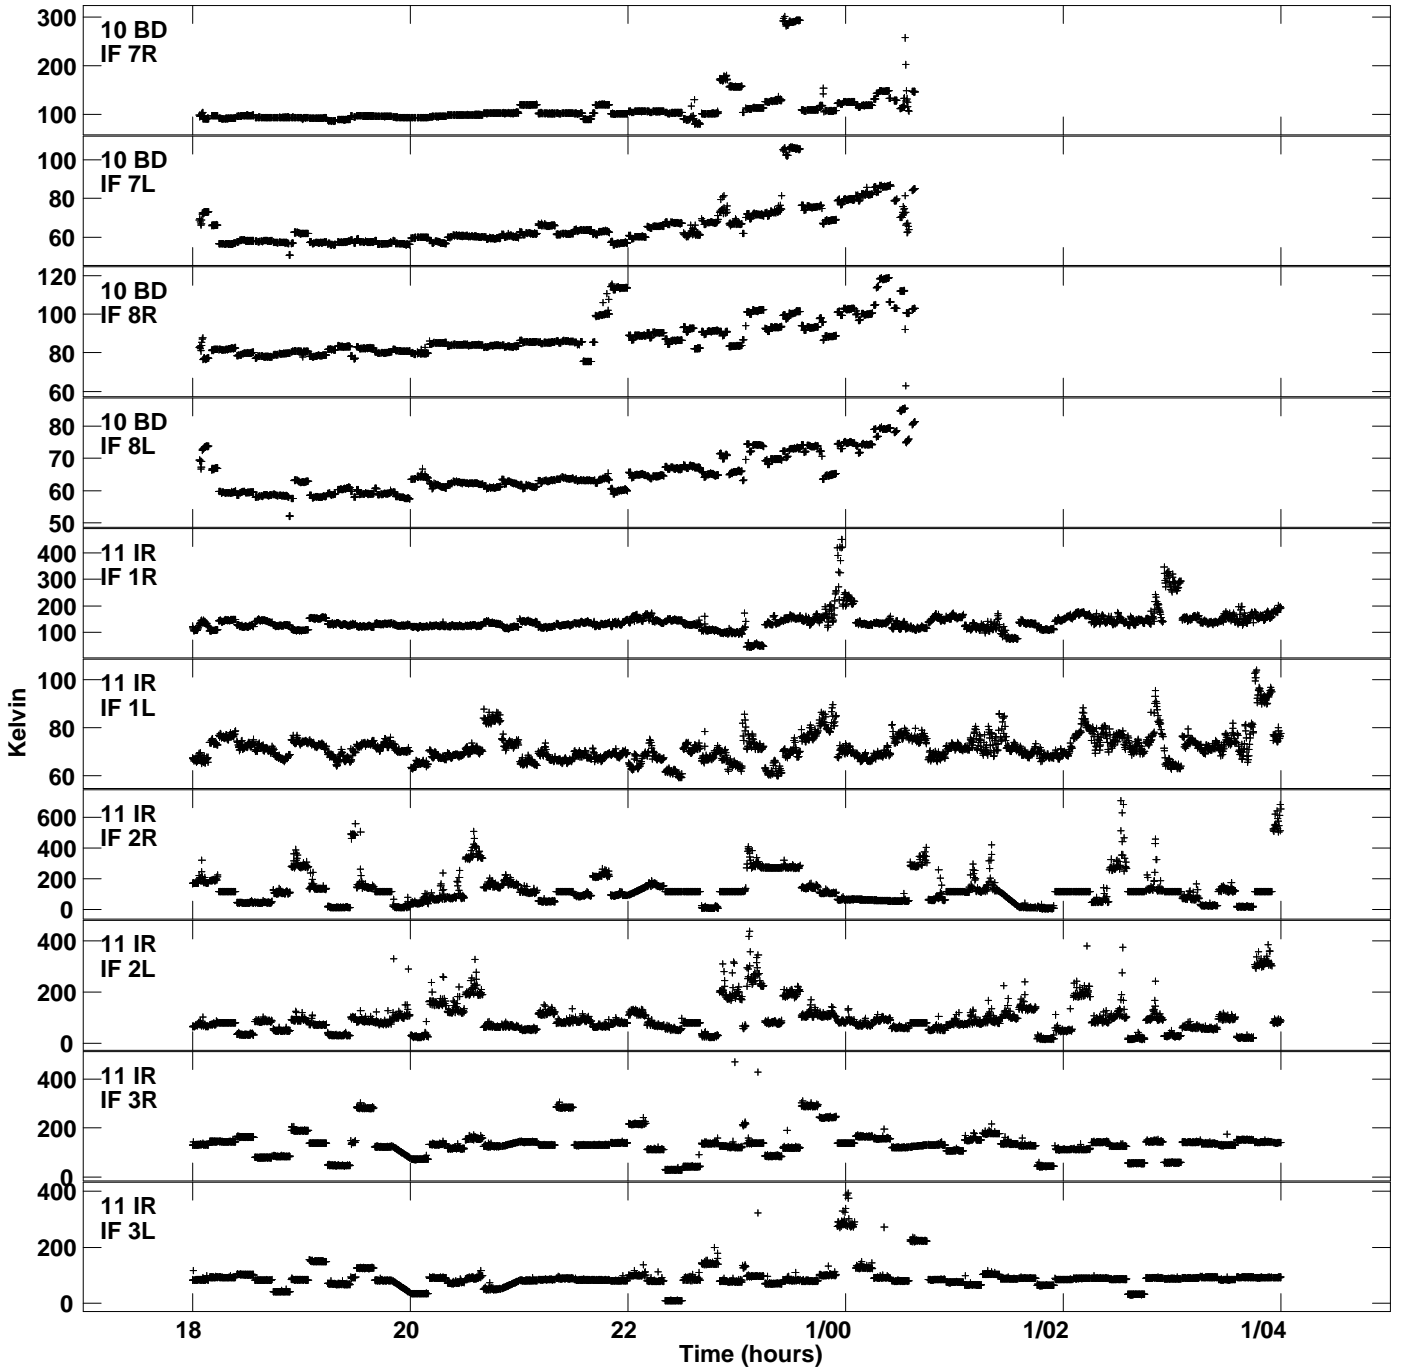

Plot file version 15 created 03-FEB-2021 11:10:08
Tsys vs UTC time for EB081A.UVDATA.1
TY 1 Rpol & Lpol IF 1 - 8