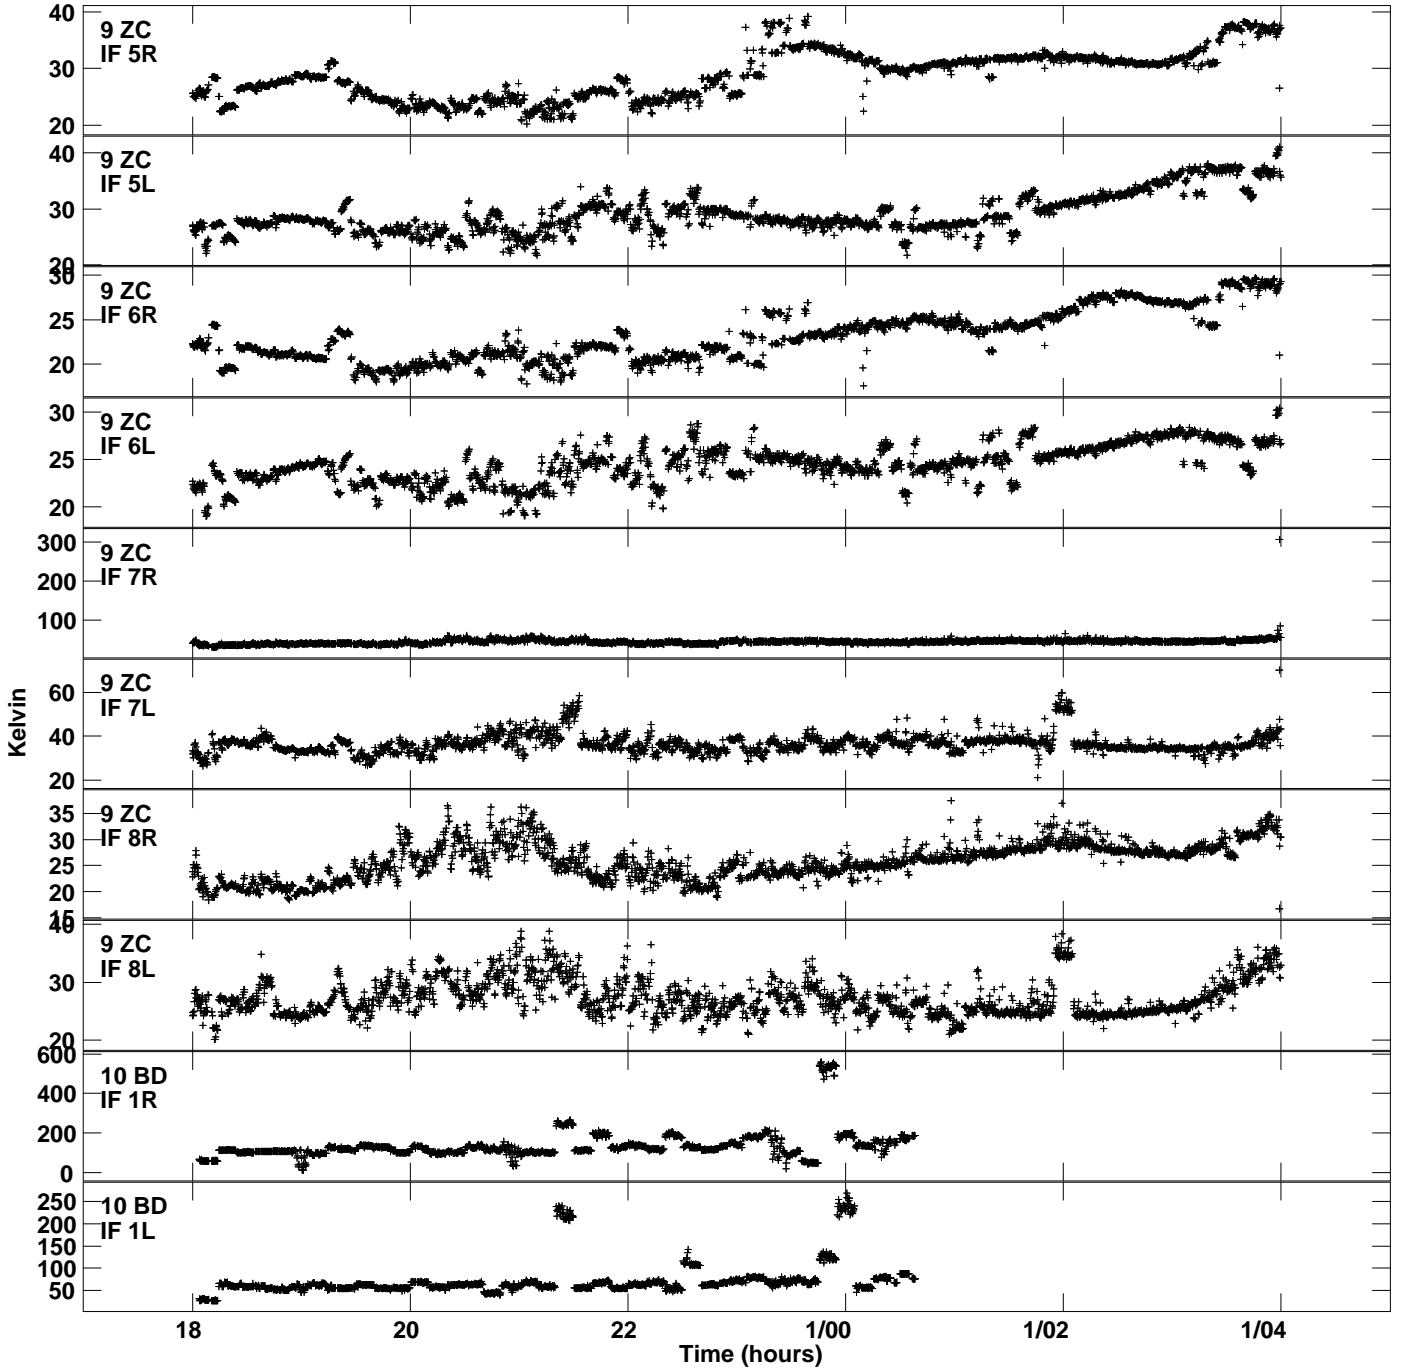

Plot file version 13 created 03-FEB-2021 11:10:08
Tsyst vs UTC time for EB081A.UVDATA.1
TY 1 Rpol & Lpol IF 1 - 8