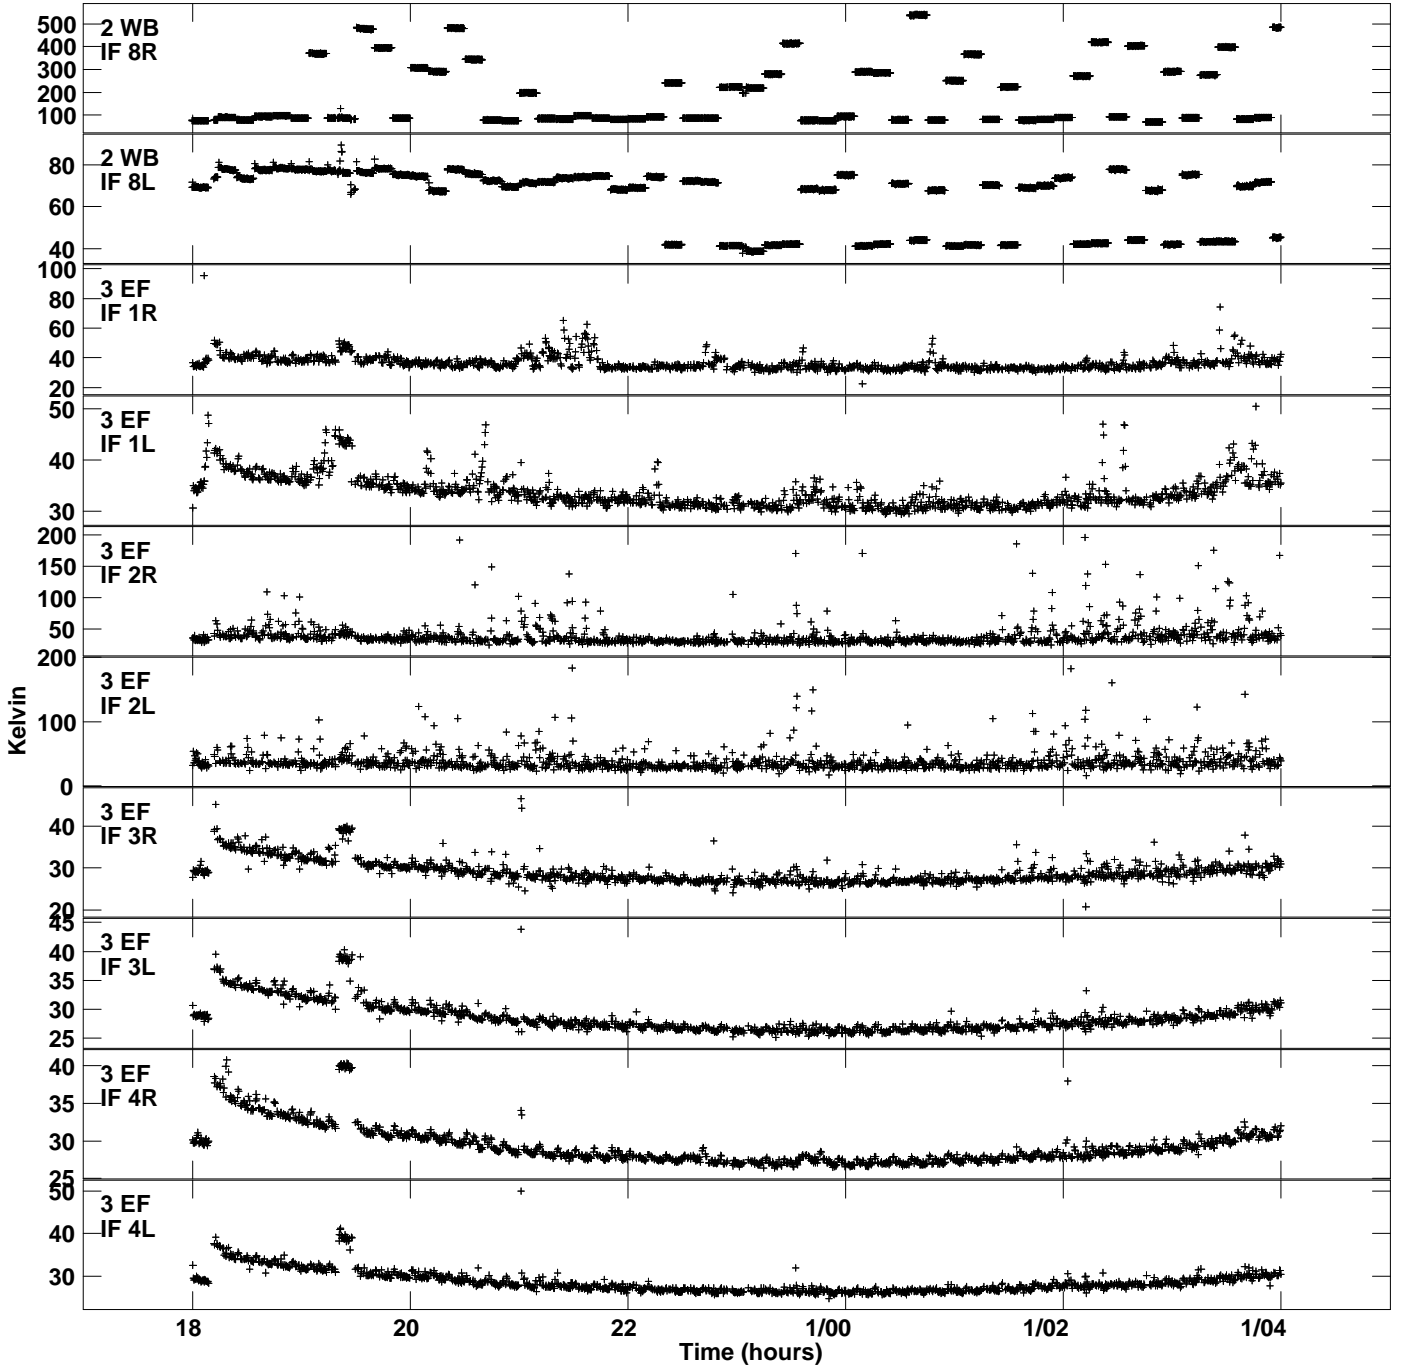

Plot file version 1 created 03-FEB-2021 11:10:08
Tsys vs UTC time for EB081A.UVDATA.1
TY 1 Rpol & Lpol IF 1 - 8

Plot file version 2 created 03-FEB-2021 11:10:08
Tsyst vs UTC time for EB081A.UVDATA.1
TY 1 Rpol & Lpol IF 1 - 8

Plot file version 3 created 03-FEB-2021 11:10:08
Tsys vs UTC time for EB081A.UVDATA.1
TY 1 Rpol & Lpol IF 1 - 8

Plot file version 4 created 03-FEB-2021 11:10:08
Tsyst vs UTC time for EB081A.UVDATA.1
TY 1 Rpol & Lpol IF 1 - 8

Plot file version 7 created 03-FEB-2021 11:10:08
Tsyst vs UTC time for EB081A.UVDATA.1
TY 1 Rpol & Lpol IF 1 - 8

Plot file version 8 created 03-FEB-2021 11:10:08
Tsys vs UTC time for EB081A.UVDATA.1
TY 1 Rpol & Lpol IF 1 - 8

Plot file version 9 created 03-FEB-2021 11:10:08
Ts_{sys} vs UTC time for EB081A.UVDATA.1
TY 1 Rpol & Lpol IF 1 - 8

Plot file version 10 created 03-FEB-2021 11:10:08
Tsys vs UTC time for EB081A.UVDATA.1
TY 1 Rpol & Lpol IF 1 - 8