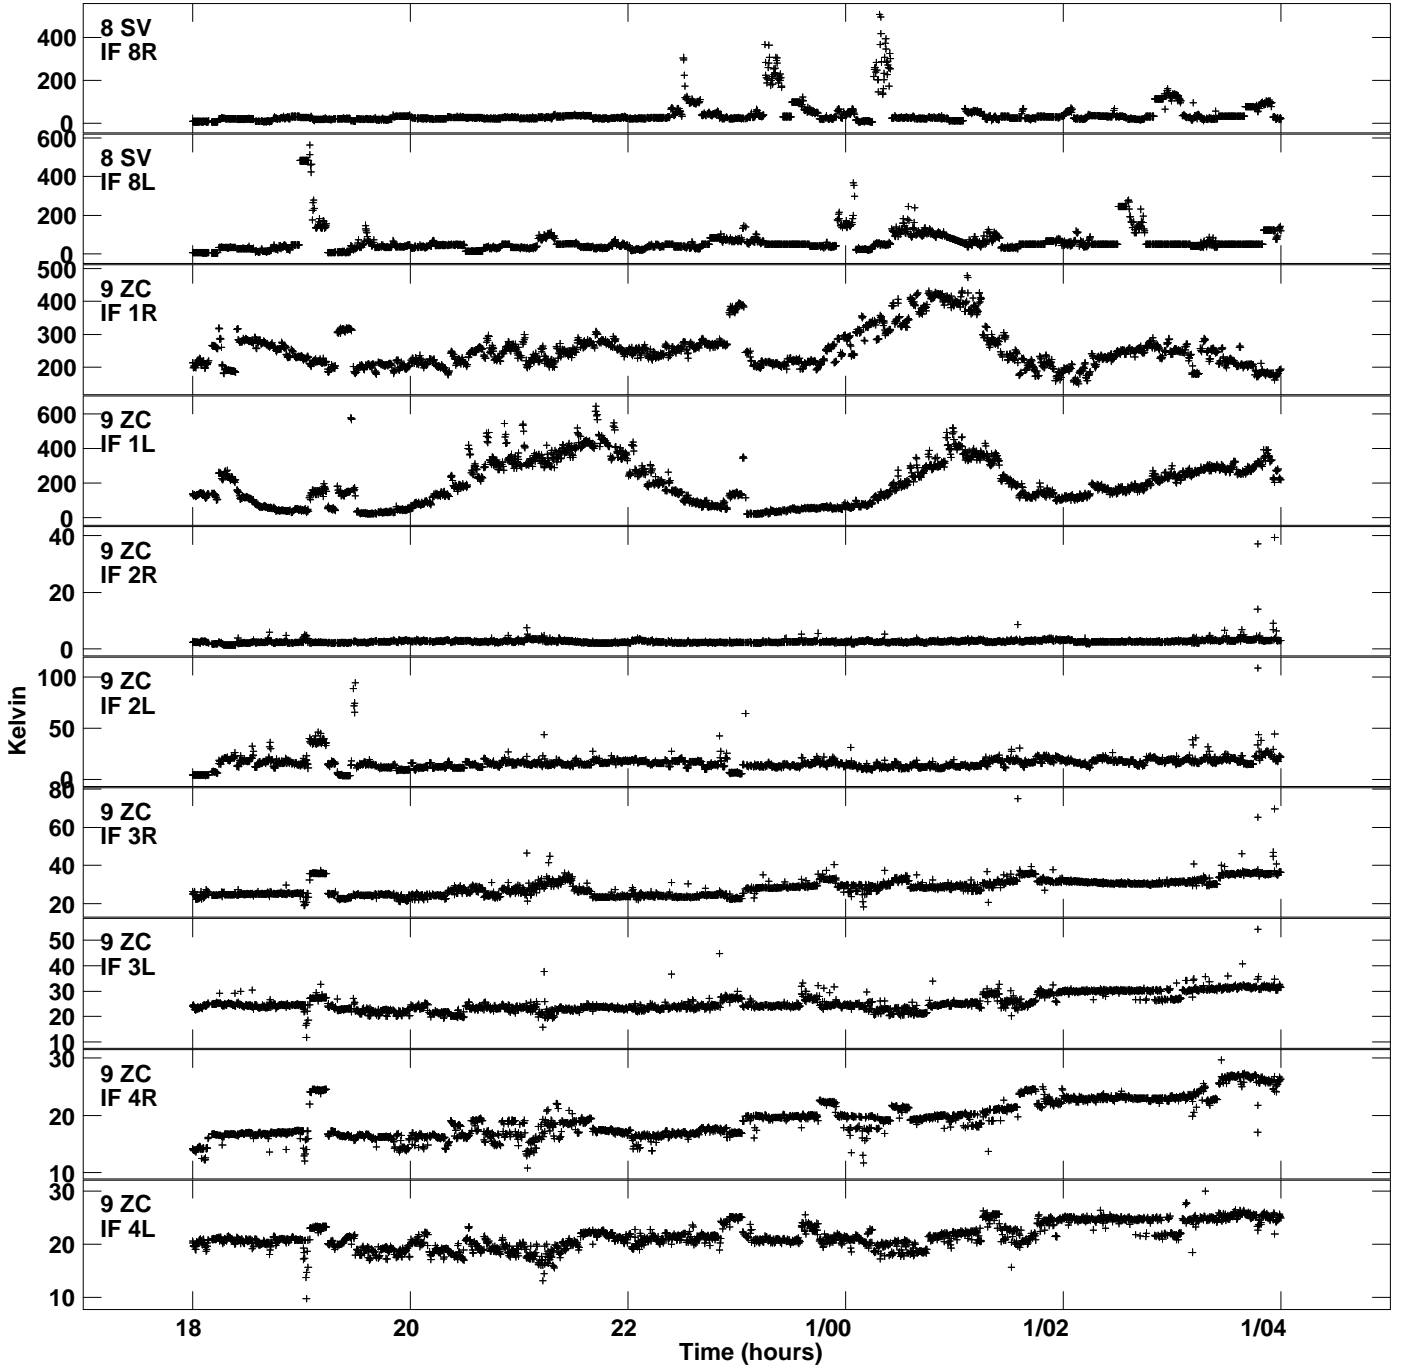

Plot file version 9 created 03-FEB-2021 11:10:08
Ts_{sys} vs UTC time for EB081A.UVDATA.1
TY 1 Rpol & Lpol IF 1 - 8

Plot file version 10 created 03-FEB-2021 11:10:08
Tsys vs UTC time for EB081A.UVDATA.1
TY 1 Rpol & Lpol IF 1 - 8

Plot file version 11 created 03-FEB-2021 11:10:08
Tsyst vs UTC time for EB081A.UVDATA.1
TY 1 Rpol & Lpol IF 1 - 8

Plot file version 12 created 03-FEB-2021 11:10:08
Tsyst vs UTC time for EB081A.UVDATA.1
TY 1 Rpol & Lpol IF 1 - 8