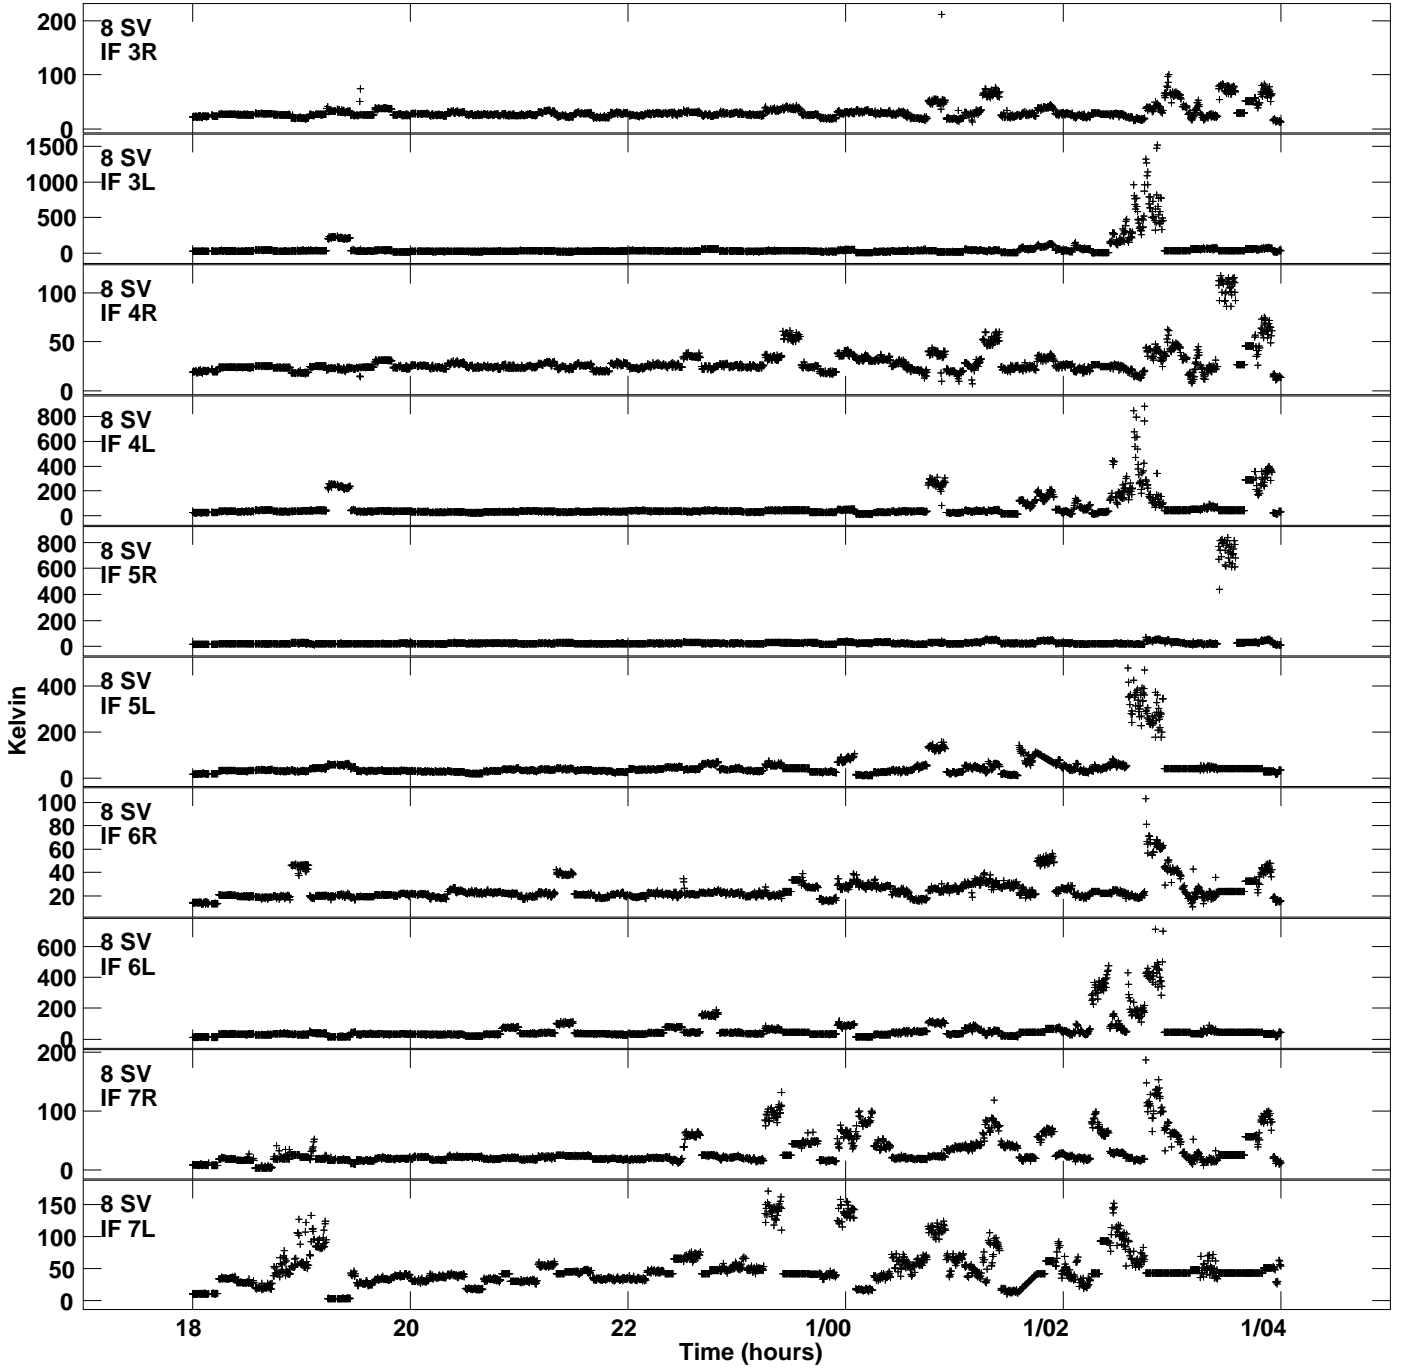

Plot file version 7 created 03-FEB-2021 11:10:08
Tsyst vs UTC time for EB081A.UVDATA.1
TY 1 Rpol & Lpol IF 1 - 8

Plot file version 8 created 03-FEB-2021 11:10:08
Tsys vs UTC time for EB081A.UVDATA.1
TY 1 Rpol & Lpol IF 1 - 8

Plot file version 9 created 03-FEB-2021 11:10:08
Ts_{sys} vs UTC time for EB081A.UVDATA.1
TY 1 Rpol & Lpol IF 1 - 8

Plot file version 10 created 03-FEB-2021 11:10:08
Tsys vs UTC time for EB081A.UVDATA.1
TY 1 Rpol & Lpol IF 1 - 8

Plot file version 11 created 03-FEB-2021 11:10:08
Tsyst vs UTC time for EB081A.UVDATA.1
TY 1 Rpol & Lpol IF 1 - 8

Plot file version 12 created 03-FEB-2021 11:10:08
Tsyst vs UTC time for EB081A.UVDATA.1
TY 1 Rpol & Lpol IF 1 - 8