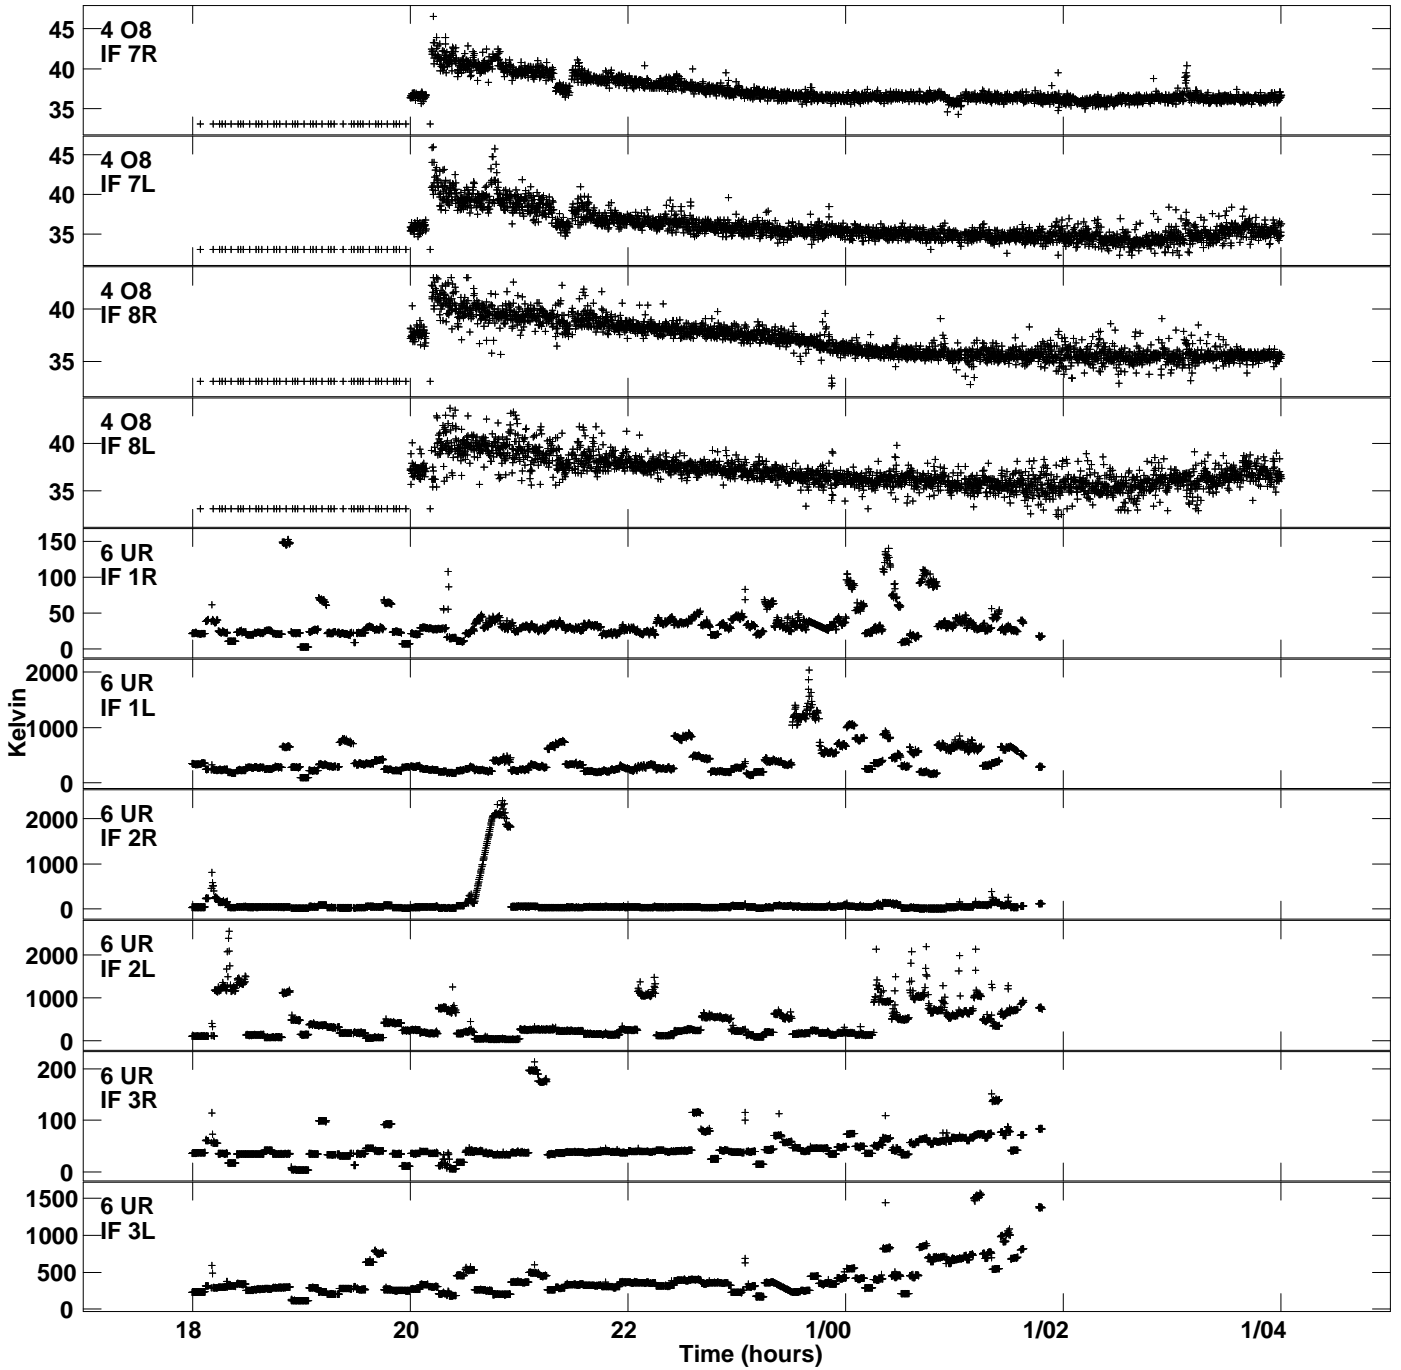

Plot file version 3 created 03-FEB-2021 11:10:08
Tsys vs UTC time for EB081A.UVDATA.1
TY 1 Rpol & Lpol IF 1 - 8

Plot file version 4 created 03-FEB-2021 11:10:08
Tsyst vs UTC time for EB081A.UVDATA.1
TY 1 Rpol & Lpol IF 1 - 8

Plot file version 5 created 03-FEB-2021 11:10:08
Tsys vs UTC time for EB081A.UVDATA.1
TY 1 Rpol & Lpol IF 1 - 8

Plot file version 6 created 03-FEB-2021 11:10:08
Tsys vs UTC time for EB081A.UVDATA.1
TY 1 Rpol & Lpol IF 1 - 8

Plot file version 7 created 03-FEB-2021 11:10:08
Tsyst vs UTC time for EB081A.UVDATA.1
TY 1 Rpol & Lpol IF 1 - 8

Plot file version 8 created 03-FEB-2021 11:10:08
Tsys vs UTC time for EB081A.UVDATA.1
TY 1 Rpol & Lpol IF 1 - 8