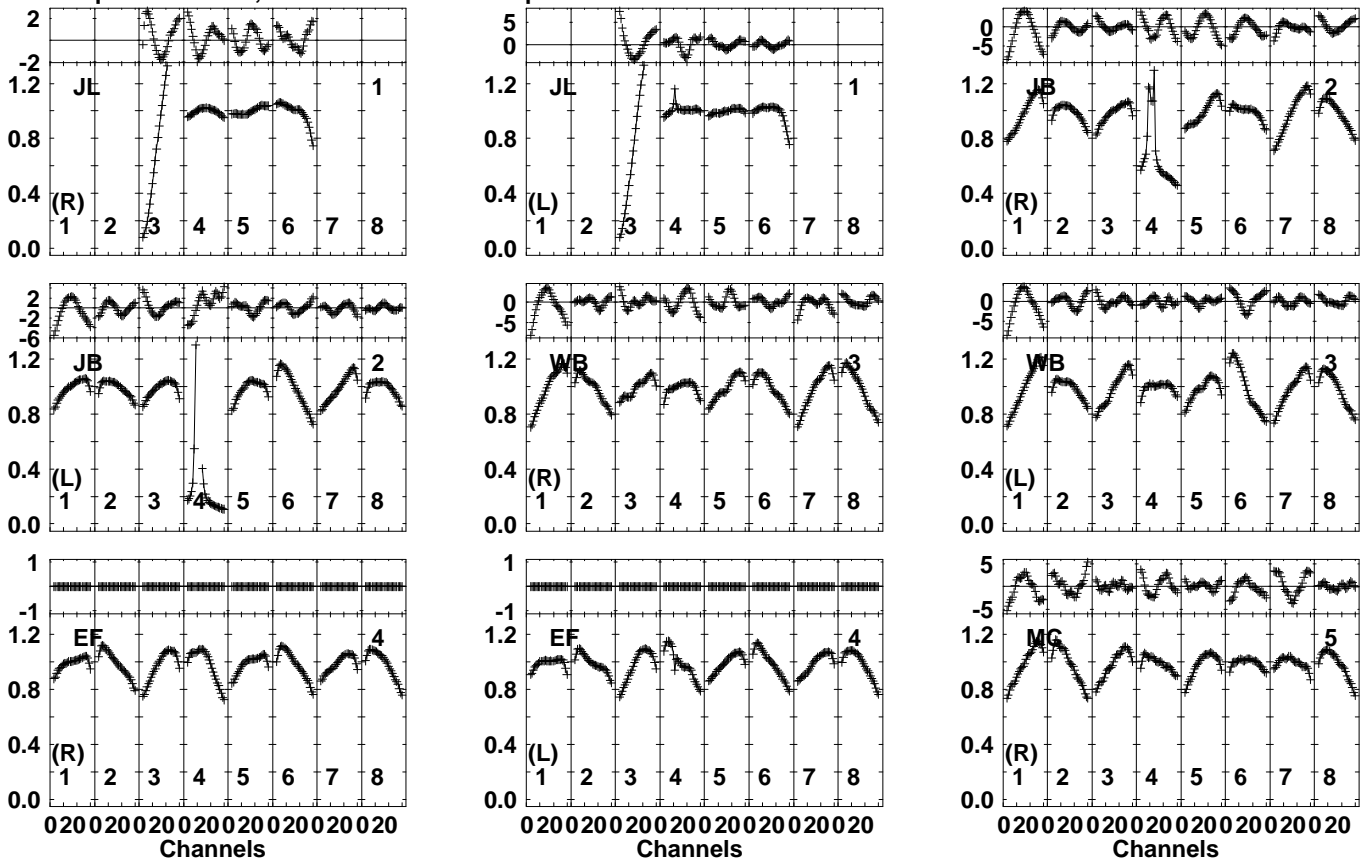

Plot file version 1 created 16-NOV-2022 14:22:19
 EB081B 1.UVDATA.1
 Freq = 1.5950 GHz, Bw = 16.000 MH Bandpass table # 1

Lower frame: BP ampl Top frame: BP phase
 Bandpass table spectrum Antenna: *
 Timerange: 00/00:00:01 to 999/00:00:00

Plot file version 3 created 16-NOV-2022 14:22:19
 EB081B 1.UVDATA.1
 Freq = 1.5950 GHz, Bw = 16.000 MH Bandpass table # 1

Lower frame: BP ampl Top frame: BP phase
 Bandpass table spectrum Antenna: *
 Timerange: 00/00:00:01 to 999/00:00:00