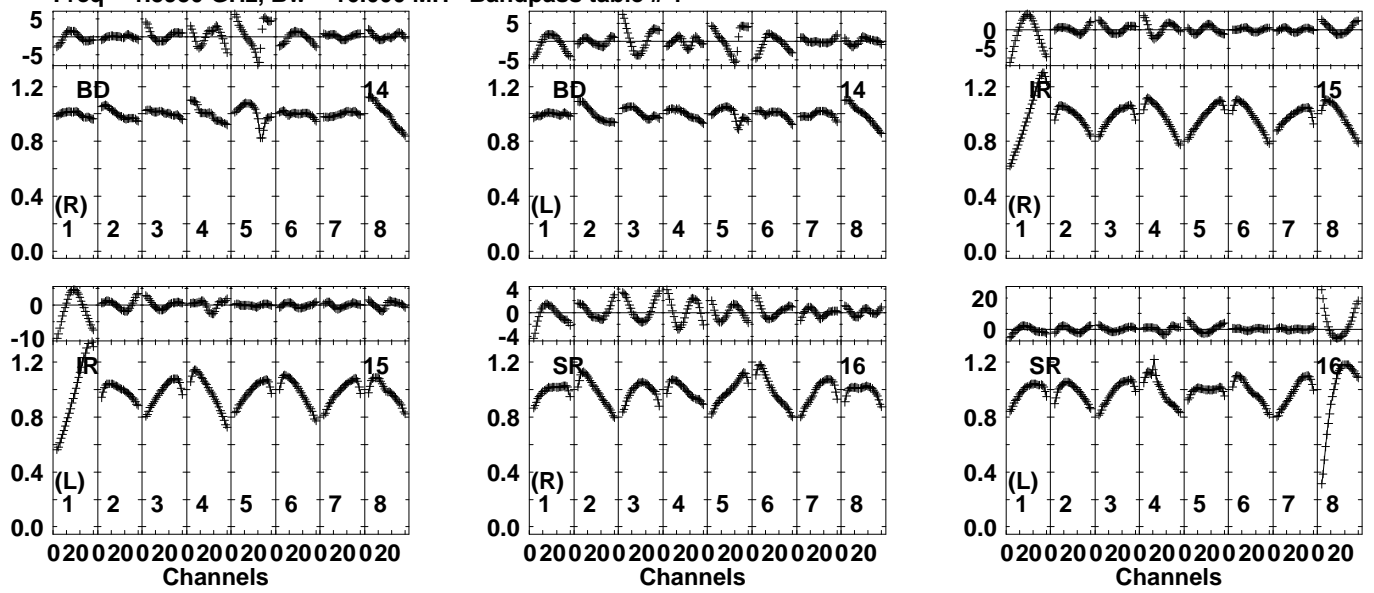

Plot file version 1 created 16-NOV-2022 14:22:19
 EB081B 1.UVDATA.1
 Freq = 1.5950 GHz, Bw = 16.000 MH Bandpass table # 1

Lower frame: BP ampl Top frame: BP phase
 Bandpass table spectrum Antenna: *
 Timerange: 00/00:00:01 to 999/00:00:00

Plot file version 3 created 16-NOV-2022 14:22:19
 EB081B 1.UVDATA.1
 Freq = 1.5950 GHz, Bw = 16.000 MH Bandpass table # 1

Lower frame: BP ampl Top frame: BP phase
 Bandpass table spectrum Antenna: *
 Timerange: 00/00:00:01 to 999/00:00:00