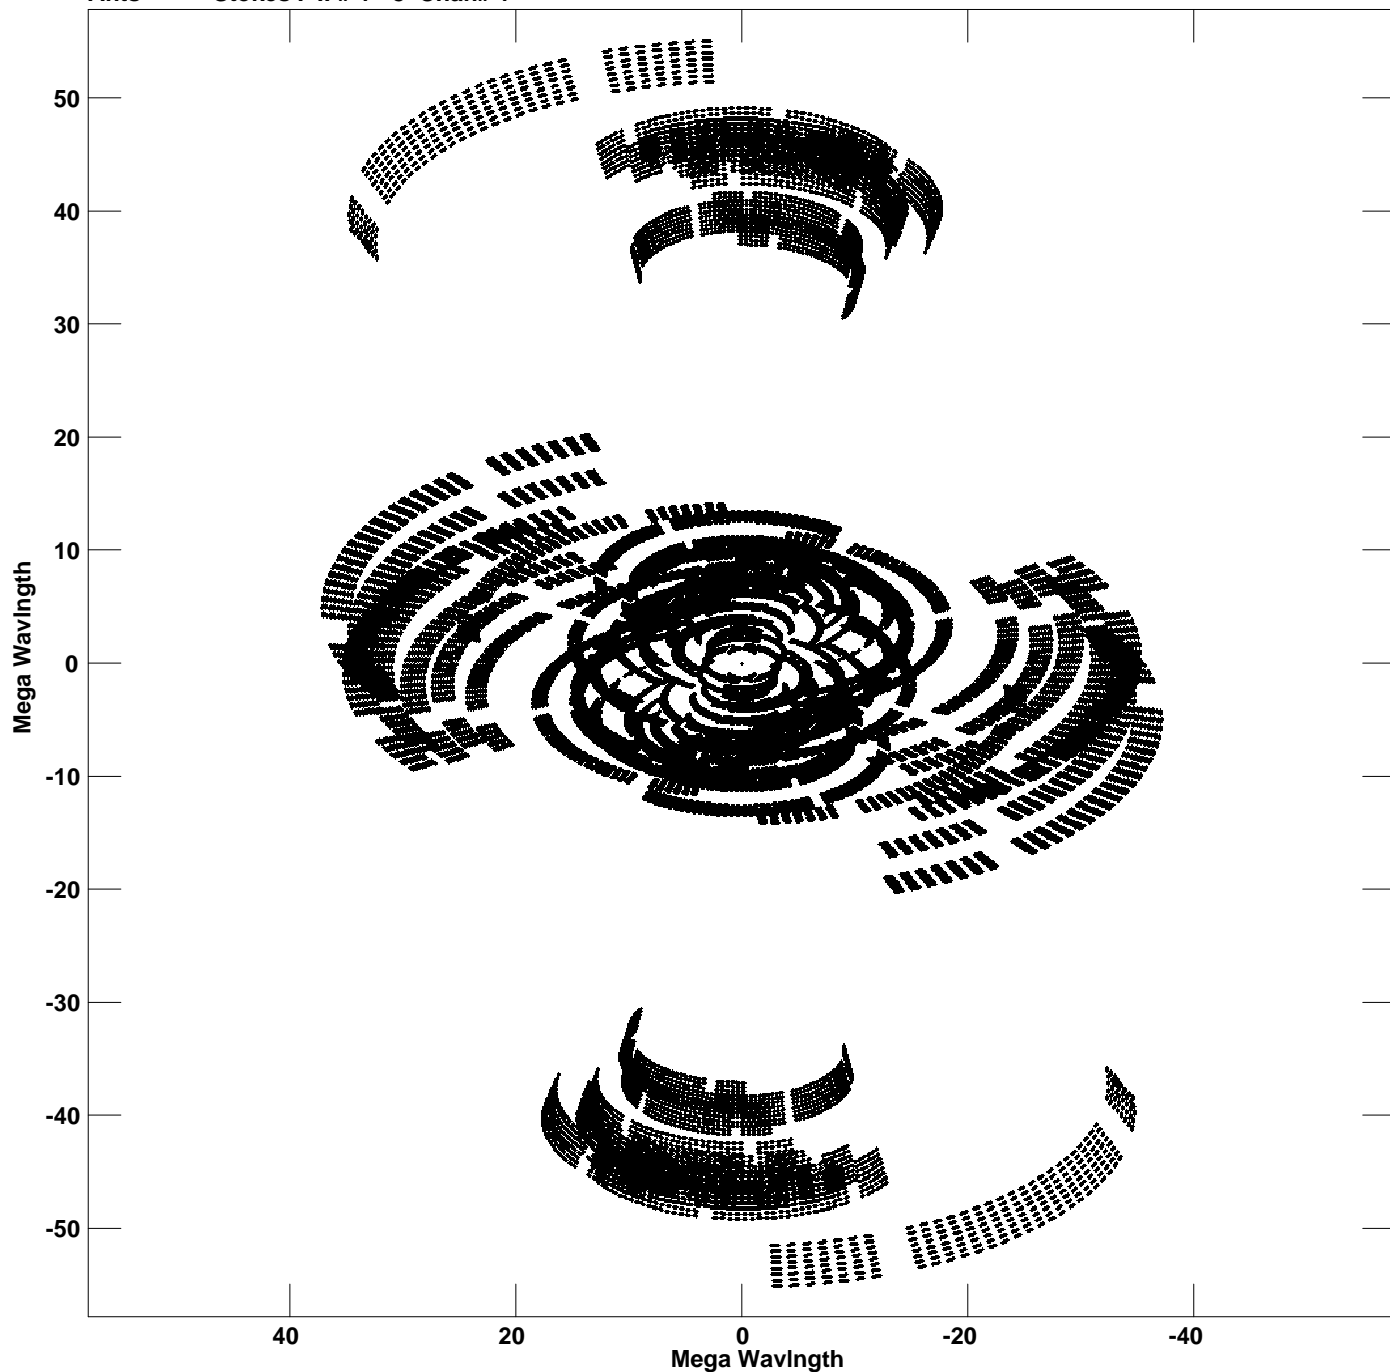

Plot file version 1 created 16-NOV-2022 14:42:43  
V vs U for ROSS867.MULTI.1 Source:ROSS867  
Ants \* - \* Stokes I IF# 1 - 8 Chan# 1

Freq = 1.6027 GHz, Bw = 16.000 MHz