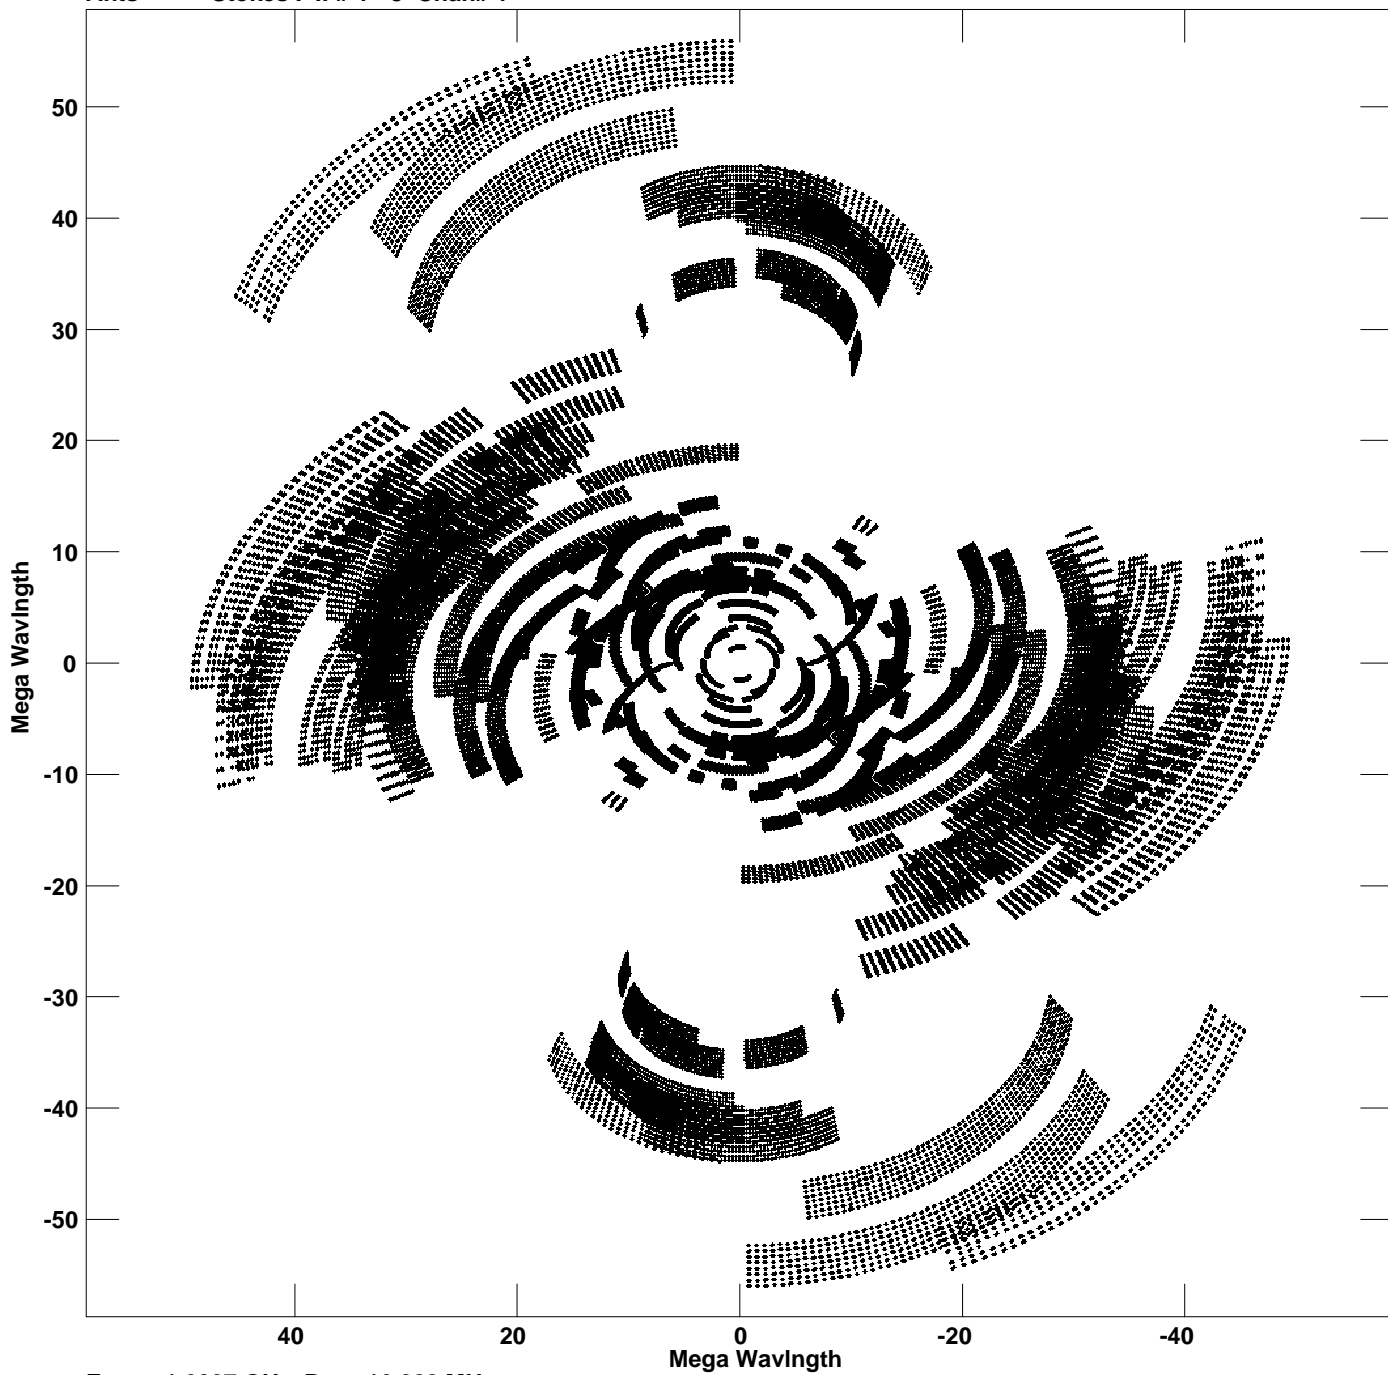

Plot file version 1 created 18-MAR-2021 12:11:34  
V vs U for J1108+4330.MULTI.1 Source:J1108+4330  
Ants \* - \* Stokes I IF# 1 - 8 Chan# 1

Freq = 1.6027 GHz, Bw = 16.000 MHz