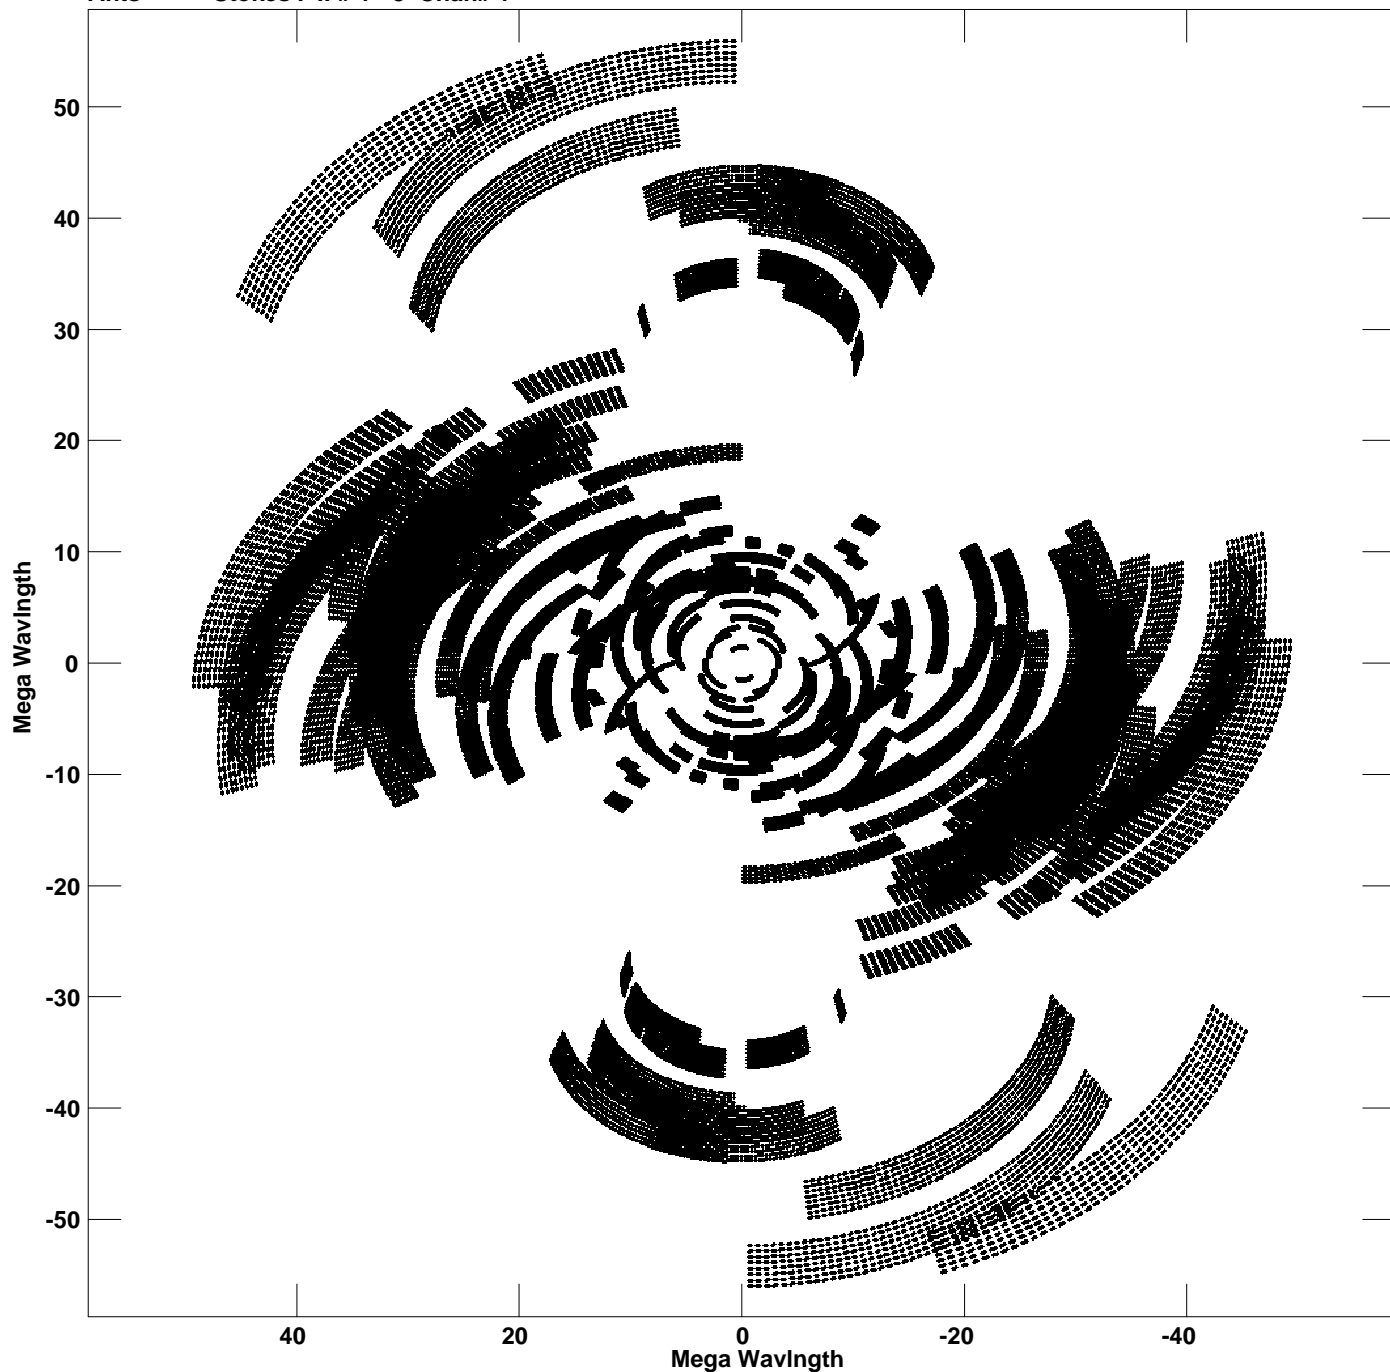

Plot file version 1 created 18-MAR-2021 12:12:12
V vs U for WXUMA.MULTI.1 Source:WXUMA
Ants * - * Stokes I IF# 1 - 8 Chan# 1

Freq = 1.6027 GHz, Bw = 16.000 MHz