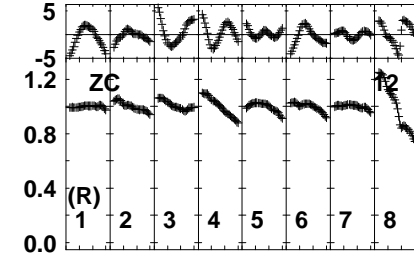

Plot file version 1 created 18-MAR-2021 12:57:42  
 EB082 2.UVDATA.1  
 Freq = 1.5950 GHz, Bw = 16.000 MH Bandpass table # 1

Lower frame: BP ampl Top frame: BP phase  
 Bandpass table spectrum Antenna: \*  
 Timerange: 00/00:00:01 to 999/00:00:00

Plot file version 2 created 18-MAR-2021 12:57:42  
 EB082 2.UVDATA.1  
 Freq = 1.5950 GHz, Bw = 16.000 MH Bandpass table # 1

Lower frame: BP ampl Top frame: BP phase  
 Bandpass table spectrum Antenna: \*  
 Timerange: 00/00:00:01 to 999/00:00:00