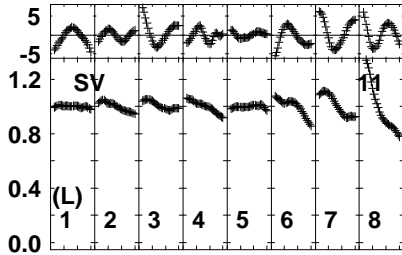

Plot file version 1 created 18-MAR-2021 12:57:42  
 EB082 2.UVDATA.1  
 Freq = 1.5950 GHz, Bw = 16.000 MH Bandpass table # 1

Lower frame: BP ampl Top frame: BP phase  
 Bandpass table spectrum Antenna: \*  
 Timerange: 00/00:00:01 to 999/00:00:00

Plot file version 2 created 18-MAR-2021 12:57:42  
 EB082 2.UVDATA.1  
 Freq = 1.5950 GHz, Bw = 16.000 MH Bandpass table # 1

Lower frame: BP ampl Top frame: BP phase  
 Bandpass table spectrum Antenna: \*  
 Timerange: 00/00:00:01 to 999/00:00:00