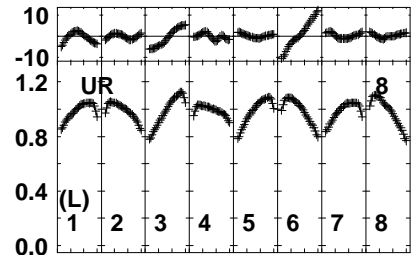

Plot file version 1 created 18-MAR-2021 12:57:42  
 EB082 2.UVDATA.1  
 Freq = 1.5950 GHz, Bw = 16.000 MH Bandpass table # 1

Lower frame: BP ampl Top frame: BP phase  
 Bandpass table spectrum Antenna: \*  
 Timerange: 00/00:00:01 to 999/00:00:00

Plot file version 2 created 18-MAR-2021 12:57:42  
 EB082 2.UVDATA.1  
 Freq = 1.5950 GHz, Bw = 16.000 MH Bandpass table # 1

Lower frame: BP ampl Top frame: BP phase  
 Bandpass table spectrum Antenna: \*  
 Timerange: 00/00:00:01 to 999/00:00:00