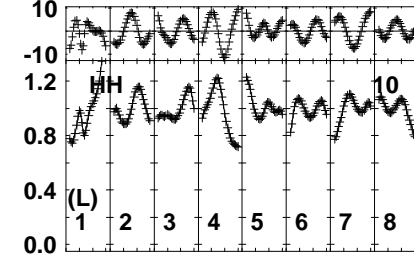

Plot file version 1 created 18-MAR-2021 12:57:42  
 EB082 2.UVDATA.1  
 Freq = 1.5950 GHz, Bw = 16.000 MH Bandpass table # 1

Lower frame: BP ampl Top frame: BP phase  
 Bandpass table spectrum Antenna: \*  
 Timerange: 00/00:00:01 to 999/00:00:00

Plot file version 2 created 18-MAR-2021 12:57:42  
 EB082 2.UVDATA.1  
 Freq = 1.5950 GHz, Bw = 16.000 MH Bandpass table # 1

Lower frame: BP ampl Top frame: BP phase  
 Bandpass table spectrum Antenna: \*  
 Timerange: 00/00:00:01 to 999/00:00:00