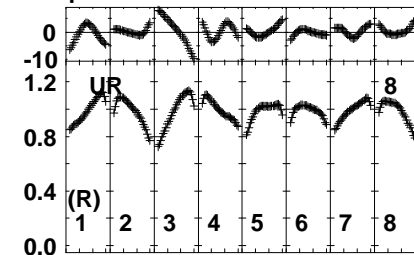

Plot file version 1 created 18-MAR-2021 12:57:42  
 EB082 2.UVDATA.1  
 Freq = 1.5950 GHz, Bw = 16.000 MH Bandpass table # 1

Lower frame: BP ampl Top frame: BP phase  
 Bandpass table spectrum Antenna: \*  
 Timerange: 00/00:00:01 to 999/00:00:00

Plot file version 2 created 18-MAR-2021 12:57:42  
 EB082 2.UVDATA.1  
 Freq = 1.5950 GHz, Bw = 16.000 MH Bandpass table # 1

Lower frame: BP ampl Top frame: BP phase  
 Bandpass table spectrum Antenna: \*  
 Timerange: 00/00:00:01 to 999/00:00:00