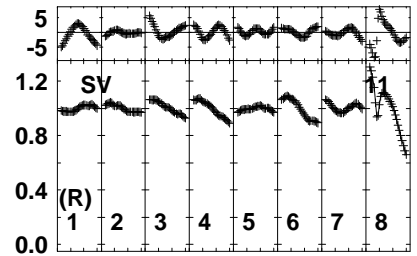

Plot file version 1 created 18-MAR-2021 12:57:42  
 EB082 2.UVDATA.1  
 Freq = 1.5950 GHz, Bw = 16.000 MH Bandpass table # 1

Lower frame: BP ampl Top frame: BP phase  
 Bandpass table spectrum Antenna: \*  
 Timerange: 00/00:00:01 to 999/00:00:00

Plot file version 2 created 18-MAR-2021 12:57:42  
 EB082 2.UVDATA.1  
 Freq = 1.5950 GHz, Bw = 16.000 MH Bandpass table # 1

Lower frame: BP ampl Top frame: BP phase  
 Bandpass table spectrum Antenna: \*  
 Timerange: 00/00:00:01 to 999/00:00:00