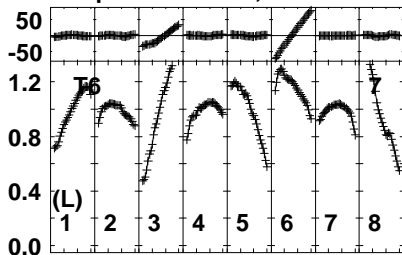

Plot file version 1 created 18-MAR-2021 12:57:42  
 EB082 2.UVDATA.1  
 Freq = 1.5950 GHz, Bw = 16.000 MH Bandpass table # 1

Lower frame: BP ampl Top frame: BP phase  
 Bandpass table spectrum Antenna: \*  
 Timerange: 00/00:00:01 to 999/00:00:00

Plot file version 2 created 18-MAR-2021 12:57:42  
 EB082 2.UVDATA.1  
 Freq = 1.5950 GHz, Bw = 16.000 MH Bandpass table # 1

Lower frame: BP ampl Top frame: BP phase  
 Bandpass table spectrum Antenna: \*  
 Timerange: 00/00:00:01 to 999/00:00:00