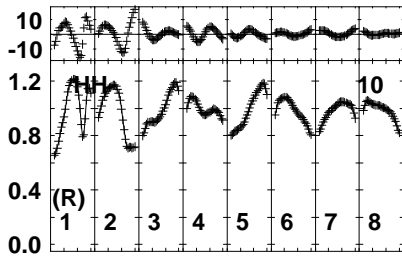

Plot file version 1 created 18-MAR-2021 12:57:42  
 EB082 2.UVDATA.1  
 Freq = 1.5950 GHz, Bw = 16.000 MH Bandpass table # 1

Lower frame: BP ampl Top frame: BP phase  
 Bandpass table spectrum Antenna: \*  
 Timerange: 00/00:00:01 to 999/00:00:00

Plot file version 2 created 18-MAR-2021 12:57:42  
 EB082 2.UVDATA.1  
 Freq = 1.5950 GHz, Bw = 16.000 MH Bandpass table # 1

Lower frame: BP ampl Top frame: BP phase  
 Bandpass table spectrum Antenna: \*  
 Timerange: 00/00:00:01 to 999/00:00:00