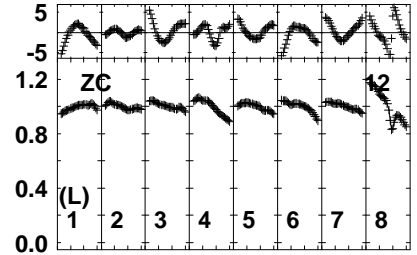

Plot file version 1 created 18-MAR-2021 12:57:42  
 EB082 2.UVDATA.1  
 Freq = 1.5950 GHz, Bw = 16.000 MH Bandpass table # 1

Lower frame: BP ampl Top frame: BP phase  
 Bandpass table spectrum Antenna: \*  
 Timerange: 00/00:00:01 to 999/00:00:00

Plot file version 2 created 18-MAR-2021 12:57:42  
 EB082 2.UVDATA.1  
 Freq = 1.5950 GHz, Bw = 16.000 MH Bandpass table # 1

Lower frame: BP ampl Top frame: BP phase  
 Bandpass table spectrum Antenna: \*  
 Timerange: 00/00:00:01 to 999/00:00:00