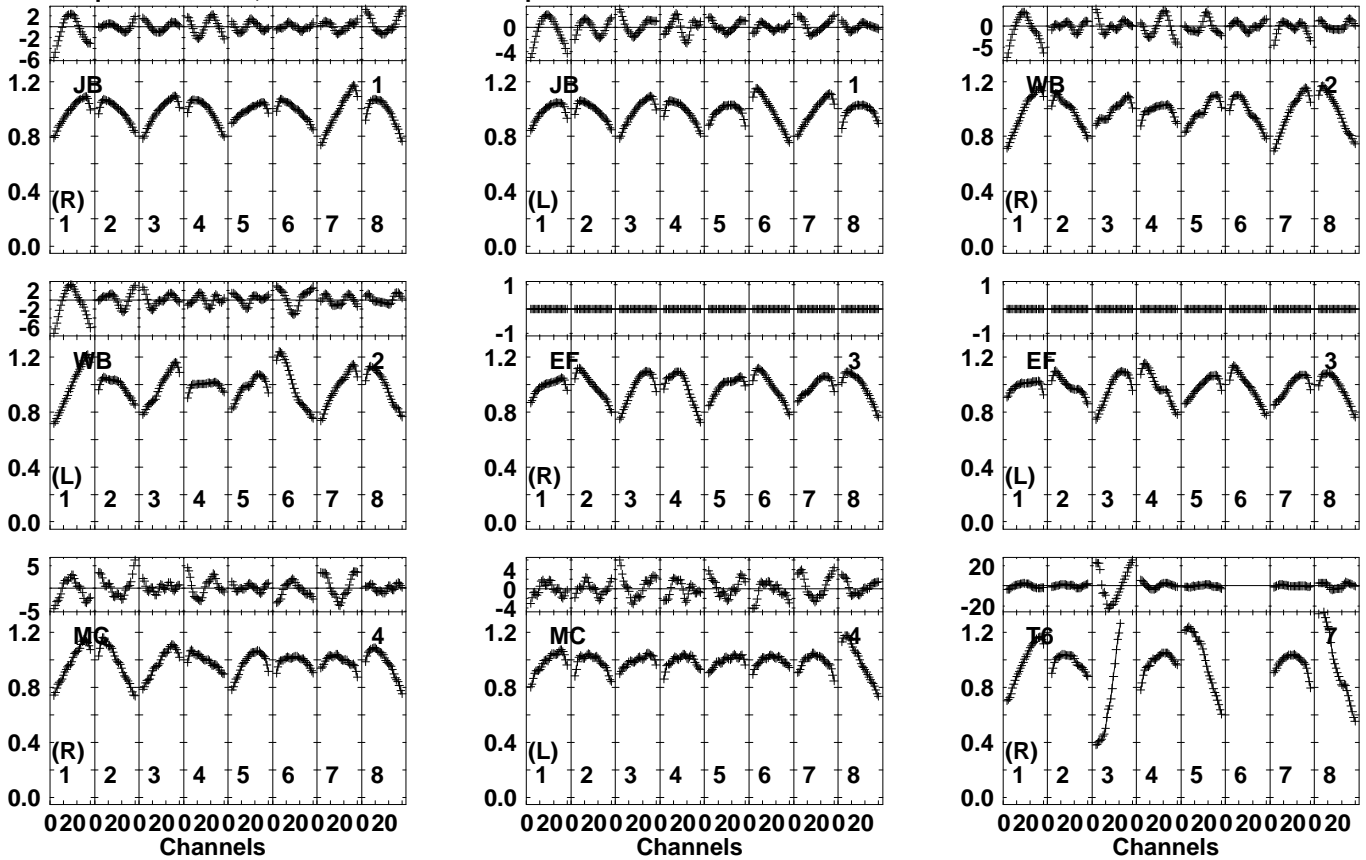

Plot file version 1 created 18-MAR-2021 12:57:42  
 EB082 2.UVDATA.1  
 Freq = 1.5950 GHz, Bw = 16.000 MH Bandpass table # 1

Lower frame: BP ampl Top frame: BP phase  
 Bandpass table spectrum Antenna: \*  
 Timerange: 00/00:00:01 to 999/00:00:00

Plot file version 2 created 18-MAR-2021 12:57:42  
 EB082 2.UVDATA.1  
 Freq = 1.5950 GHz, Bw = 16.000 MH Bandpass table # 1

Lower frame: BP ampl Top frame: BP phase  
 Bandpass table spectrum Antenna: \*  
 Timerange: 00/00:00:01 to 999/00:00:00