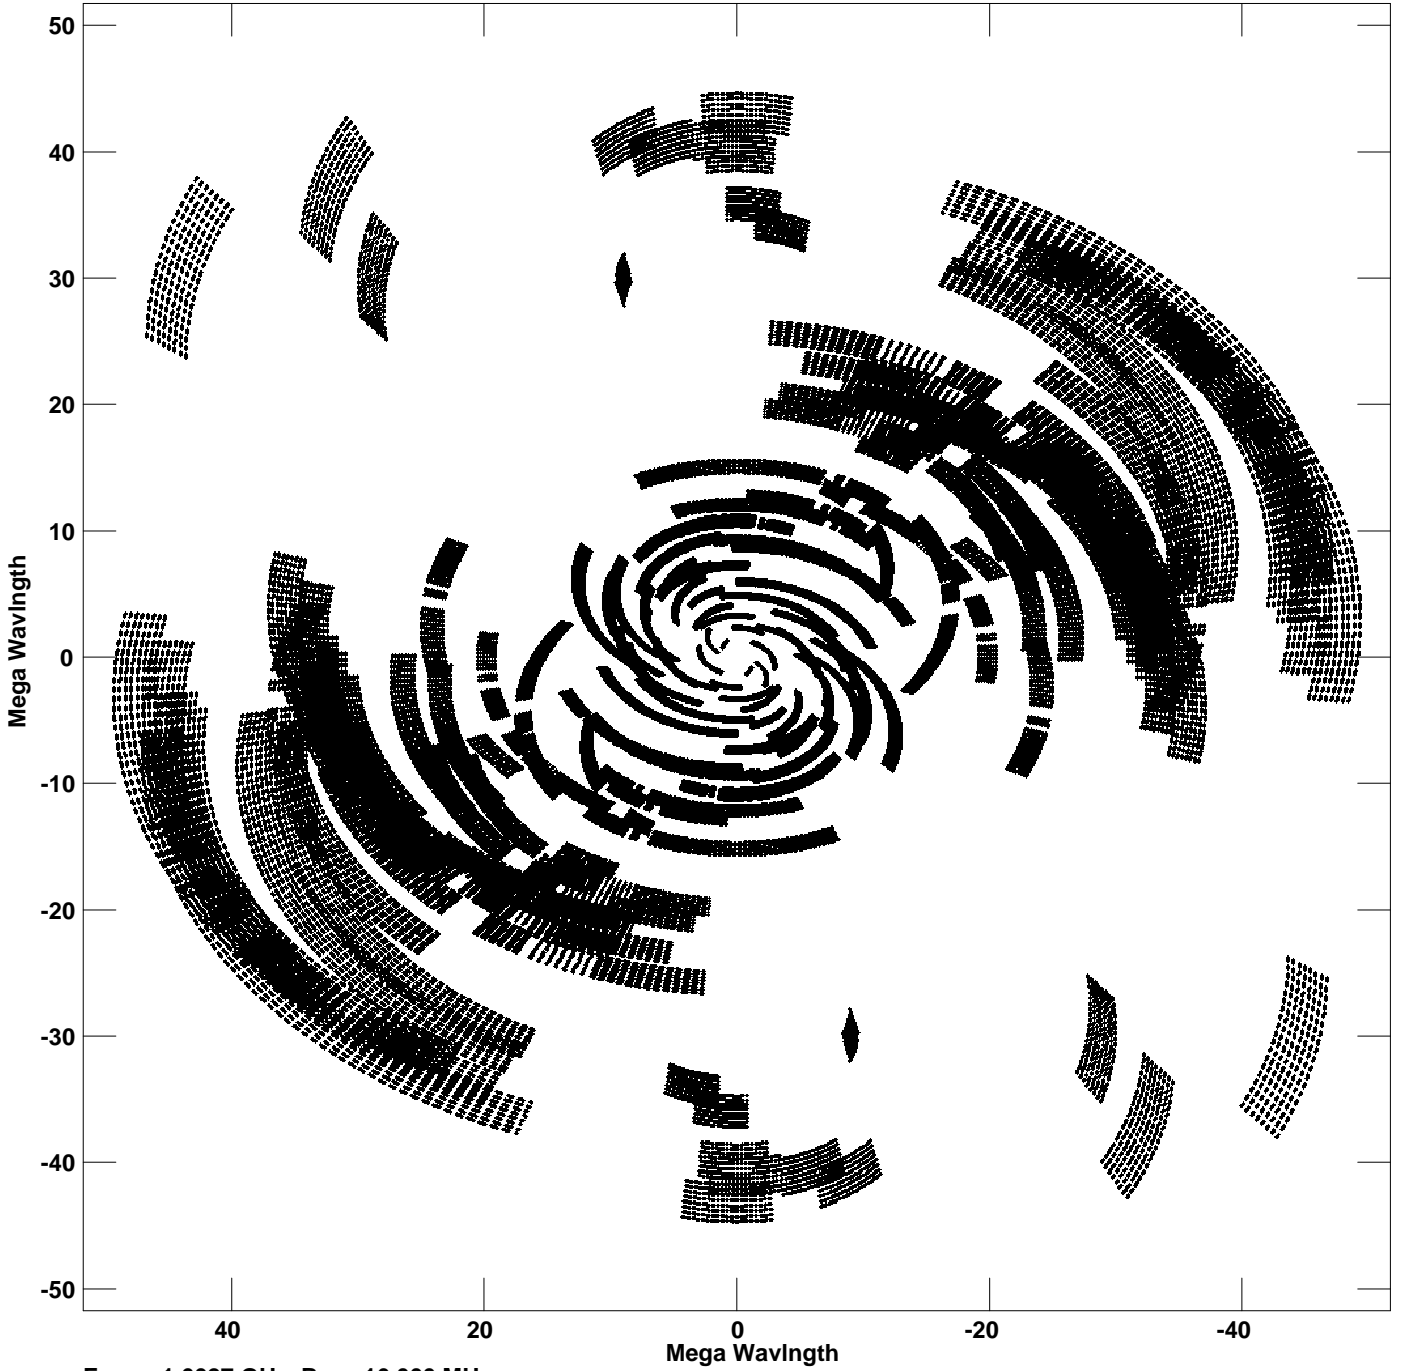

Plot file version 1 created 01-FEB-2021 14:34:41
V vs U for LP212-62.MULTI.1 Source:LP212-62
Ants * - * Stokes I IF# 1 - 8 Chan# 1

Freq = 1.6027 GHz, Bw = 16.000 MHz