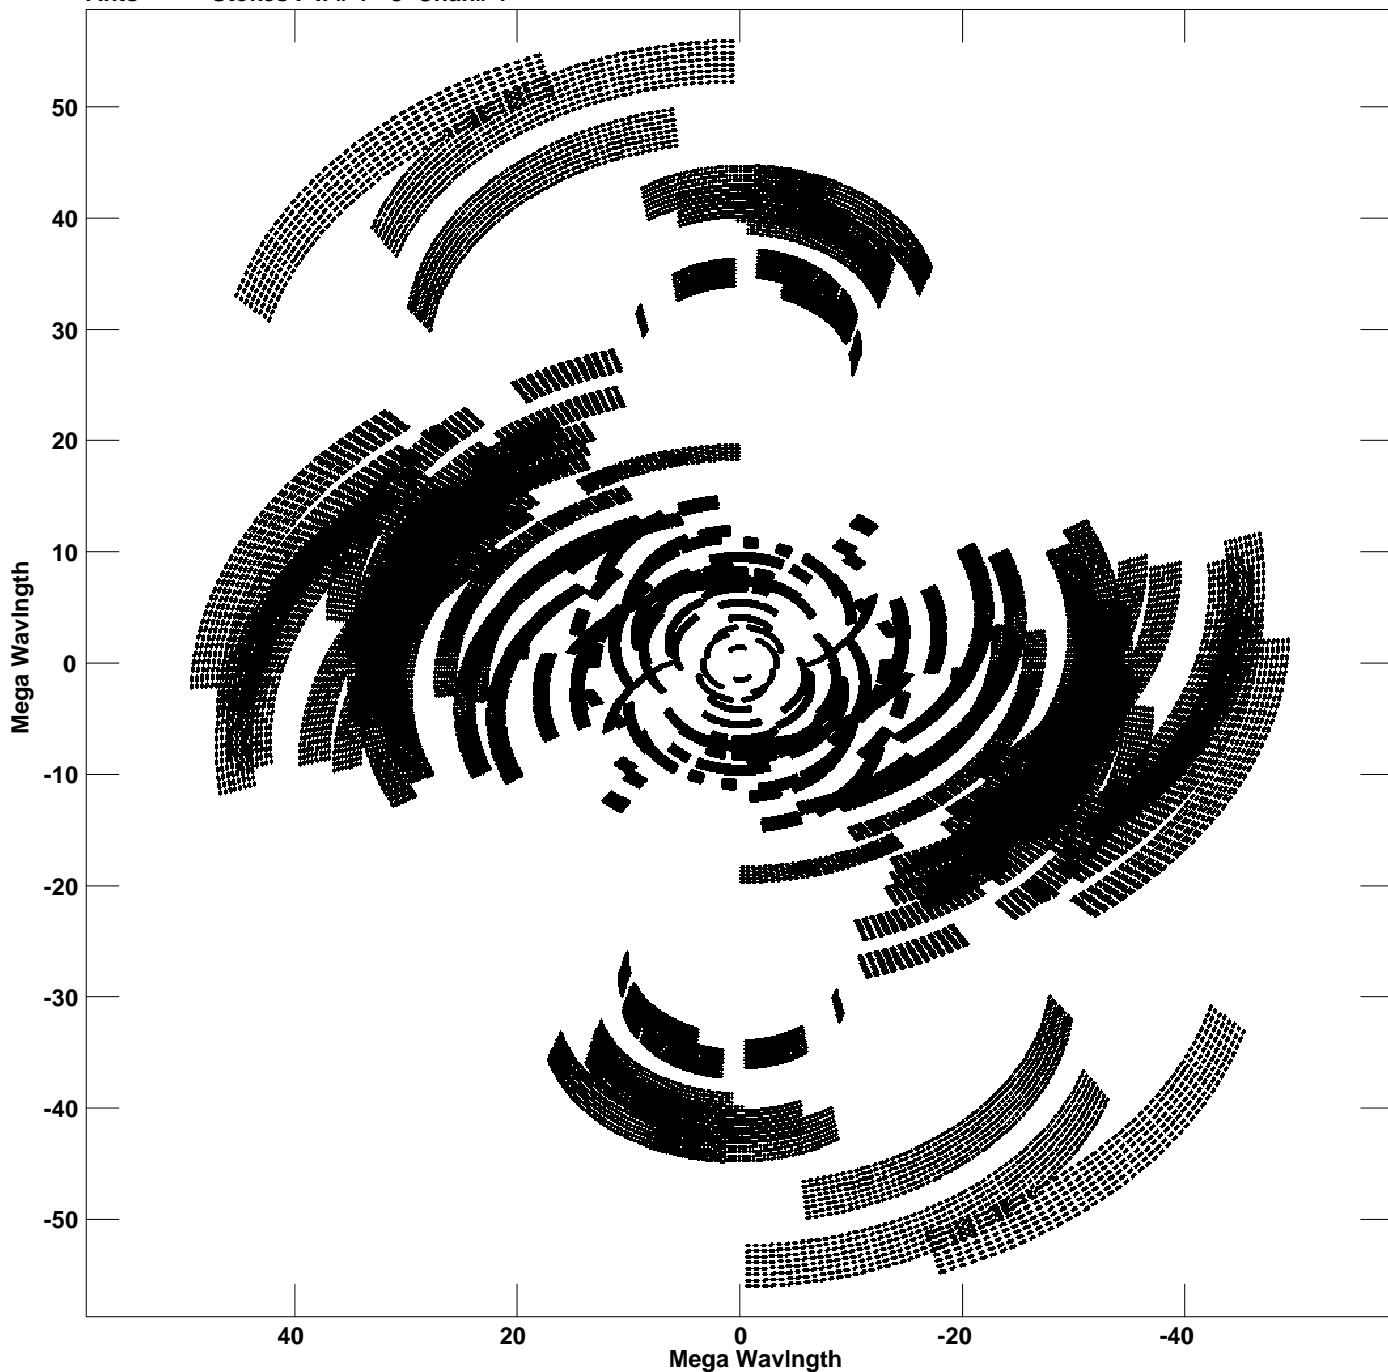

Plot file version 1 created 01-FEB-2021 14:34:16  
V vs U for WXUMA.MULTI.1 Source:WXUMA  
Ants \* - \* Stokes I IF# 1 - 8 Chan# 1

Freq = 1.6027 GHz, Bw = 16.000 MHz