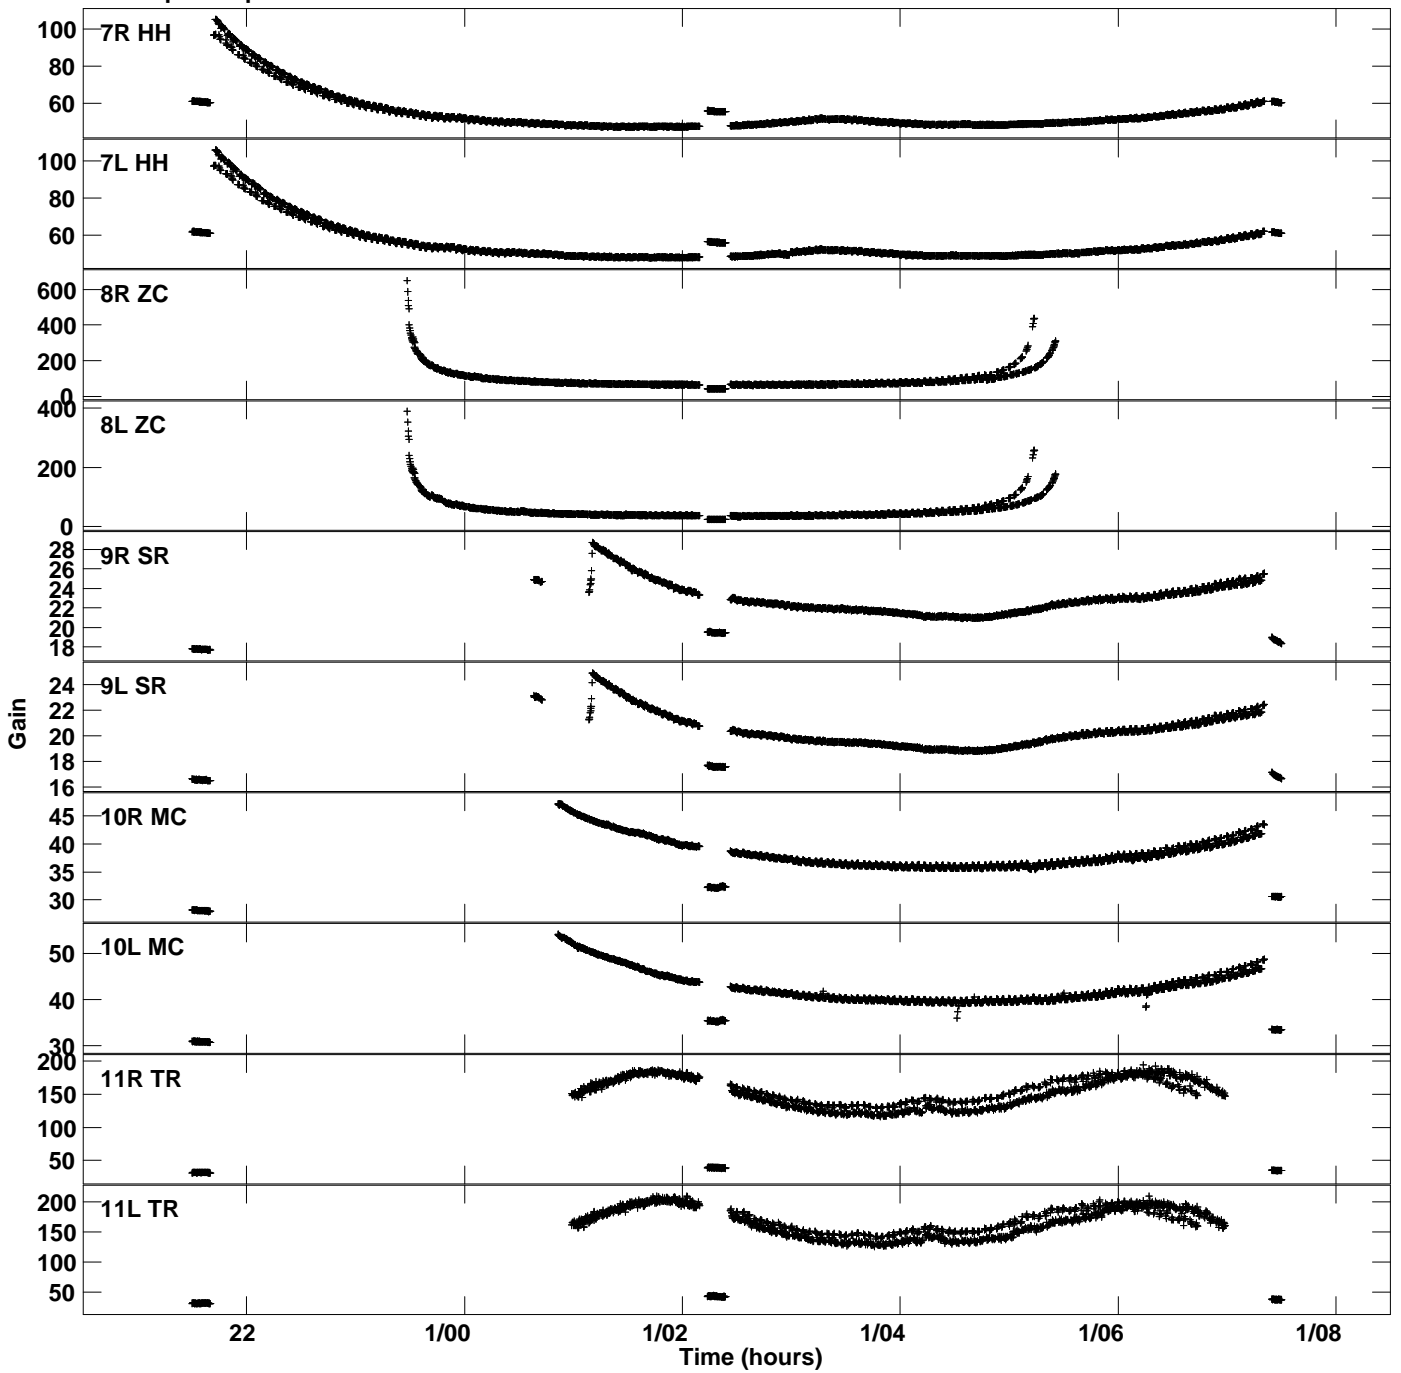

Plot file version 1 created 04-JUN-2021 16:57:35
 Gain amp vs UTC time for EB084_2.UVDATA.1
 CL 2 Rpol & Lpol IF 1

Plot file version 2 created 04-JUN-2021 16:57:35
Gain amp vs UTC time for EB084_2.UVDATA.1
CL 2 Rpol & Lpol IF 1

Plot file version 3 created 04-JUN-2021 16:57:35
Gain amp vs UTC time for EB084_2.UVDATA.1
CL 2 Rpol & Lpol IF 1