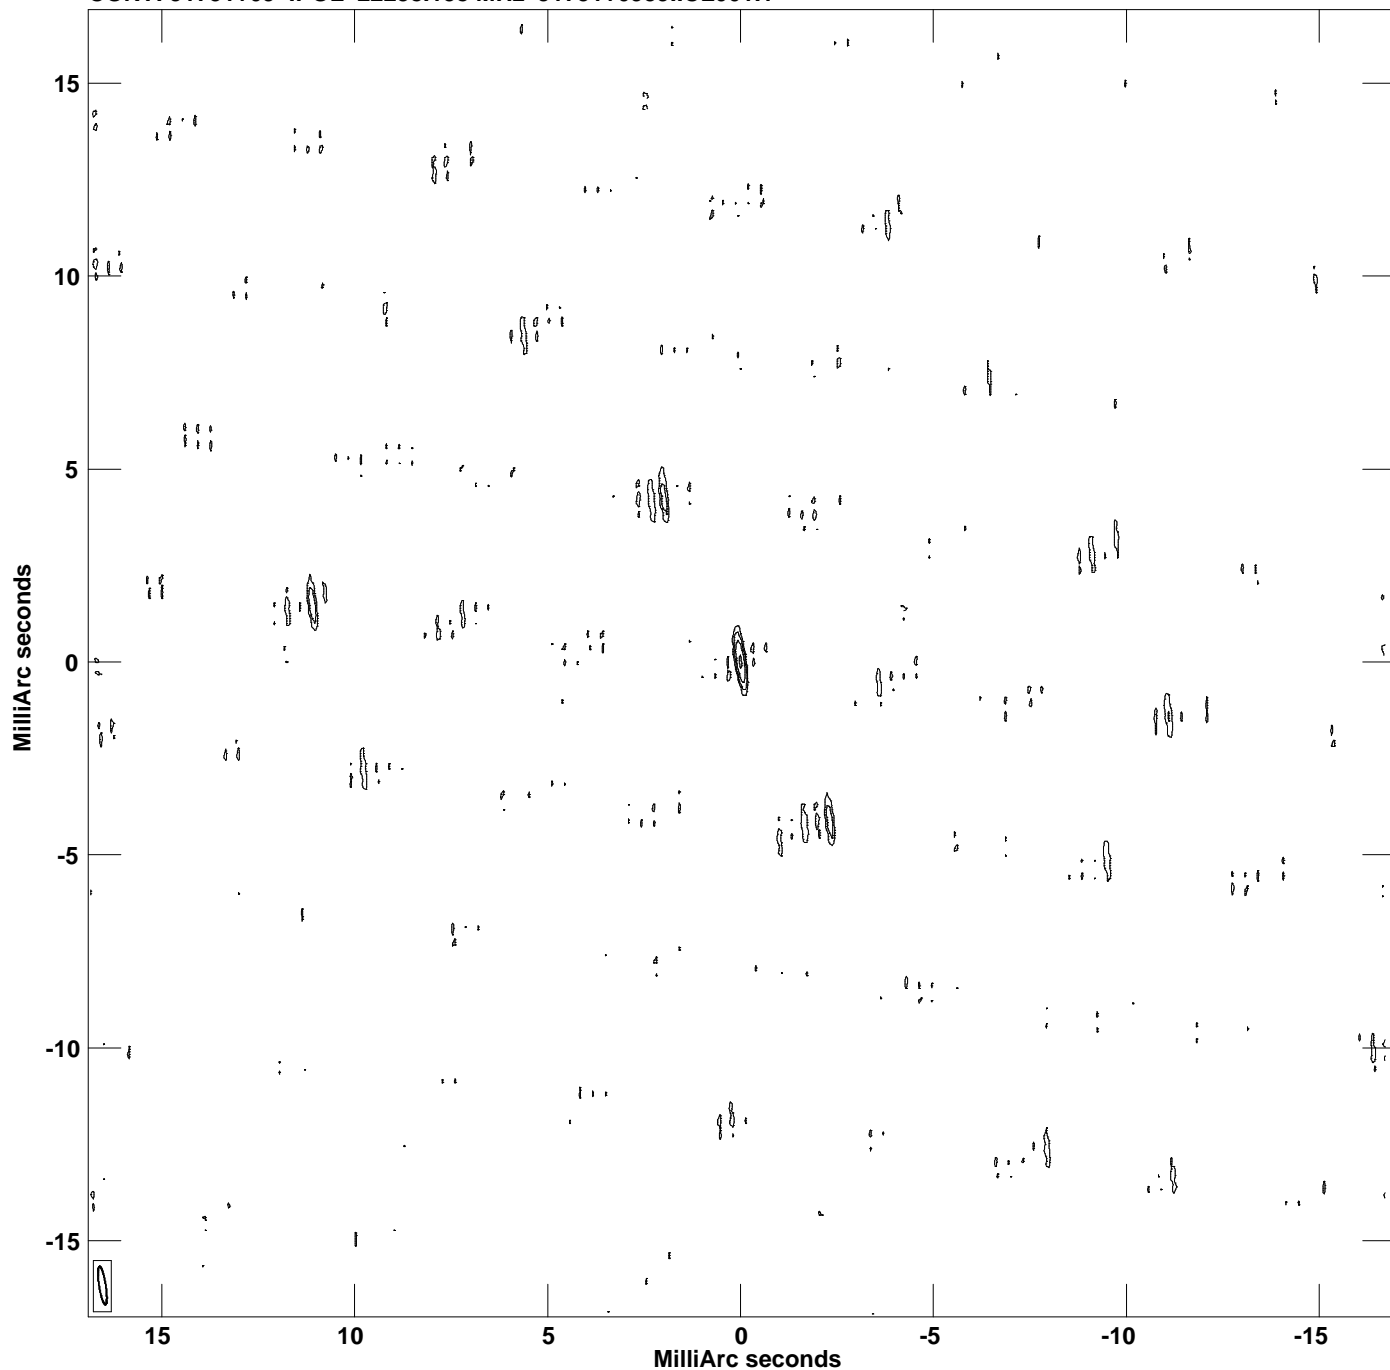

PLot file version 1 created 04-JUN-2021 17:23:45
CONT: J1751+09 IPOL 22238.158 MHz J1751+0939.ICL001.1

Center at RA 17 51 32.81857360 DEC 09 39 00.7284120
Cont peak brightness = 6.7419E-01 JY/BEAM
Levs = 6.742E-03 * (-10.7, 10.67, 21.34, 42.68, 85.37)