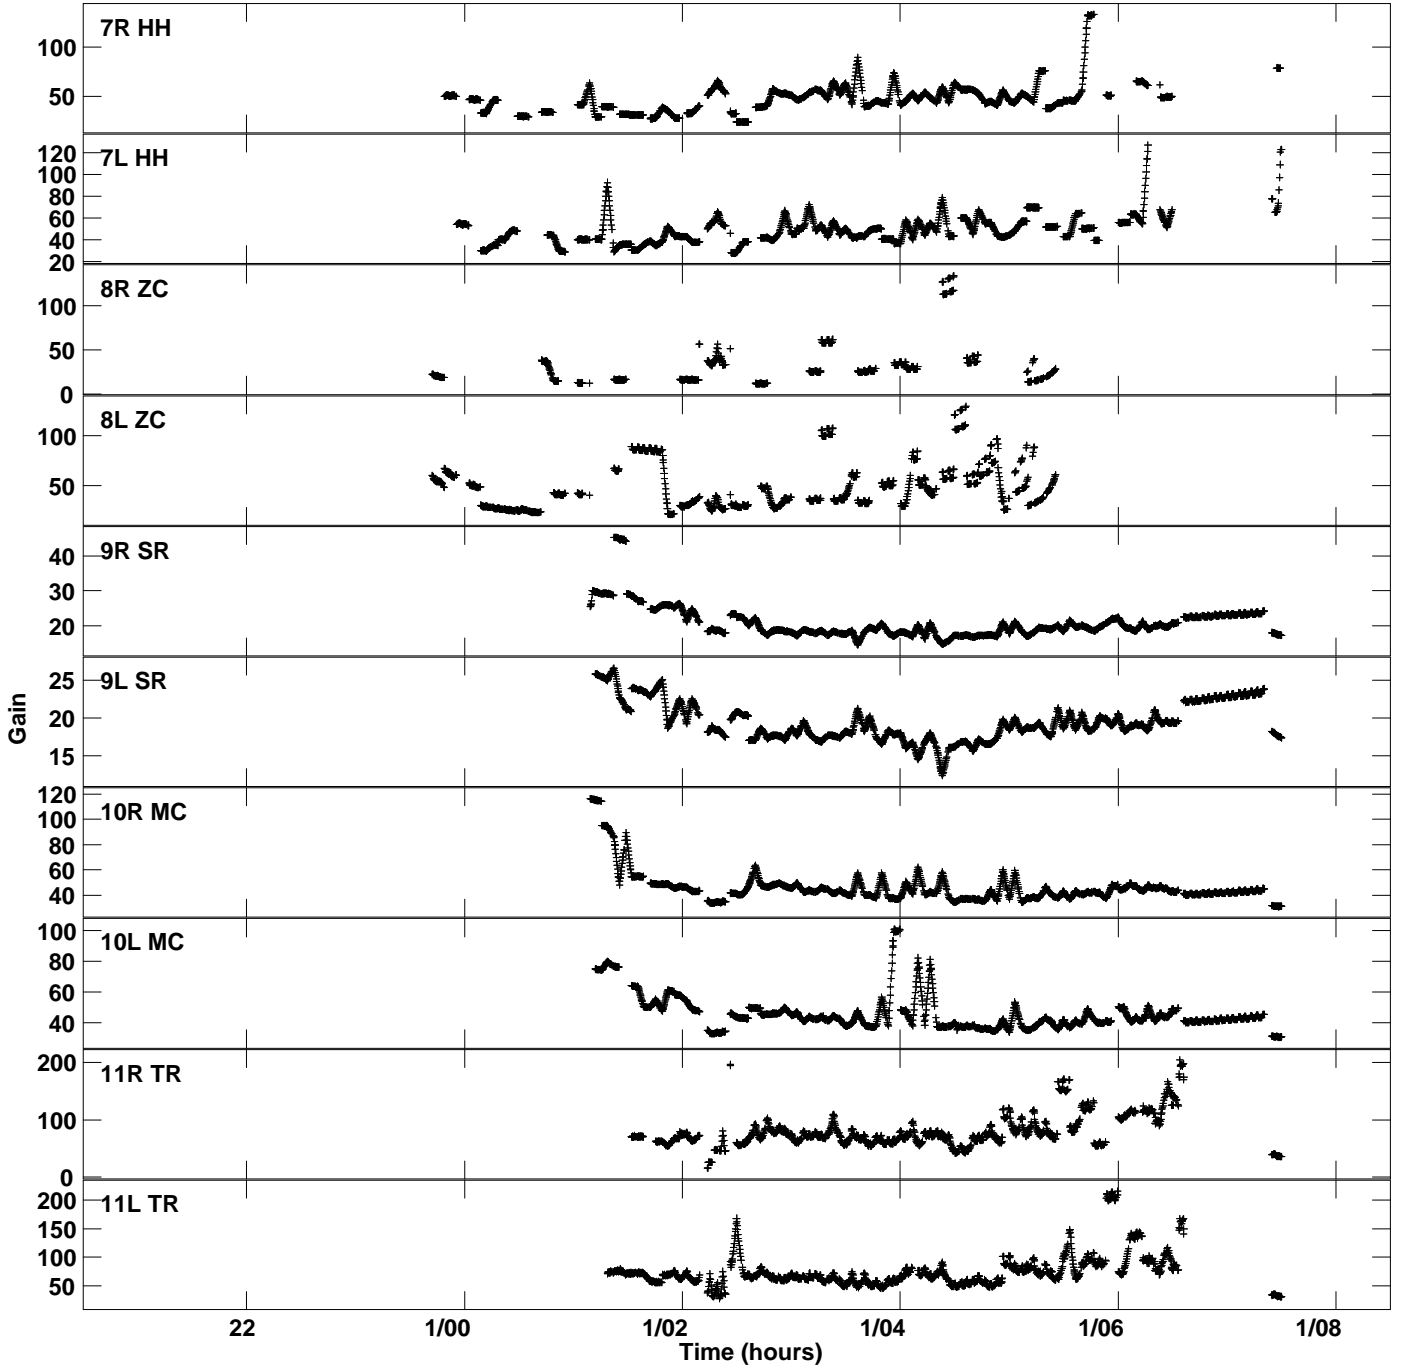

Plot file version 1 created 04-JUN-2021 17:26:03
 Gain amp vs UTC time for EB084_2.TMP.1
 CL 4 Rpol & Lpol IF 1

Plot file version 2 created 04-JUN-2021 17:26:03
Gain amp vs UTC time for EB084_2.TMP.1
CL 4 Rpol & Lpol IF 1

Plot file version 3 created 04-JUN-2021 17:26:03
Gain amp vs UTC time for EB084_2.TMP.1
CL 4 Rpol & Lpol IF 1