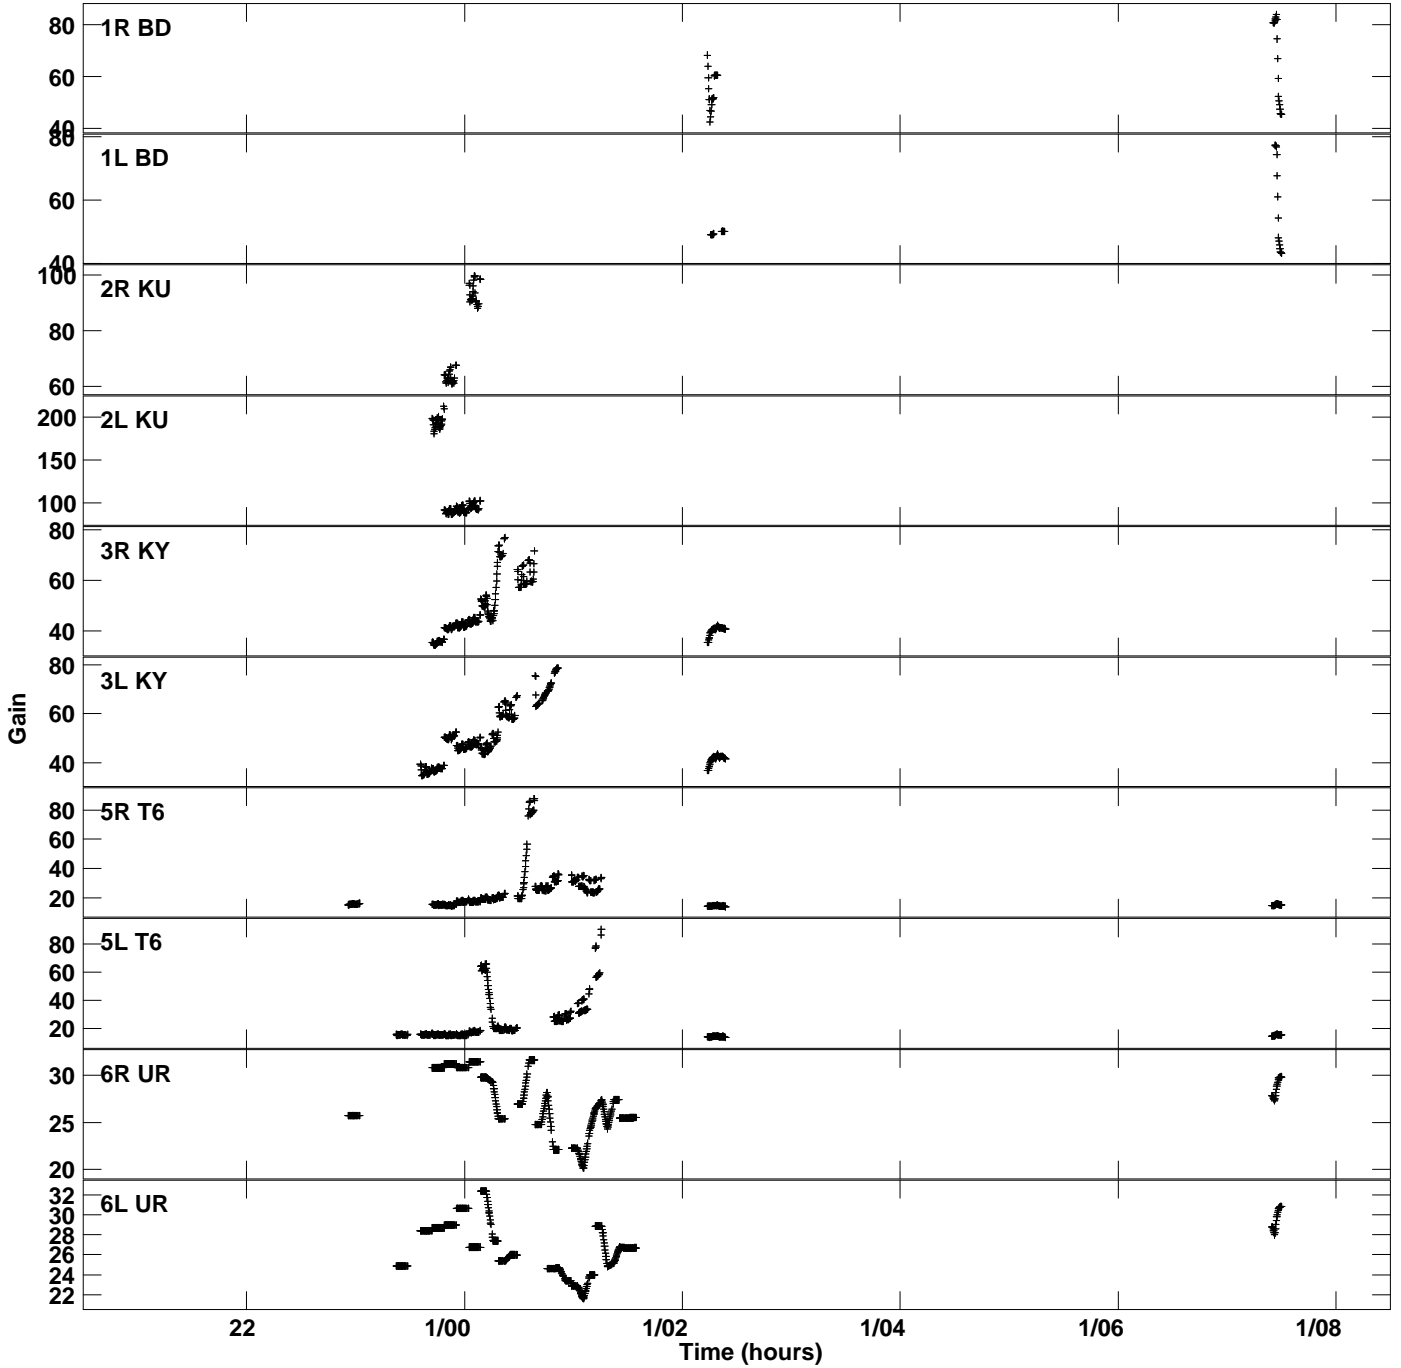

Plot file version 1 created 04-JUN-2021 17:26:03
 Gain amp vs UTC time for EB084_2.TMP.1
 CL 4 Rpol & Lpol IF 1

Plot file version 2 created 04-JUN-2021 17:26:03
Gain amp vs UTC time for EB084_2.TMP.1
CL 4 Rpol & Lpol IF 1

Plot file version 3 created 04-JUN-2021 17:26:03
Gain amp vs UTC time for EB084_2.TMP.1
CL 4 Rpol & Lpol IF 1