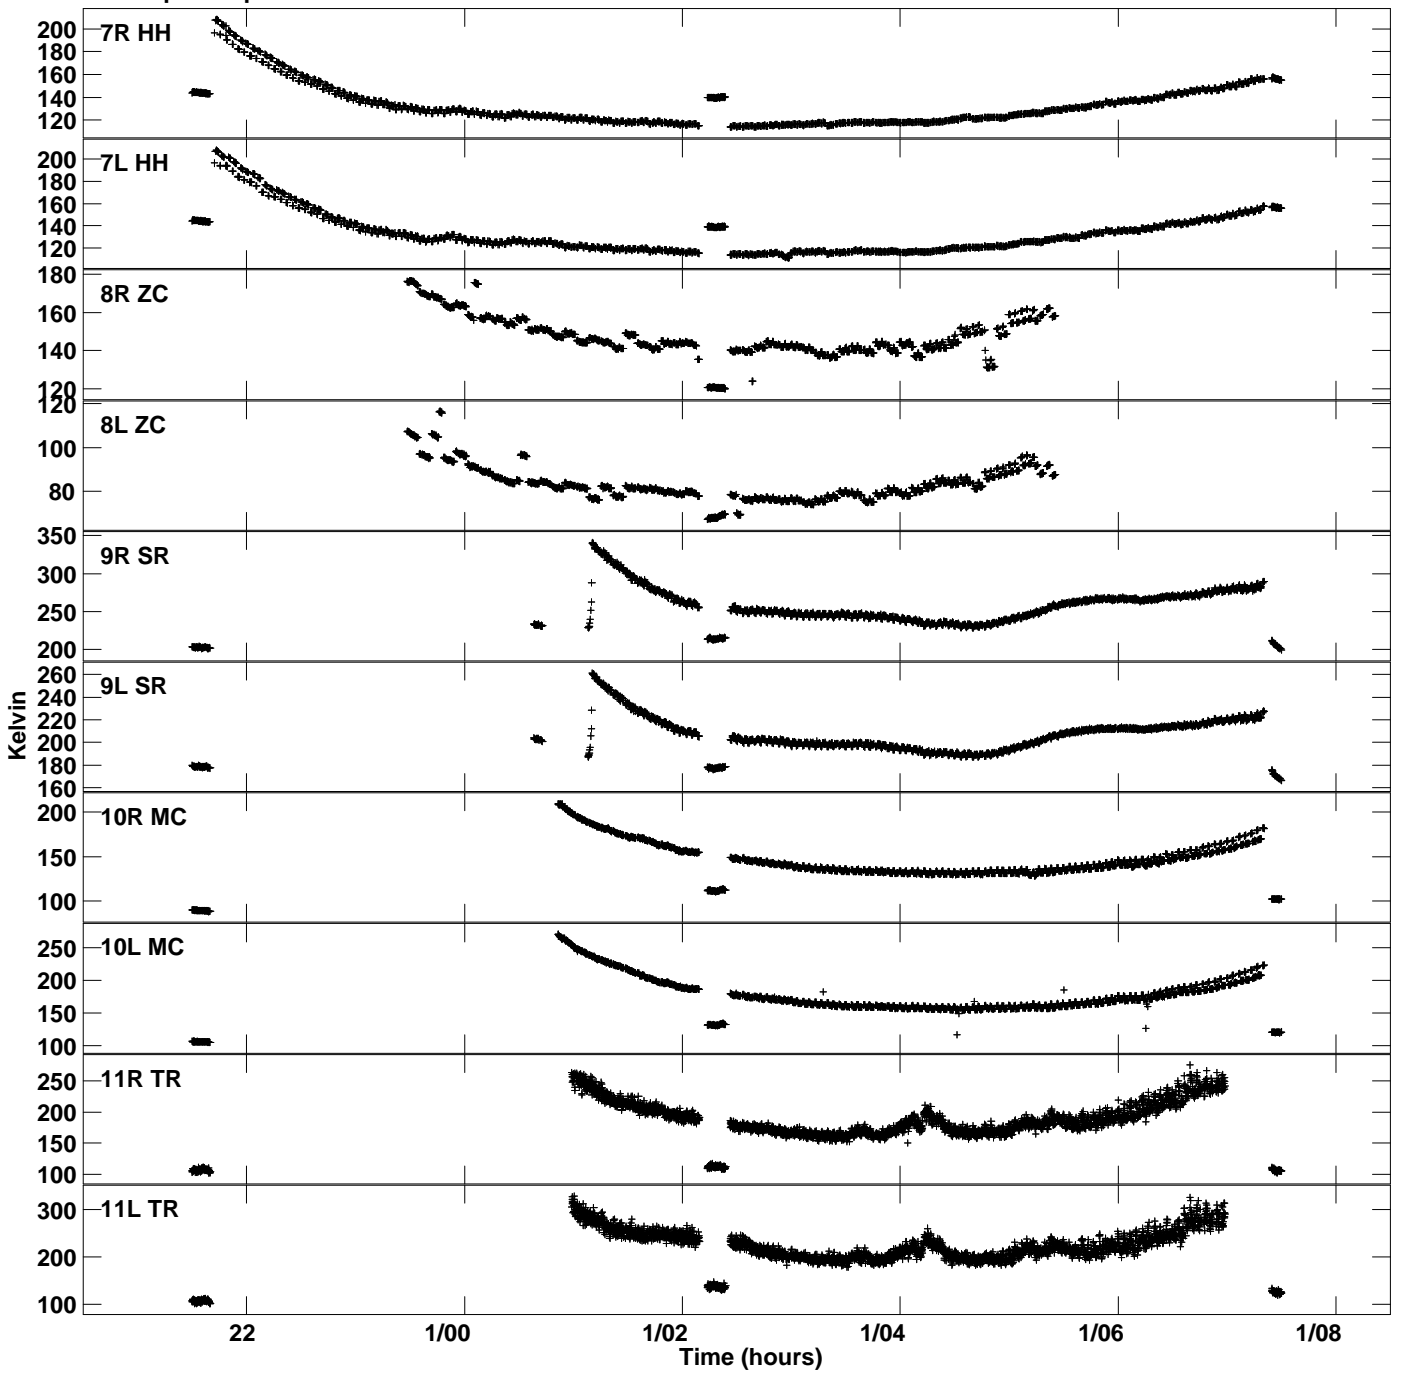

Plot file version 1 created 04-JUN-2021 16:57:33
Tsys vs UTC time for EB084_2.UVDATA.1
TY 1 Rpol & Lpol IF 1

Plot file version 2 created 04-JUN-2021 16:57:33
Tsys vs UTC time for EB084_2.UVDATA.1
TY 1 Rpol & Lpol IF 1

Plot file version 3 created 04-JUN-2021 16:57:33
Tsys vs UTC time for EB084_2.UVDATA.1
TY 1 Rpol & Lpol IF 1