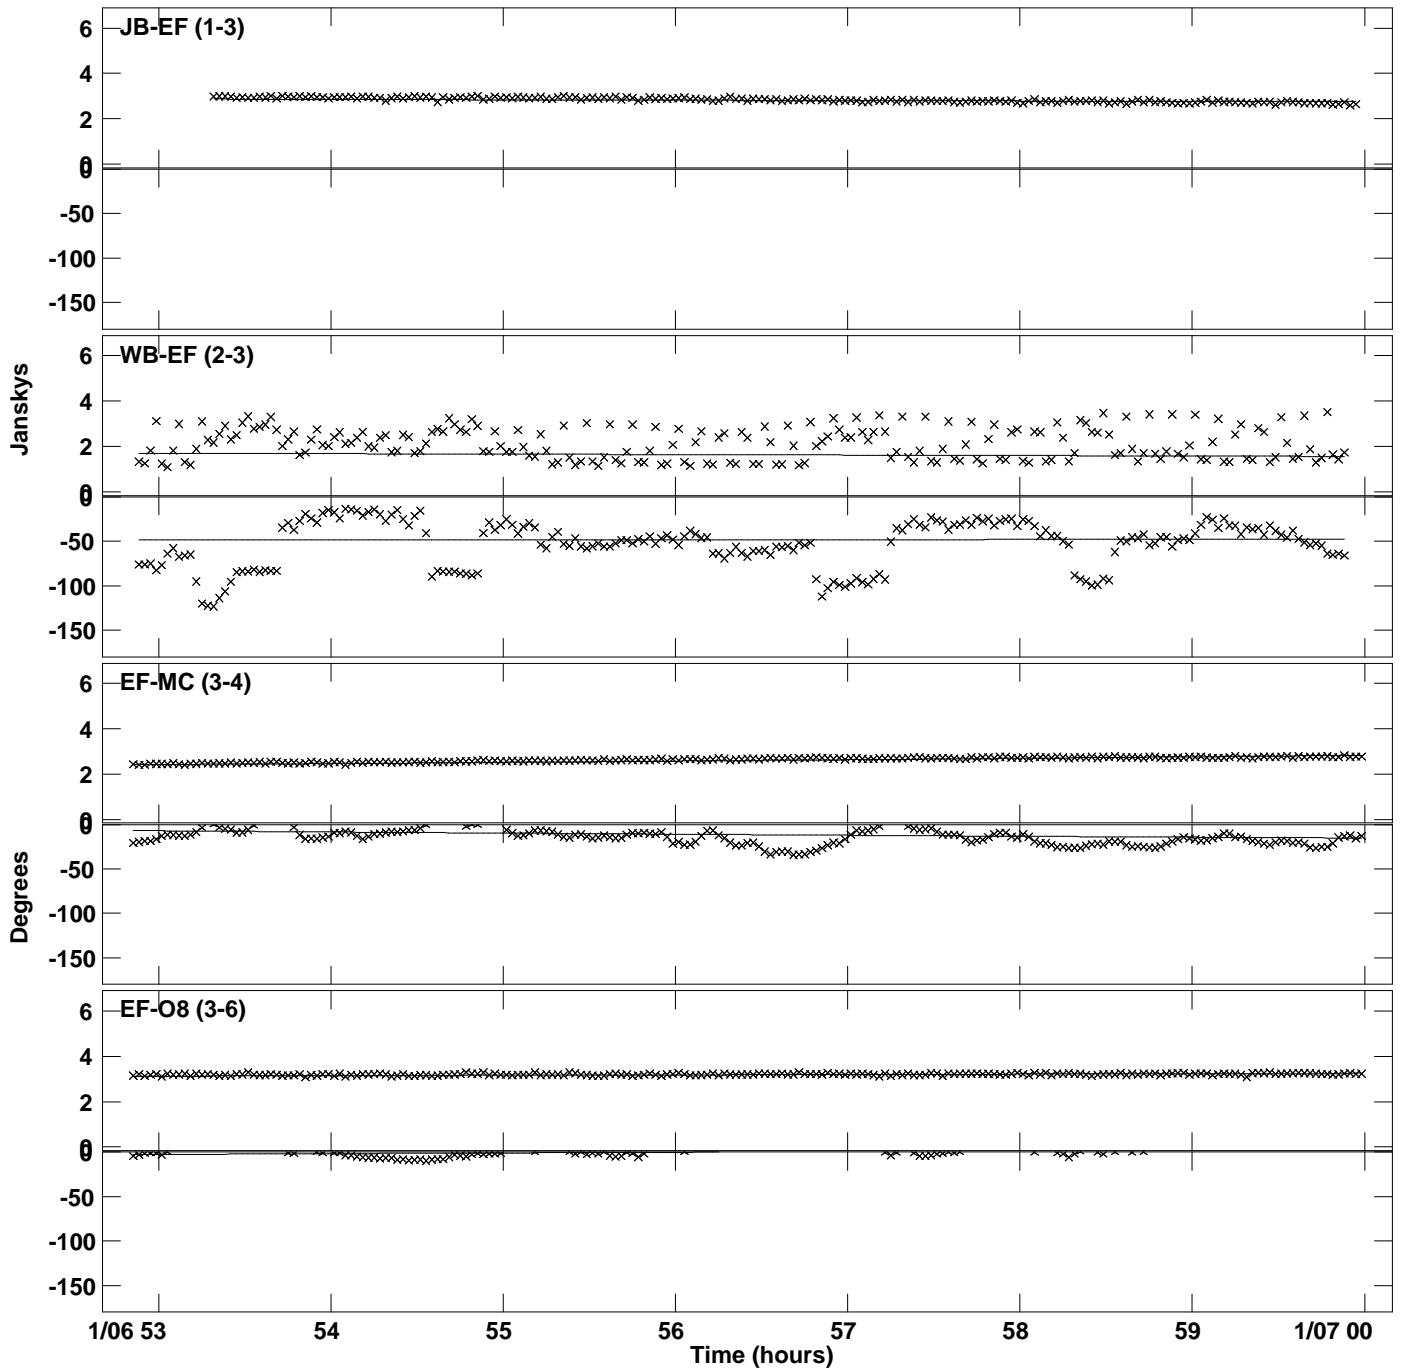

Plot file version 1 created 01-MAR-2022 14:28:53  
Amplitude and Phase vs Time for 3C273.MULTI.1 CL # 3  
IF 1 CHAN 1 STK LL of 3C273.ICL001.3

Plot file version 2 created 01-MAR-2022 14:28:53  
Amplitude and Phase vs Time for 3C273.MULTI.1 CL # 3  
IF 1 CHAN 1 STK LL of 3C273.ICL001.3

Plot file version 3 created 01-MAR-2022 14:28:53  
Amplitude and Phase vs Time for 3C273.MULTI.1 CL # 3  
IF 1 CHAN 1 STK RR of 3C273.ICL001.3

Plot file version 4 created 01-MAR-2022 14:28:53  
Amplitude and Phase vs Time for 3C273.MULTI.1 CL # 3  
IF 1 CHAN 1 STK RR of 3C273.ICL001.3