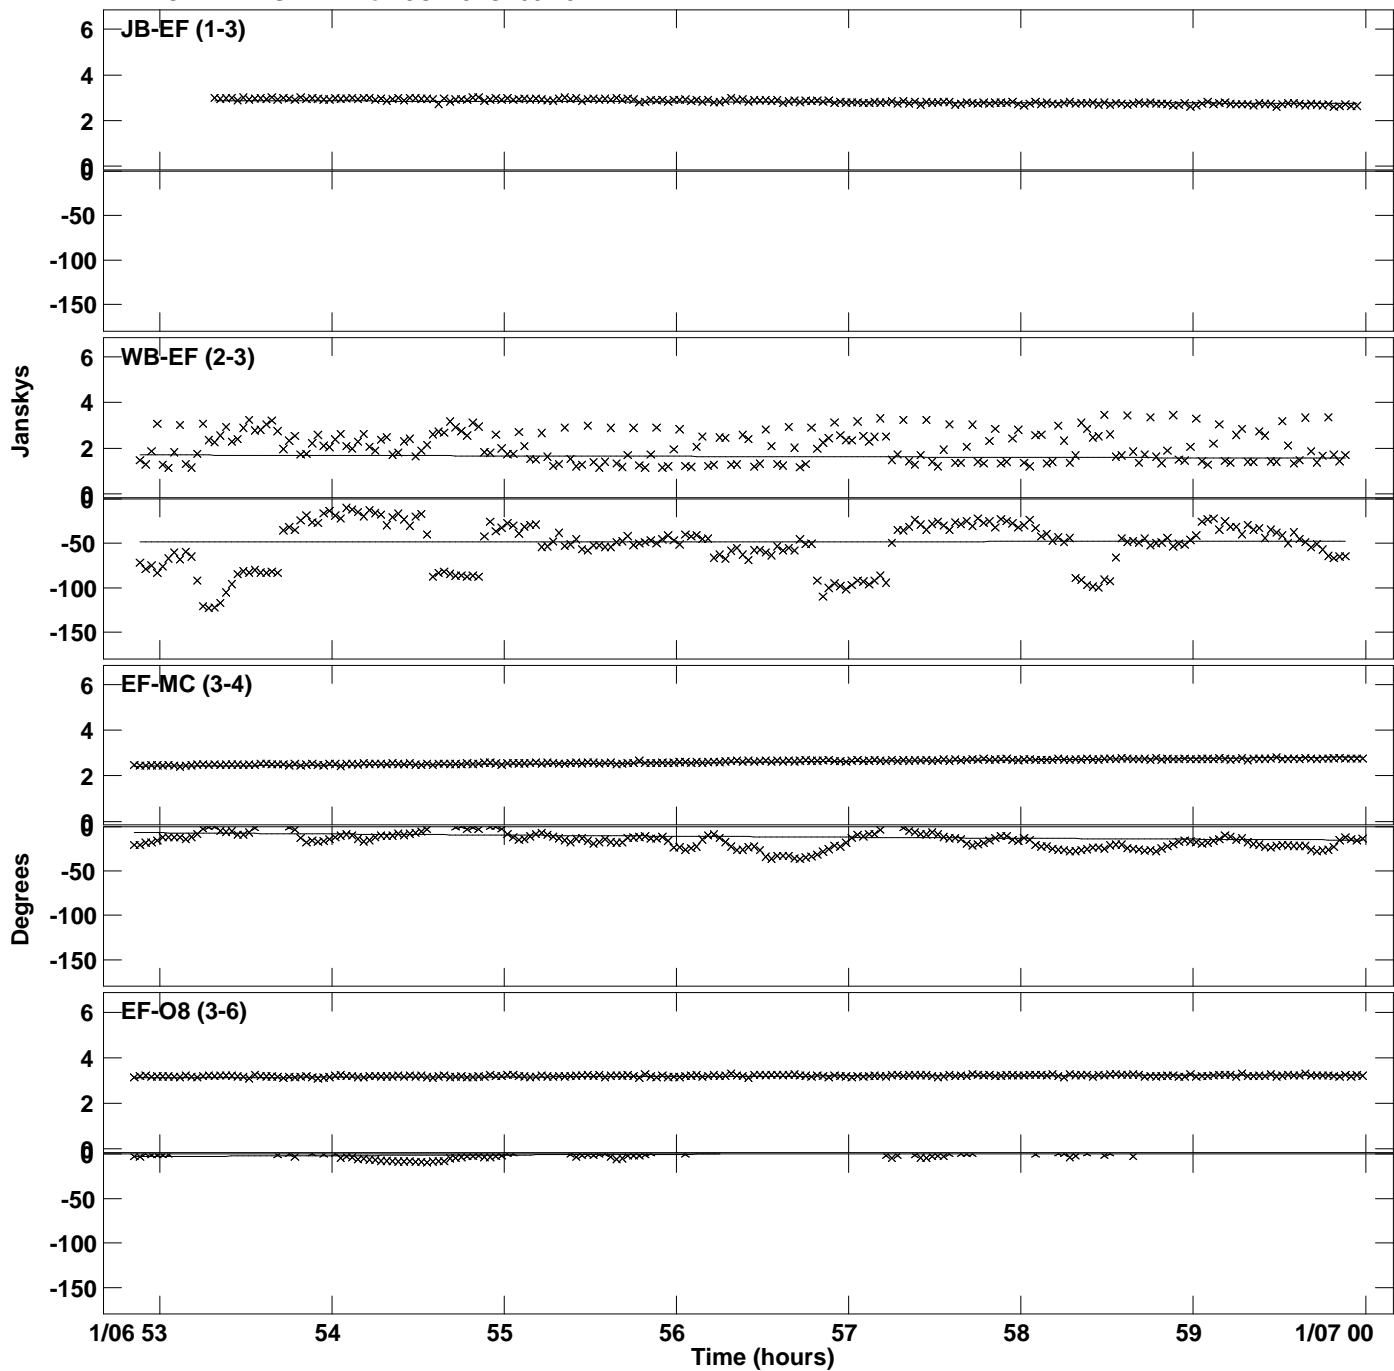

Plot file version 1 created 01-MAR-2022 14:28:53  
Amplitude and Phase vs Time for 3C273.MULTI.1 CL # 3  
IF 1 CHAN 1 STK LL of 3C273.ICL001.3

Plot file version 2 created 01-MAR-2022 14:28:53  
Amplitude and Phase vs Time for 3C273.MULTI.1 CL # 3  
IF 1 CHAN 1 STK LL of 3C273.ICL001.3

Plot file version 3 created 01-MAR-2022 14:28:53  
Amplitude and Phase vs Time for 3C273.MULTI.1 CL # 3  
IF 1 CHAN 1 STK RR of 3C273.ICL001.3

Plot file version 4 created 01-MAR-2022 14:28:53  
Amplitude and Phase vs Time for 3C273.MULTI.1 CL # 3  
IF 1 CHAN 1 STK RR of 3C273.ICL001.3