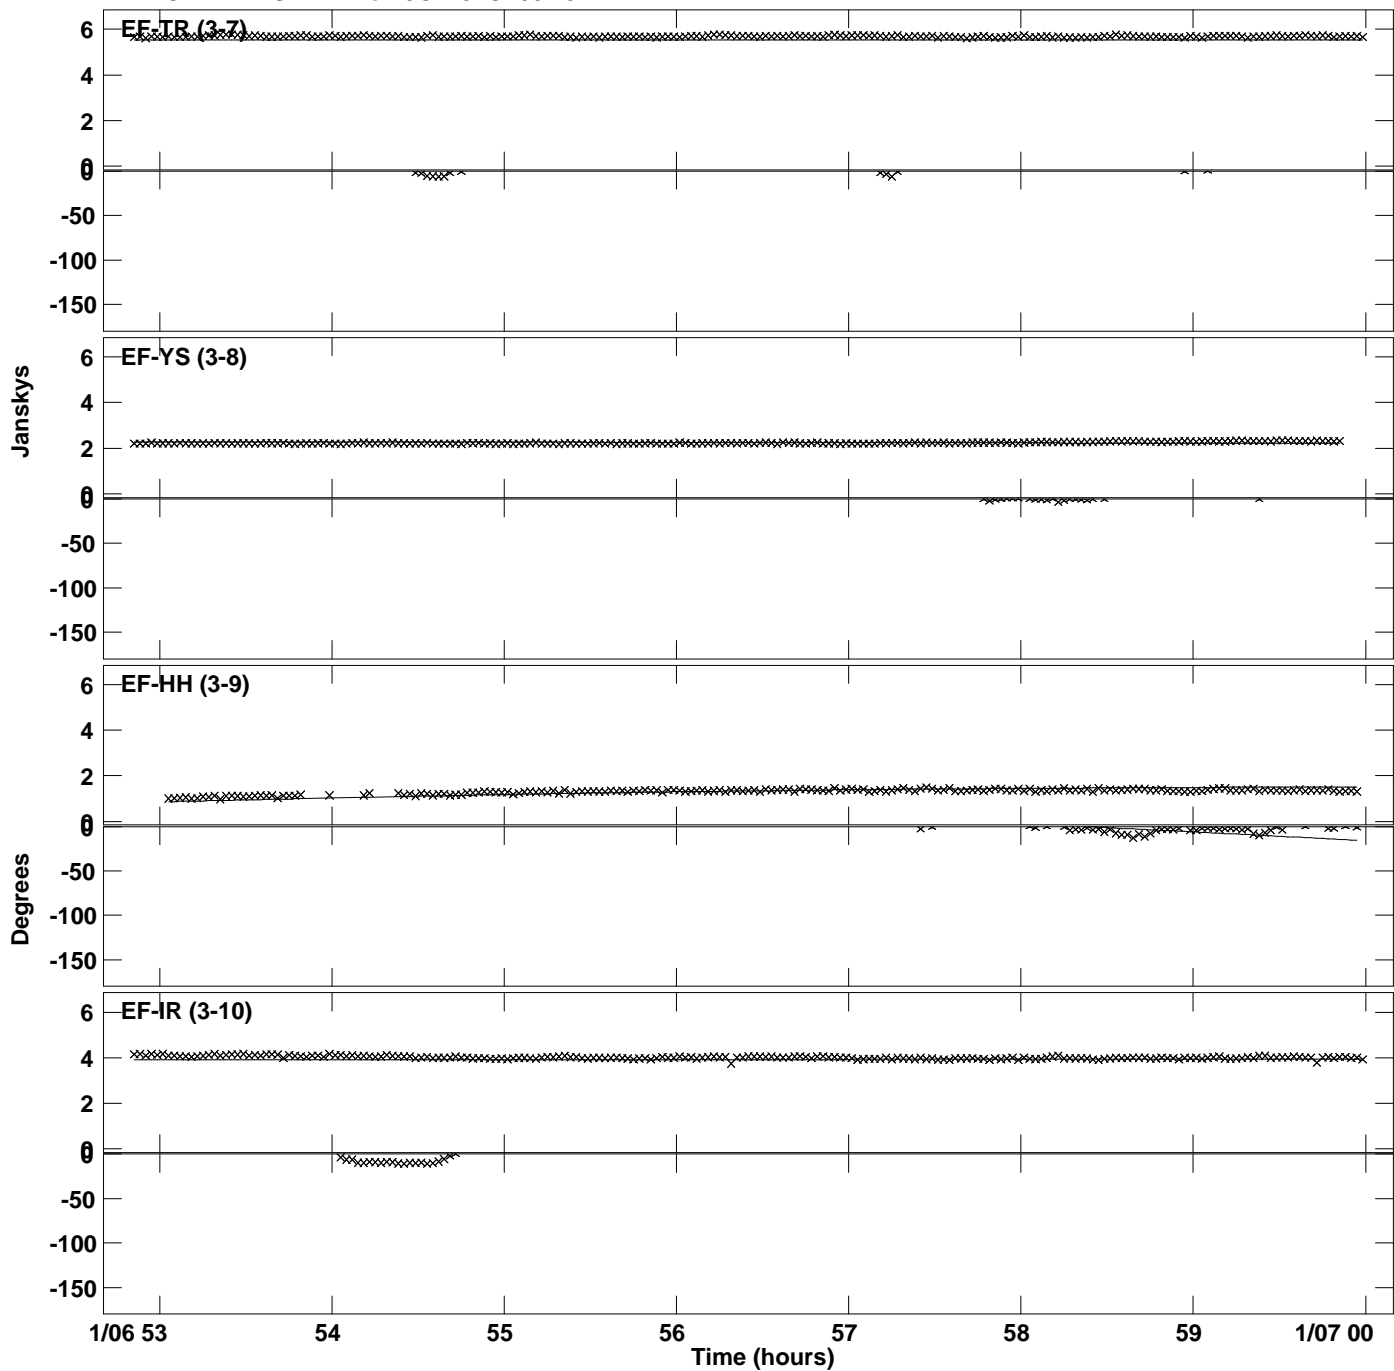

Plot file version 1 created 01-MAR-2022 14:28:53  
Amplitude and Phase vs Time for 3C273.MULTI.1 CL # 3  
IF 1 CHAN 1 STK LL of 3C273.ICL001.3

Plot file version 2 created 01-MAR-2022 14:28:53  
Amplitude and Phase vs Time for 3C273.MULTI.1 CL # 3  
IF 1 CHAN 1 STK LL of 3C273.ICL001.3

Plot file version 3 created 01-MAR-2022 14:28:53  
Amplitude and Phase vs Time for 3C273.MULTI.1 CL # 3  
IF 1 CHAN 1 STK RR of 3C273.ICL001.3

Plot file version 4 created 01-MAR-2022 14:28:53  
Amplitude and Phase vs Time for 3C273.MULTI.1 CL # 3  
IF 1 CHAN 1 STK RR of 3C273.ICL001.3