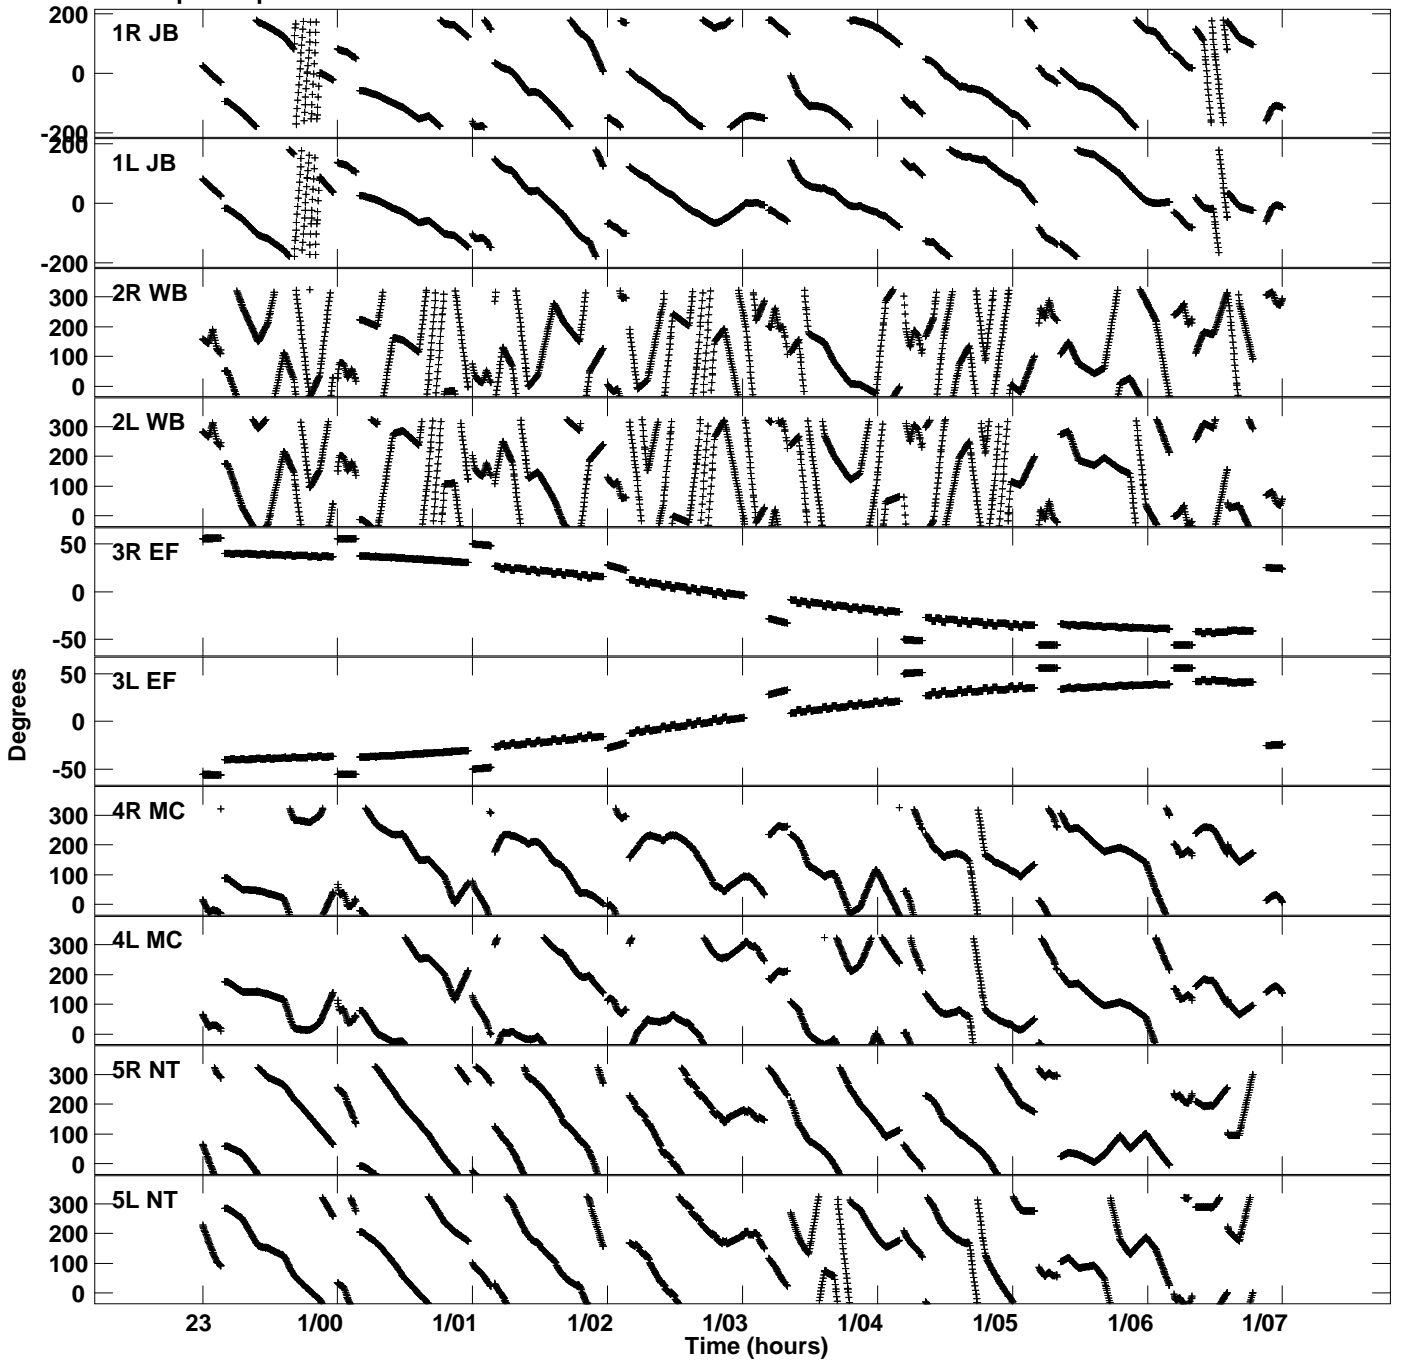

Plot file version 1 created 01-MAR-2022 14:27:02
Gain phs vs UTC time for EB087_1.UVDATA.1
CL 4 Rpol & Lpol IF 1

Plot file version 2 created 01-MAR-2022 14:27:02
Gain phs vs UTC time for EB087_1.UVDATA.1
CL 4 Rpol & Lpol IF 1