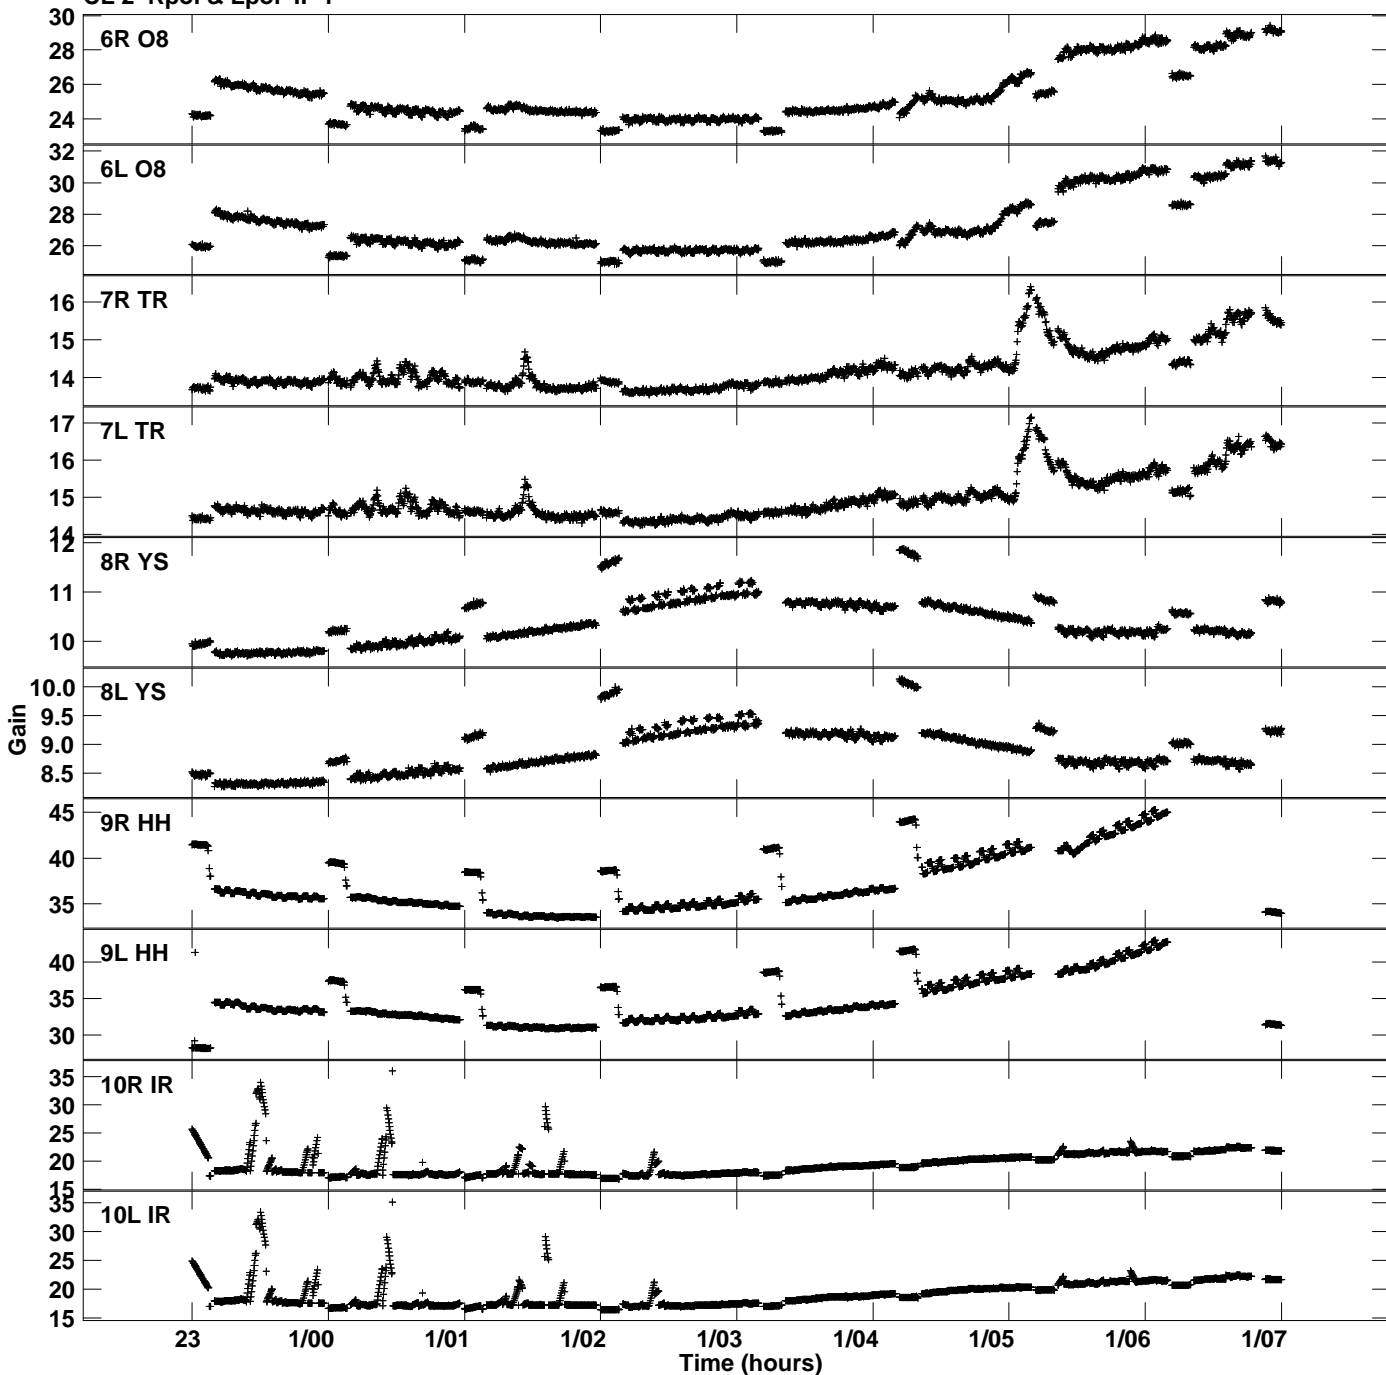

Plot file version 1 created 01-MAR-2022 14:25:29  
Gain amp vs UTC time for EB087\_1.UVDATA.1  
CL 2 Rpol & Lpol IF 1

Plot file version 2 created 01-MAR-2022 14:25:29  
Gain amp vs UTC time for EB087\_1.UVDATA.1  
CL 2 Rpol & Lpol IF 1

Plot file version 3 created 01-MAR-2022 14:25:29  
Gain amp vs UTC time for EB087\_1.UVDATA.1  
CL 2 Rpol & Lpol IF 1