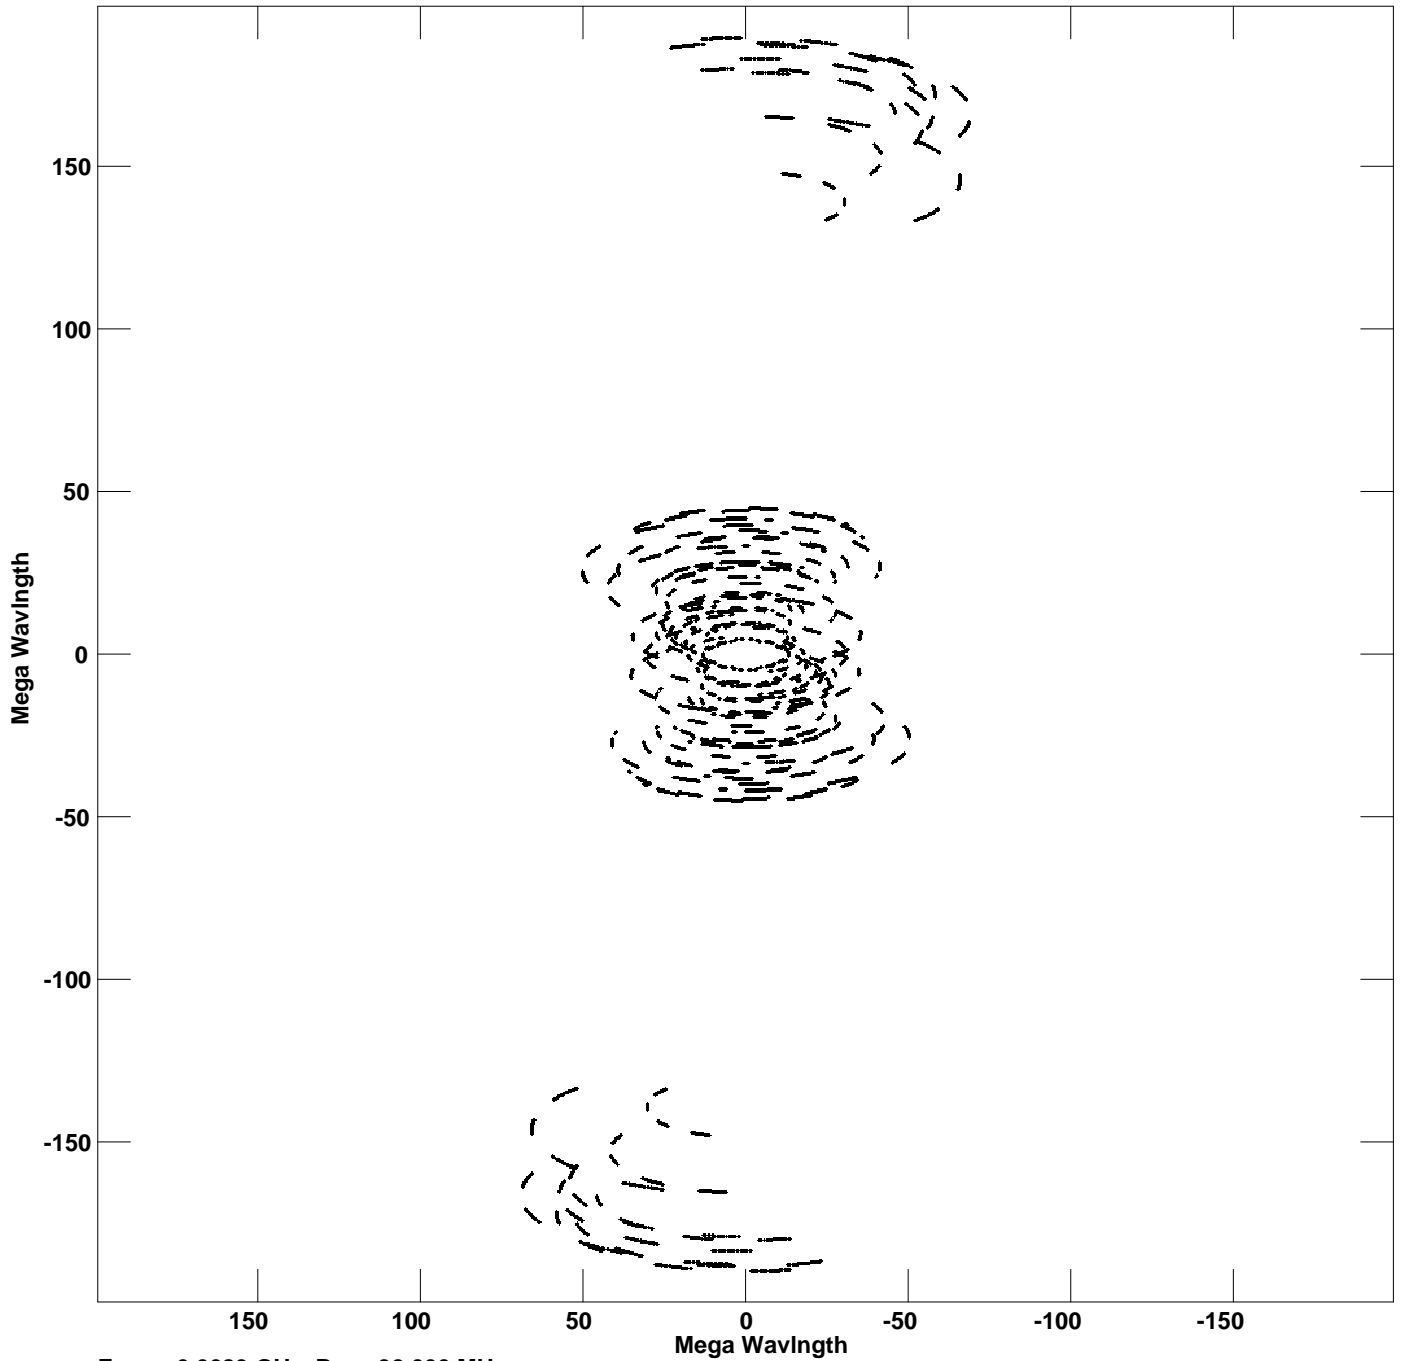

Plot file version 1 created 01-MAR-2022 14:28:41
V vs U for S255IR.MULTI.1 Source:S255IR
Ants * - * Stokes I IF# 1 Chan# 1

Freq = 6.6683 GHz, Bw = 32.000 MHz