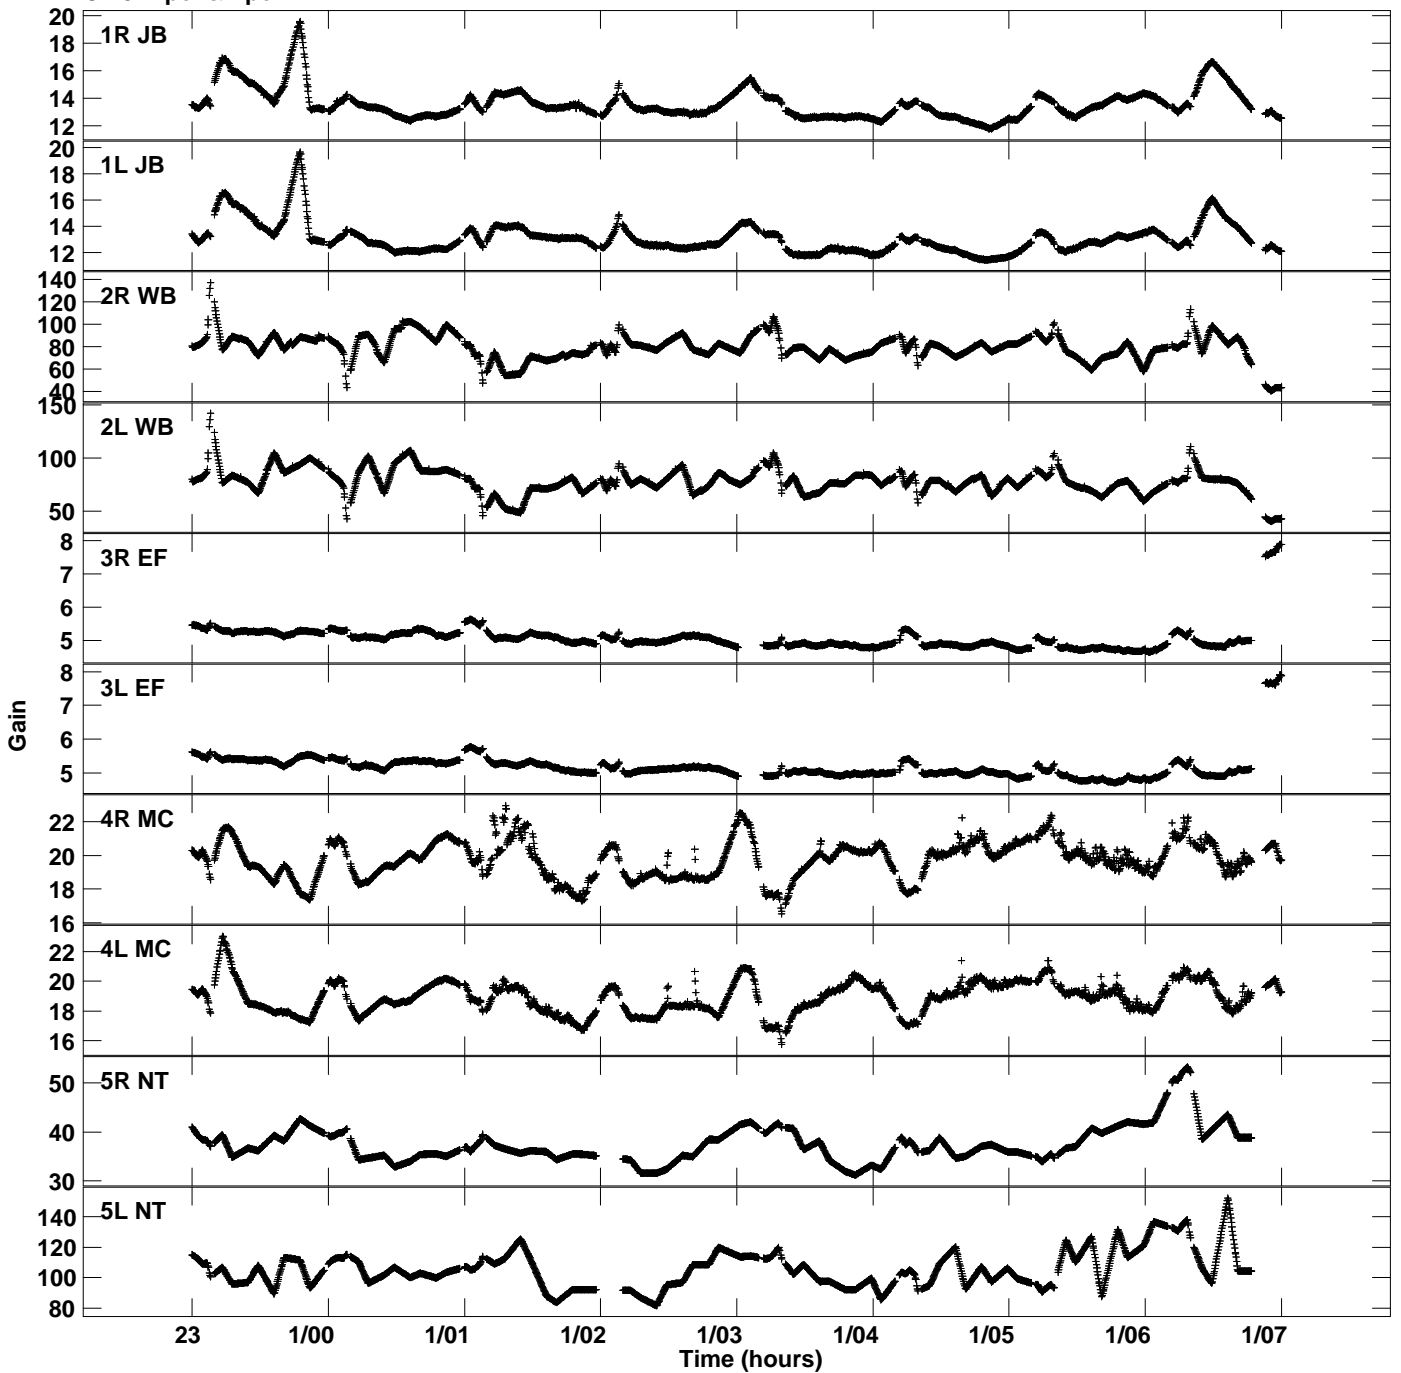

Plot file version 1 created 01-MAR-2022 14:28:54  
Gain amp vs UTC time for EB087\_1.TMP.1  
CL 5 Rpol & Lpol IF 1

Plot file version 2 created 01-MAR-2022 14:28:54  
Gain amp vs UTC time for EB087\_1.TMP.1  
CL 5 Rpol & Lpol IF 1