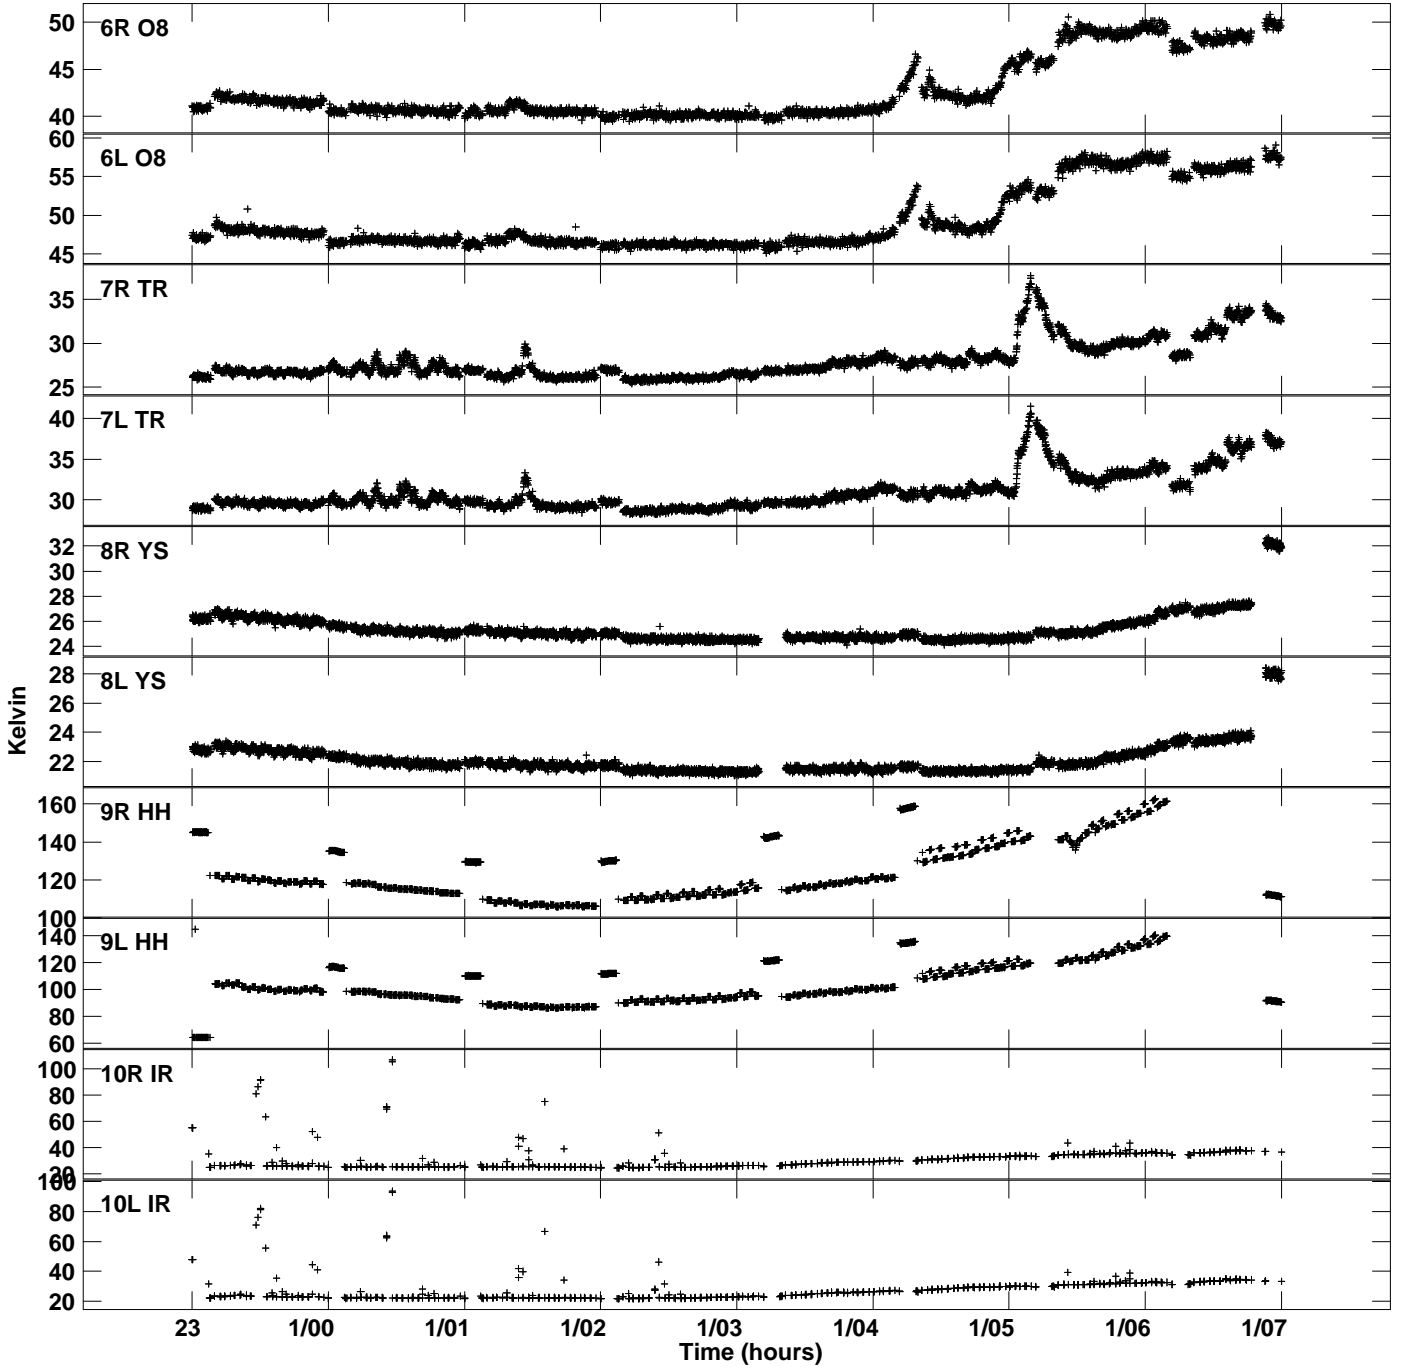

Plot file version 1 created 01-MAR-2022 14:25:28  
Tsyst vs UTC time for EB087\_1.UVDATA.1  
TY 1 Rpol & Lpol IF 1

Plot file version 2 created 01-MAR-2022 14:25:28  
Tsys vs UTC time for EB087\_1.UVDATA.1  
TY 1 Rpol & Lpol IF 1

Plot file version 3 created 01-MAR-2022 14:25:28  
Tsys vs UTC time for EB087\_1.UVDATA.1  
TY 1 Rpol & Lpol IF 1