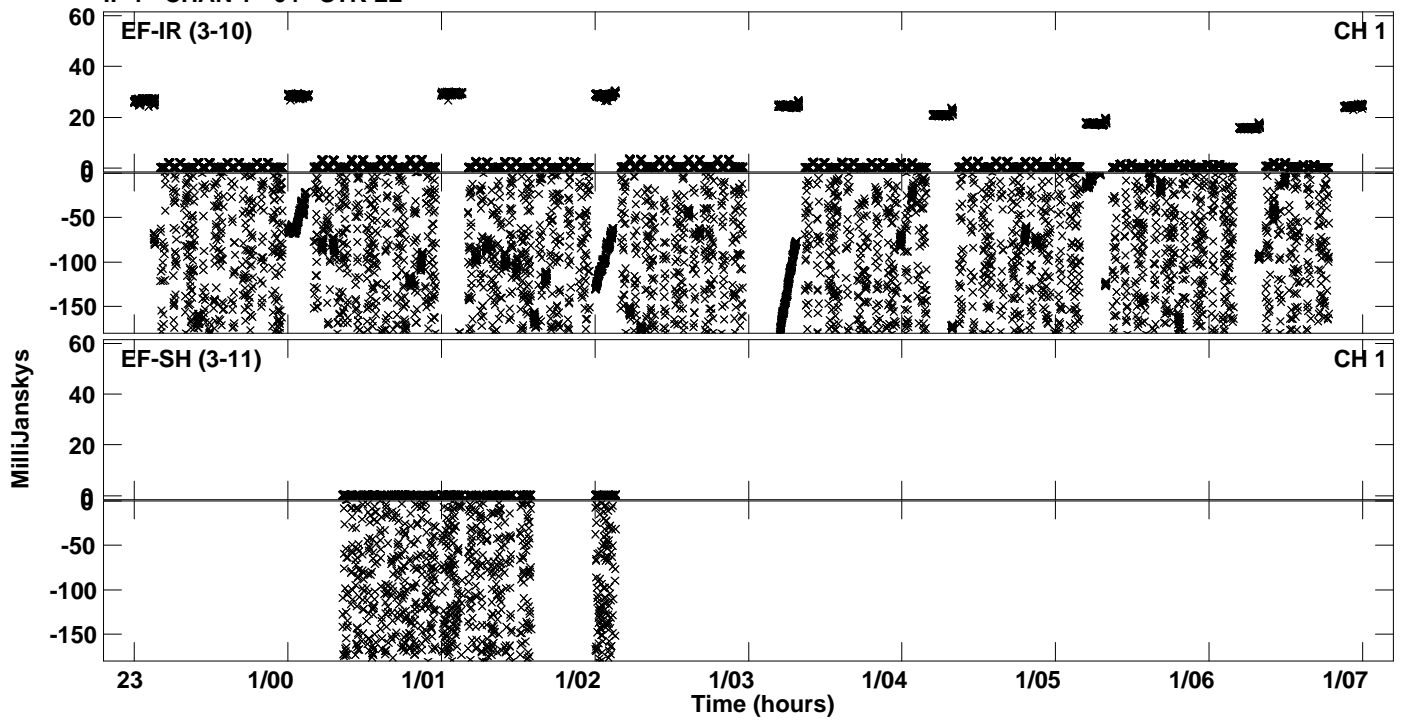

Plot file version 1 created 01-MAR-2022 14:24:52
Amplitude andPhase vs Time for EB087 1.UVDATA.1 Vect aver.
IF 1 CHAN 1 - 64 STK LL

PLot file version 2 created 01-MAR-2022 14:24:52
Amplitude andPhase vs Time for EB087 1.UVDATA.1 Vect aver.
IF 1 CHAN 1 - 64 STK LL

Plot file version 3 created 01-MAR-2022 14:24:52
Amplitude andPhase vs Time for EB087 1.UVDATA.1 Vect aver.
IF 1 CHAN 1 - 64 STK LL

Plot file version 4 created 01-MAR-2022 14:25:00
Amplitude andPhase vs Time for EB087 1.UVDATA.1 Vect aver.
IF 1 CHAN 1 - 64 STK RR

Plot file version 5 created 01-MAR-2022 14:25:00
Amplitude andPhase vs Time for EB087 1.UVDATA.1 Vect aver.
IF 1 CHAN 1 - 64 STK RR

Plot file version 6 created 01-MAR-2022 14:25:00
Amplitude andPhase vs Time for EB087 1.UVDATA.1 Vect aver.
IF 1 CHAN 1 - 64 STK RR