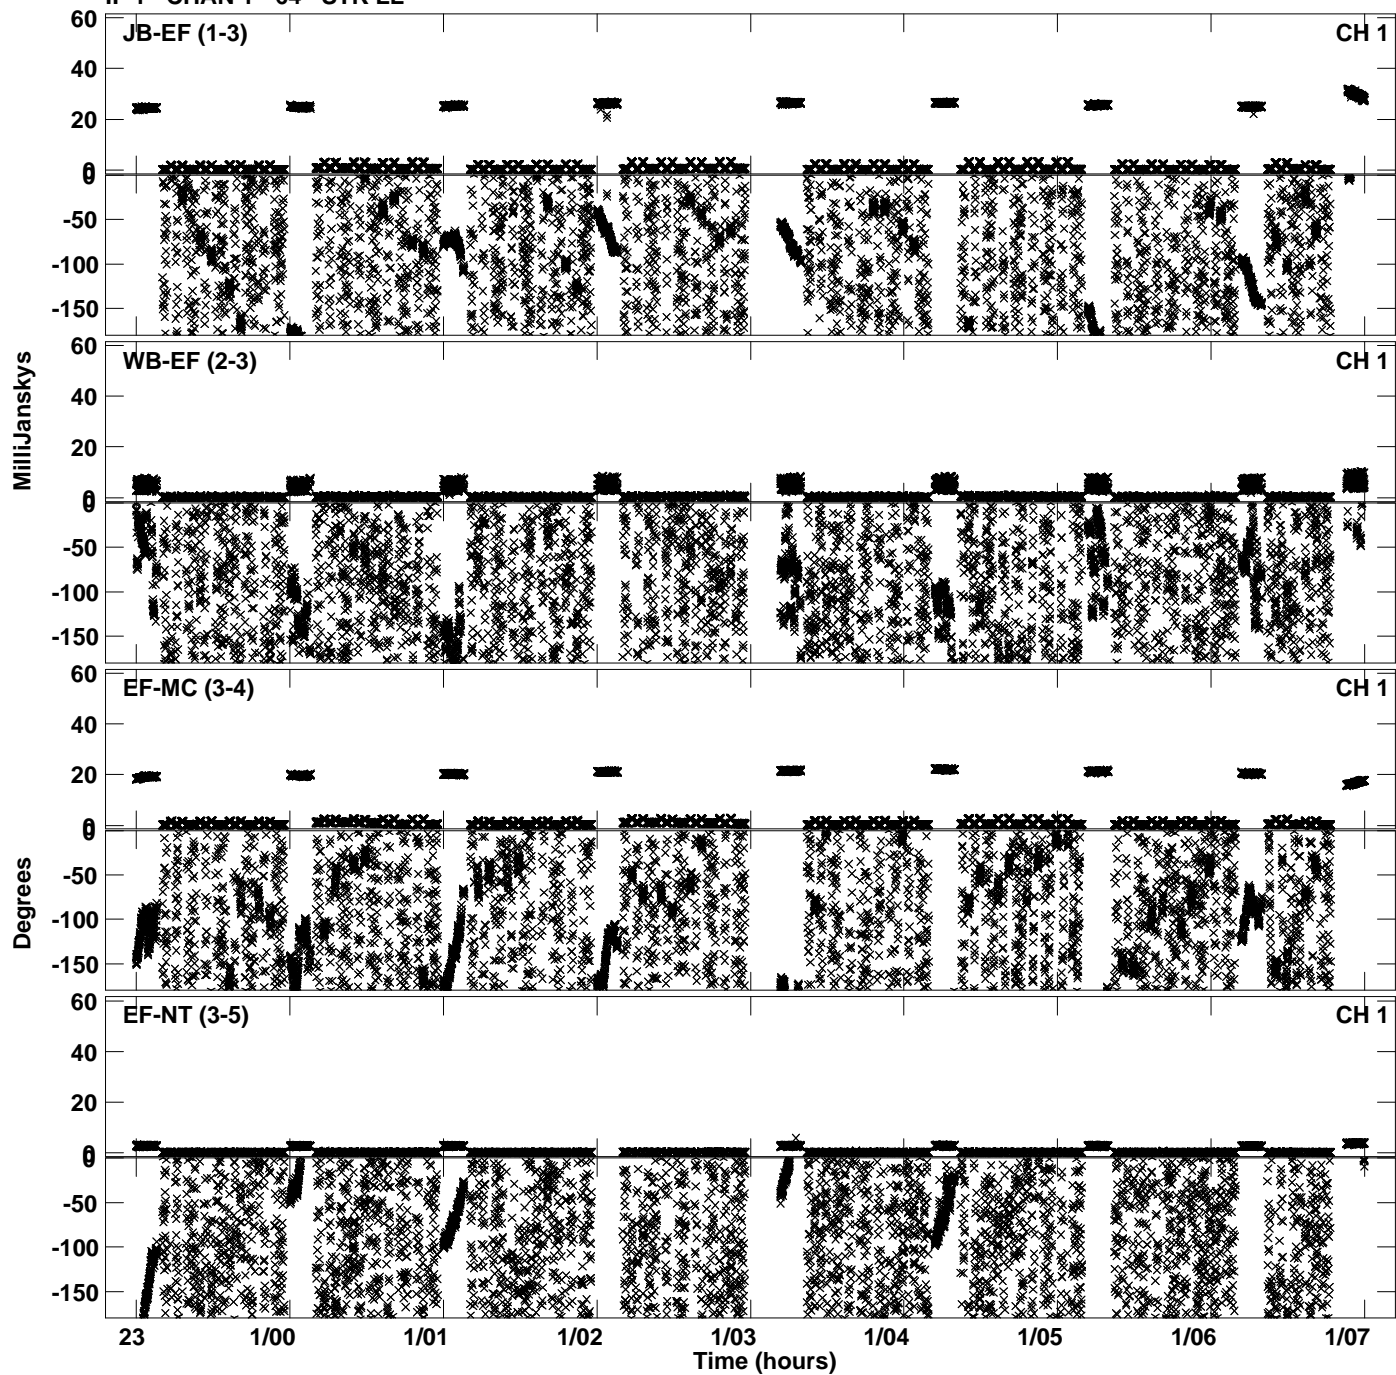

Plot file version 1 created 01-MAR-2022 14:24:52
Amplitude andPhase vs Time for EB087 1.UVDATA.1 Vect aver.
IF 1 CHAN 1 - 64 STK LL

PLot file version 2 created 01-MAR-2022 14:24:52
Amplitude andPhase vs Time for EB087 1.UVDATA.1 Vect aver.
IF 1 CHAN 1 - 64 STK LL

Plot file version 3 created 01-MAR-2022 14:24:52
Amplitude andPhase vs Time for EB087 1.UVDATA.1 Vect aver.
IF 1 CHAN 1 - 64 STK LL

Plot file version 4 created 01-MAR-2022 14:25:00
Amplitude andPhase vs Time for EB087 1.UVDATA.1 Vect aver.
IF 1 CHAN 1 - 64 STK RR

Plot file version 5 created 01-MAR-2022 14:25:00
Amplitude andPhase vs Time for EB087 1.UVDATA.1 Vect aver.
IF 1 CHAN 1 - 64 STK RR

Plot file version 6 created 01-MAR-2022 14:25:00
Amplitude andPhase vs Time for EB087 1.UVDATA.1 Vect aver.
IF 1 CHAN 1 - 64 STK RR