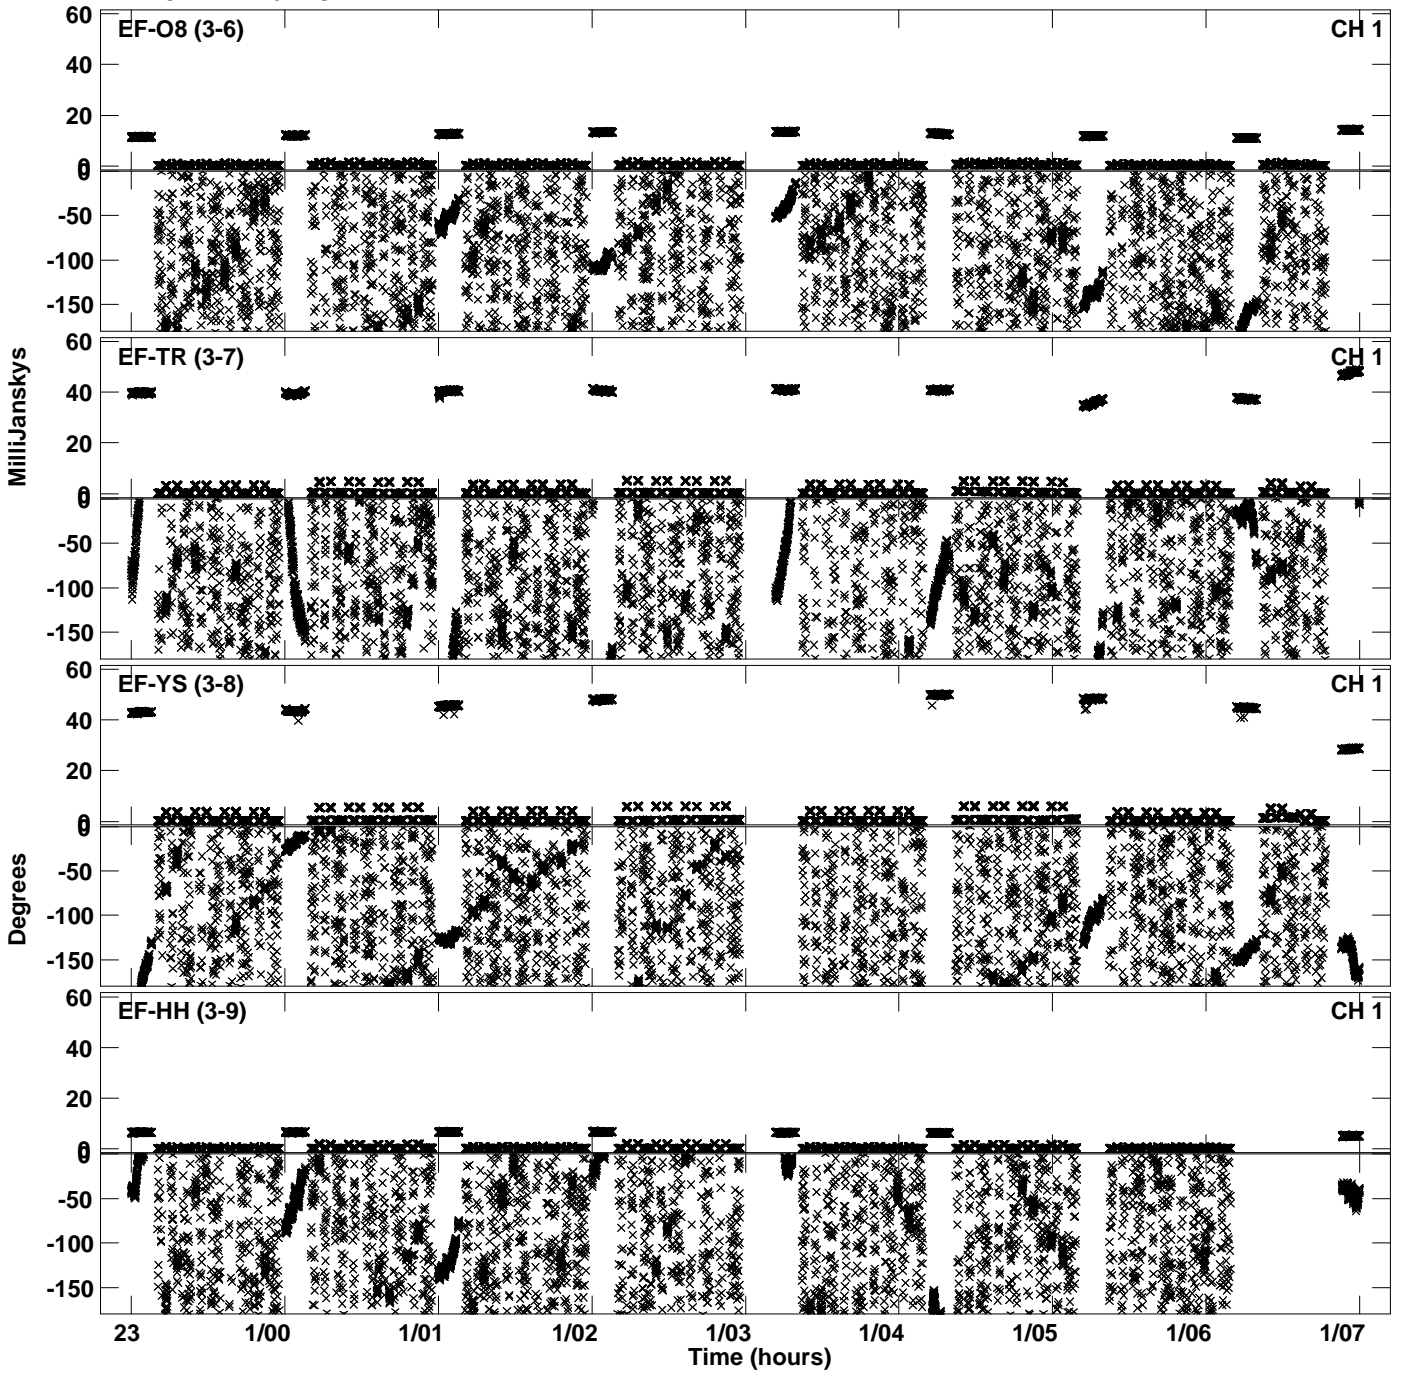

Plot file version 1 created 01-MAR-2022 14:24:52
Amplitude andPhase vs Time for EB087 1.UVDATA.1 Vect aver.
IF 1 CHAN 1 - 64 STK LL

PLot file version 2 created 01-MAR-2022 14:24:52
Amplitude andPhase vs Time for EB087 1.UVDATA.1 Vect aver.
IF 1 CHAN 1 - 64 STK LL

Plot file version 3 created 01-MAR-2022 14:24:52
Amplitude andPhase vs Time for EB087 1.UVDATA.1 Vect aver.
IF 1 CHAN 1 - 64 STK LL

Plot file version 4 created 01-MAR-2022 14:25:00
Amplitude andPhase vs Time for EB087 1.UVDATA.1 Vect aver.
IF 1 CHAN 1 - 64 STK RR

Plot file version 5 created 01-MAR-2022 14:25:00
Amplitude andPhase vs Time for EB087 1.UVDATA.1 Vect aver.
IF 1 CHAN 1 - 64 STK RR

Plot file version 6 created 01-MAR-2022 14:25:00
Amplitude andPhase vs Time for EB087 1.UVDATA.1 Vect aver.
IF 1 CHAN 1 - 64 STK RR