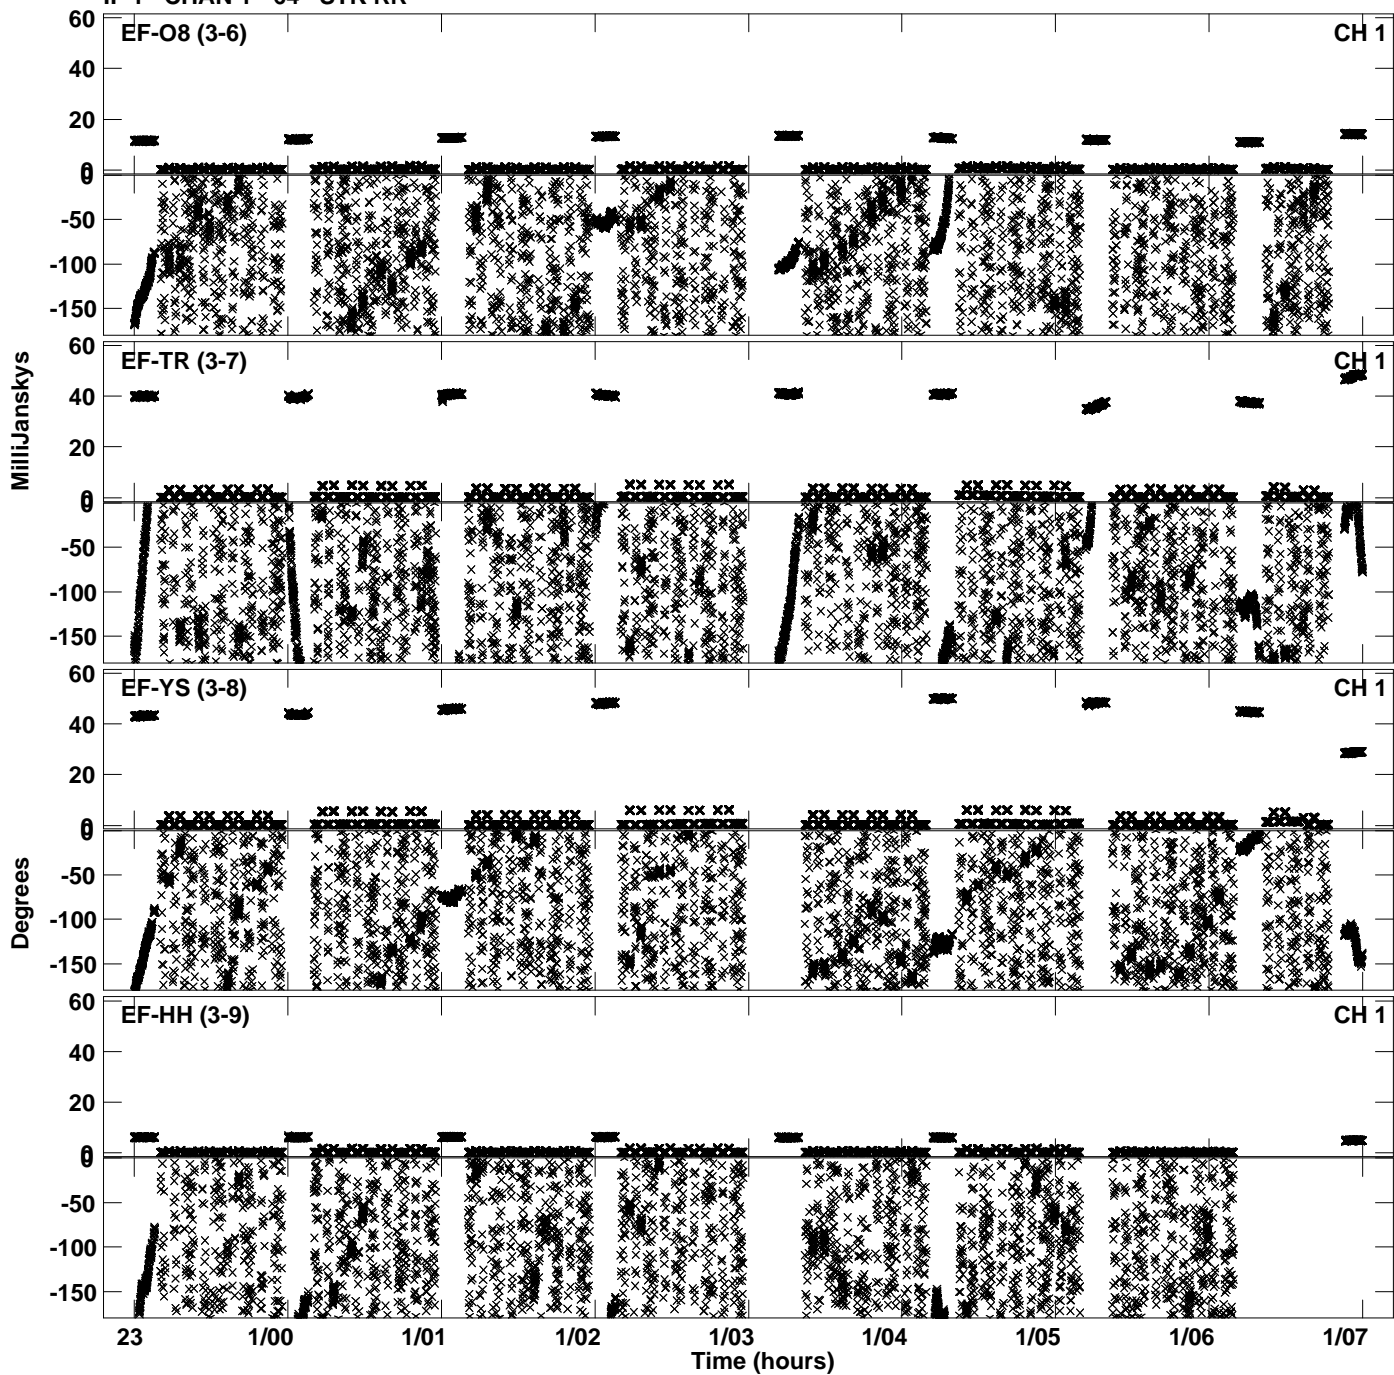

Plot file version 1 created 01-MAR-2022 14:24:52
Amplitude andPhase vs Time for EB087 1.UVDATA.1 Vect aver.
IF 1 CHAN 1 - 64 STK LL

PLot file version 2 created 01-MAR-2022 14:24:52
Amplitude andPhase vs Time for EB087 1.UVDATA.1 Vect aver.
IF 1 CHAN 1 - 64 STK LL

Plot file version 3 created 01-MAR-2022 14:24:52
Amplitude andPhase vs Time for EB087 1.UVDATA.1 Vect aver.
IF 1 CHAN 1 - 64 STK LL

Plot file version 4 created 01-MAR-2022 14:25:00
Amplitude andPhase vs Time for EB087 1.UVDATA.1 Vect aver.
IF 1 CHAN 1 - 64 STK RR

Plot file version 5 created 01-MAR-2022 14:25:00
Amplitude andPhase vs Time for EB087 1.UVDATA.1 Vect aver.
IF 1 CHAN 1 - 64 STK RR

Plot file version 6 created 01-MAR-2022 14:25:00
Amplitude andPhase vs Time for EB087 1.UVDATA.1 Vect aver.
IF 1 CHAN 1 - 64 STK RR