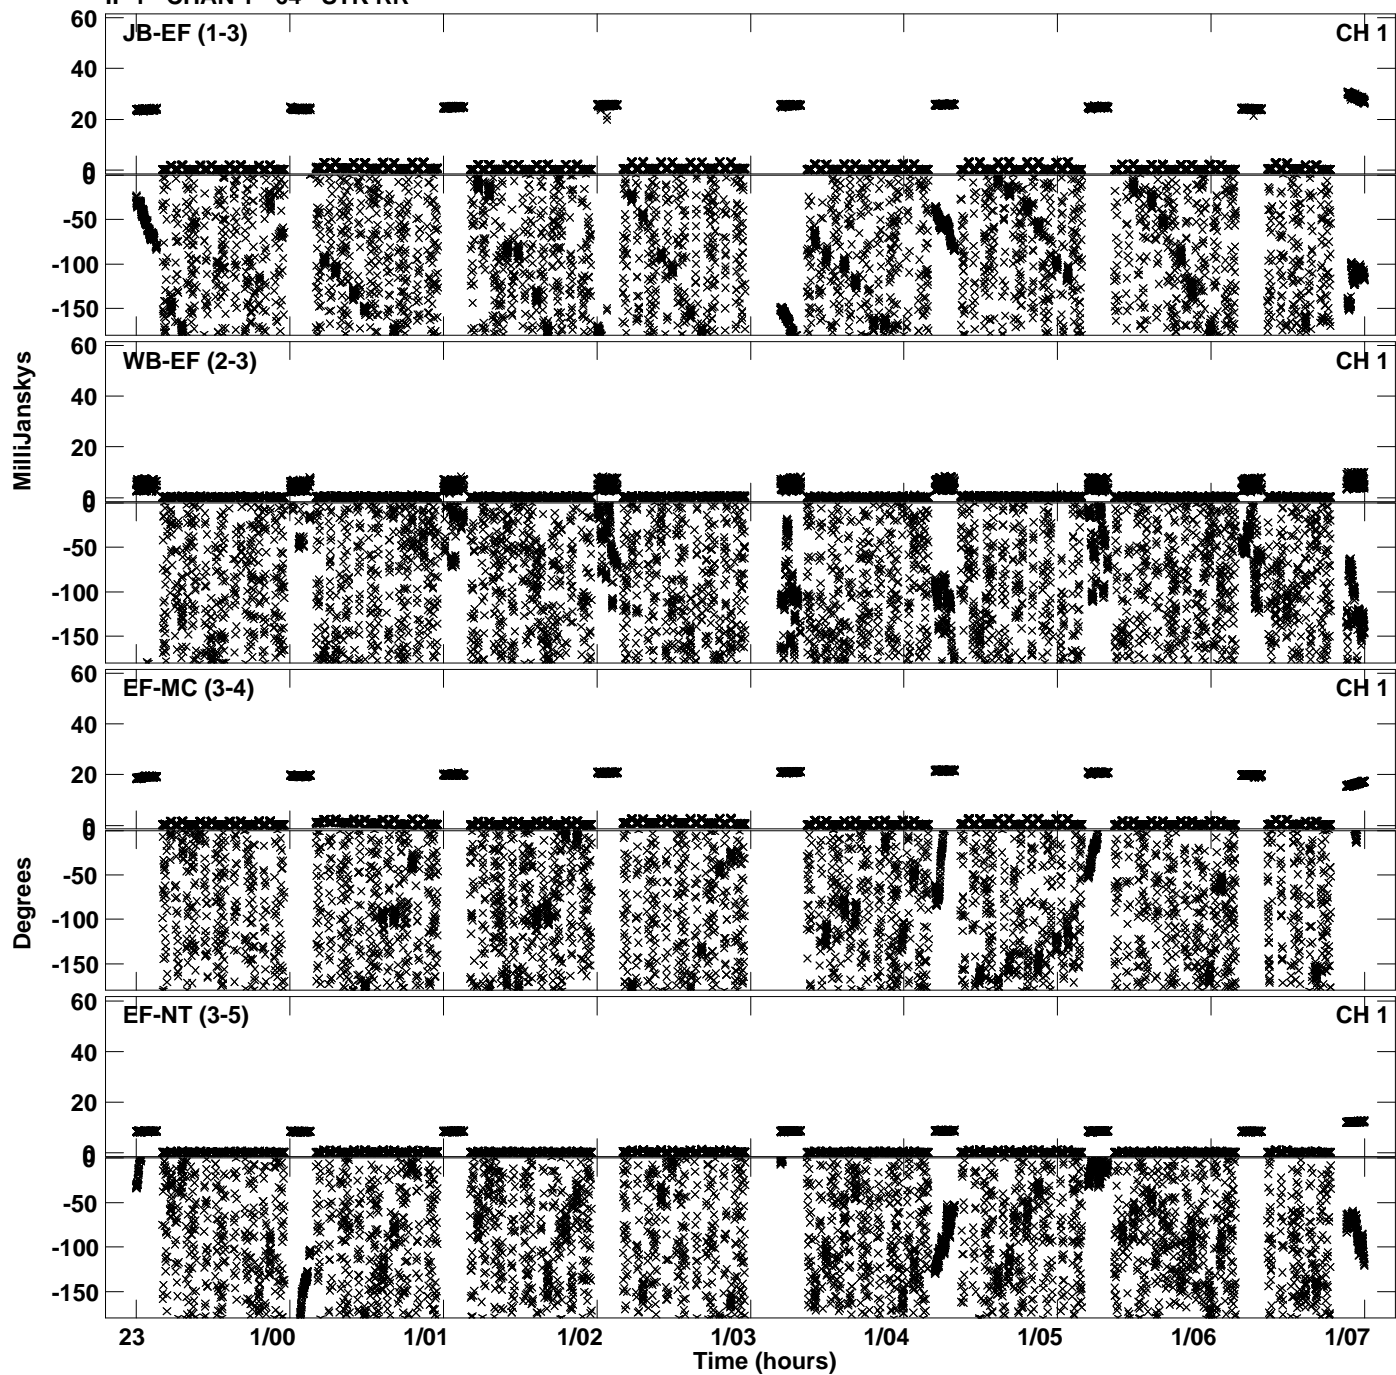

Plot file version 1 created 01-MAR-2022 14:24:52
Amplitude andPhase vs Time for EB087 1.UVDATA.1 Vect aver.
IF 1 CHAN 1 - 64 STK LL

PLot file version 2 created 01-MAR-2022 14:24:52
Amplitude andPhase vs Time for EB087 1.UVDATA.1 Vect aver.
IF 1 CHAN 1 - 64 STK LL

Plot file version 3 created 01-MAR-2022 14:24:52
Amplitude andPhase vs Time for EB087 1.UVDATA.1 Vect aver.
IF 1 CHAN 1 - 64 STK LL

Plot file version 4 created 01-MAR-2022 14:25:00
Amplitude andPhase vs Time for EB087 1.UVDATA.1 Vect aver.
IF 1 CHAN 1 - 64 STK RR

Plot file version 5 created 01-MAR-2022 14:25:00
Amplitude andPhase vs Time for EB087 1.UVDATA.1 Vect aver.
IF 1 CHAN 1 - 64 STK RR

Plot file version 6 created 01-MAR-2022 14:25:00
Amplitude andPhase vs Time for EB087 1.UVDATA.1 Vect aver.
IF 1 CHAN 1 - 64 STK RR