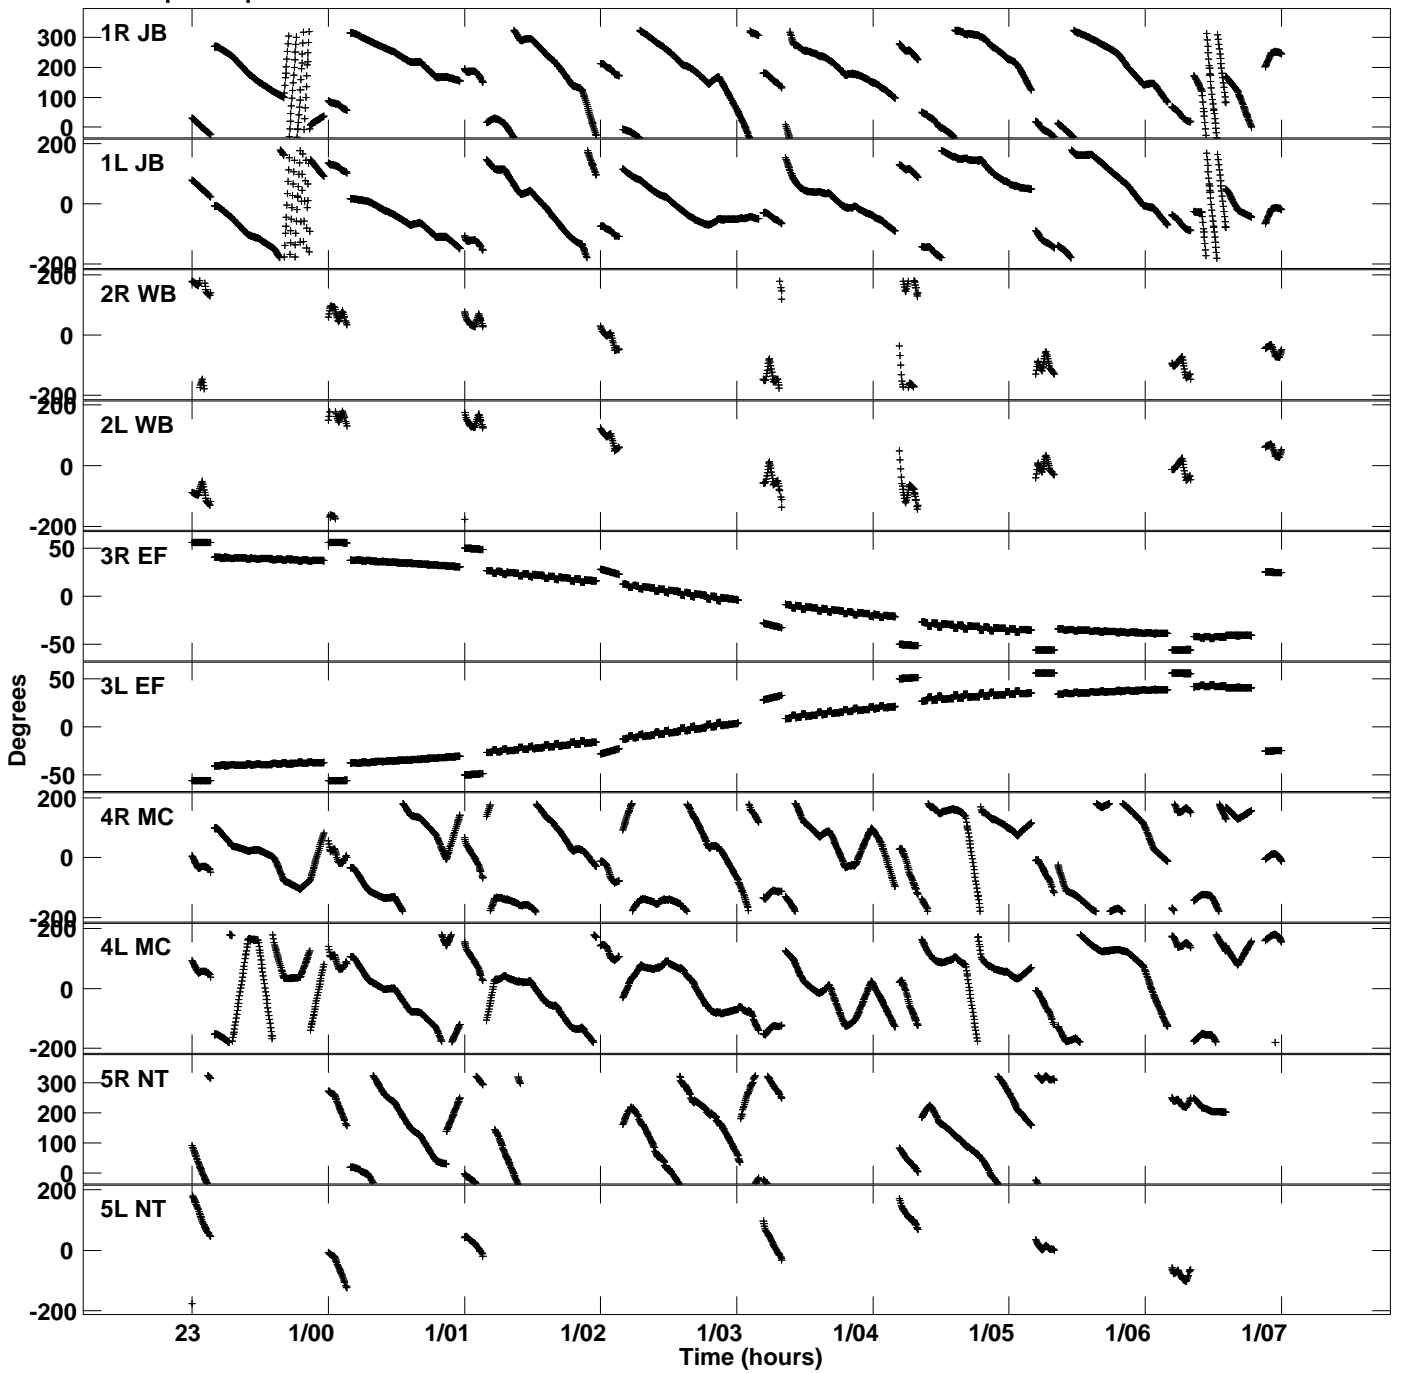

Plot file version 1 created 01-MAR-2022 15:25:06
Gain phs vs UTC time for EB087_2.UVDATA.1
CL 3 Rpol & Lpol IF 1

Plot file version 2 created 01-MAR-2022 15:25:06
Gain phs vs UTC time for EB087_2.UVDATA.1
CL 3 Rpol & Lpol IF 1