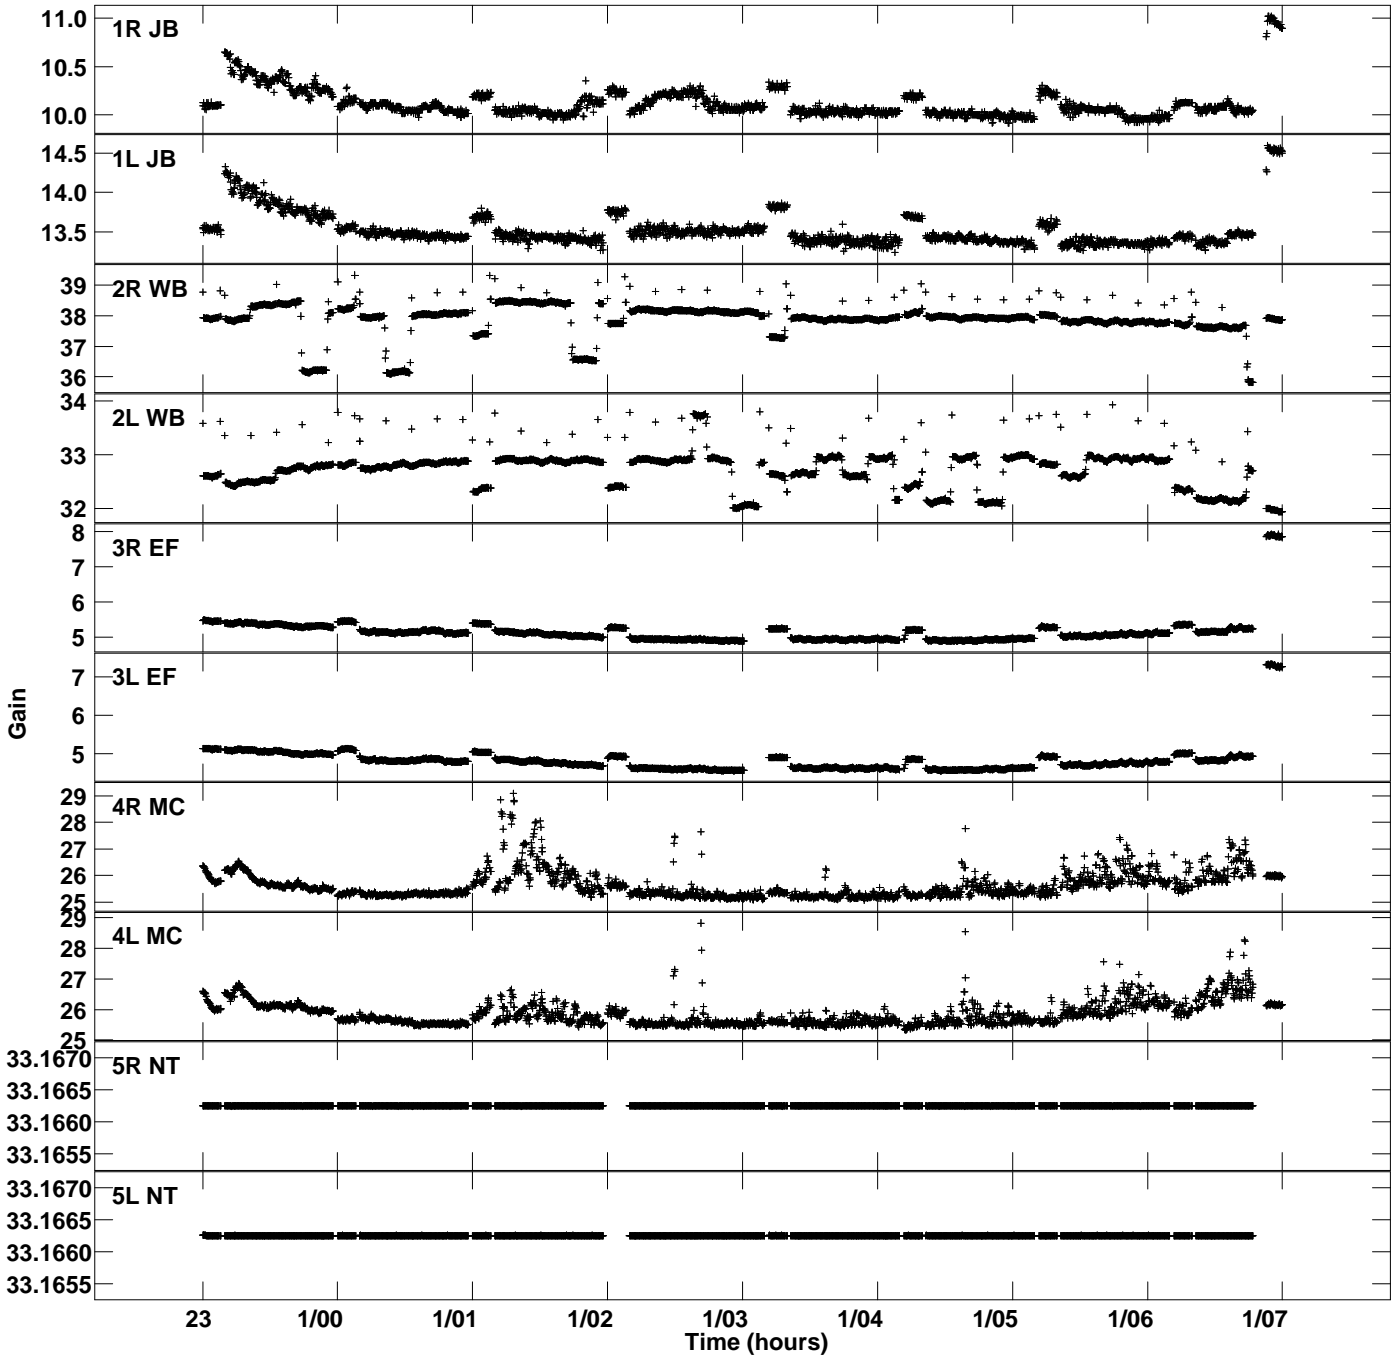

Plot file version 1 created 01-MAR-2022 15:15:48
Gain amp vs UTC time for EB087_2.UVDATA.1
CL 2 Rpol & Lpol IF 1

Plot file version 2 created 01-MAR-2022 15:15:48
Gain amp vs UTC time for EB087_2.UVDATA.1
CL 2 Rpol & Lpol IF 1

Plot file version 3 created 01-MAR-2022 15:15:48
Gain amp vs UTC time for EB087_2.UVDATA.1
CL 2 Rpol & Lpol IF 1