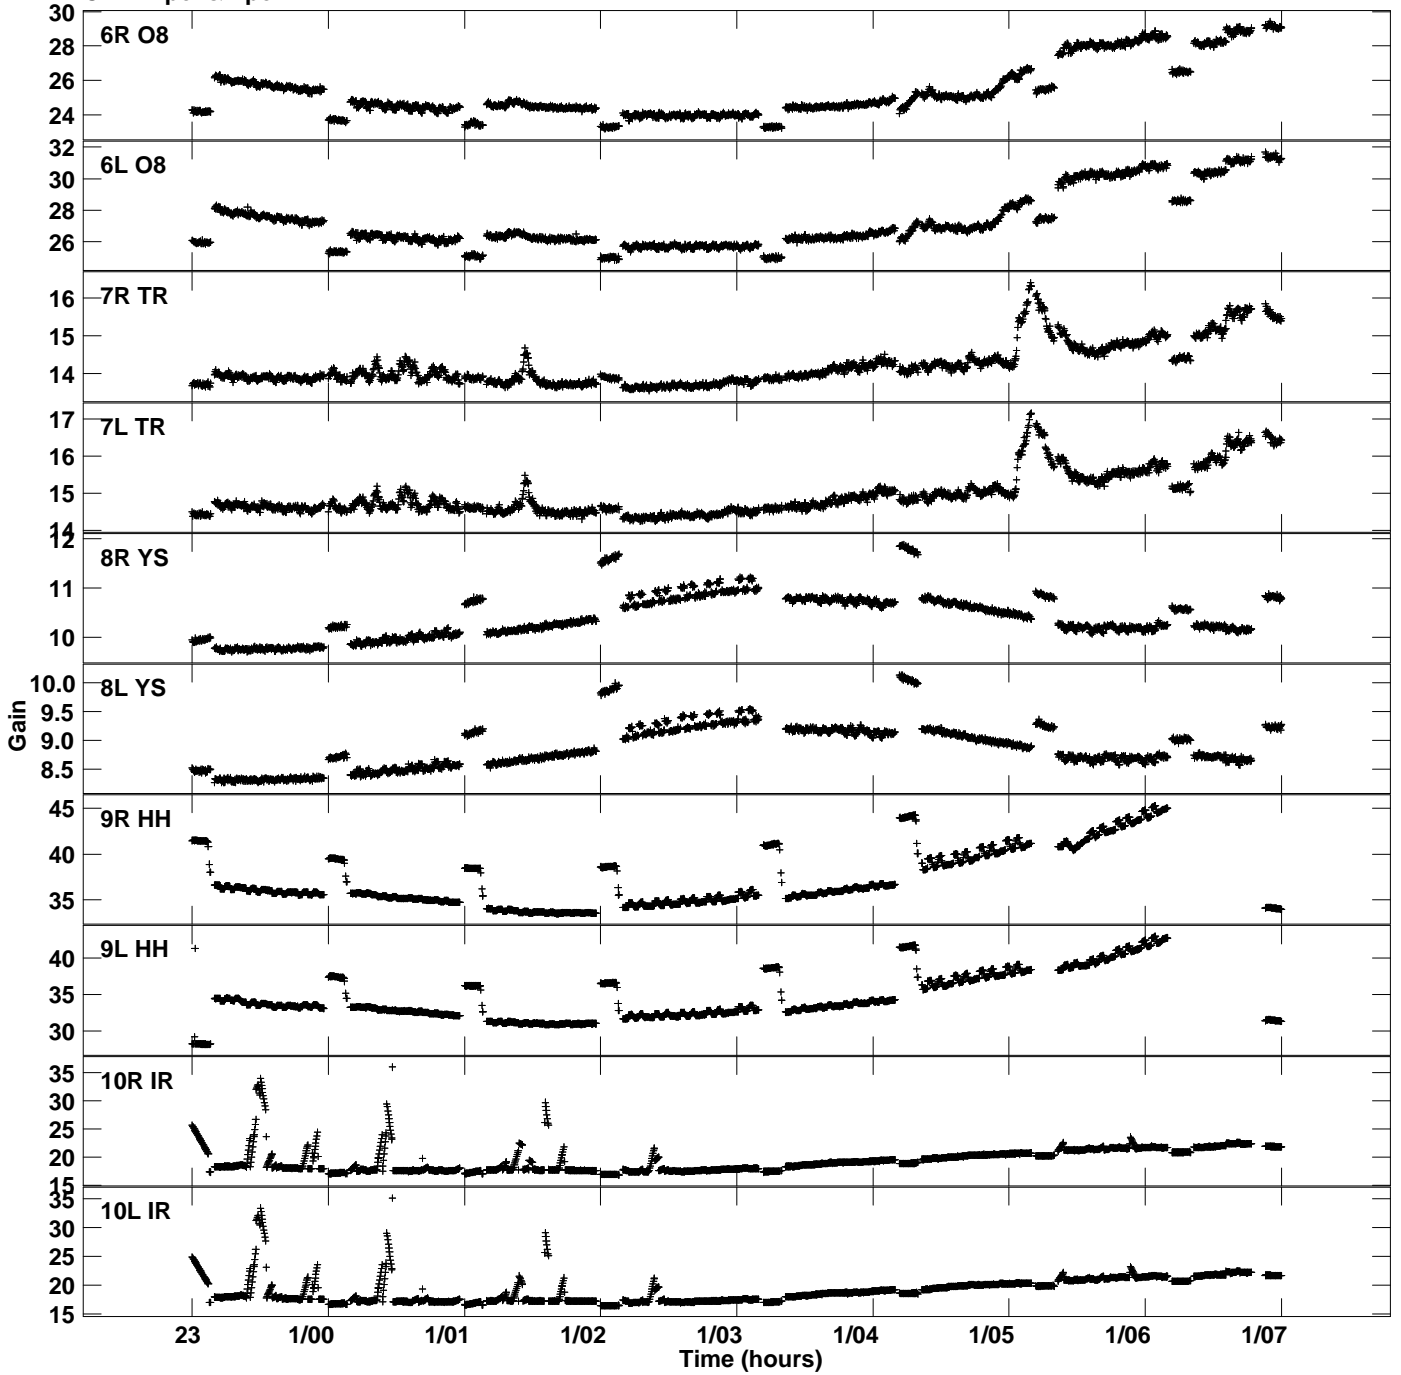

Plot file version 1 created 01-MAR-2022 15:15:48
Gain amp vs UTC time for EB087_2.UVDATA.1
CL 2 Rpol & Lpol IF 1

Plot file version 2 created 01-MAR-2022 15:15:48
Gain amp vs UTC time for EB087_2.UVDATA.1
CL 2 Rpol & Lpol IF 1

Plot file version 3 created 01-MAR-2022 15:15:48
Gain amp vs UTC time for EB087_2.UVDATA.1
CL 2 Rpol & Lpol IF 1