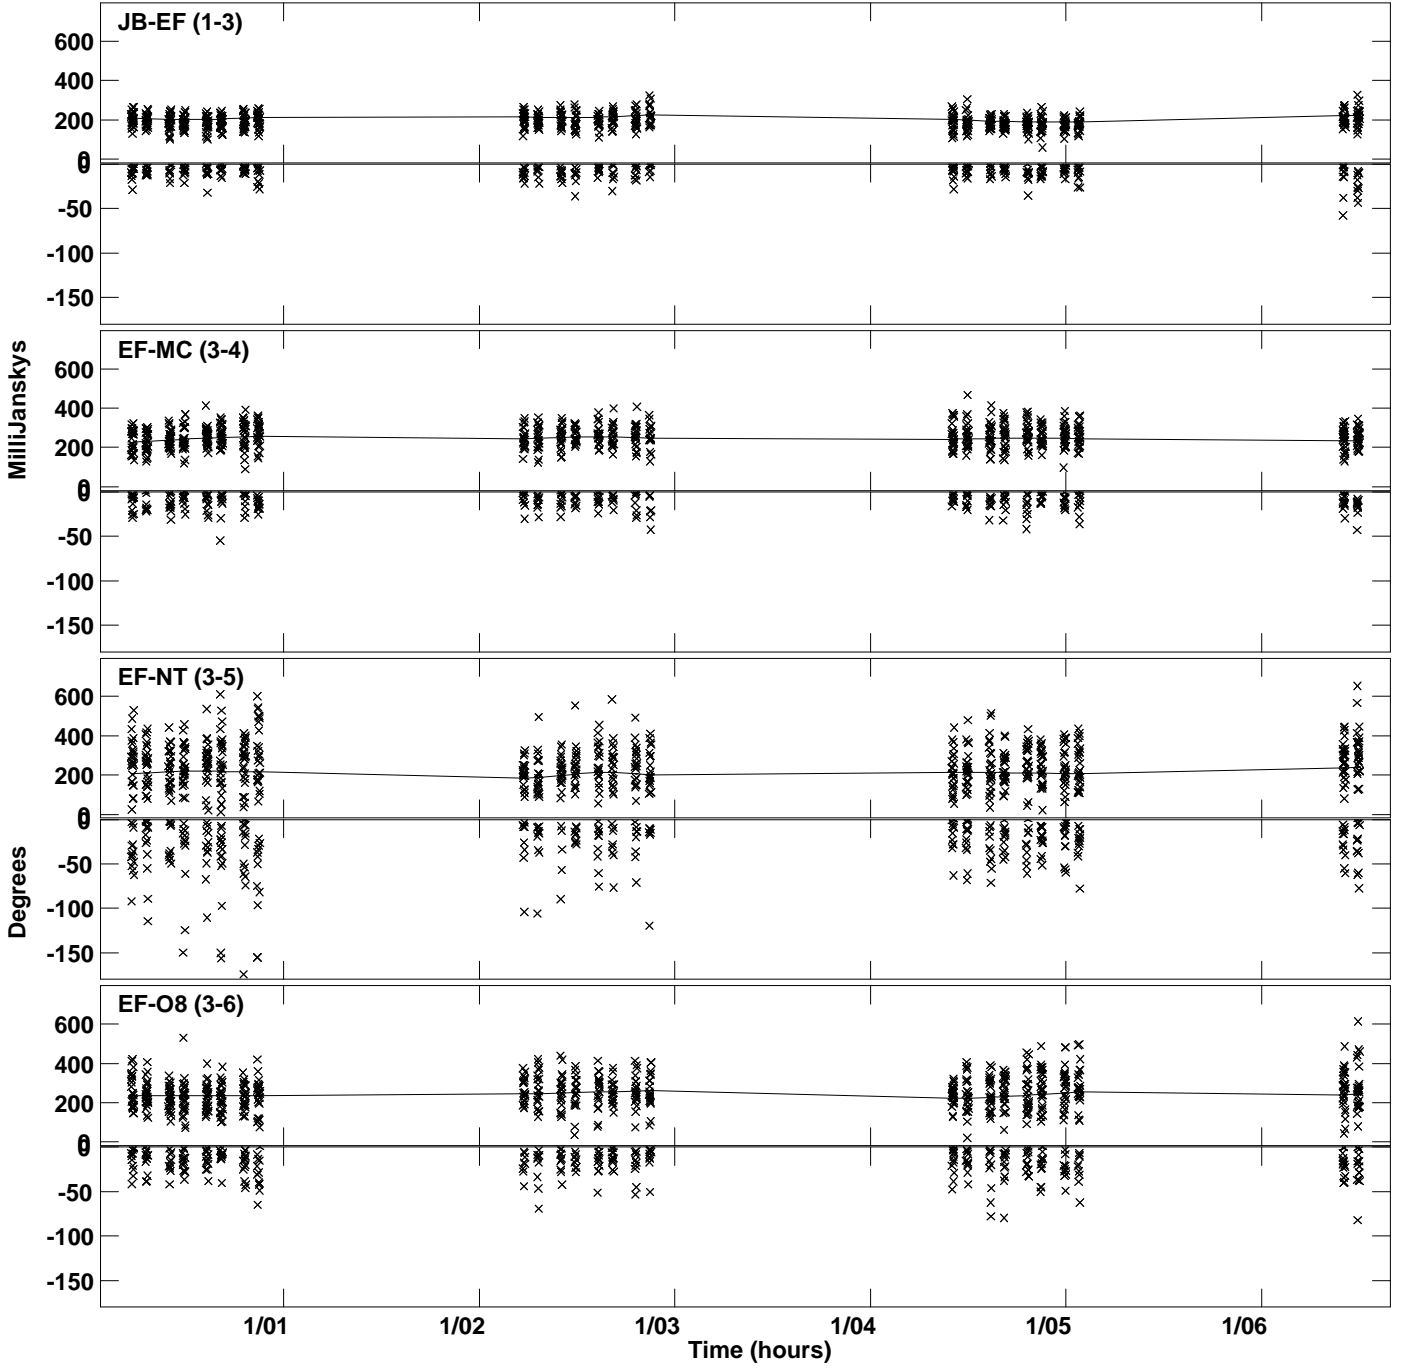

Plot file version 1 created 01-MAR-2022 15:44:49
Amplitude andPhase vs Time for J0559+2353.MULTI.1 CL # 3
IF 1 CHAN 1 STK LL of J0559+2353.ICL001.3

Plot file version 2 created 01-MAR-2022 15:44:49
Amplitude andPhase vs Time for J0559+2353.MULTI.1 CL # 3
IF 1 CHAN 1 STK LL of J0559+2353.ICL001.3

Plot file version 3 created 01-MAR-2022 15:44:49
Amplitude andPhase vs Time for J0559+2353.MULTI.1 CL # 3
IF 1 CHAN 1 STK RR of J0559+2353.ICL001.3

Plot file version 4 created 01-MAR-2022 15:44:49
Amplitude and Phase vs Time for J0559+2353.MULTI.1 CL # 3
IF 1 CHAN 1 STK RR of J0559+2353.ICL001.3