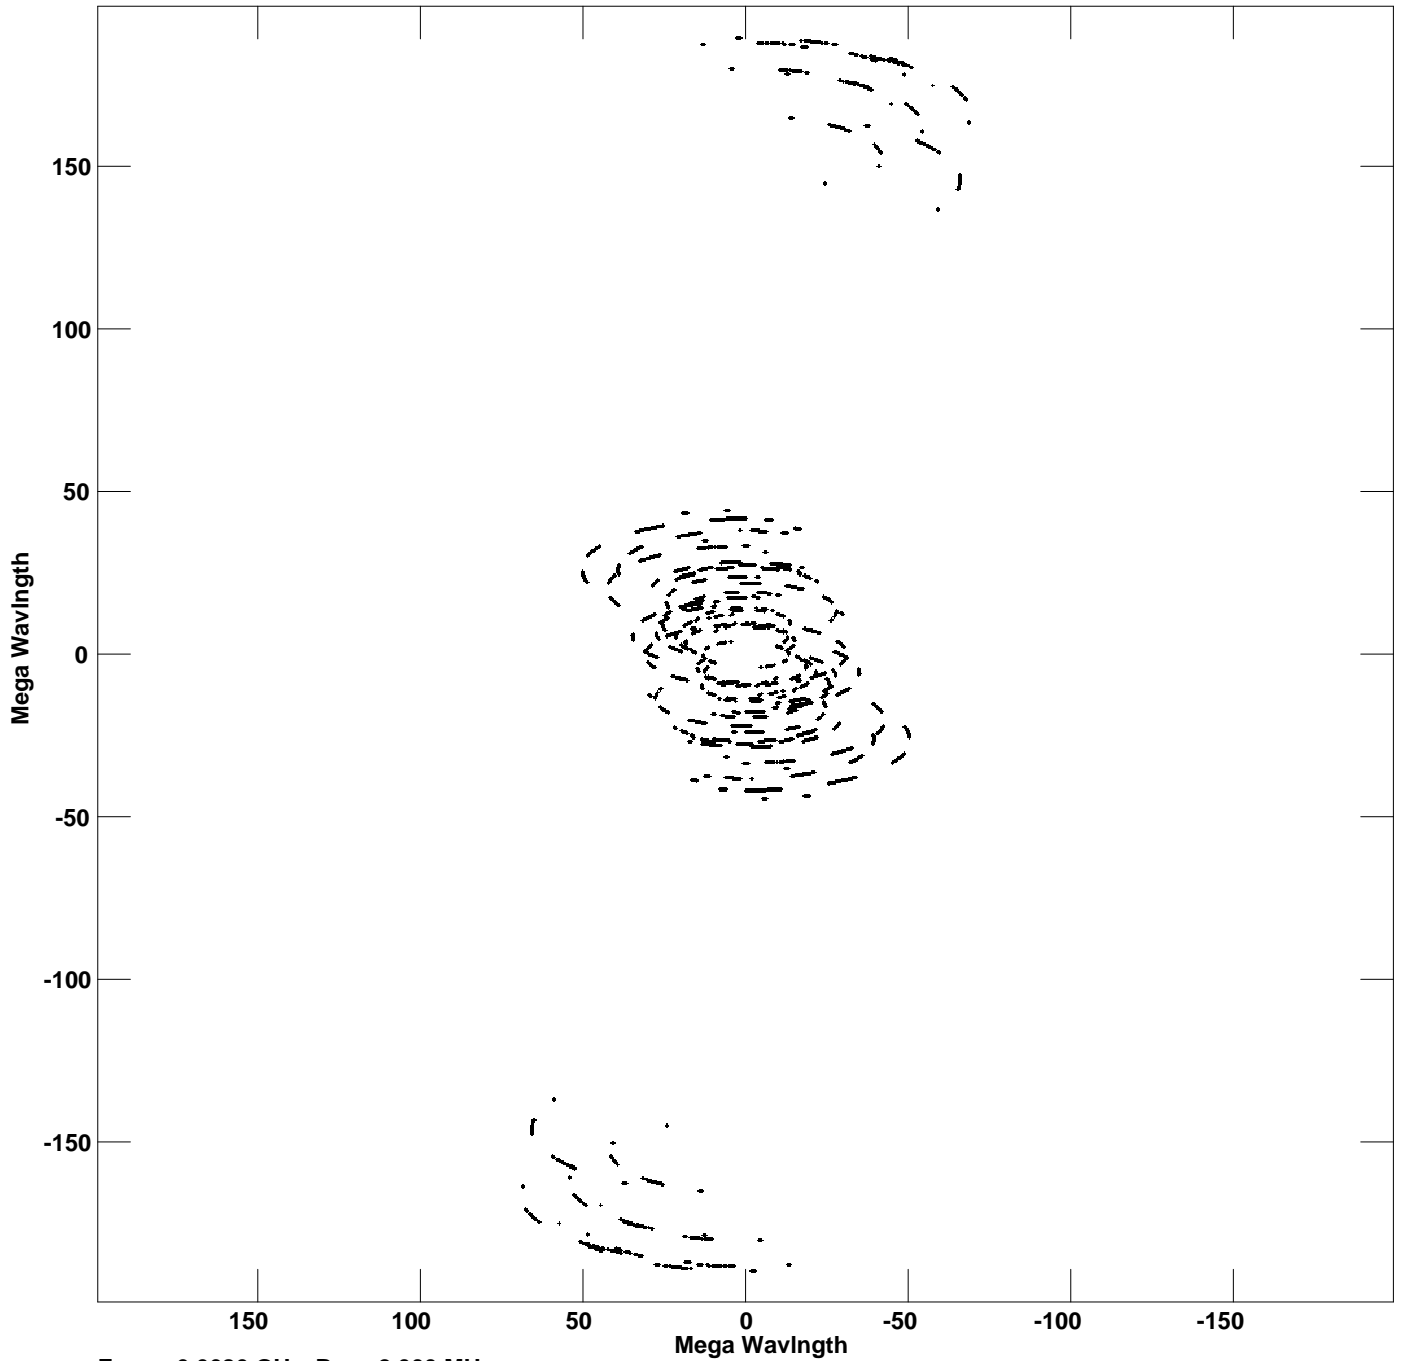

Plot file version 1 created 01-MAR-2022 15:44:41
V vs U for S255IR.MULTI.1 Source:S255IR
Ants * - * Stokes I IF# 1 Chan# 1

Freq = 6.6686 GHz, Bw = 2.000 MHz