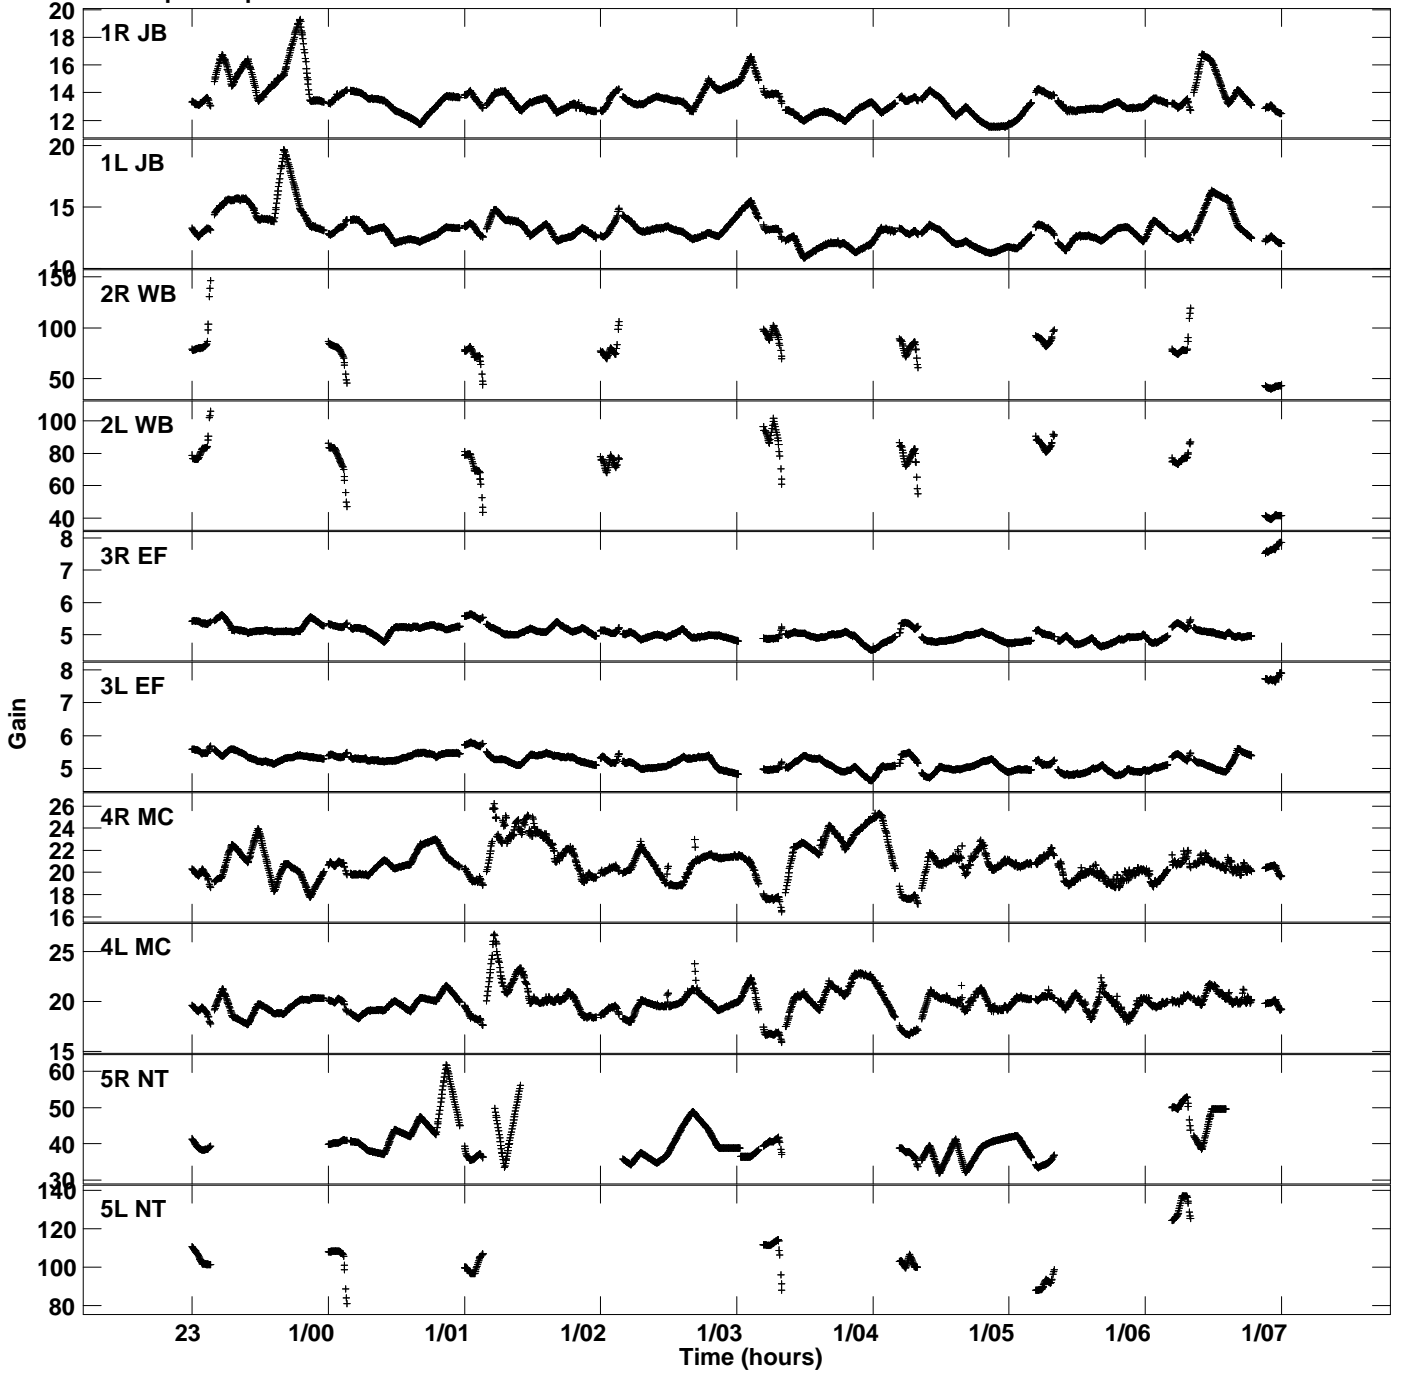

Plot file version 1 created 01-MAR-2022 15:44:54
Gain amp vs UTC time for EB087_2.TMP.1
CL 4 Rpol & Lpol IF 1

Plot file version 2 created 01-MAR-2022 15:44:54
Gain amp vs UTC time for EB087_2.TMP.1
CL 4 Rpol & Lpol IF 1