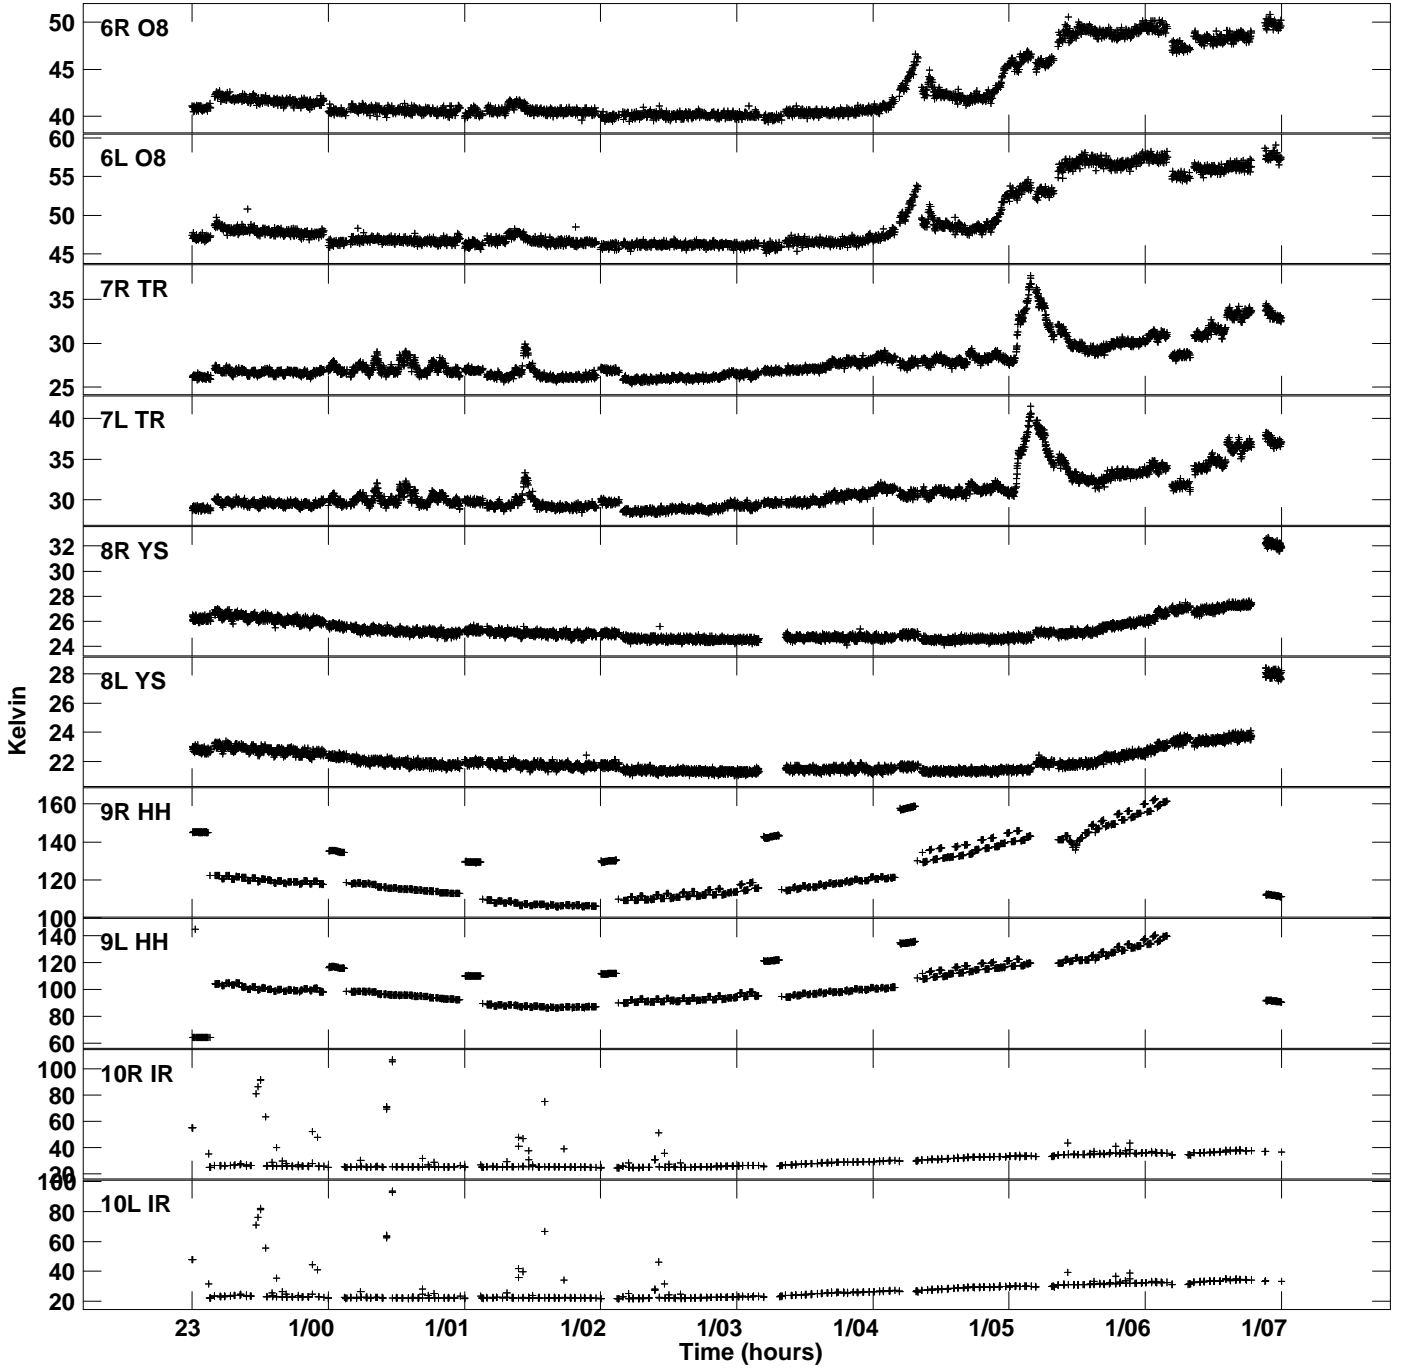

Plot file version 1 created 01-MAR-2022 15:15:47
Tsyst vs UTC time for EB087_2.UVDATA.1
TY 1 Rpol & Lpol IF 1

Plot file version 2 created 01-MAR-2022 15:15:47
Tsys vs UTC time for EB087_2.UVDATA.1
TY 1 Rpol & Lpol IF 1

Plot file version 3 created 01-MAR-2022 15:15:47
Tsys vs UTC time for EB087_2.UVDATA.1
TY 1 Rpol & Lpol IF 1