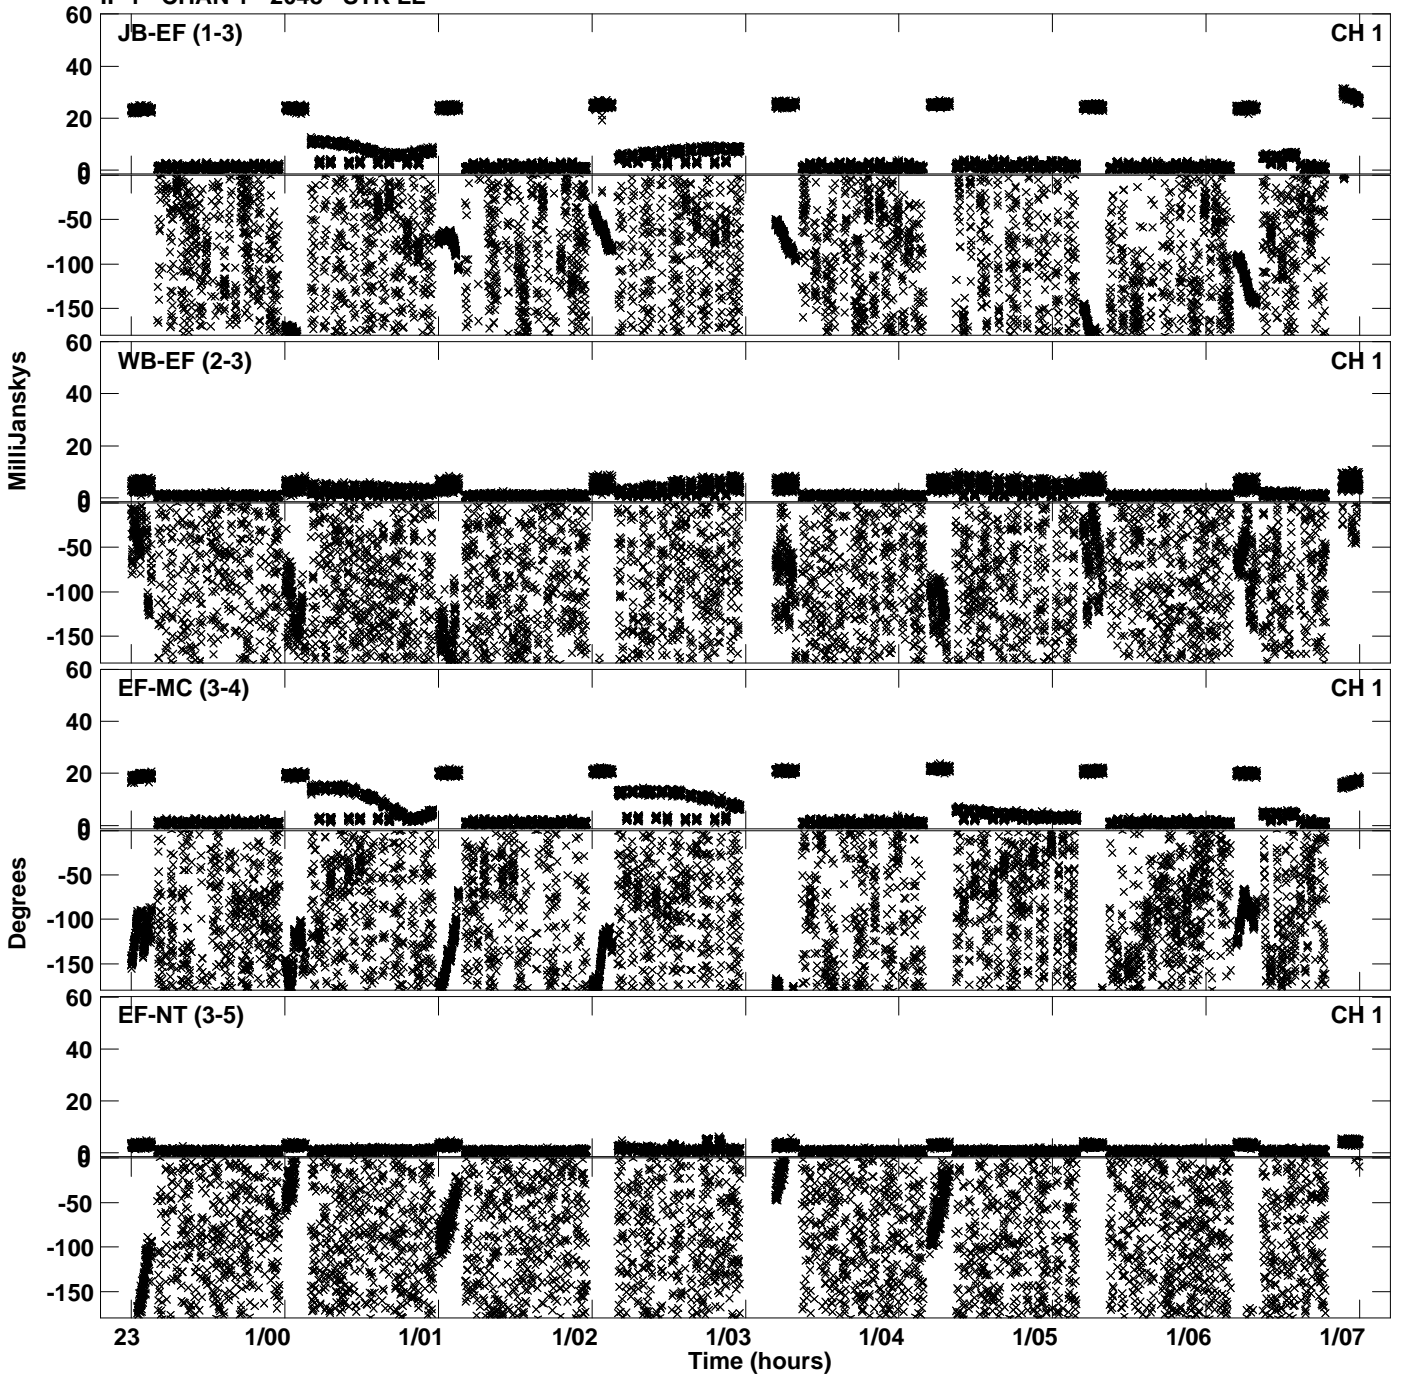

Plot file version 1 created 01-MAR-2022 15:04:00
Amplitude and Phase vs Time for EB087 2.UVDATA.1 Vect aver.
IF 1 CHAN 1 - 2048 STK LL

Plot file version 2 created 01-MAR-2022 15:04:00
Amplitude andPhase vs Time for EB087 2.UVDATA.1 Vect aver.
IF 1 CHAN 1 - 2048 STK LL

Plot file version 3 created 01-MAR-2022 15:04:00
Amplitude andPhase vs Time for EB087 2.UVDATA.1 Vect aver.
IF 1 CHAN 1 - 2048 STK LL

Plot file version 4 created 01-MAR-2022 15:07:30
Amplitude andPhase vs Time for EB087 2.UVDATA.1 Vect aver.
IF 1 CHAN 1 - 2048 STK RR

Plot file version 5 created 01-MAR-2022 15:07:30
Amplitude andPhase vs Time for EB087 2.UVDATA.1 Vect aver.
IF 1 CHAN 1 - 2048 STK RR

PLot file version 6 created 01-MAR-2022 15:07:30
Amplitude andPhase vs Time for EB087 2.UVDATA.1 Vect aver.
IF 1 CHAN 1 - 2048 STK RR