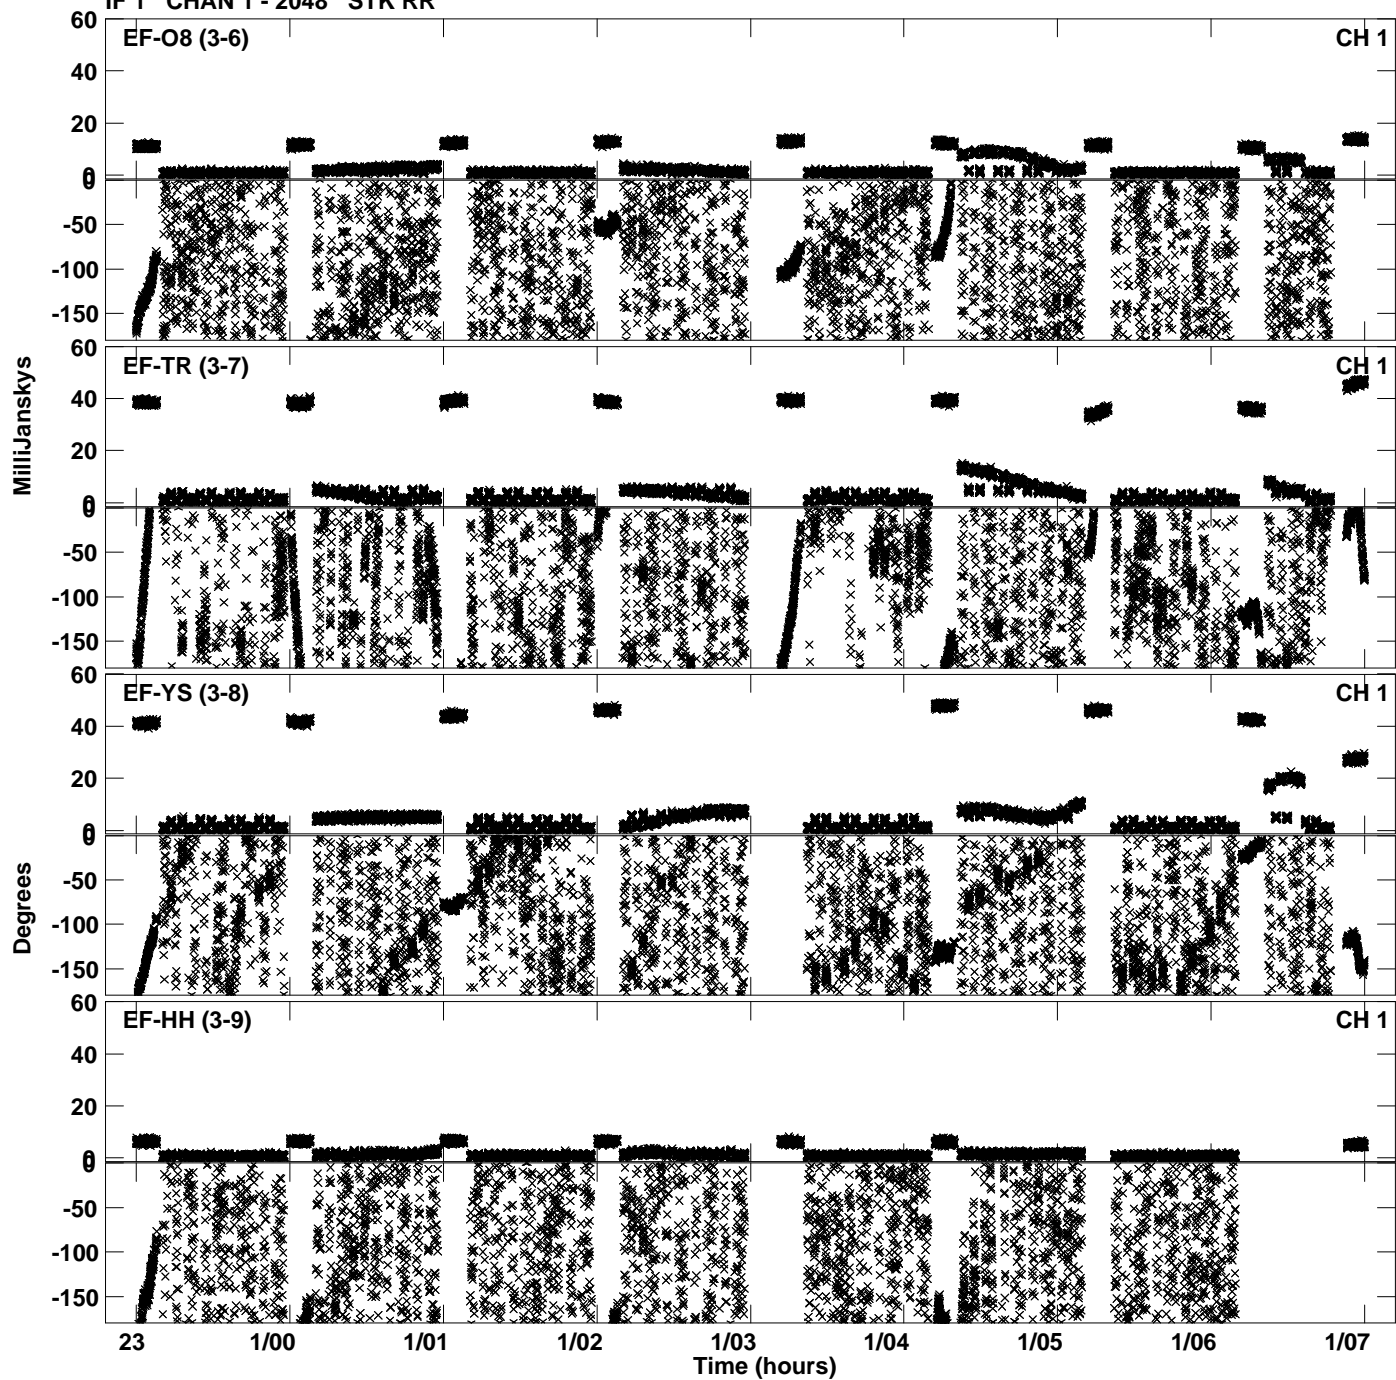

Plot file version 1 created 01-MAR-2022 15:04:00
Amplitude and Phase vs Time for EB087 2.UVDATA.1 Vect aver.
IF 1 CHAN 1 - 2048 STK LL

Plot file version 2 created 01-MAR-2022 15:04:00
Amplitude andPhase vs Time for EB087 2.UVDATA.1 Vect aver.
IF 1 CHAN 1 - 2048 STK LL

Plot file version 3 created 01-MAR-2022 15:04:00
Amplitude andPhase vs Time for EB087 2.UVDATA.1 Vect aver.
IF 1 CHAN 1 - 2048 STK LL

Plot file version 4 created 01-MAR-2022 15:07:30
Amplitude andPhase vs Time for EB087 2.UVDATA.1 Vect aver.
IF 1 CHAN 1 - 2048 STK RR

Plot file version 5 created 01-MAR-2022 15:07:30
Amplitude andPhase vs Time for EB087 2.UVDATA.1 Vect aver.
IF 1 CHAN 1 - 2048 STK RR

PLot file version 6 created 01-MAR-2022 15:07:30
Amplitude andPhase vs Time for EB087 2.UVDATA.1 Vect aver.
IF 1 CHAN 1 - 2048 STK RR