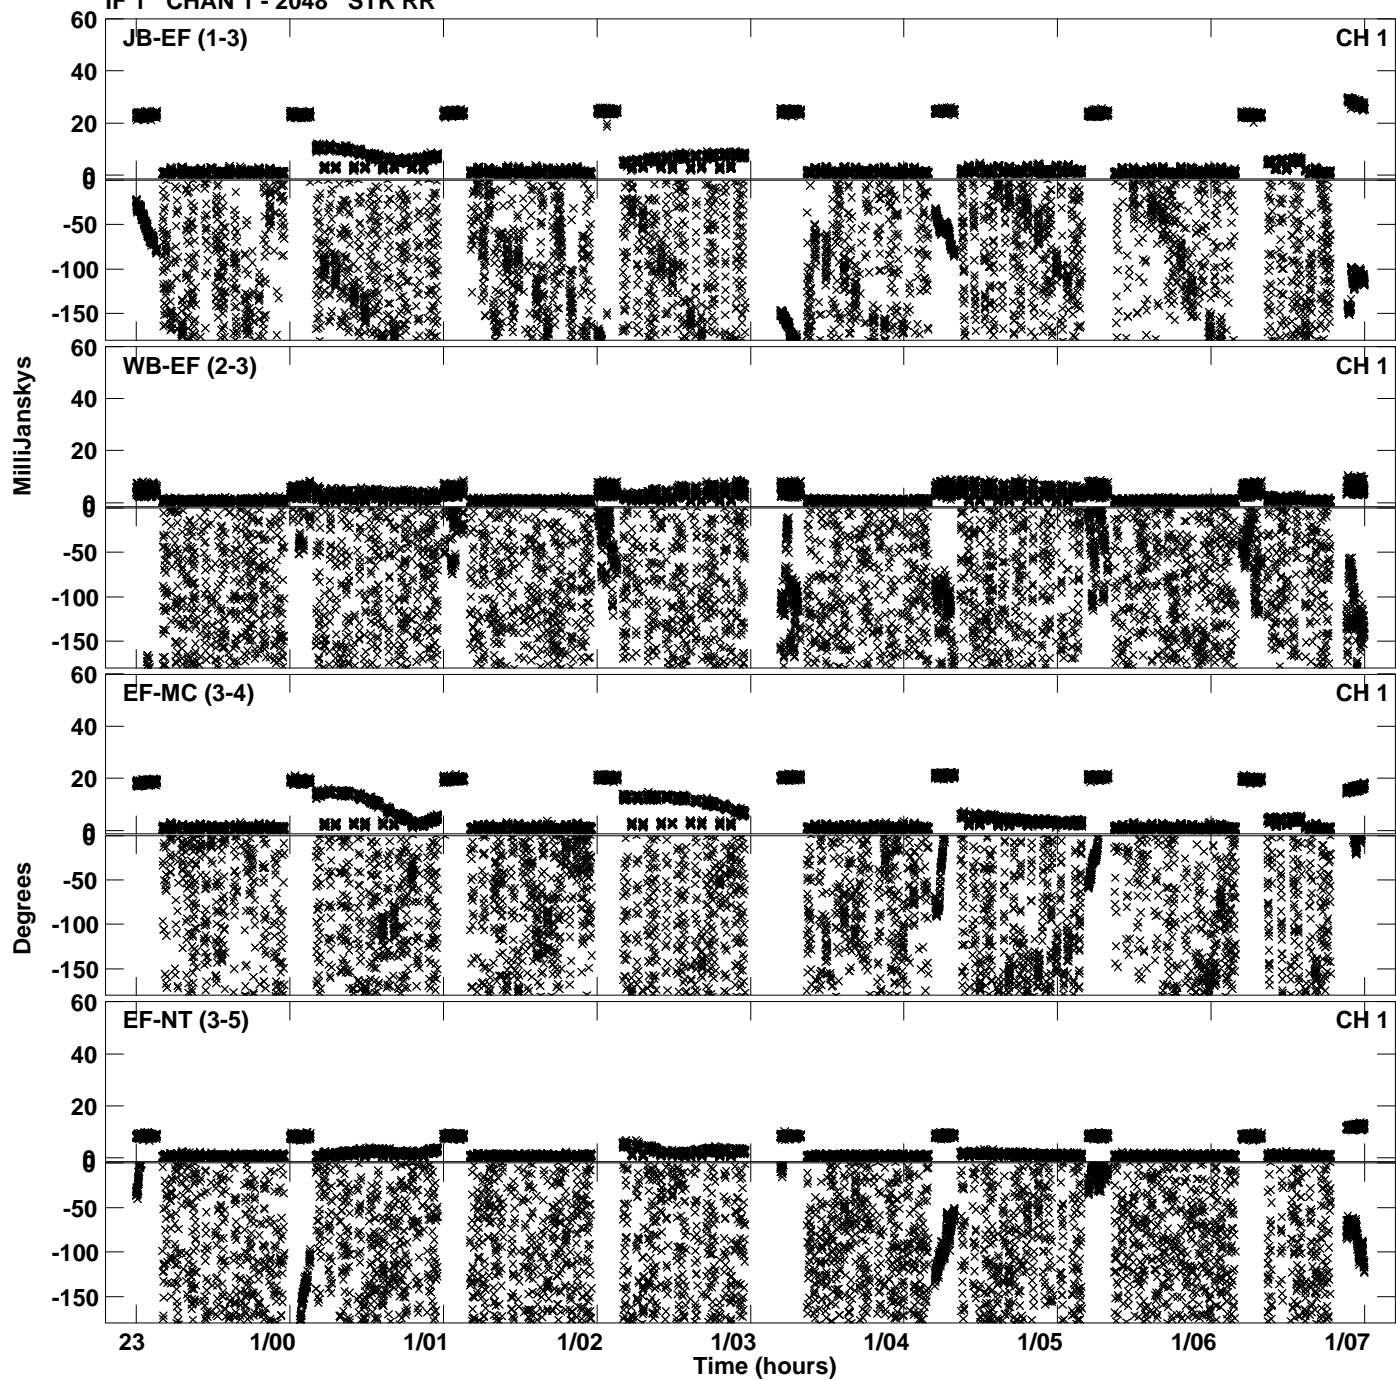

Plot file version 1 created 01-MAR-2022 15:04:00
Amplitude and Phase vs Time for EB087 2.UVDATA.1 Vect aver.
IF 1 CHAN 1 - 2048 STK LL

Plot file version 2 created 01-MAR-2022 15:04:00
Amplitude andPhase vs Time for EB087 2.UVDATA.1 Vect aver.
IF 1 CHAN 1 - 2048 STK LL

Plot file version 3 created 01-MAR-2022 15:04:00
Amplitude andPhase vs Time for EB087 2.UVDATA.1 Vect aver.
IF 1 CHAN 1 - 2048 STK LL

Plot file version 4 created 01-MAR-2022 15:07:30
Amplitude andPhase vs Time for EB087 2.UVDATA.1 Vect aver.
IF 1 CHAN 1 - 2048 STK RR

Plot file version 5 created 01-MAR-2022 15:07:30
Amplitude andPhase vs Time for EB087 2.UVDATA.1 Vect aver.
IF 1 CHAN 1 - 2048 STK RR

PLot file version 6 created 01-MAR-2022 15:07:30
Amplitude andPhase vs Time for EB087 2.UVDATA.1 Vect aver.
IF 1 CHAN 1 - 2048 STK RR