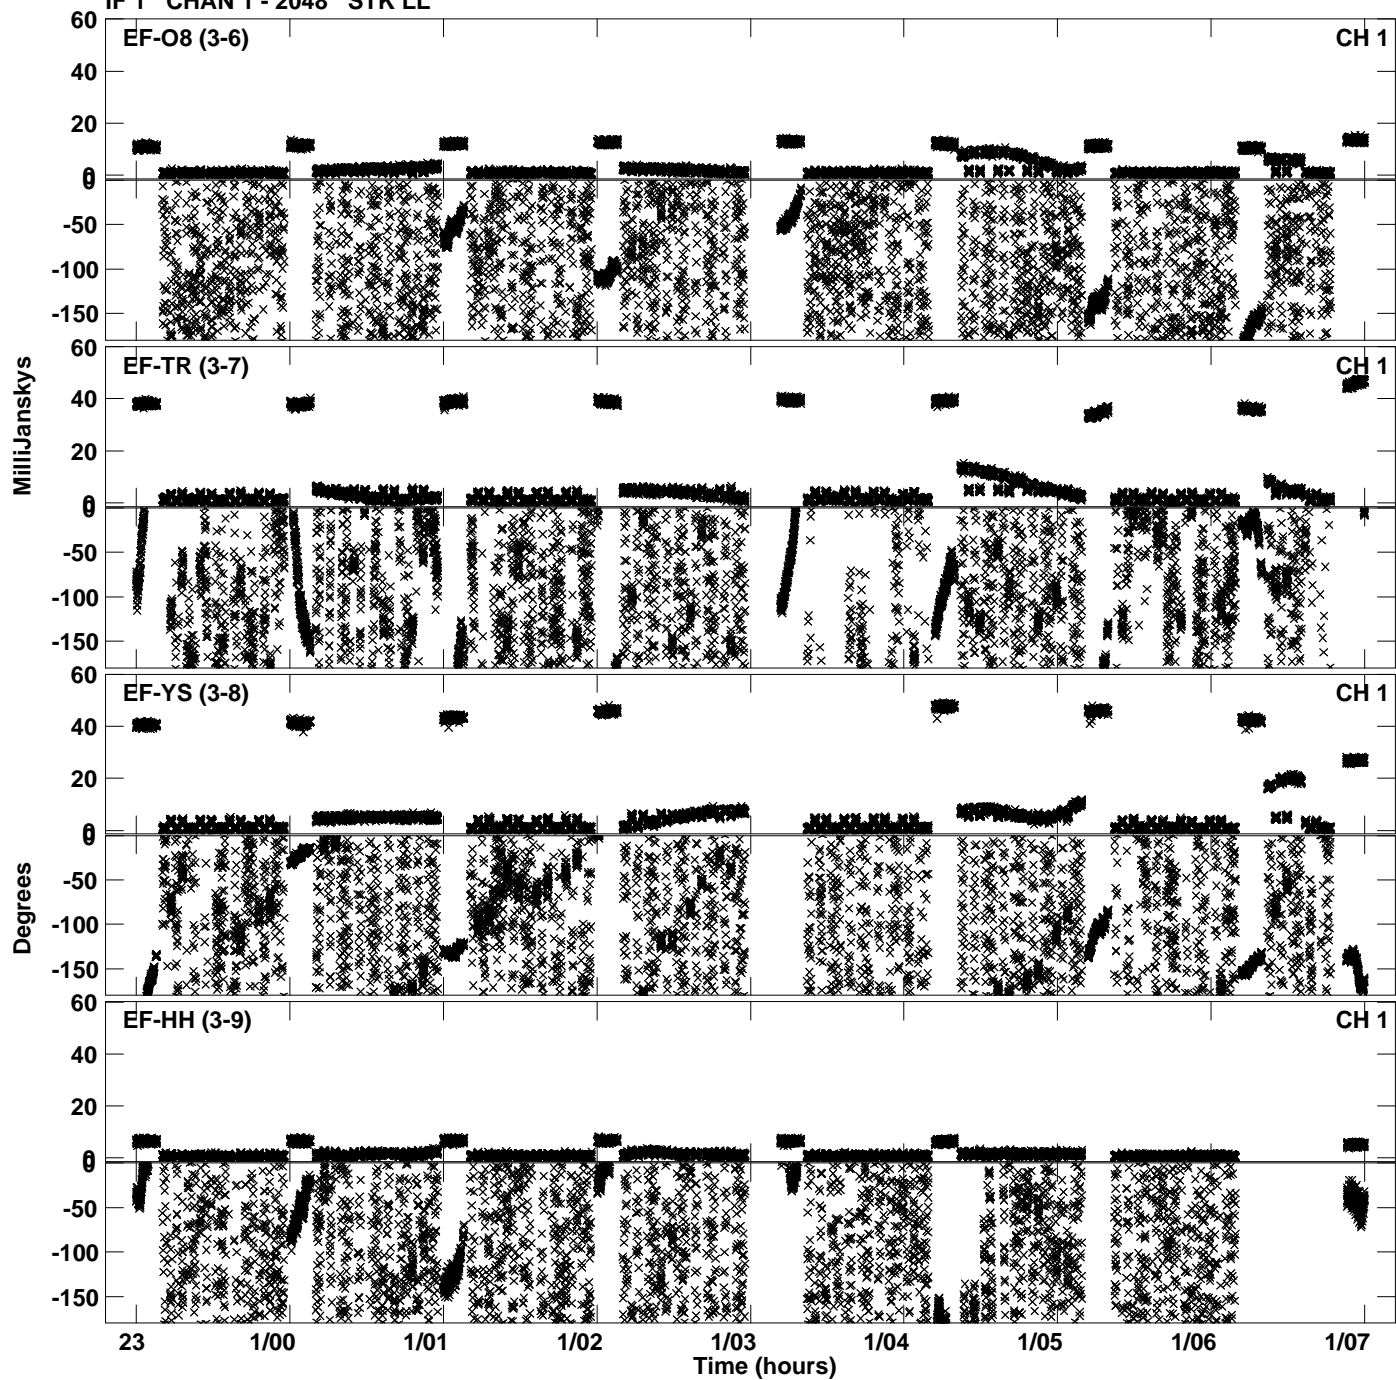

Plot file version 1 created 01-MAR-2022 15:04:00
Amplitude and Phase vs Time for EB087 2.UVDATA.1 Vect aver.
IF 1 CHAN 1 - 2048 STK LL

Plot file version 2 created 01-MAR-2022 15:04:00
Amplitude andPhase vs Time for EB087 2.UVDATA.1 Vect aver.
IF 1 CHAN 1 - 2048 STK LL

Plot file version 3 created 01-MAR-2022 15:04:00
Amplitude andPhase vs Time for EB087 2.UVDATA.1 Vect aver.
IF 1 CHAN 1 - 2048 STK LL

Plot file version 4 created 01-MAR-2022 15:07:30
Amplitude andPhase vs Time for EB087 2.UVDATA.1 Vect aver.
IF 1 CHAN 1 - 2048 STK RR

Plot file version 5 created 01-MAR-2022 15:07:30
Amplitude andPhase vs Time for EB087 2.UVDATA.1 Vect aver.
IF 1 CHAN 1 - 2048 STK RR

PLot file version 6 created 01-MAR-2022 15:07:30
Amplitude andPhase vs Time for EB087 2.UVDATA.1 Vect aver.
IF 1 CHAN 1 - 2048 STK RR