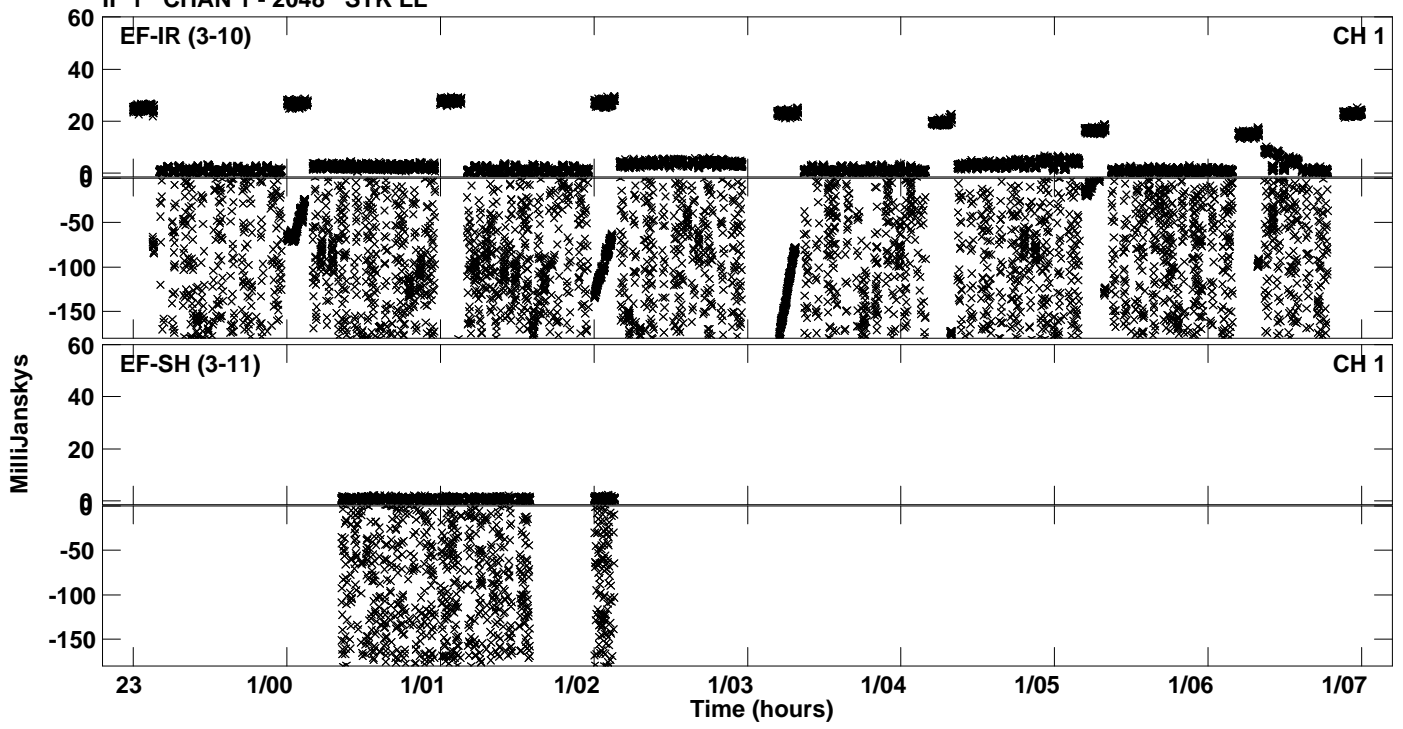

Plot file version 1 created 01-MAR-2022 15:04:00
Amplitude and Phase vs Time for EB087 2.UVDATA.1 Vect aver.
IF 1 CHAN 1 - 2048 STK LL

Plot file version 2 created 01-MAR-2022 15:04:00
Amplitude andPhase vs Time for EB087 2.UVDATA.1 Vect aver.
IF 1 CHAN 1 - 2048 STK LL

Plot file version 3 created 01-MAR-2022 15:04:00
Amplitude andPhase vs Time for EB087 2.UVDATA.1 Vect aver.
IF 1 CHAN 1 - 2048 STK LL

Plot file version 4 created 01-MAR-2022 15:07:30
Amplitude andPhase vs Time for EB087 2.UVDATA.1 Vect aver.
IF 1 CHAN 1 - 2048 STK RR

Plot file version 5 created 01-MAR-2022 15:07:30
Amplitude andPhase vs Time for EB087 2.UVDATA.1 Vect aver.
IF 1 CHAN 1 - 2048 STK RR

PLot file version 6 created 01-MAR-2022 15:07:30
Amplitude andPhase vs Time for EB087 2.UVDATA.1 Vect aver.
IF 1 CHAN 1 - 2048 STK RR