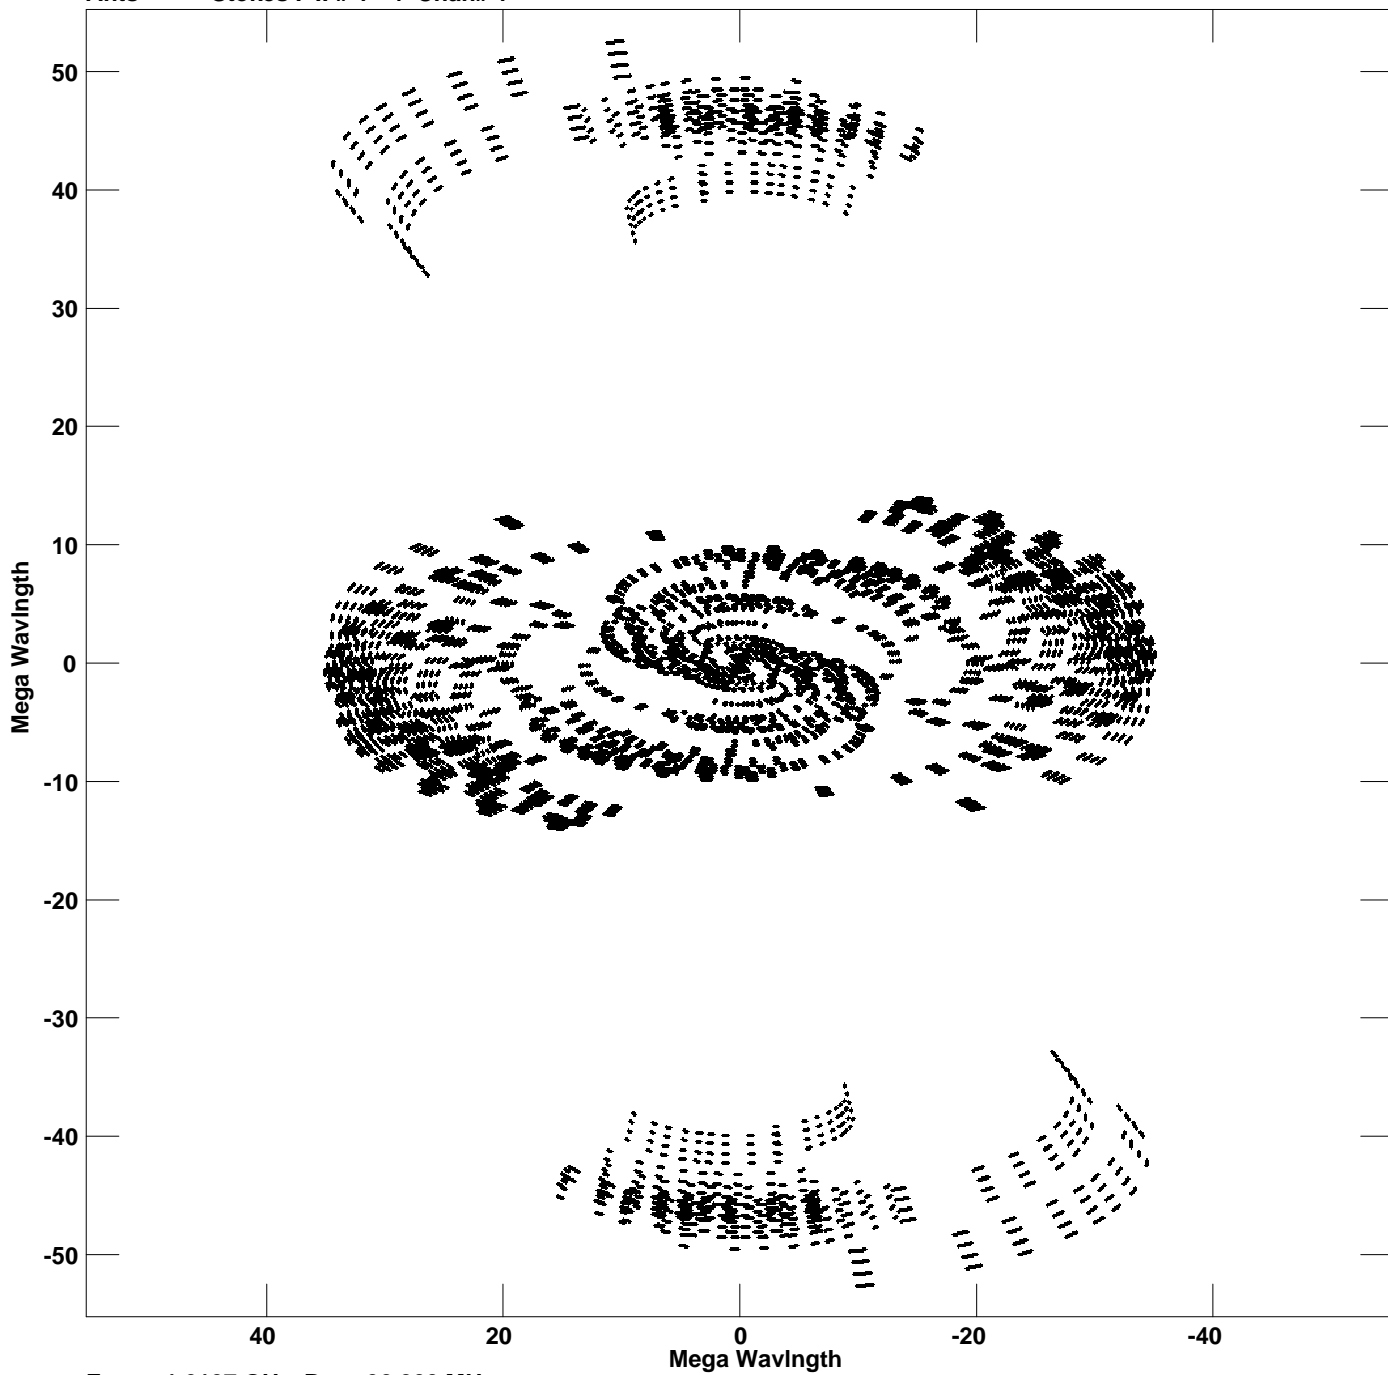

Plot file version 1 created 15-MAR-2022 21:23:05
V vs U for 3C264.MULTI.1 Source:3C264
Ants * - * Stokes I IF# 1 - 4 Chan# 1

Freq = 1.6107 GHz, Bw = 32.000 MHz