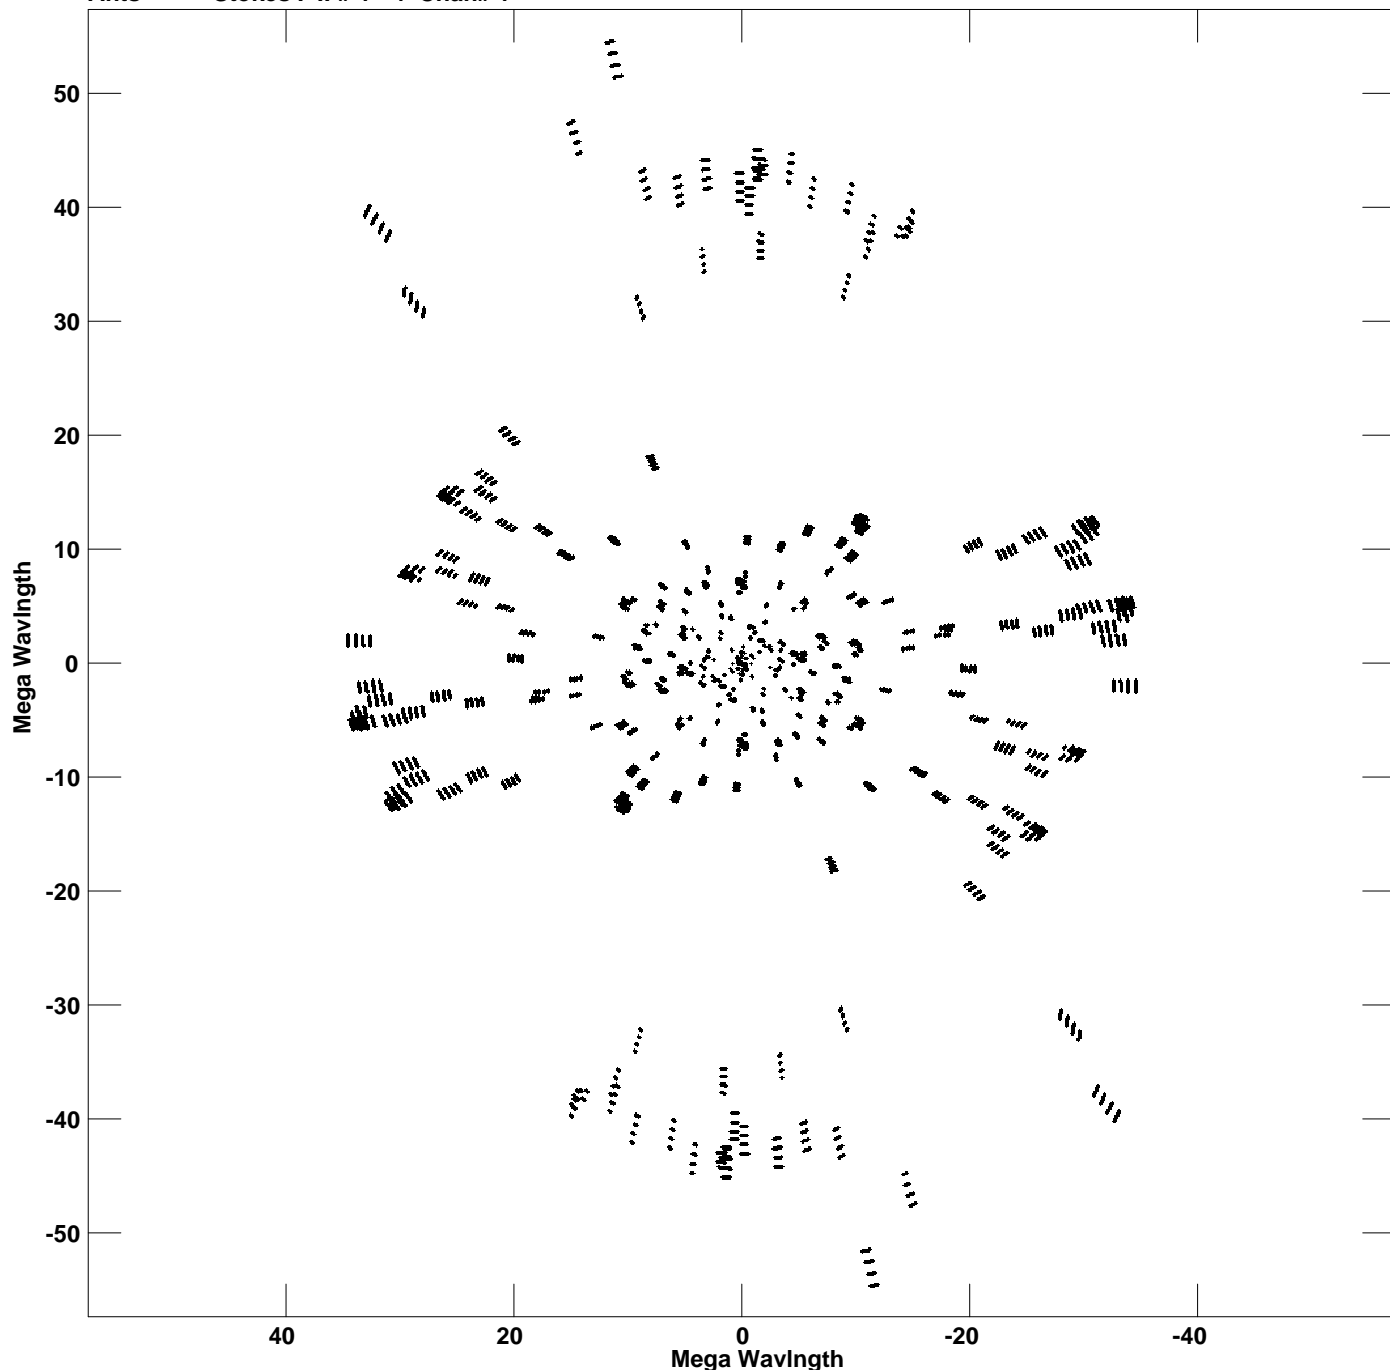

Plot file version 1 created 15-MAR-2022 21:29:23  
V vs U for 3C84.MULTI.1 Source:3C84  
Ants \* - \* Stokes I IF# 1 - 4 Chan# 1

Freq = 1.6107 GHz, Bw = 32.000 MHz