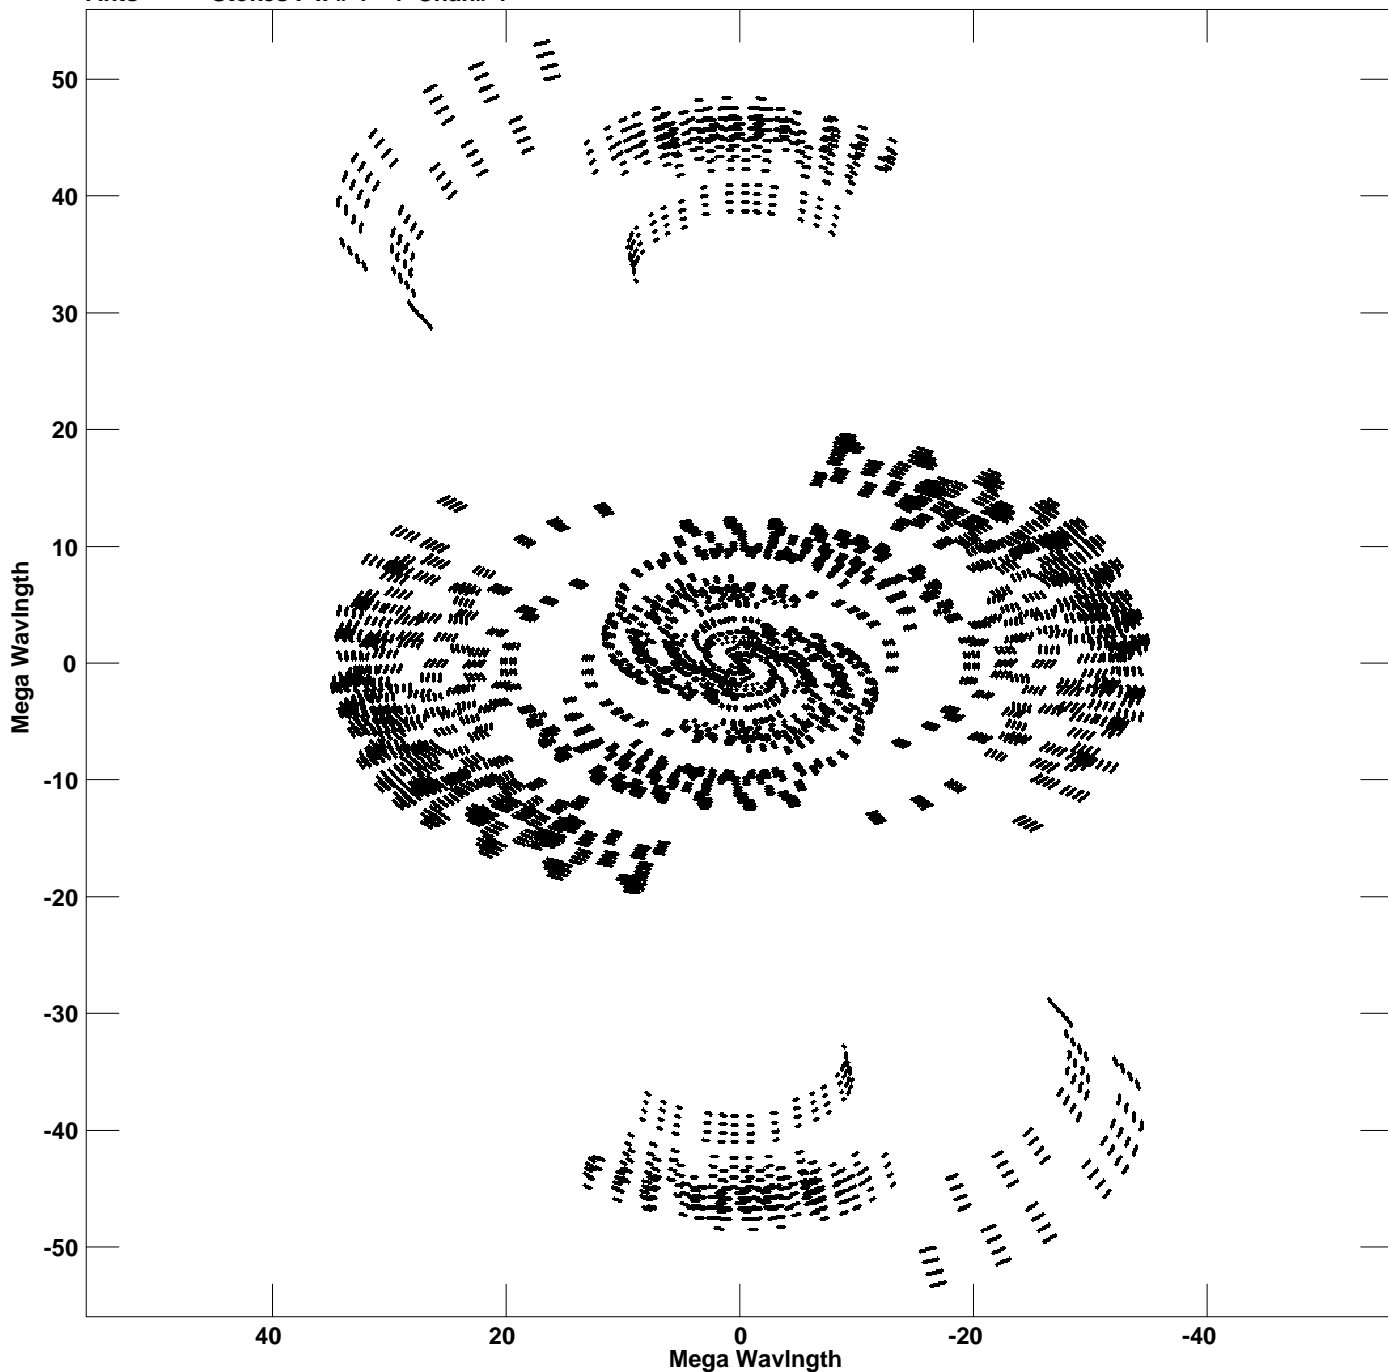

Plot file version 1 created 15-MAR-2022 21:29:47
V vs U for NGC4278.MULTI.1 Source:NGC4278
Ants * - * Stokes I IF# 1 - 4 Chan# 1

Freq = 1.6107 GHz, Bw = 32.000 MHz