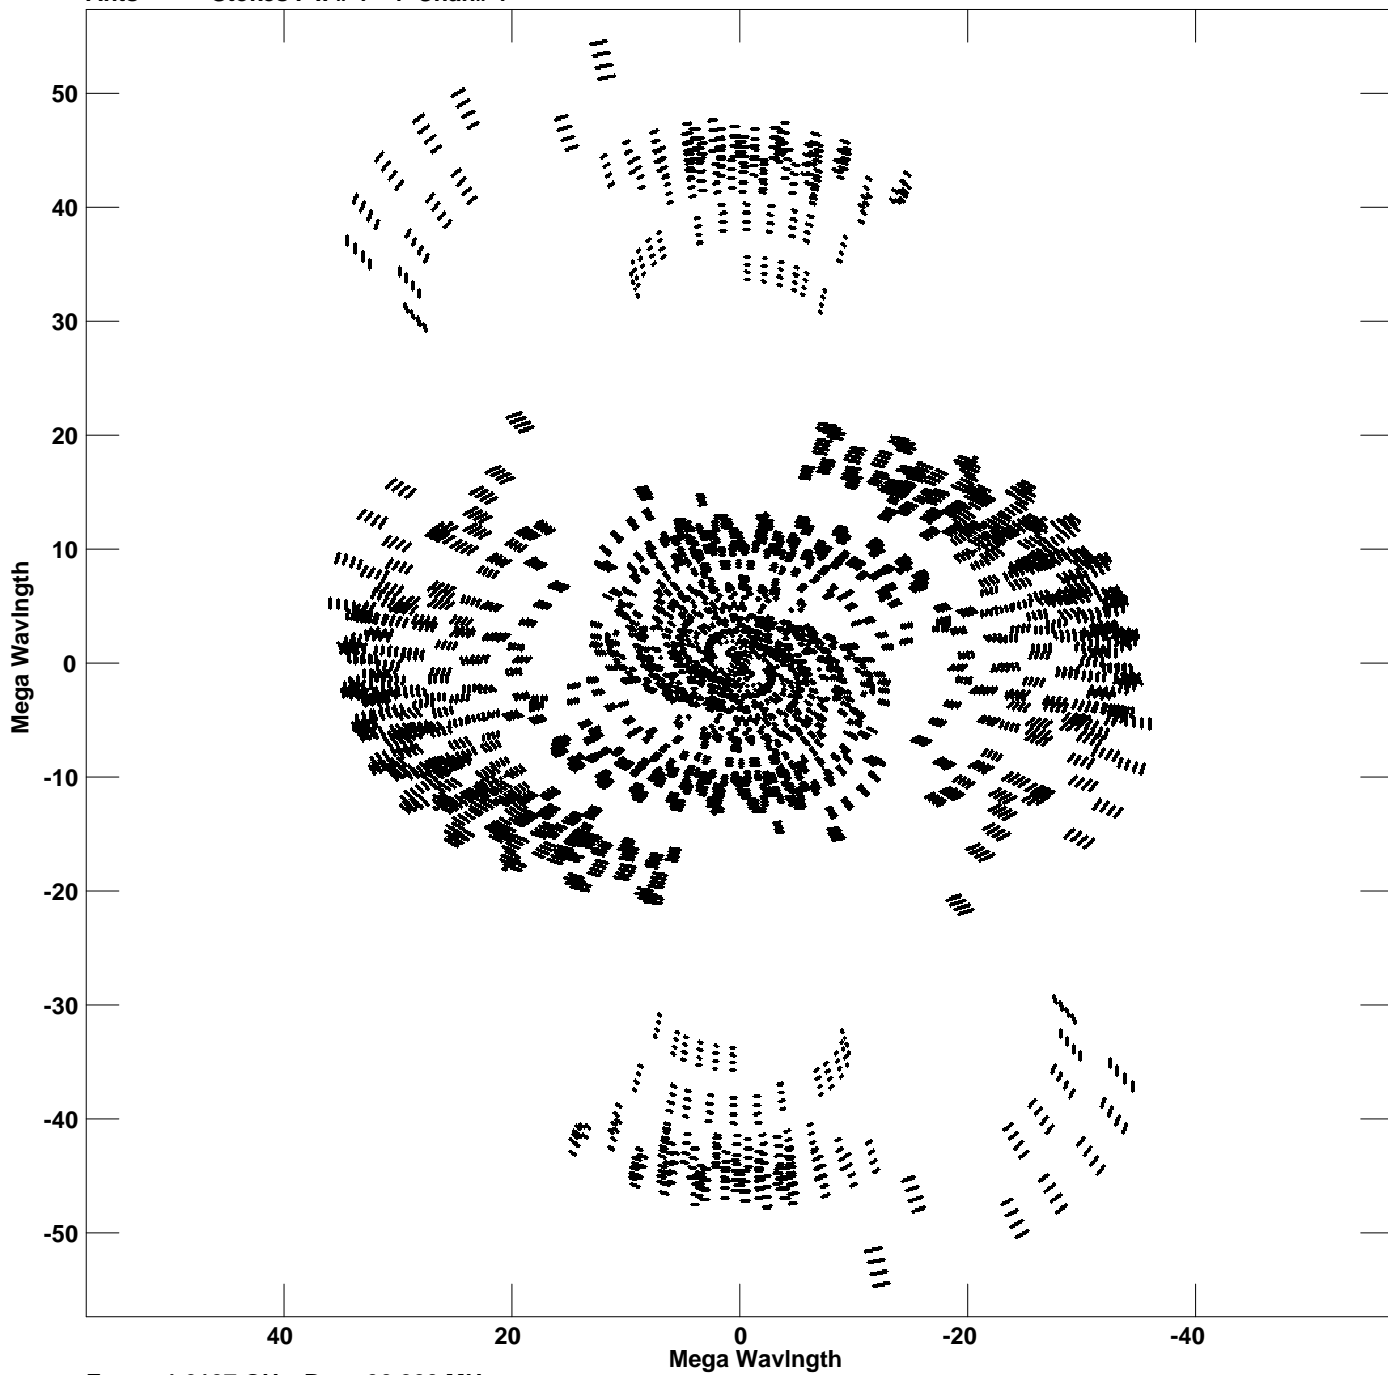

Plot file version 1 created 14-FEB-2022 18:38:15  
V vs U for 3C31.MULTI.1 Source:3C31  
Ants \* - \* Stokes I IF# 1 - 4 Chan# 1

Freq = 1.6107 GHz, Bw = 32.000 MHz