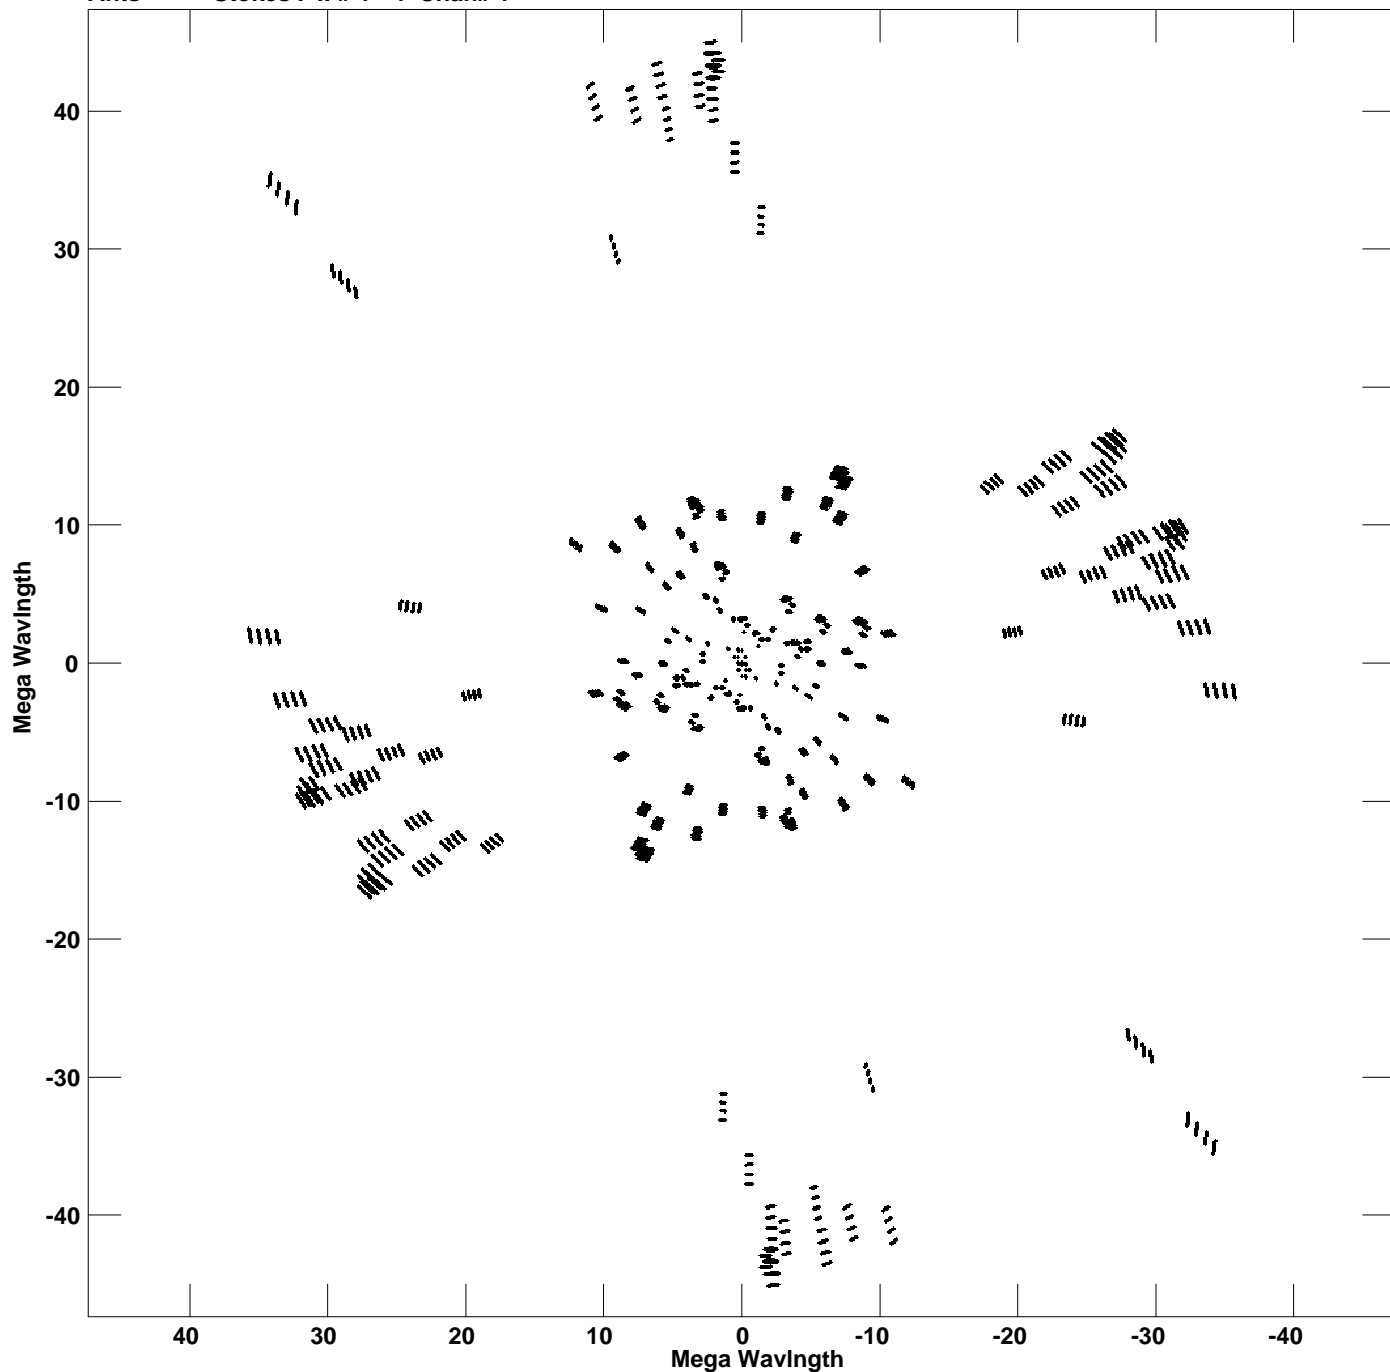

Plot file version 1 created 14-FEB-2022 18:41:45  
V vs U for 3C84.MULTI.1 Source:3C84  
Ants \* - \* Stokes I IF# 1 - 4 Chan# 1

Freq = 1.6107 GHz, Bw = 32.000 MHz