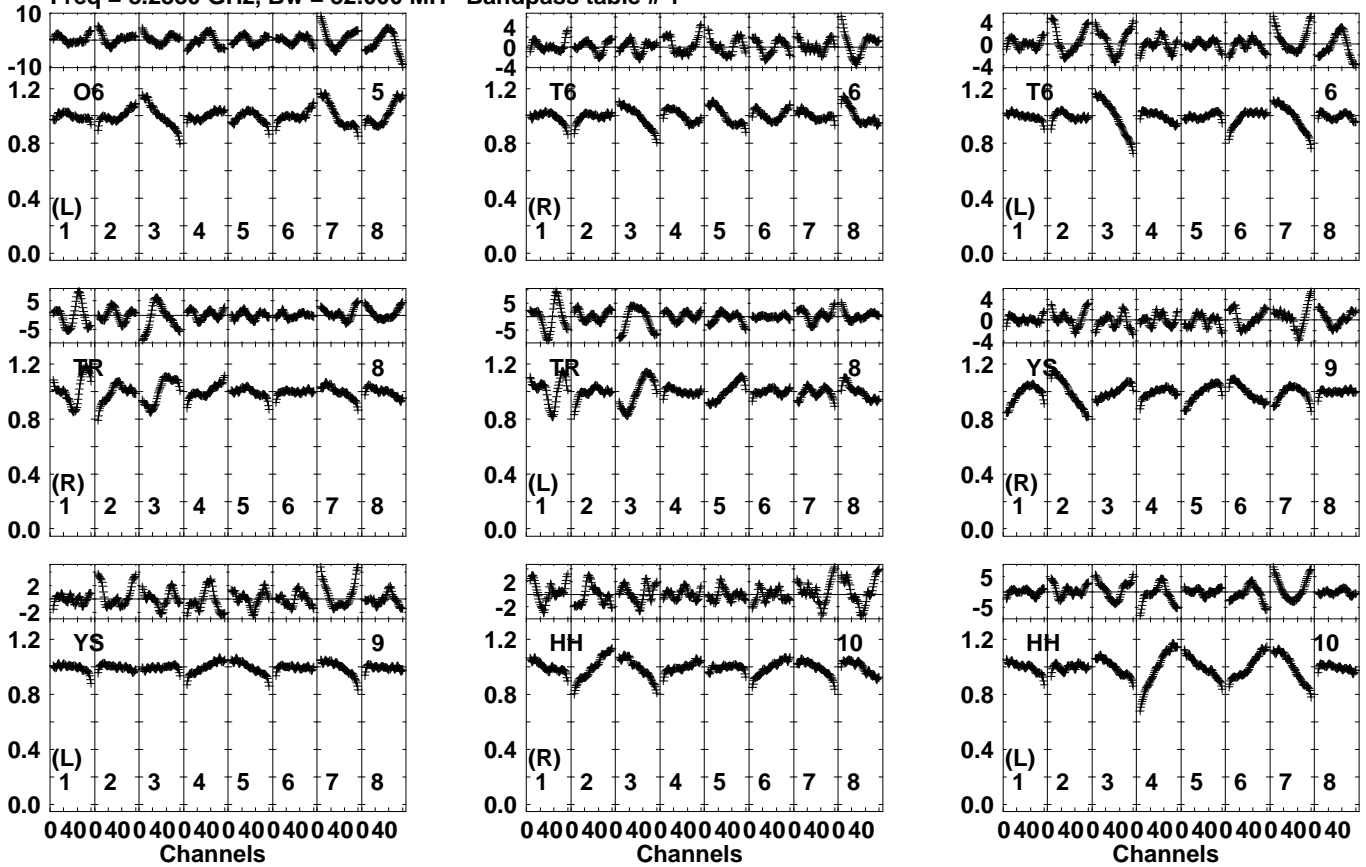

Plot file version 1 created 04-APR-2023 16:25:59
 EB092D.UVDATA.1
 Freq = 8.2880 GHz, Bw = 32.000 MH Bandpass table # 1

Lower frame: BP ampl Top frame: BP phase
 Bandpass table spectrum Antenna: *
 Timerange: 00/00:00:01 to 999/00:00:00

Plot file version 2 created 04-APR-2023 16:25:59
 EB092D.UVDATA.1
 Freq = 8.2880 GHz, Bw = 32.000 MH Bandpass table # 1

Lower frame: BP ampl Top frame: BP phase
 Bandpass table spectrum Antenna: *
 Timerange: 00/00:00:01 to 999/00:00:00