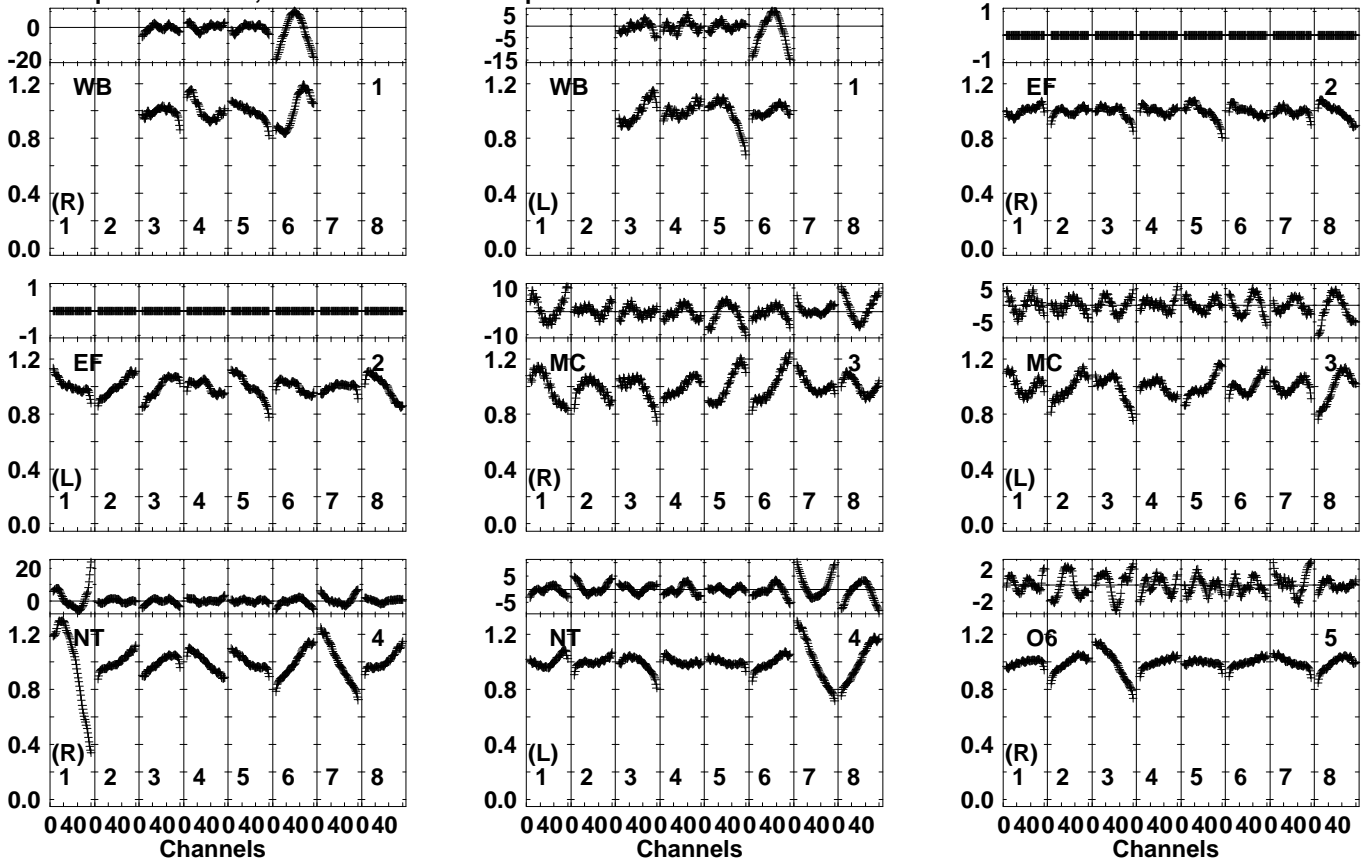

Plot file version 1 created 04-APR-2023 16:25:59
 EB092D.UVDATA.1
 Freq = 8.2880 GHz, Bw = 32.000 MH Bandpass table # 1

Lower frame: BP ampl Top frame: BP phase
 Bandpass table spectrum Antenna: *
 Timerange: 00/00:00:01 to 999/00:00:00

Plot file version 2 created 04-APR-2023 16:25:59
 EB092D.UVDATA.1
 Freq = 8.2880 GHz, Bw = 32.000 MH Bandpass table # 1

Lower frame: BP ampl Top frame: BP phase
 Bandpass table spectrum Antenna: *
 Timerange: 00/00:00:01 to 999/00:00:00