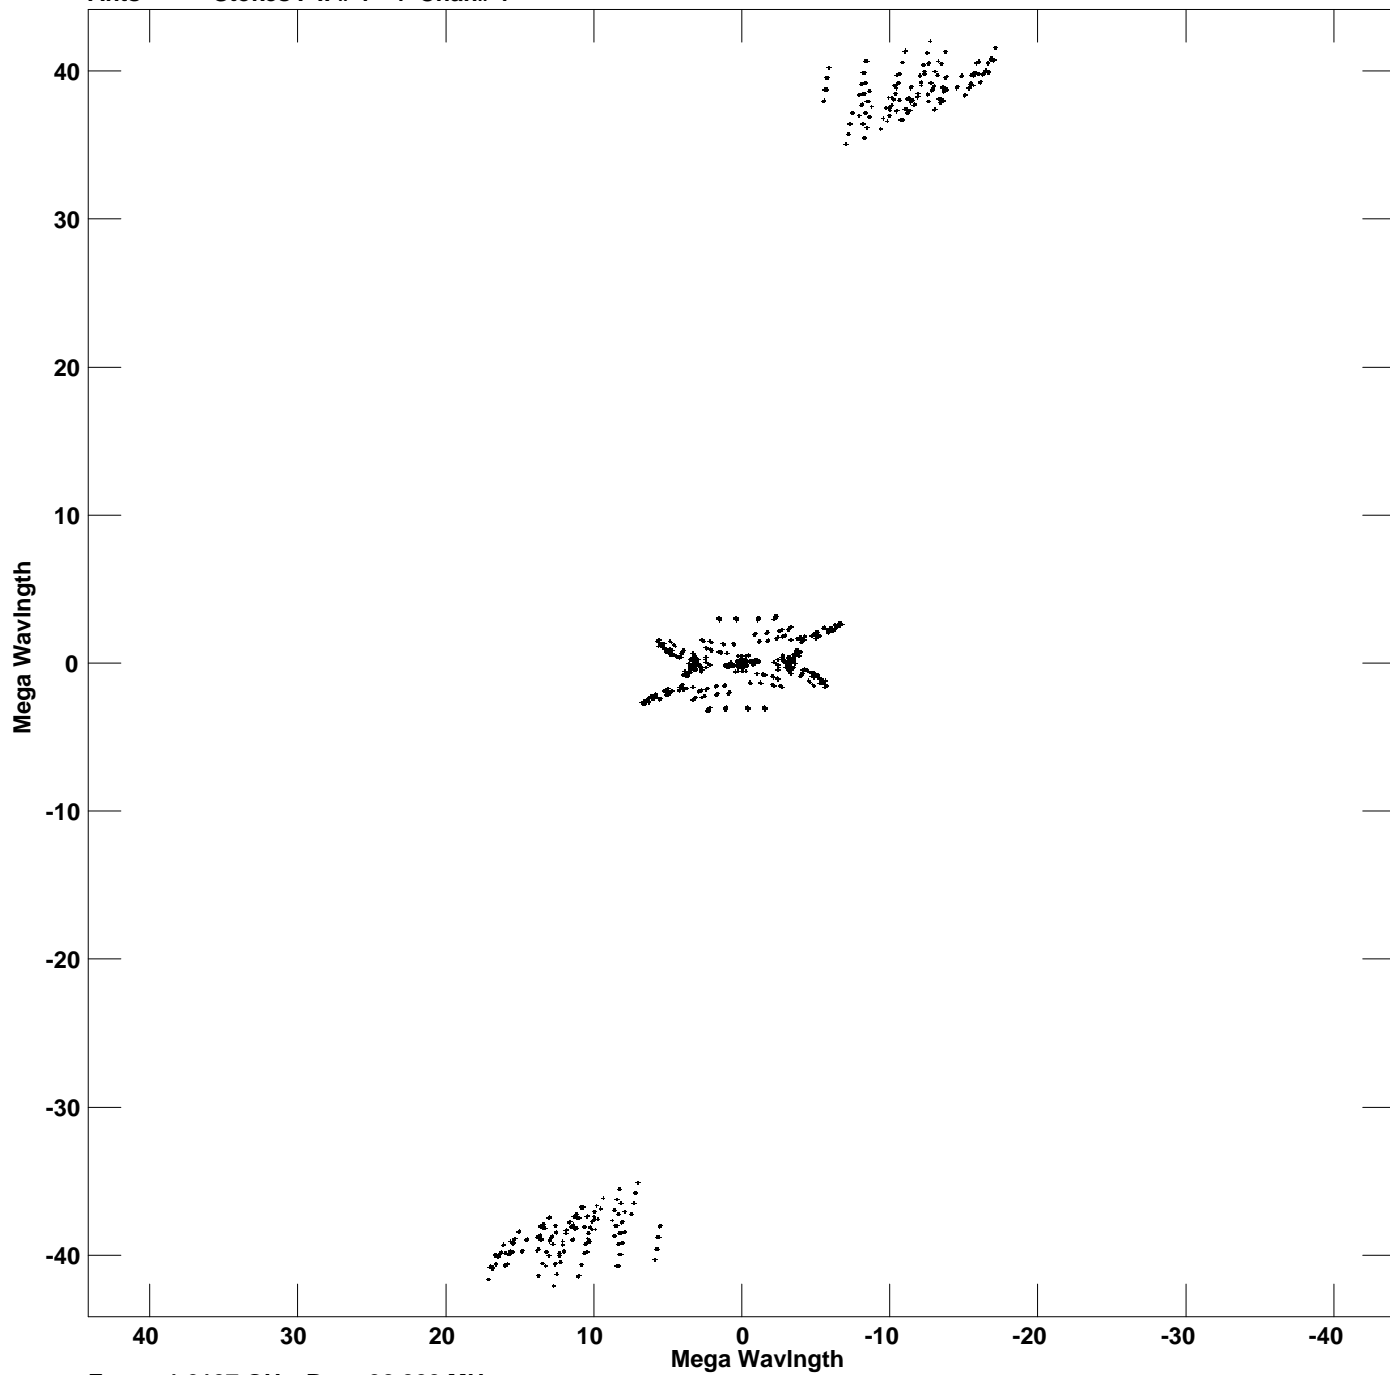

Plot file version 1 created 12-APR-2023 22:28:30
V vs U for J2232-1659.MULTI.1 Source:J2232-1659
Ants * - * Stokes I IF# 1 - 4 Chan# 1

Freq = 1.6107 GHz, Bw = 32.000 MHz