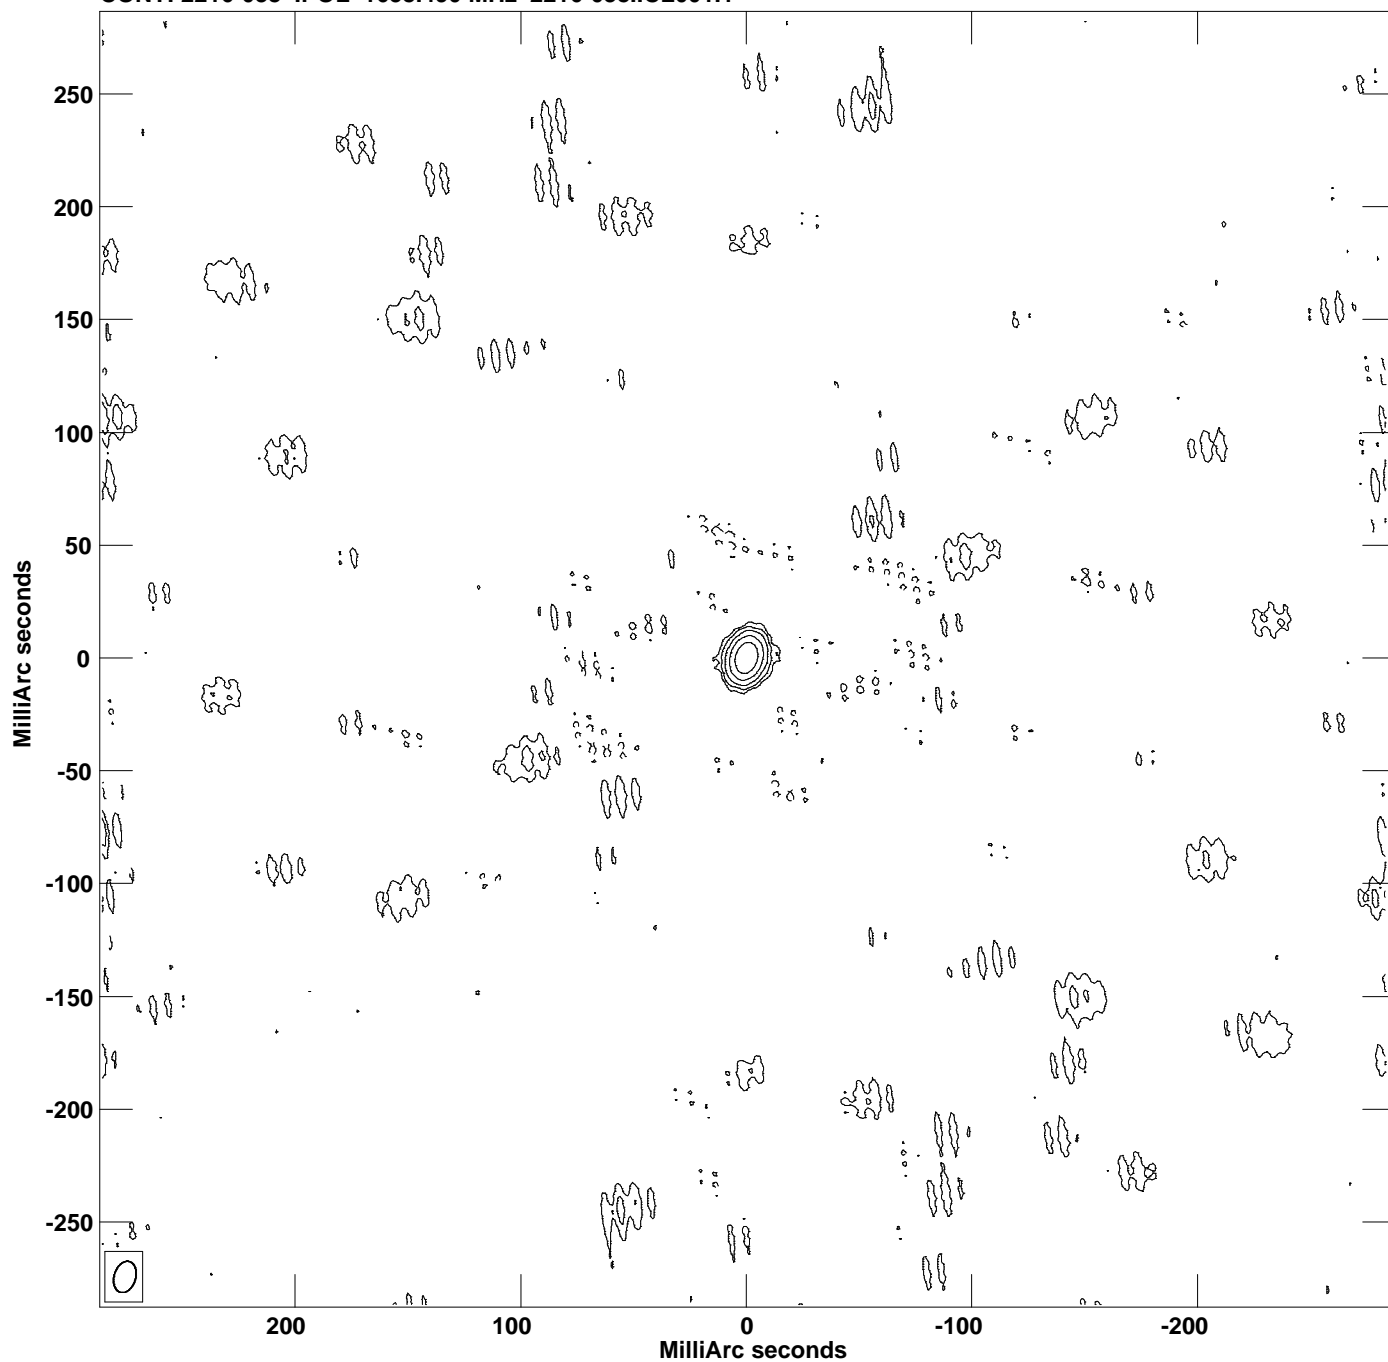

PLot file version 1 created 12-APR-2023 22:47:12
CONT: 2216-038 IPOL 1658.490 MHz 2216-038.ICL001.1

Center at RA 22 18 52.0377226 DEC -03 35 36.879575
Cont peak brightness = 1.4090E+00 JY/BEAM
Levs = 1.409E-02 * (-3.34, 3.339, 6.678, 13.36, 26.71, 53.43)