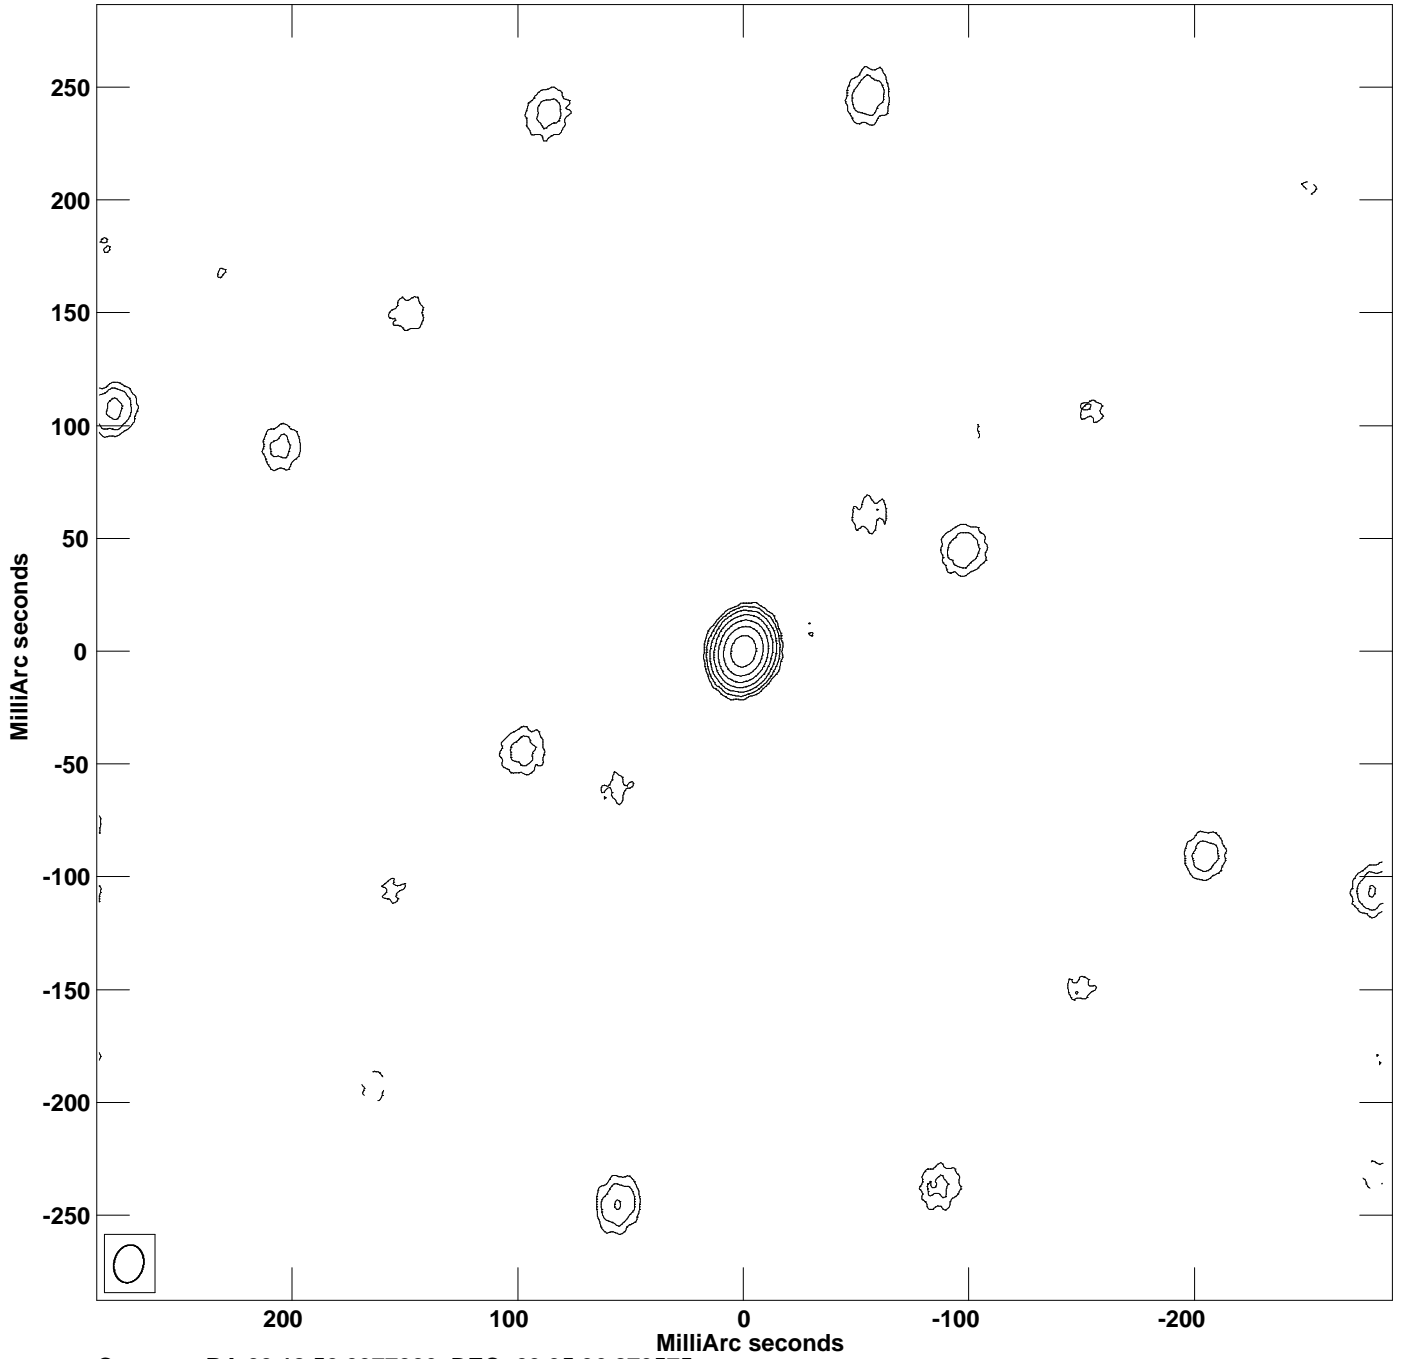

PLot file version 1 created 12-APR-2023 22:47:35  
CONT: 2216-038 IPOL 1658.490 MHz 2216-038.ICL001.3

Center at RA 22 18 52.0377226 DEC -03 35 36.879575  
Cont peak brightness = 1.3934E+00 JY/BEAM  
Levs = 1.393E-02 \* (-0.975, 0.975, 1.949, 3.899, 7.798, 15.60, 31.19, 62.38)